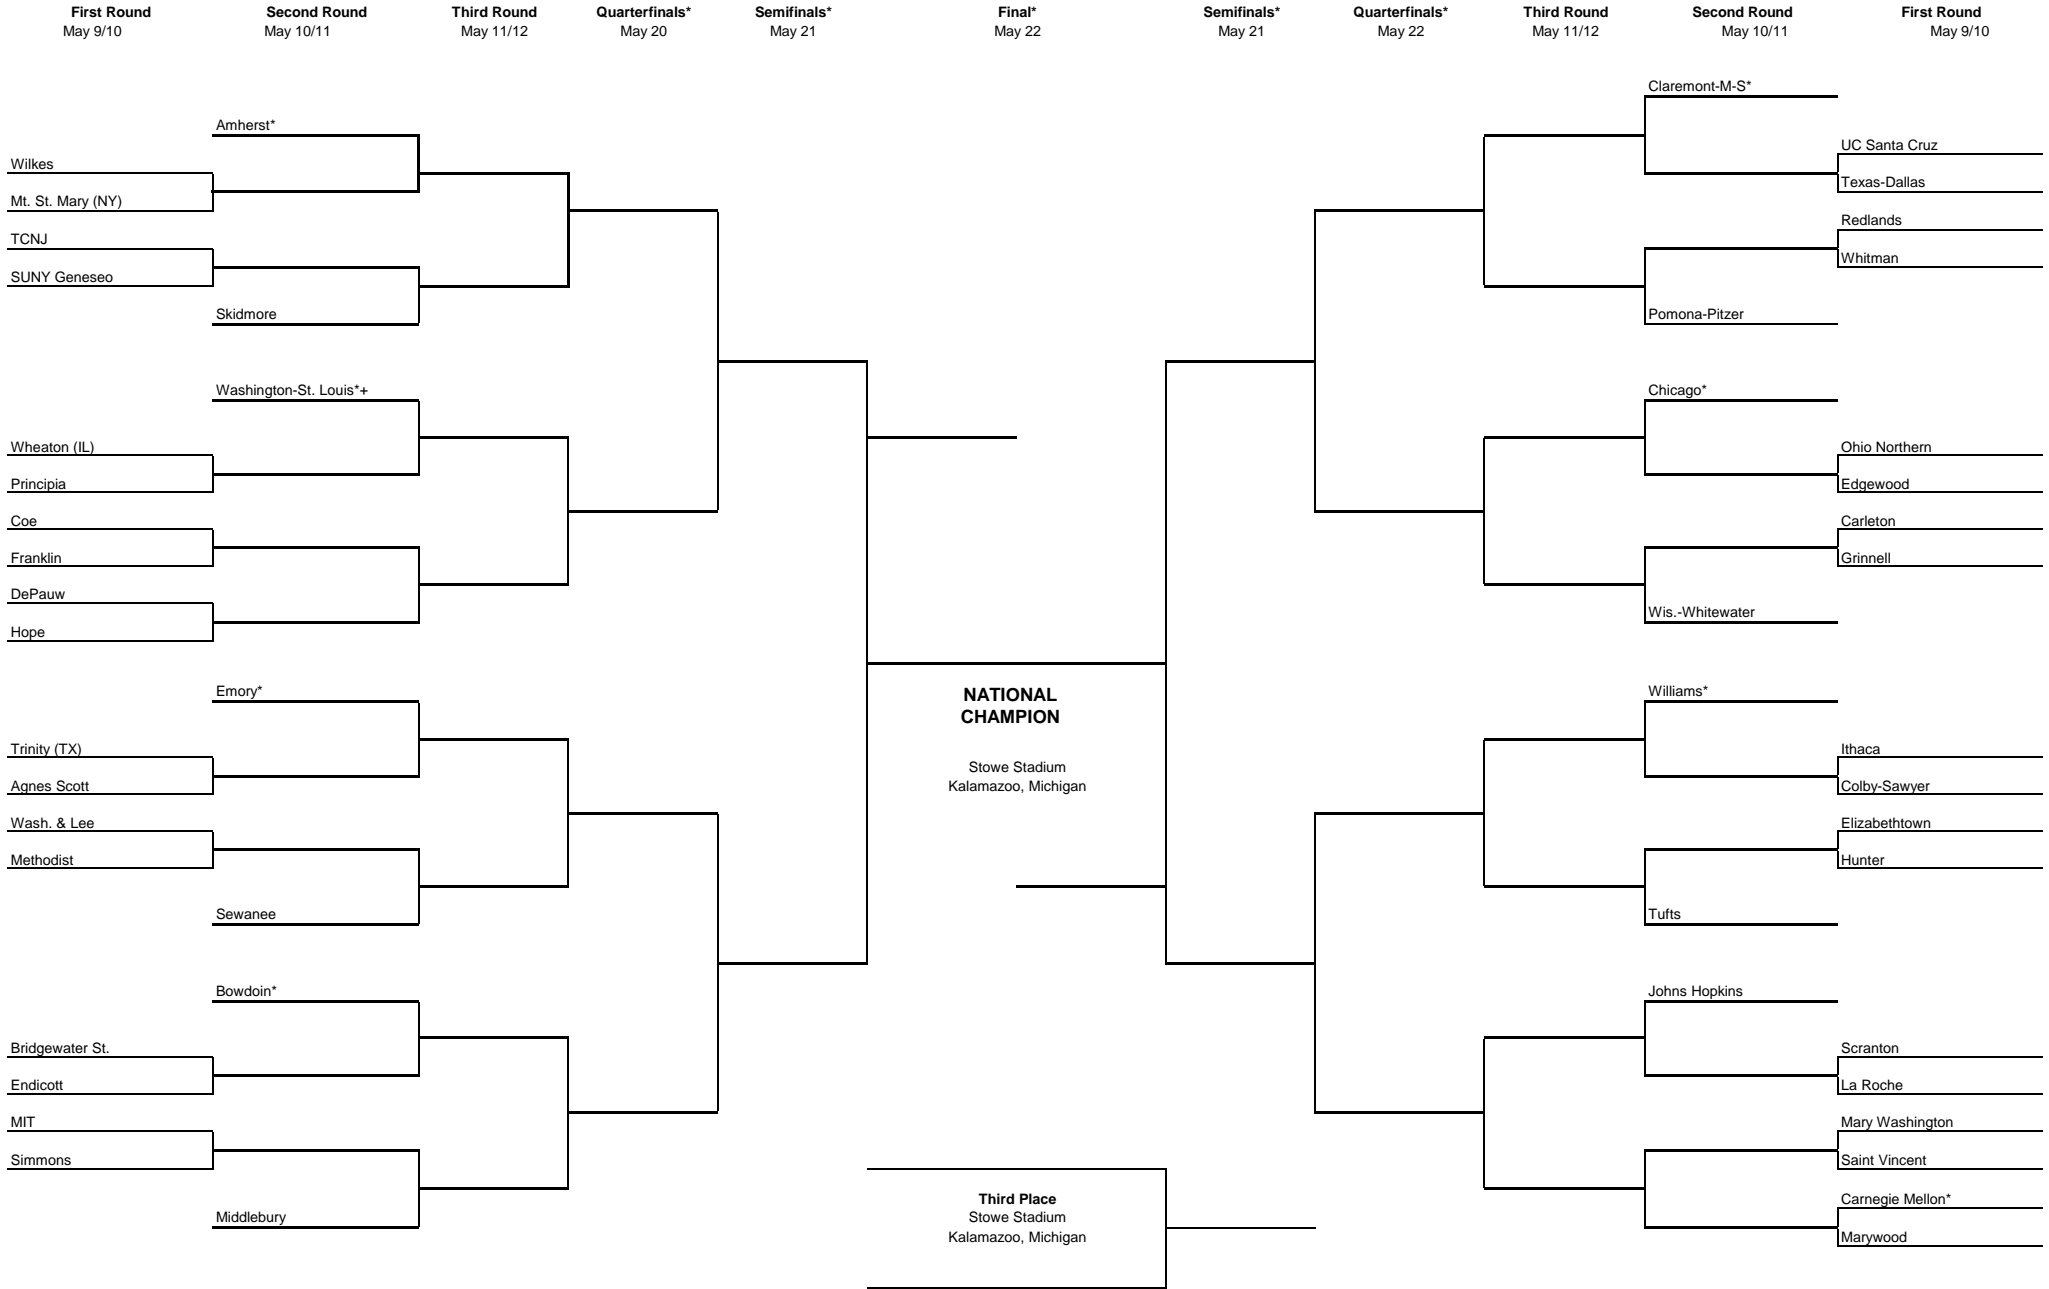

# 2013 NCAA Division III Women's TENNIS CHAMPIONSHIPS

\* Denotes host institution  
+ Indicates play begins on May 9