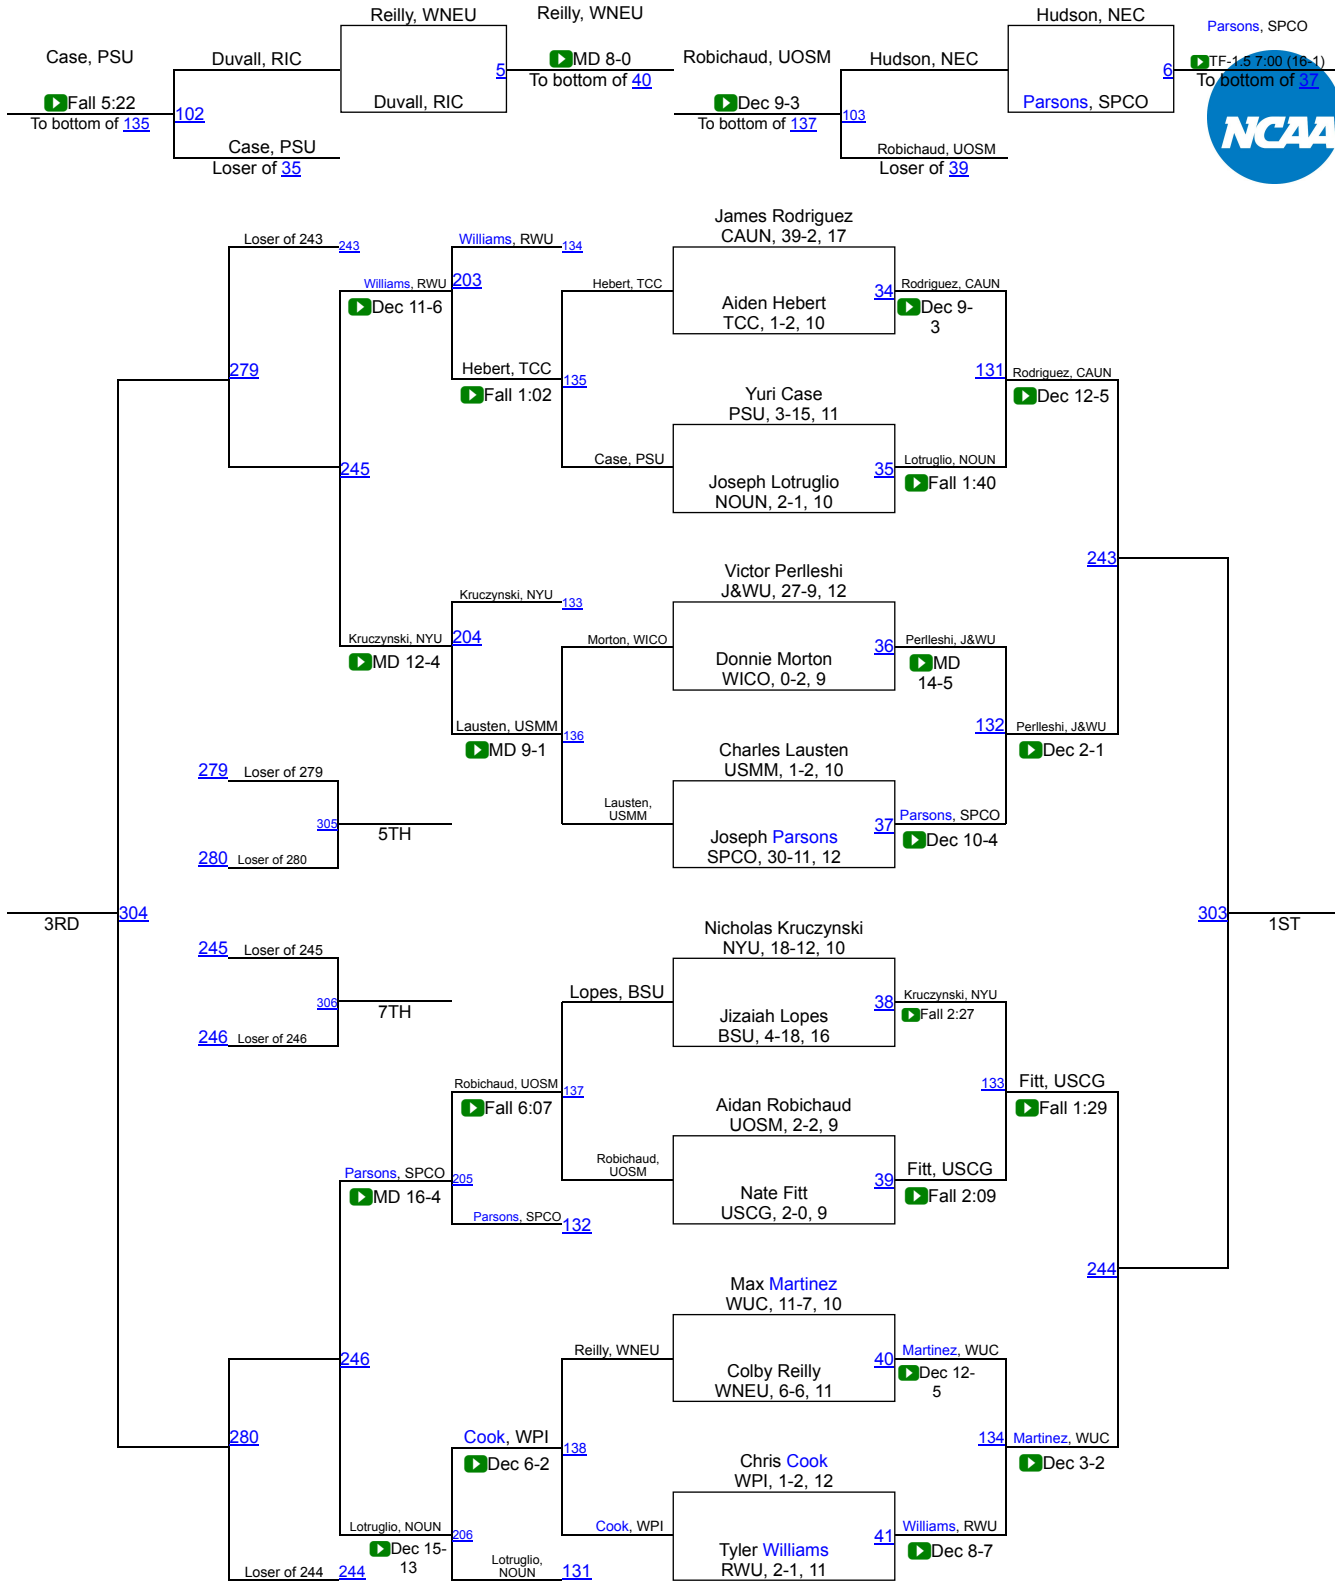

# NCAA DIII Regional Northeast

133

# NCAA DIII Regional Northeast

165

# NCAA DIII Regional Northeast

197