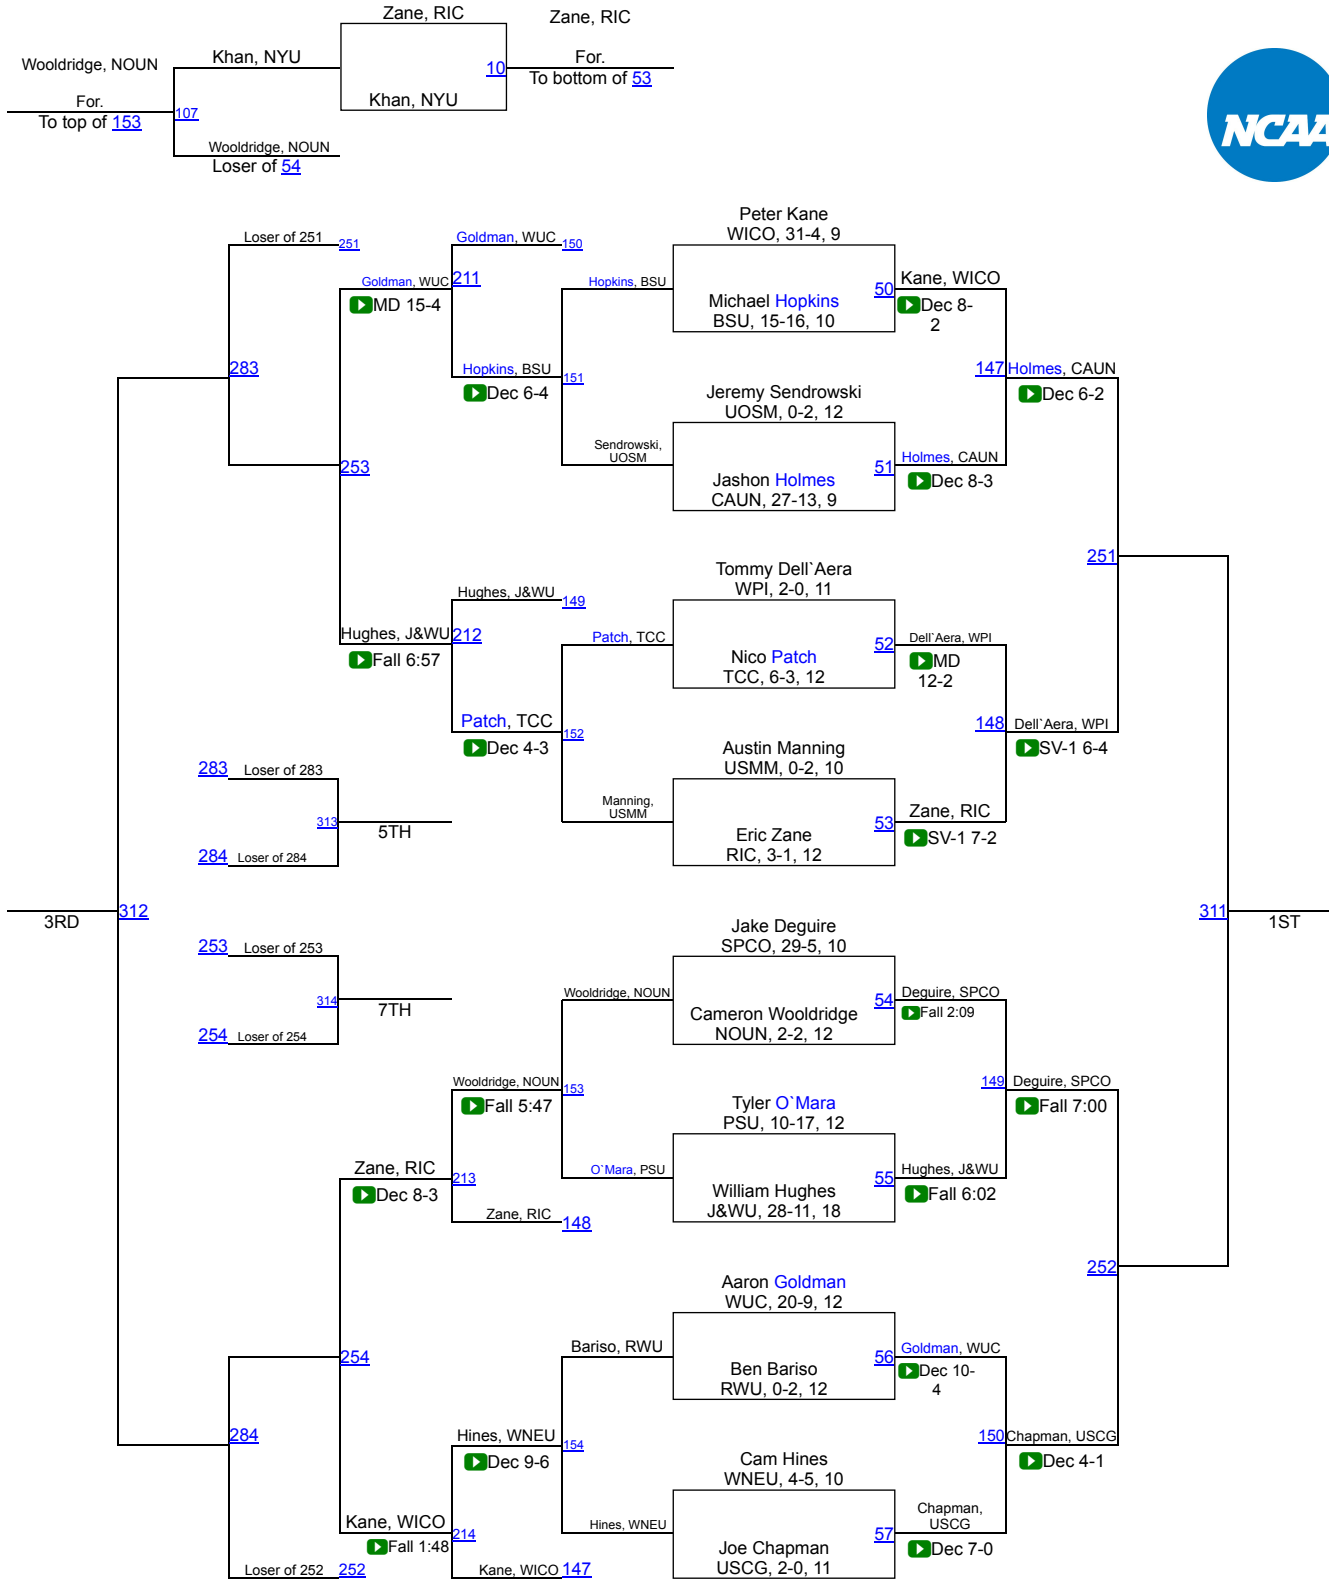

# NCAA DIII Regional Northeast

133

# NCAA DIII Regional Northeast

165

# NCAA DIII Regional Northeast

197