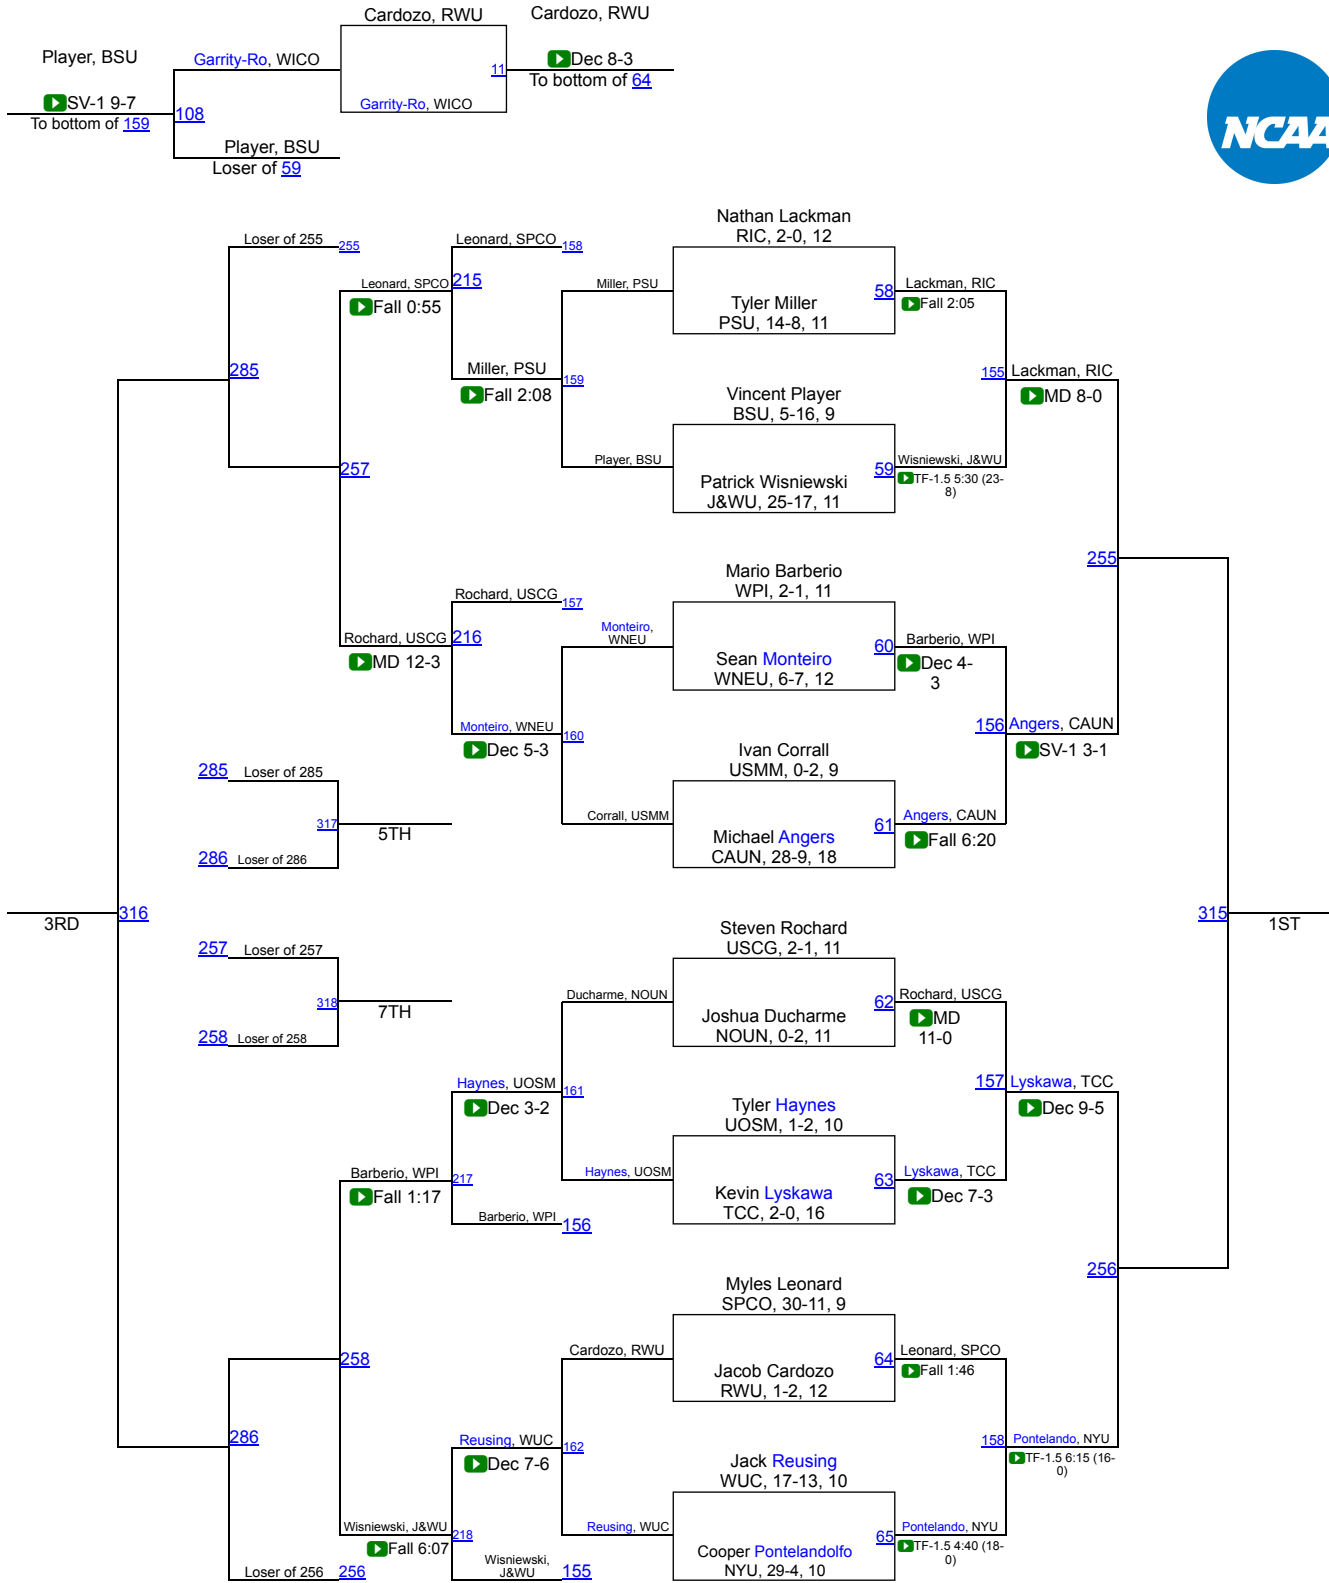

# NCAA DIII Regional Northeast

133

# NCAA DIII Regional Northeast

165

# NCAA DIII Regional Northeast

197