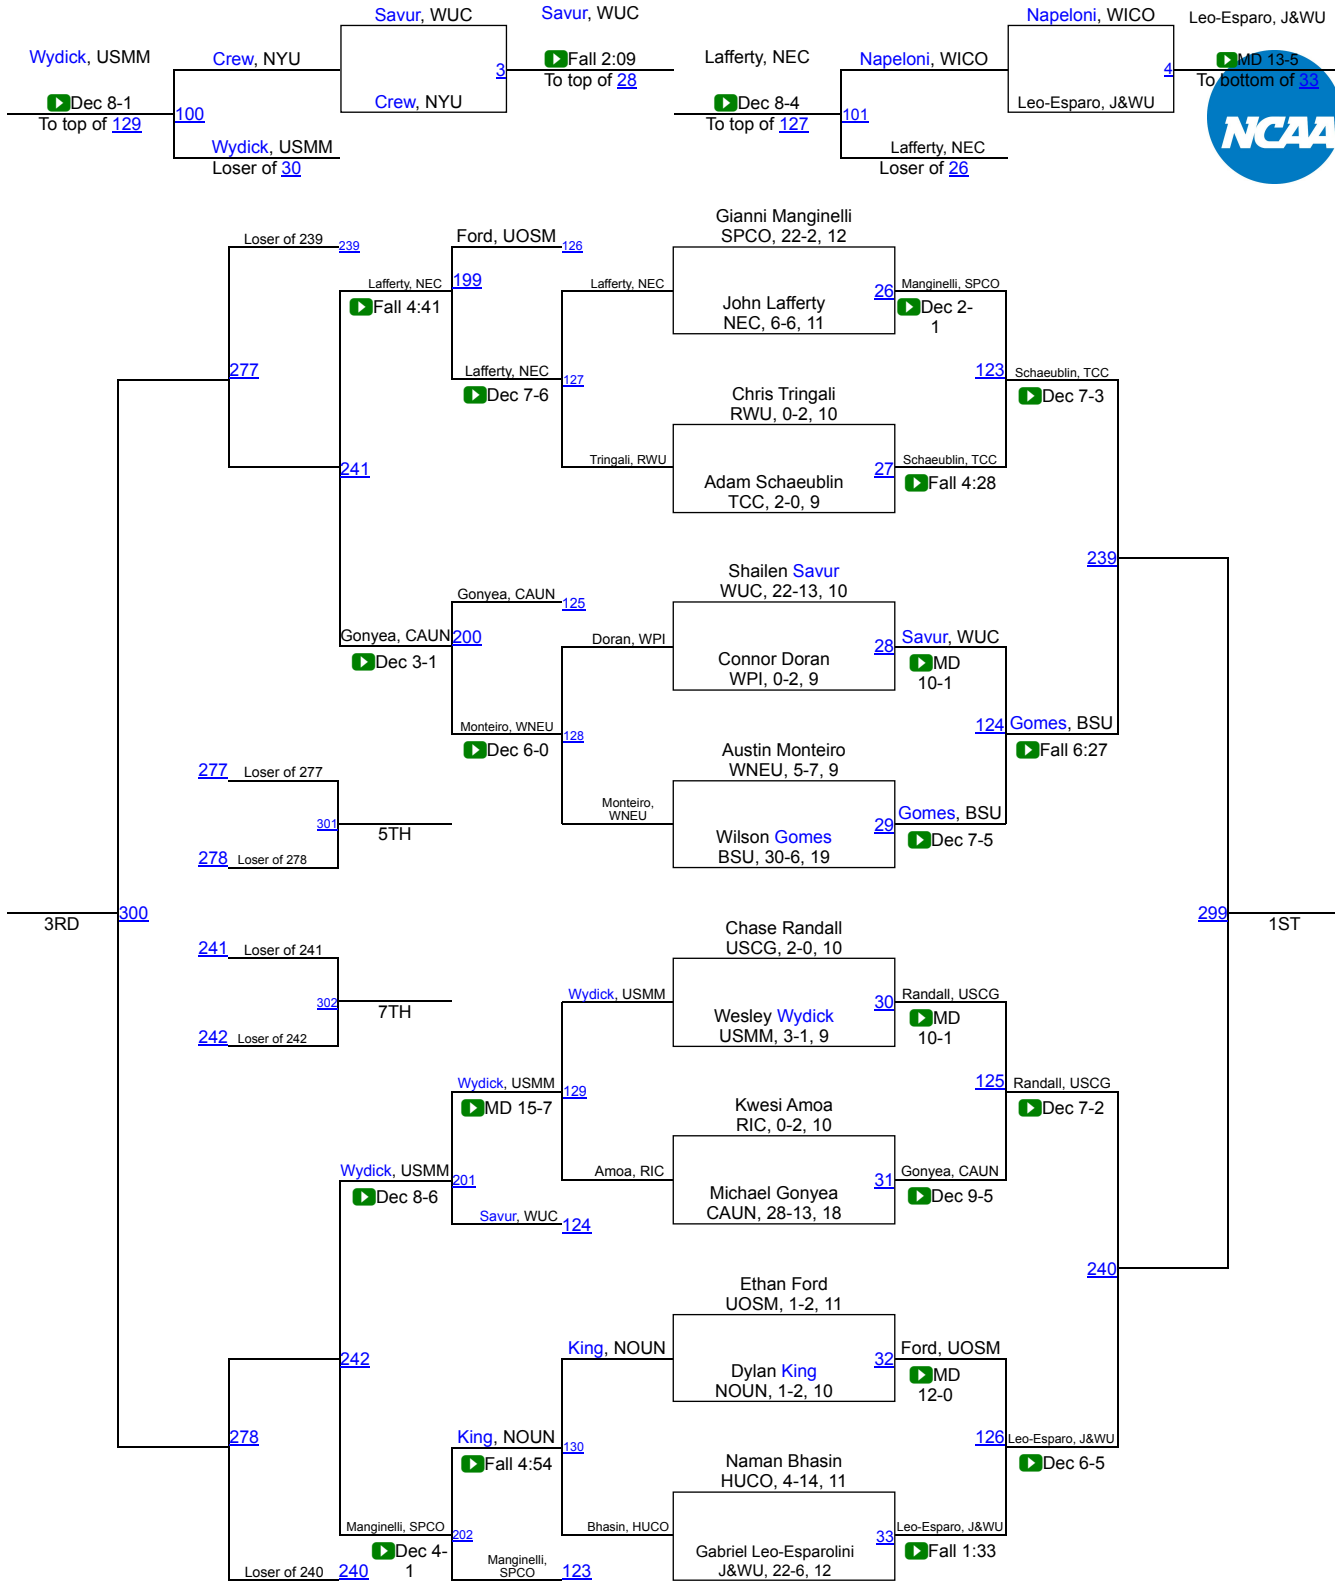

# NCAA DIII Regional Northeast

133

# NCAA DIII Regional Northeast

165

# NCAA DIII Regional Northeast

197