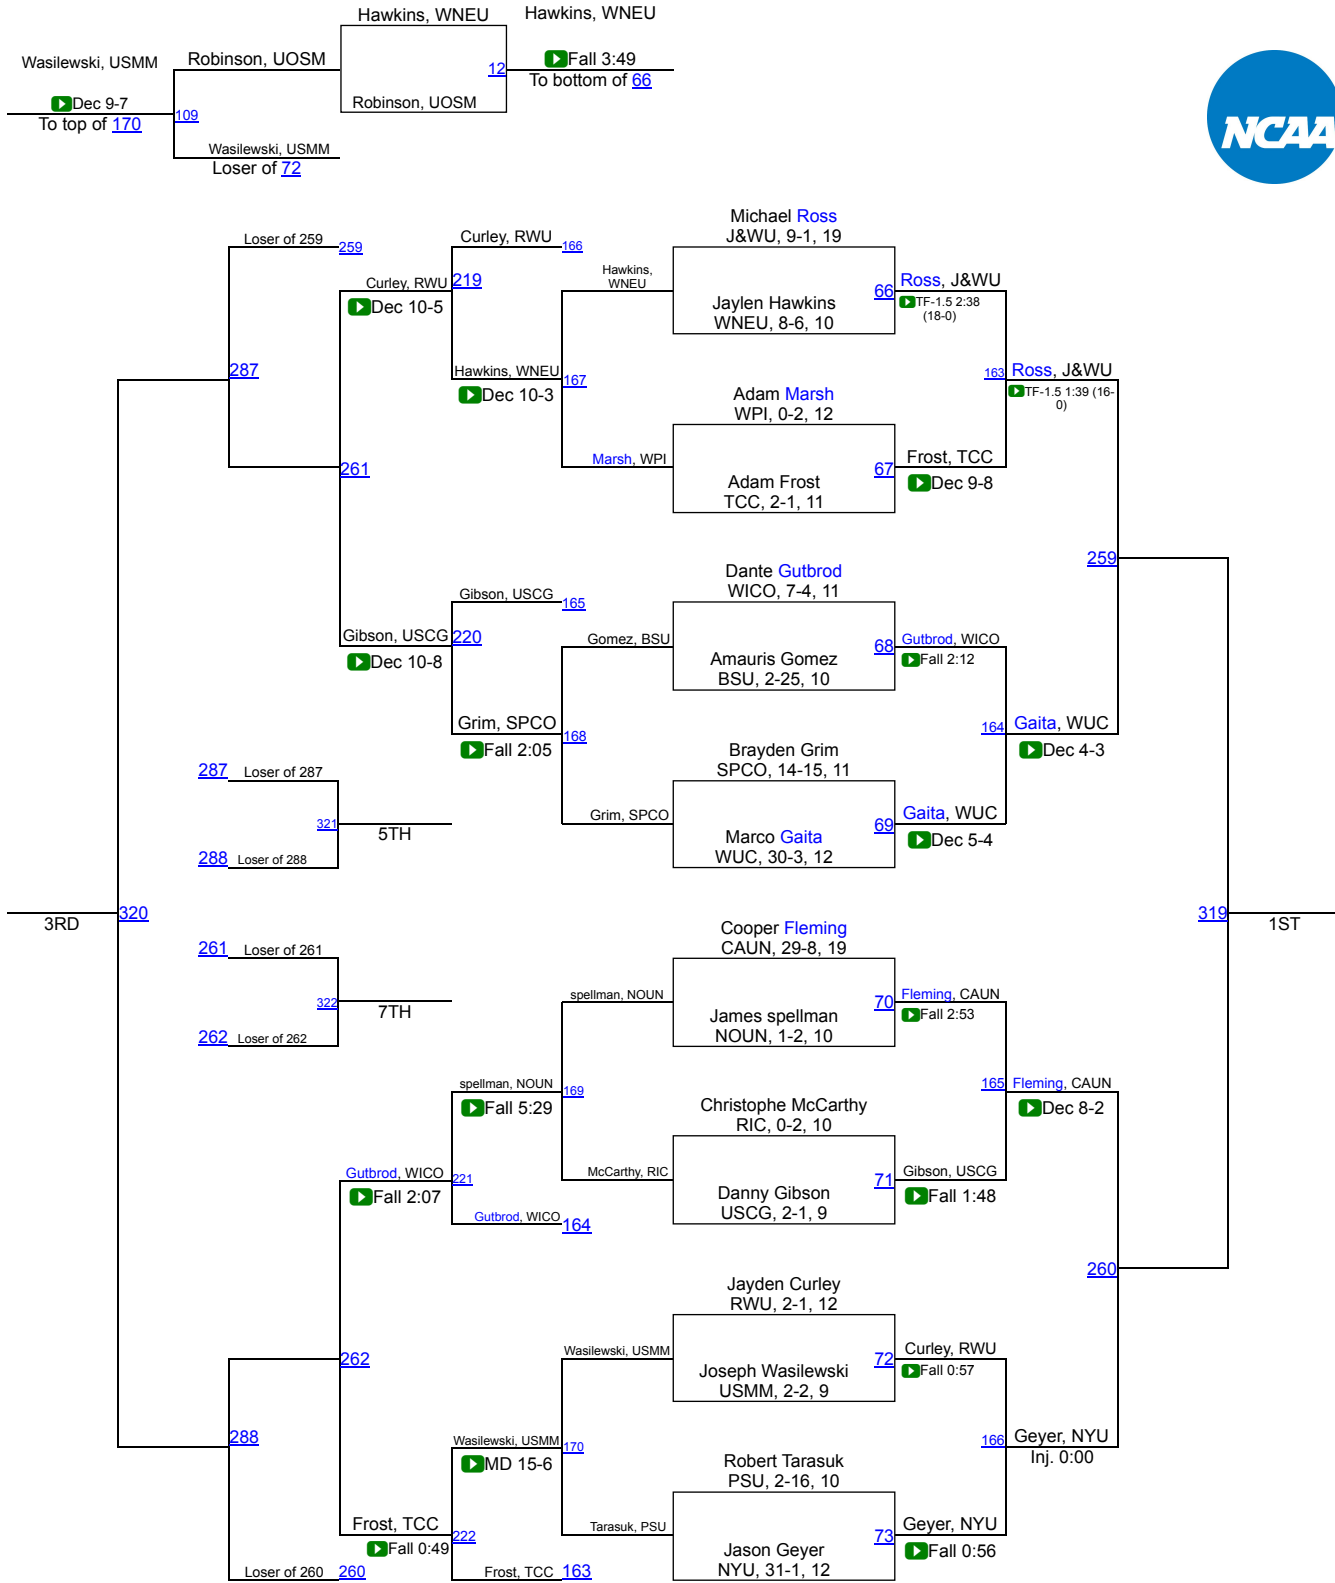

# NCAA DIII Regional Northeast

133

# NCAA DIII Regional Northeast

165

# NCAA DIII Regional Northeast

197