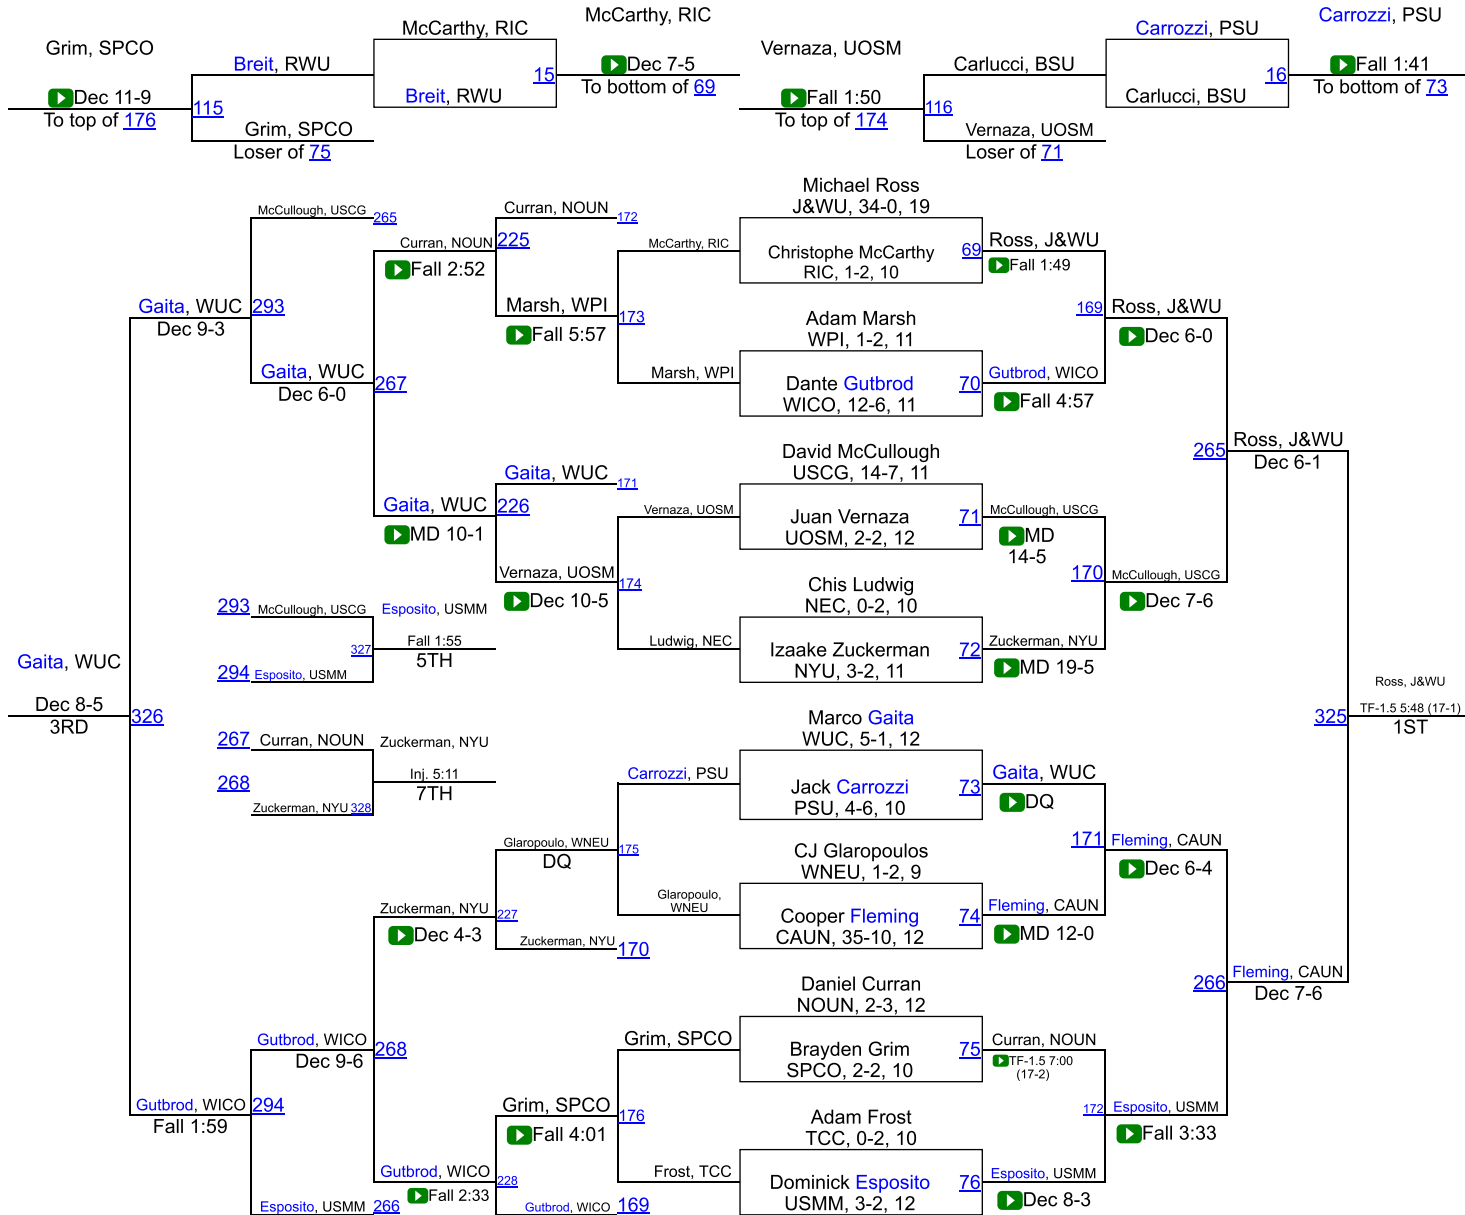

NCAA DIII Regional Northeast

149

NCAA DIII Regional Northeast

157

NCAA DIII Regional Northeast

165

NCAA DIII Regional Northeast

174