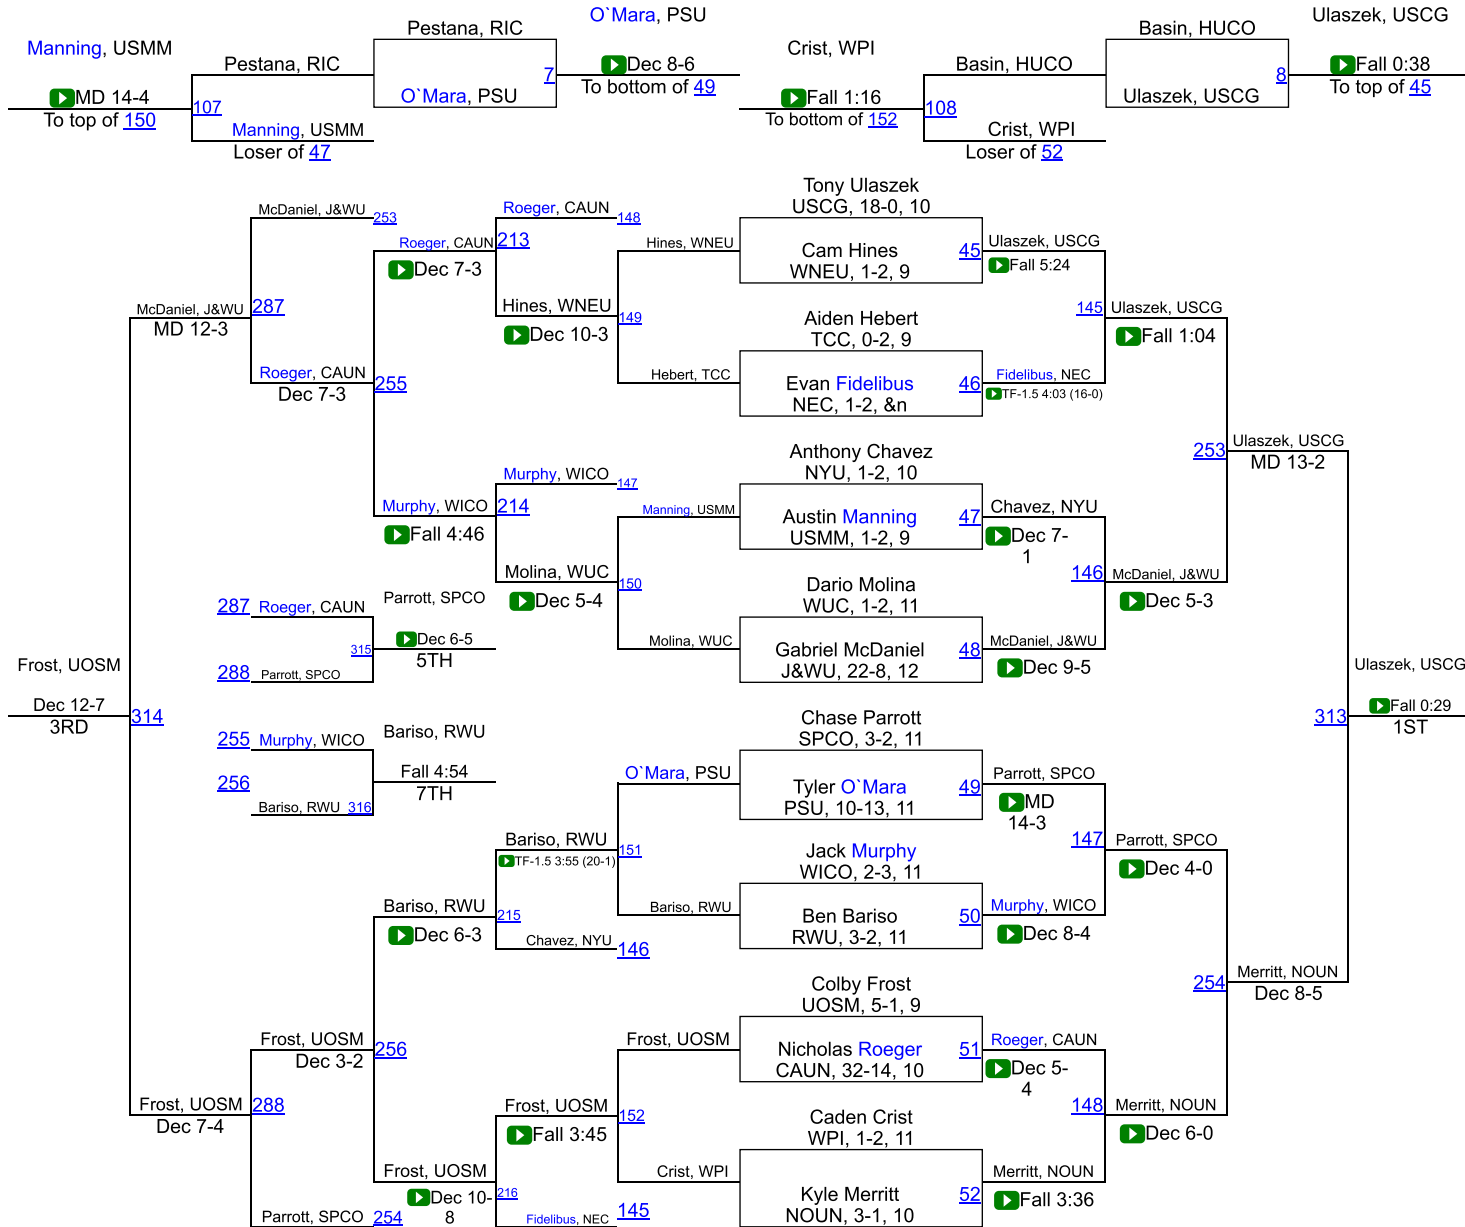

NCAA DIII Regional Northeast

149

NCAA DIII Regional Northeast

157

NCAA DIII Regional Northeast

165

NCAA DIII Regional Northeast

174