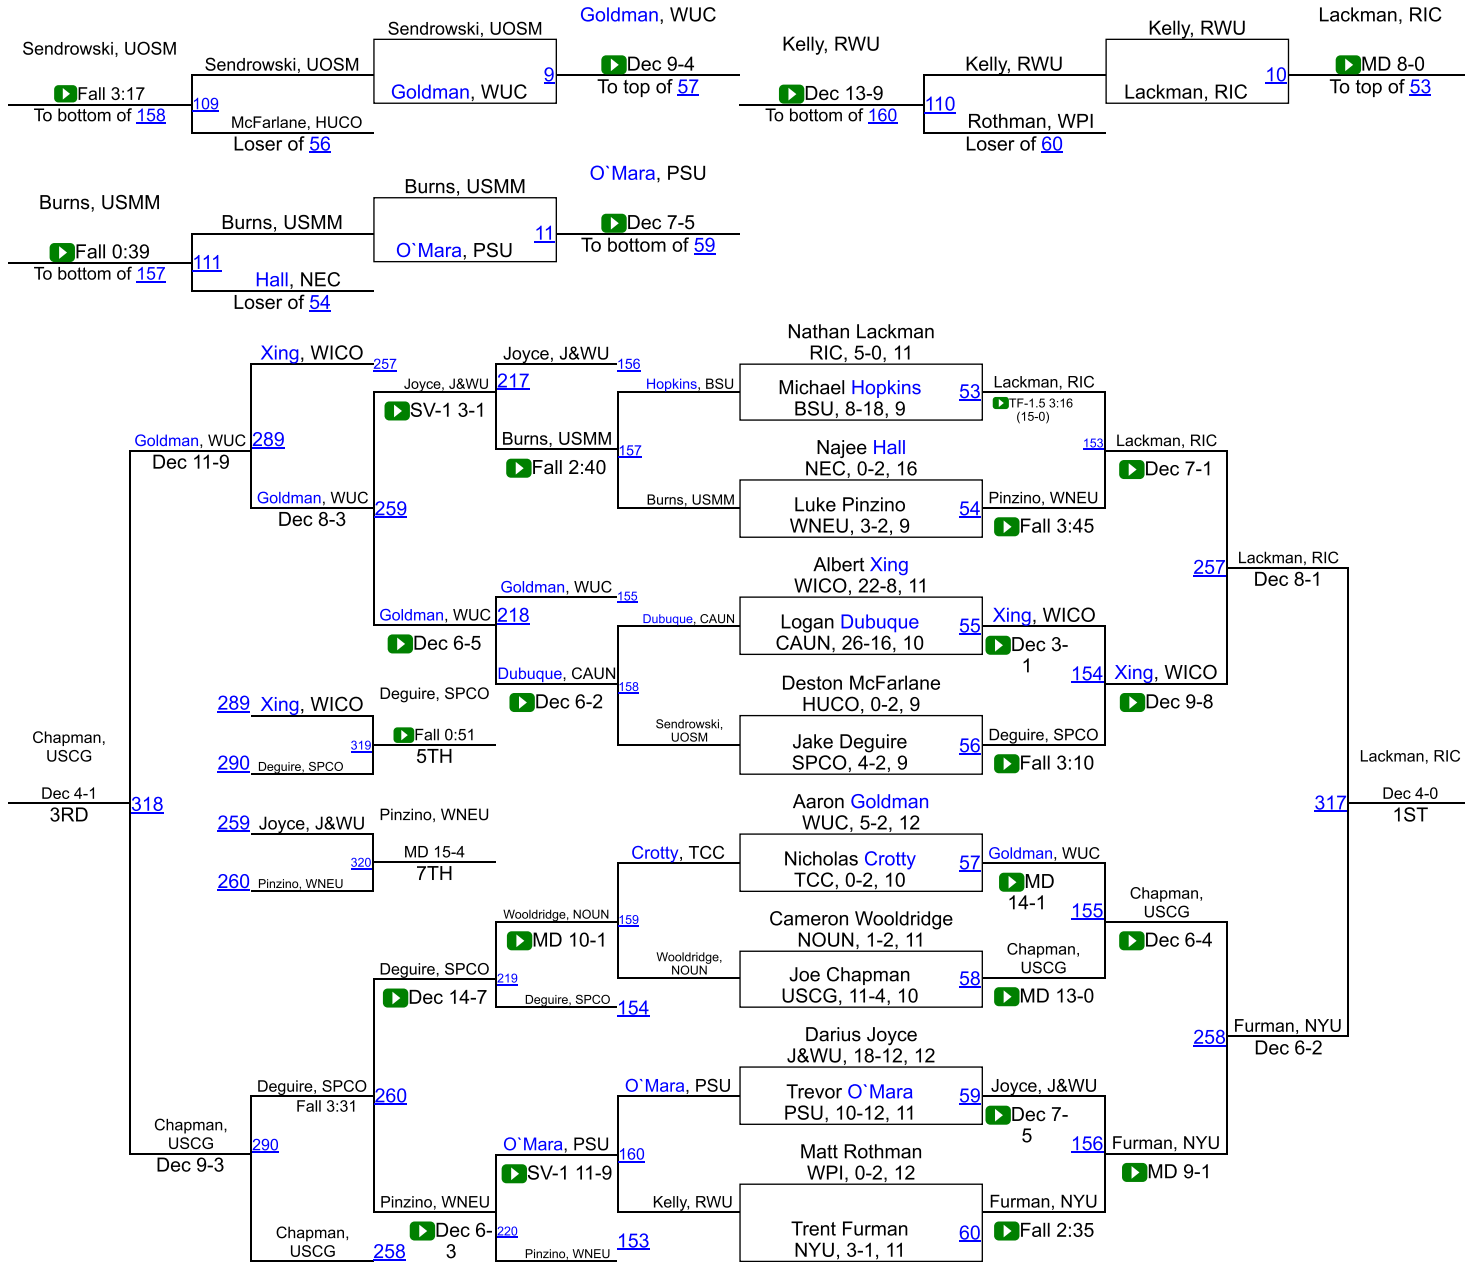

NCAA DIII Regional Northeast

149

NCAA DIII Regional Northeast

157

NCAA DIII Regional Northeast

165

NCAA DIII Regional Northeast

174

Team Scores

1.	U.S. Coast Guard Academy	166.5
2.	Johnson & Wales University	163.5
3.	New York University	102.0
4.	Springfield College	93.0
5.	Roger Williams University	88.5
6.	Castleton University	86.5
7.	Williams College	64.0
8.	University Of Southern Maine	59.5
T-9.	Bridgewater State University	46.0
T-9.	Western New England University	46.0
11.	Wesleyan University	45.0
12.	U.S. Merchant Marine Academy	44.5
13.	Trinity College	44.0
14.	Rhode Island College	41.5
15.	Norwich University	38.0
16.	New England College	34.0
17.	Worcester Polytechnic Institute	13.5
18.	Plymouth State University	4.0
19.	Hunter College	2.0