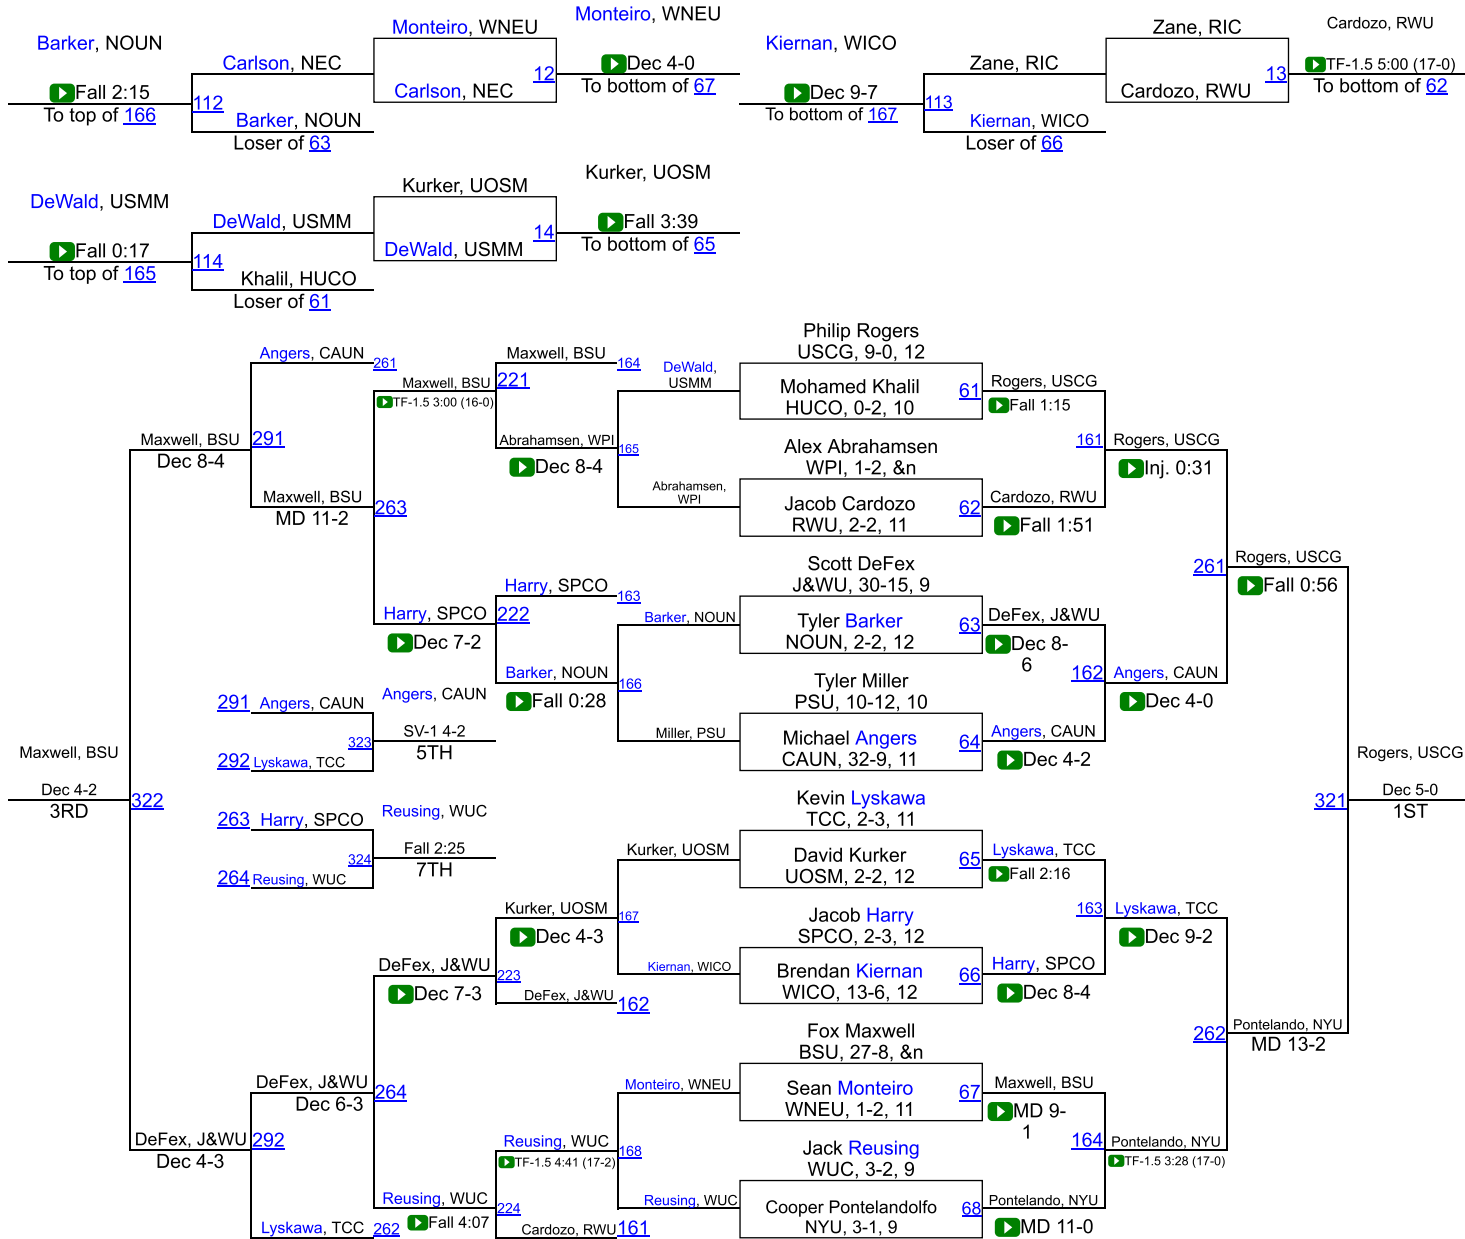

NCAA DIII Regional Northeast

149

NCAA DIII Regional Northeast

157

NCAA DIII Regional Northeast

165

NCAA DIII Regional Northeast

174