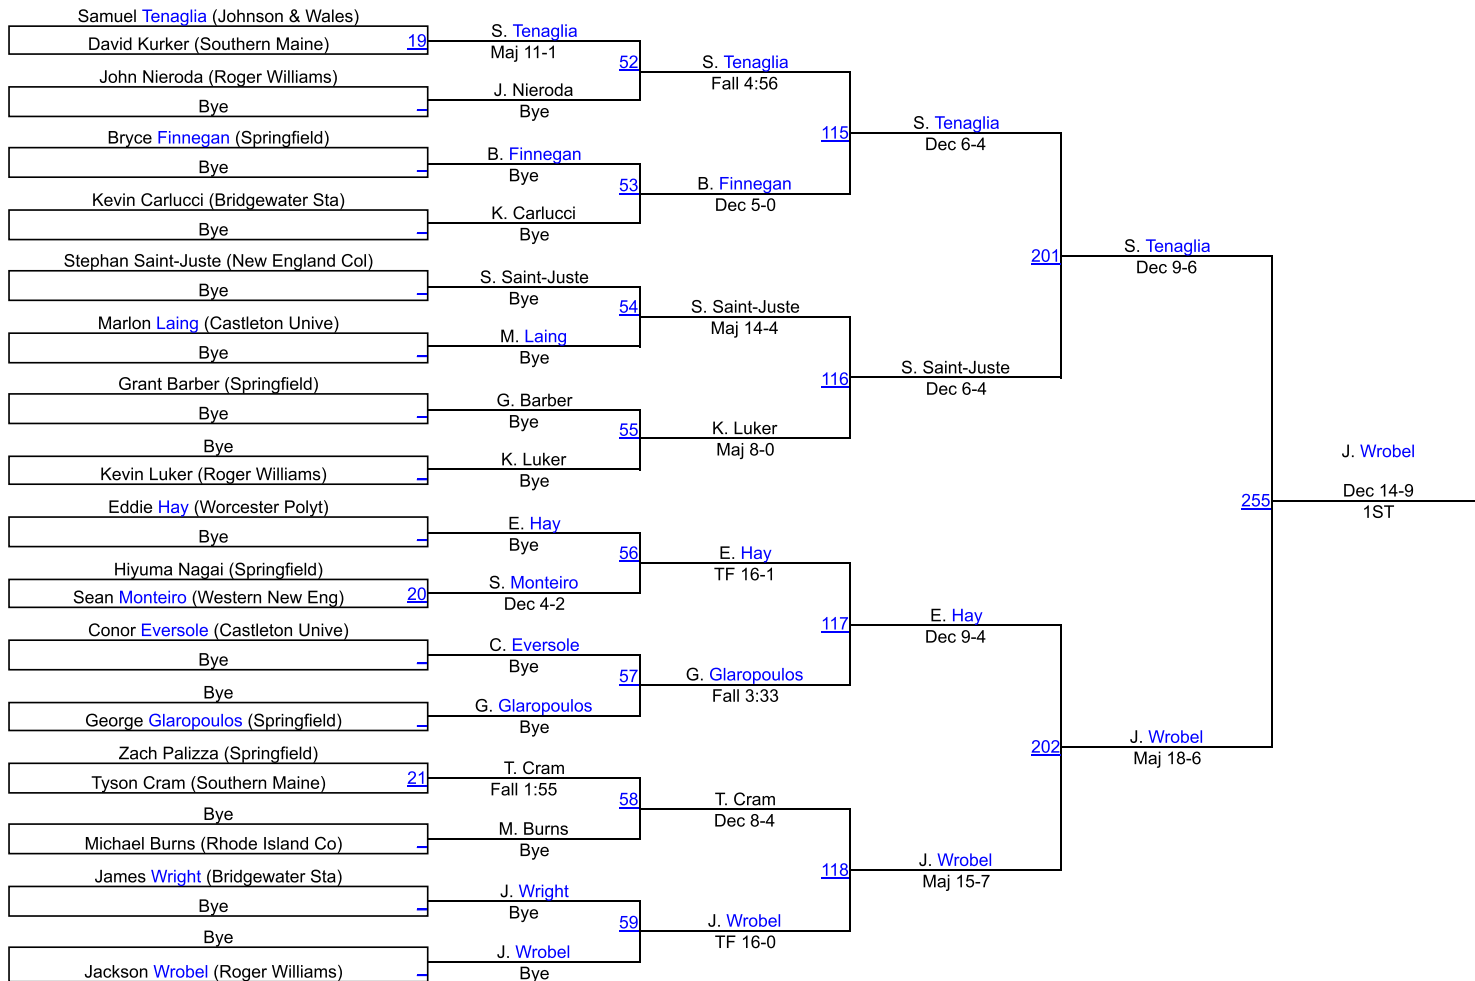

NEWA Futures

NCAA 141

Team Scores

#	Team	Abbr.	Score
1	Roger Williams	RWU	141.0
2	Johnson & Wales	JWU	133.5
3	Springfield	SPR	129.5
4	Castleton University	CST	116.5
5	Worcester Polytechnic	WPI	46.5
6	Southern Maine	USM	39.0
7	Rhode Island College	RIC	25.0
8	Western New England	WNEU	24.5
9	New England College	NEC	24.0
10	Bridgewater State	BSU	21.0
11	Williams College	WIL	18.0
12	Norwich	NOR	8.0
13	Trinity	TRI	7.0
14	Wesleyan	WES	6.0
15	Plymouth State	PSU	0.0