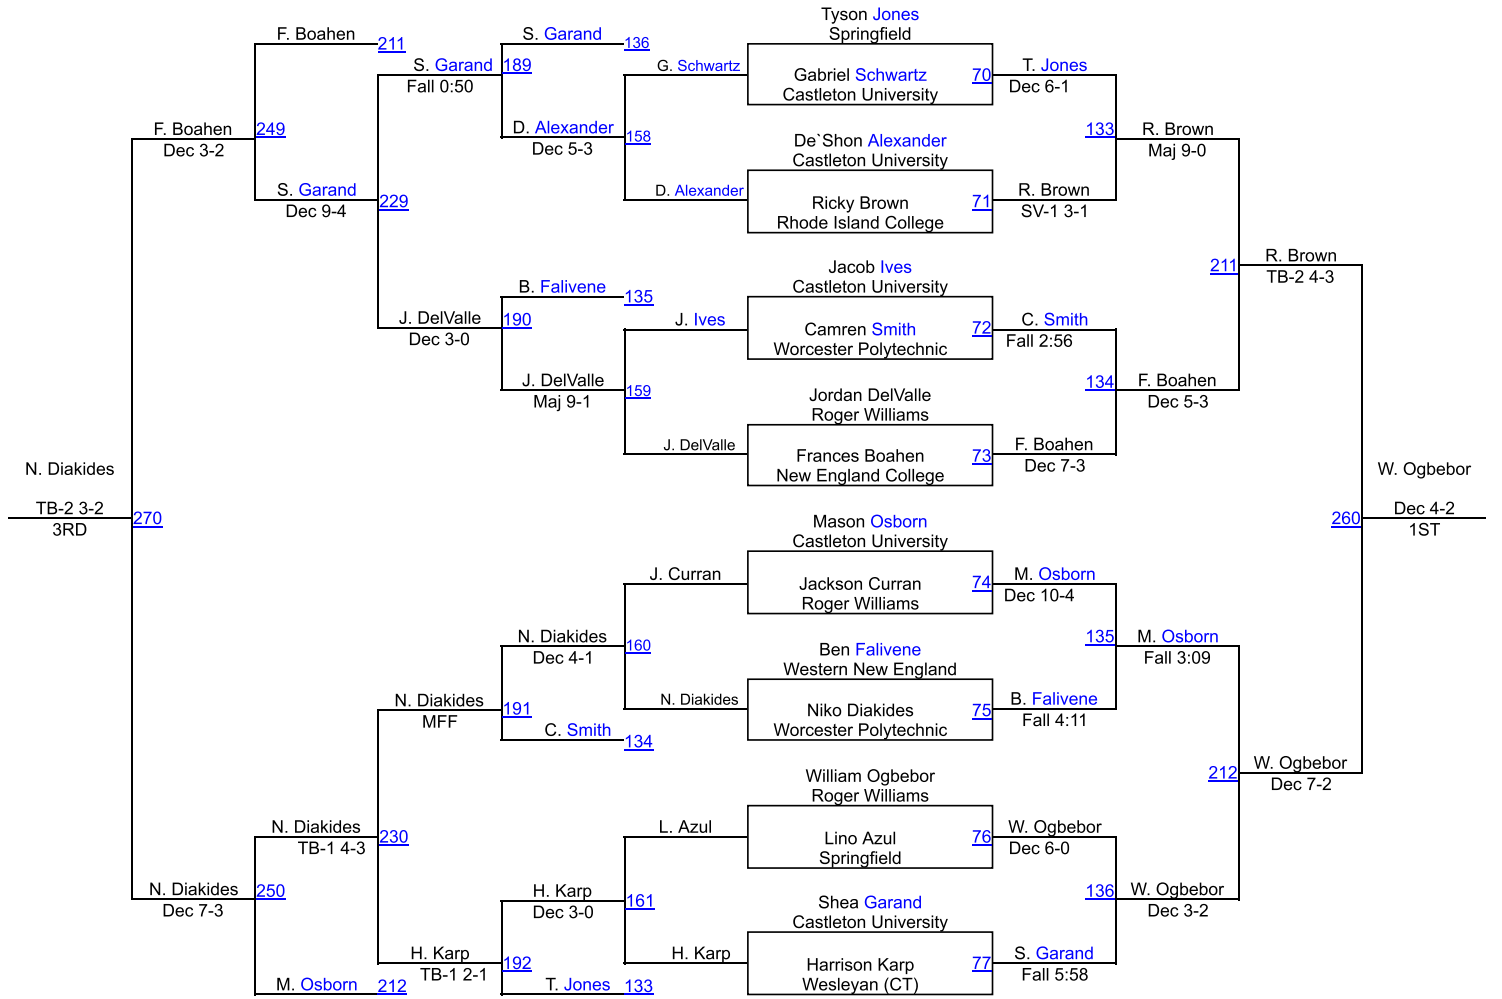

NEWA Futures

NCAA 141

Team Scores

#	Team	Abbr.	Score
1	Roger Williams	RWU	141.0
2	Johnson & Wales	JWU	133.5
3	Springfield	SPR	129.5
4	Castleton University	CST	116.5
5	Worcester Polytechnic	WPI	46.5
6	Southern Maine	USM	39.0
7	Rhode Island College	RIC	25.0
8	Western New England	WNEU	24.5
9	New England College	NEC	24.0
10	Bridgewater State	BSU	21.0
11	Williams College	WIL	18.0
12	Norwich	NOR	8.0
13	Trinity	TRI	7.0
14	Wesleyan	WES	6.0
15	Plymouth State	PSU	0.0