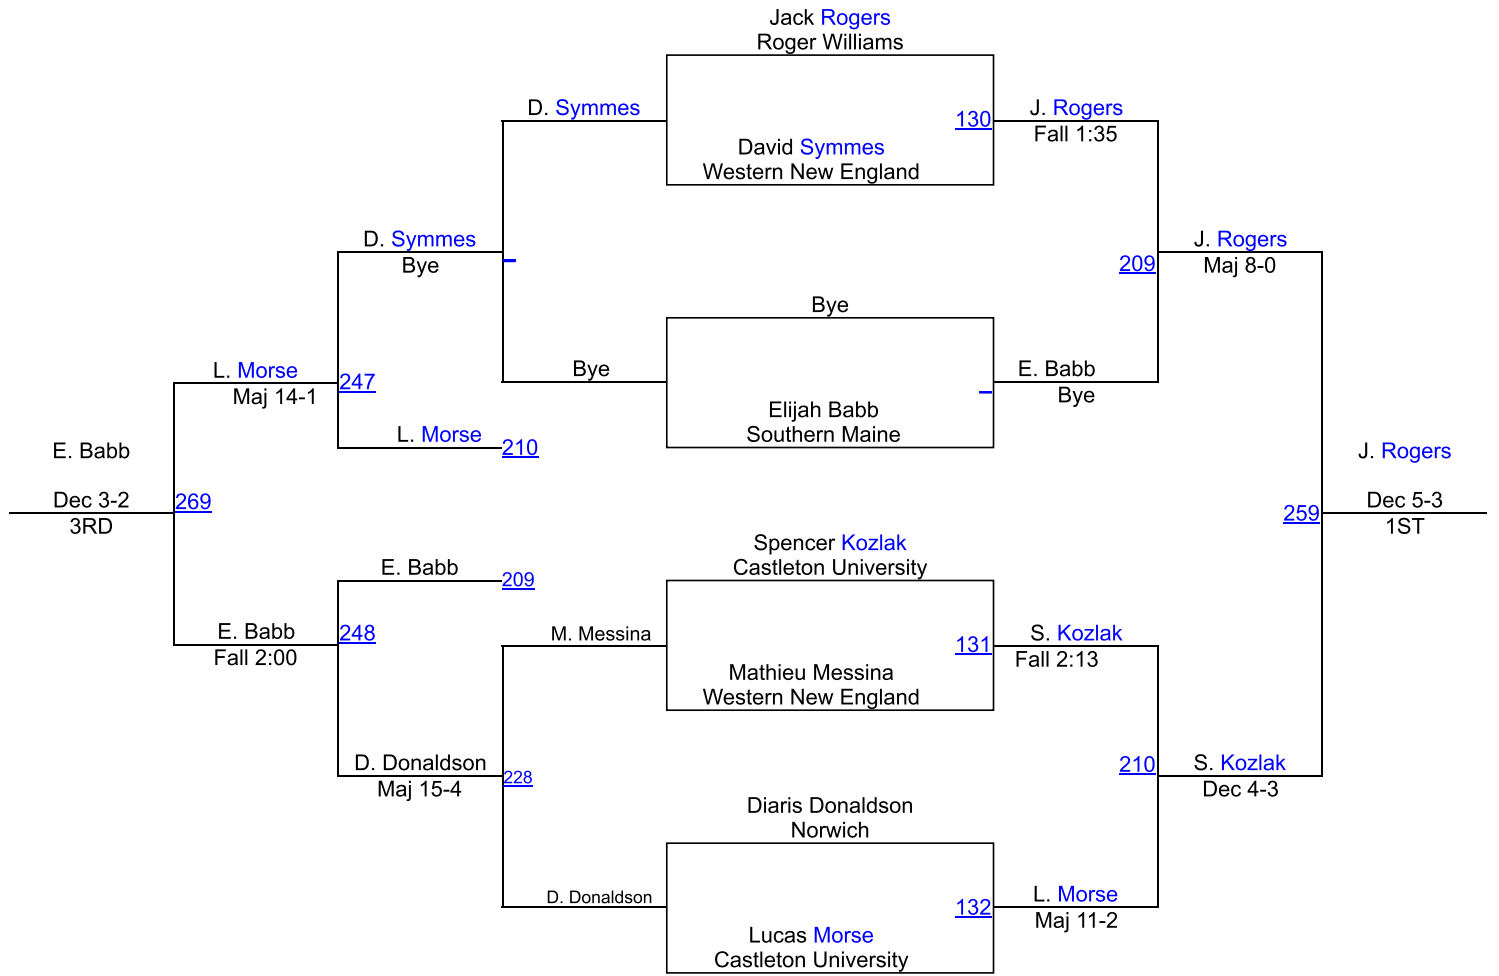

NEWA Futures

NCAA 141

Team Scores

#	Team	Abbr.	Score
1	Roger Williams	RWU	141.0
2	Johnson & Wales	JWU	133.5
3	Springfield	SPR	129.5
4	Castleton University	CST	116.5
5	Worcester Polytechnic	WPI	46.5
6	Southern Maine	USM	39.0
7	Rhode Island College	RIC	25.0
8	Western New England	WNEU	24.5
9	New England College	NEC	24.0
10	Bridgewater State	BSU	21.0
11	Williams College	WIL	18.0
12	Norwich	NOR	8.0
13	Trinity	TRI	7.0
14	Wesleyan	WES	6.0
15	Plymouth State	PSU	0.0