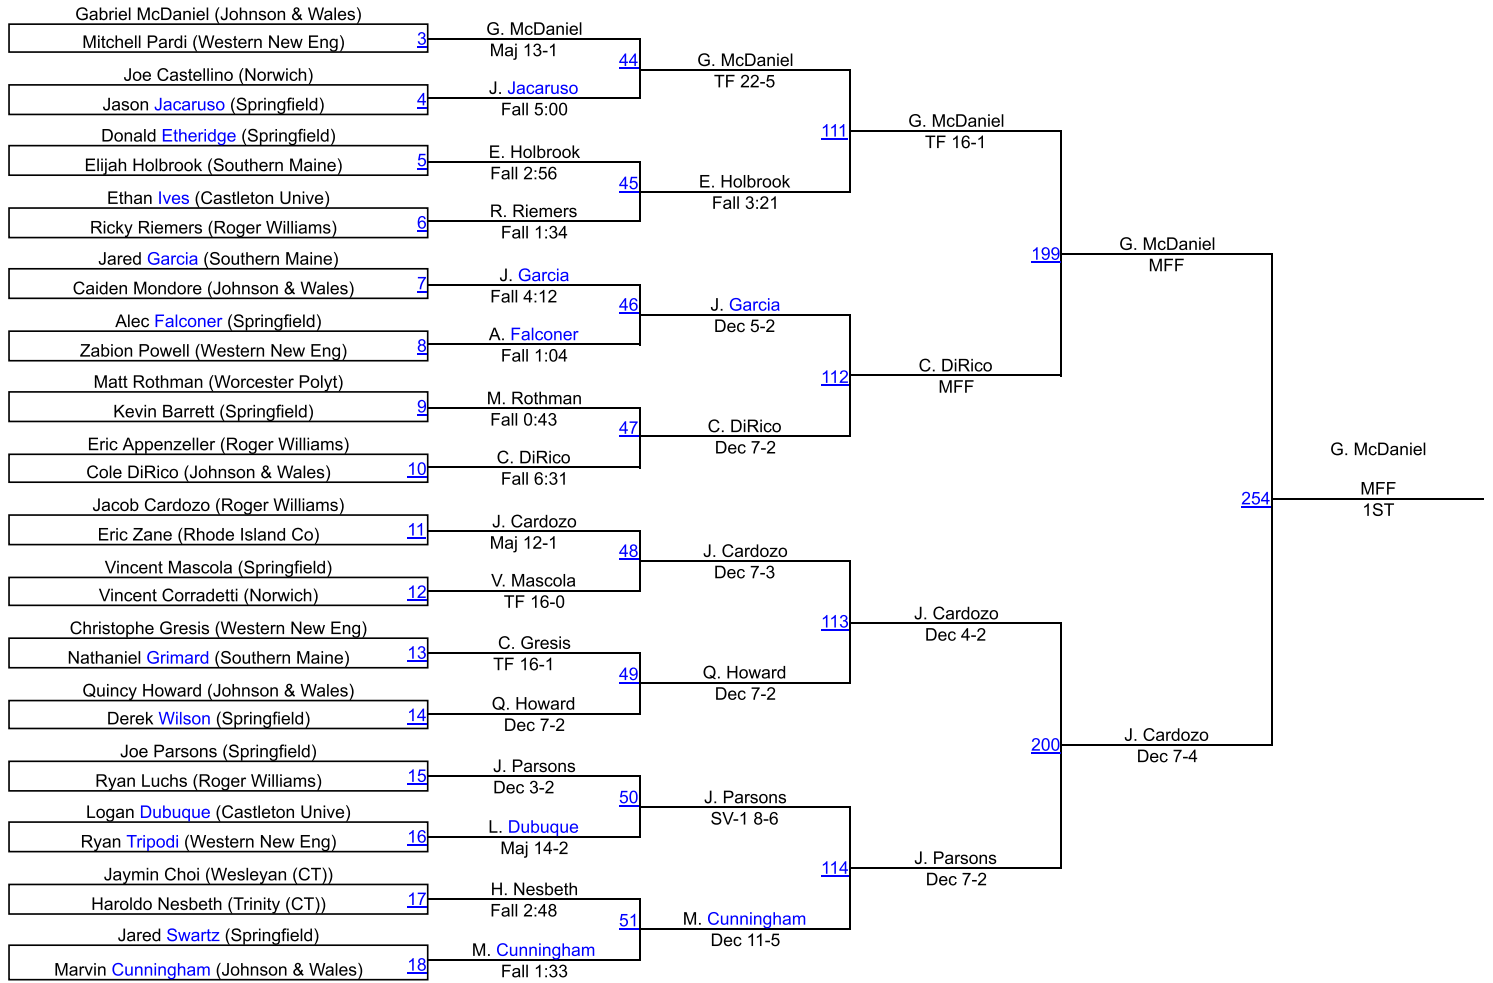

NEWA Futures

NCAA 141

Team Scores

#	Team	Abbr.	Score
1	Roger Williams	RWU	141.0
2	Johnson & Wales	JWU	133.5
3	Springfield	SPR	129.5
4	Castleton University	CST	116.5
5	Worcester Polytechnic	WPI	46.5
6	Southern Maine	USM	39.0
7	Rhode Island College	RIC	25.0
8	Western New England	WNEU	24.5
9	New England College	NEC	24.0
10	Bridgewater State	BSU	21.0
11	Williams College	WIL	18.0
12	Norwich	NOR	8.0
13	Trinity	TRI	7.0
14	Wesleyan	WES	6.0
15	Plymouth State	PSU	0.0