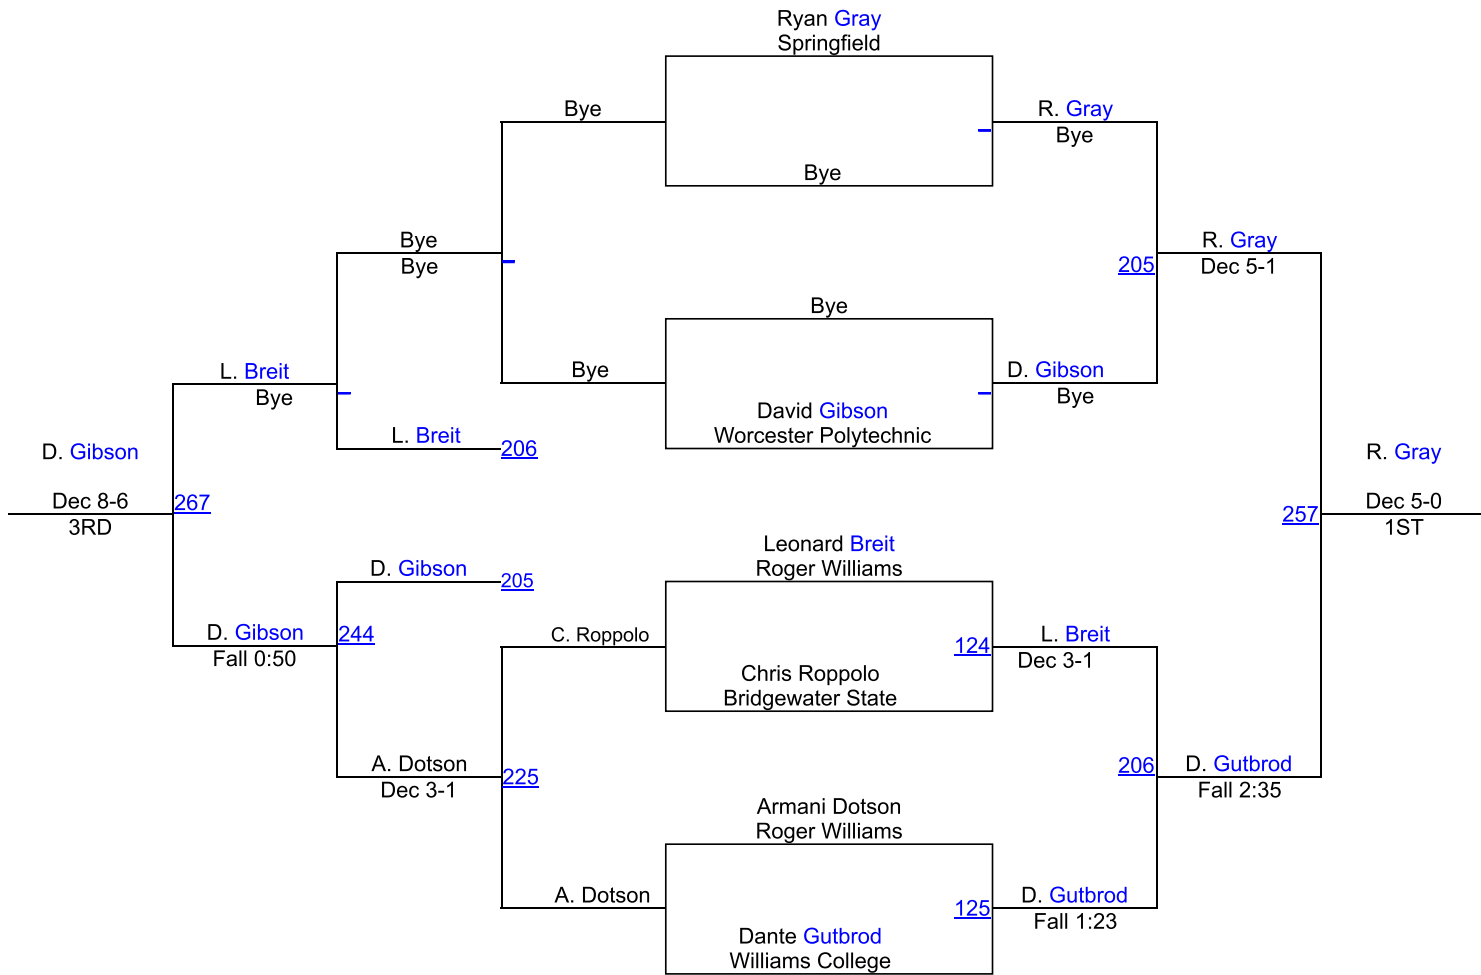

NEWA Futures

NCAA 141

Team Scores

#	Team	Abbr.	Score
1	Roger Williams	RWU	141.0
2	Johnson & Wales	JWU	133.5
3	Springfield	SPR	129.5
4	Castleton University	CST	116.5
5	Worcester Polytechnic	WPI	46.5
6	Southern Maine	USM	39.0
7	Rhode Island College	RIC	25.0
8	Western New England	WNEU	24.5
9	New England College	NEC	24.0
10	Bridgewater State	BSU	21.0
11	Williams College	WIL	18.0
12	Norwich	NOR	8.0
13	Trinity	TRI	7.0
14	Wesleyan	WES	6.0
15	Plymouth State	PSU	0.0