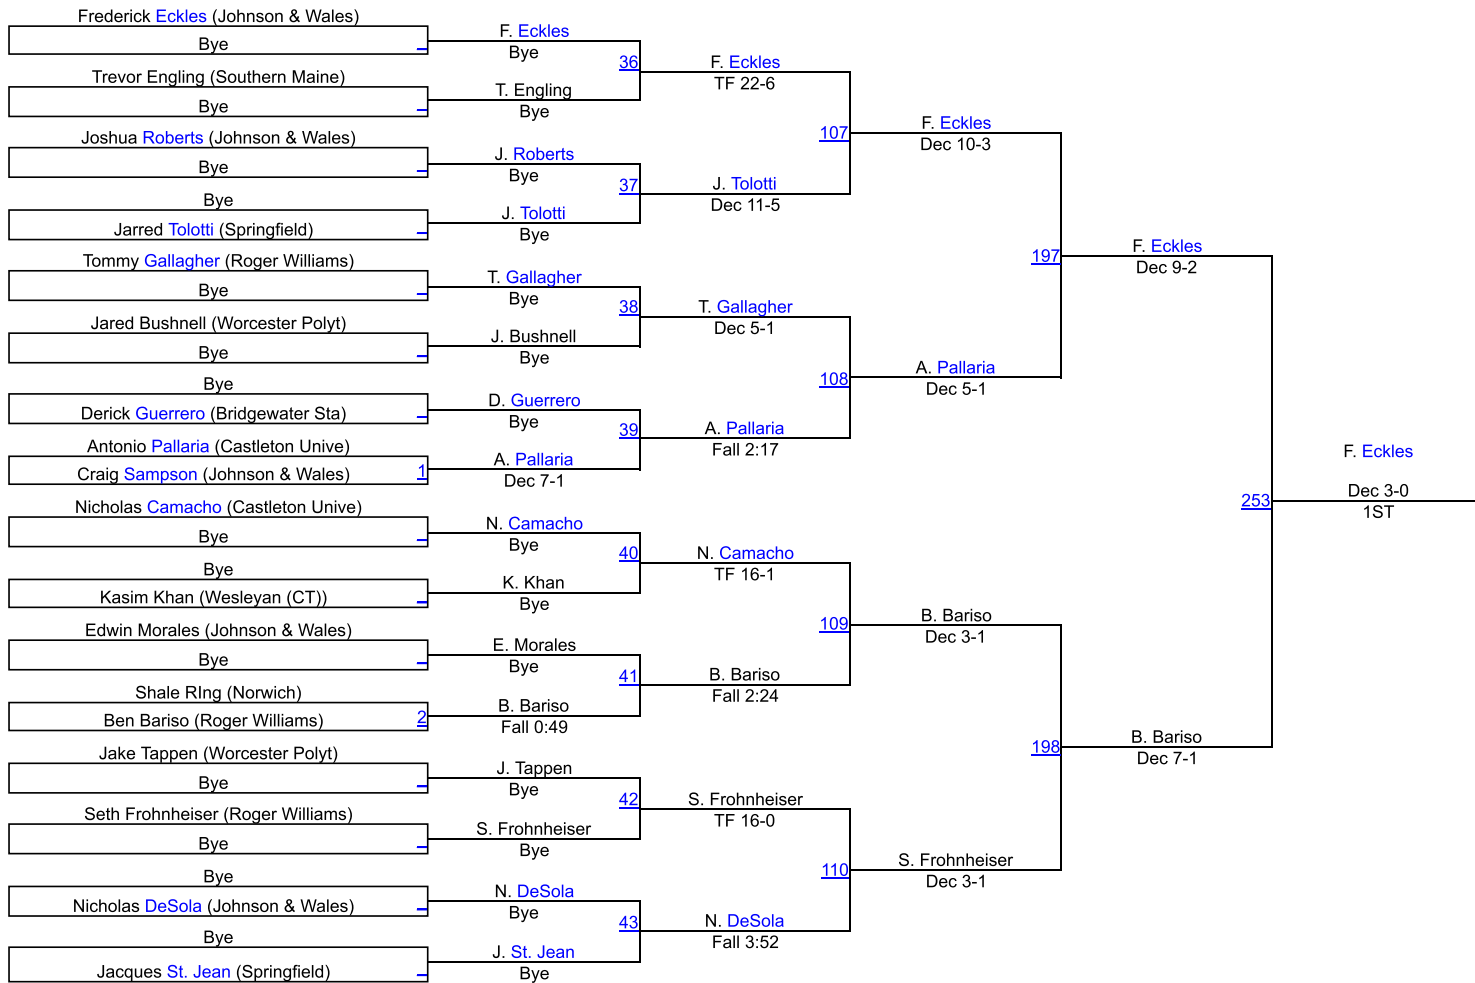

NEWA Futures

NCAA 141

Team Scores

#	Team	Abbr.	Score
1	Roger Williams	RWU	141.0
2	Johnson & Wales	JWU	133.5
3	Springfield	SPR	129.5
4	Castleton University	CST	116.5
5	Worcester Polytechnic	WPI	46.5
6	Southern Maine	USM	39.0
7	Rhode Island College	RIC	25.0
8	Western New England	WNEU	24.5
9	New England College	NEC	24.0
10	Bridgewater State	BSU	21.0
11	Williams College	WIL	18.0
12	Norwich	NOR	8.0
13	Trinity	TRI	7.0
14	Wesleyan	WES	6.0
15	Plymouth State	PSU	0.0