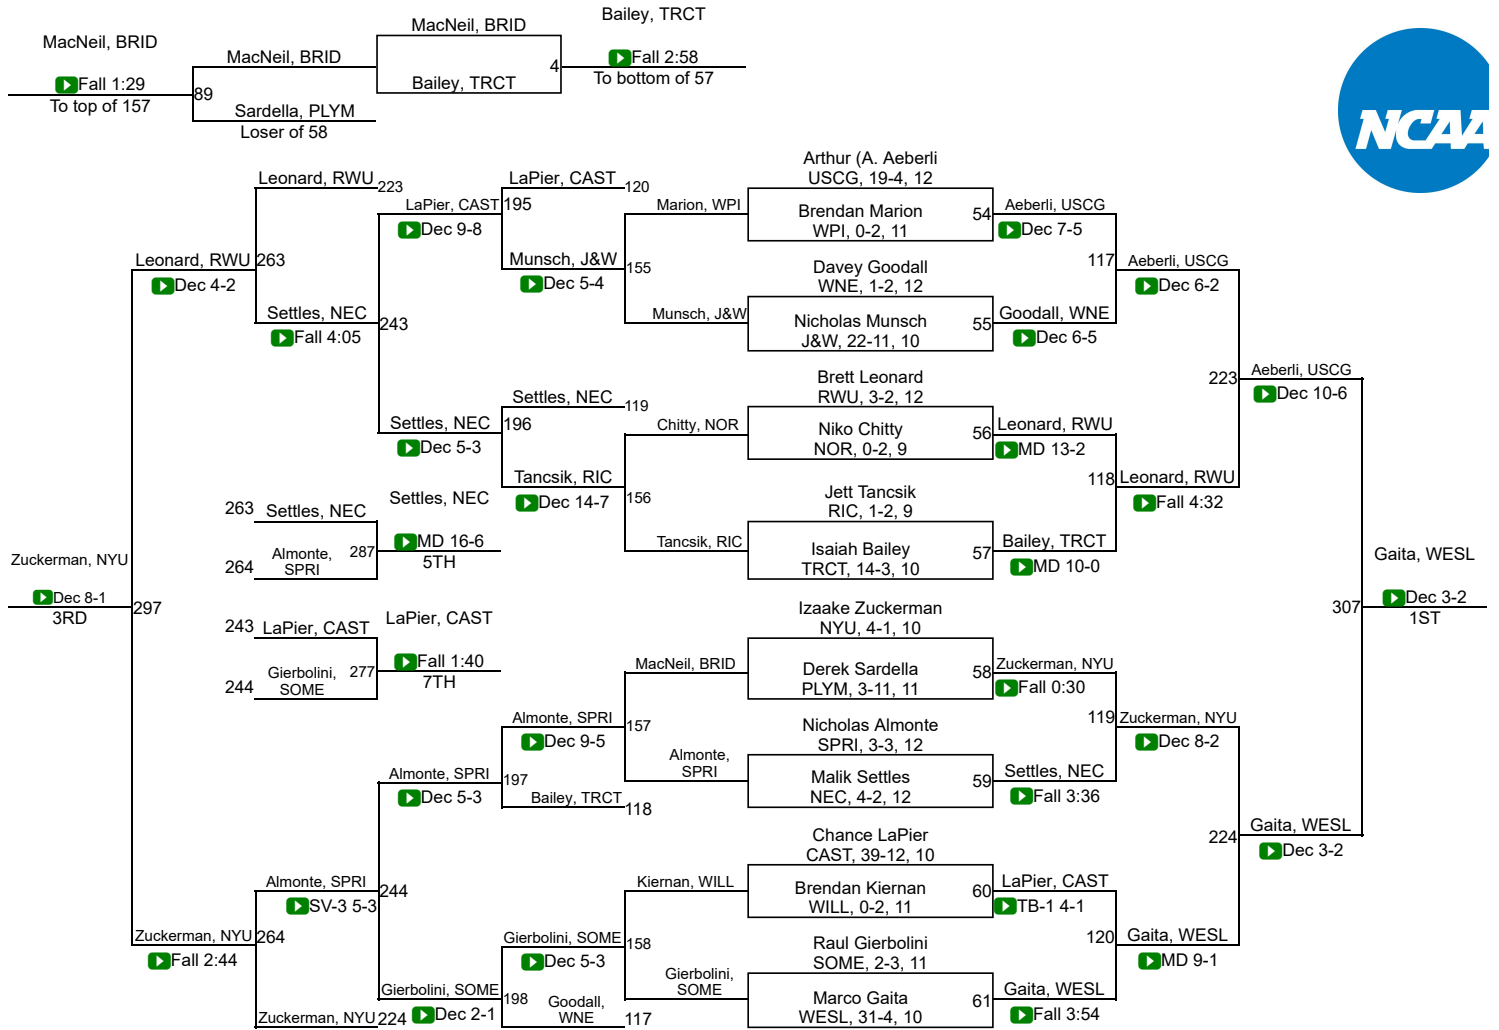

NCAA DIII Regional Northeast

125

NCAA DIII Regional Northeast

133

NCAA DIII Regional Northeast

141

NCAA DIII Regional Northeast

NCAA DIII Regional Northeast

NCAA DIII Regional Northeast

NCAA DIII Regional Northeast

Team Scores

Printed on 03/01/2020 03:09 p.m.

Team Scores		
1	JWU (Providence)	168.0
2	Coast Guard	122.5
3	NYU	122.0
4	Springfield	112.0
5	Roger Williams	86.0
6	Southern Me.	73.0
7	Western New Eng.	68.0
8	WPI	62.5
9	Castleton	57.5
10	New England Col.	56.5
11	Wesleyan (CT)	56.0
12	Bridgewater St.	55.5
13	Williams	34.0
14	Rhode Island Col.	32.5
15	Trinity (CT)	23.0
16	Norwich	17.0
17	Plymouth St.	3.0