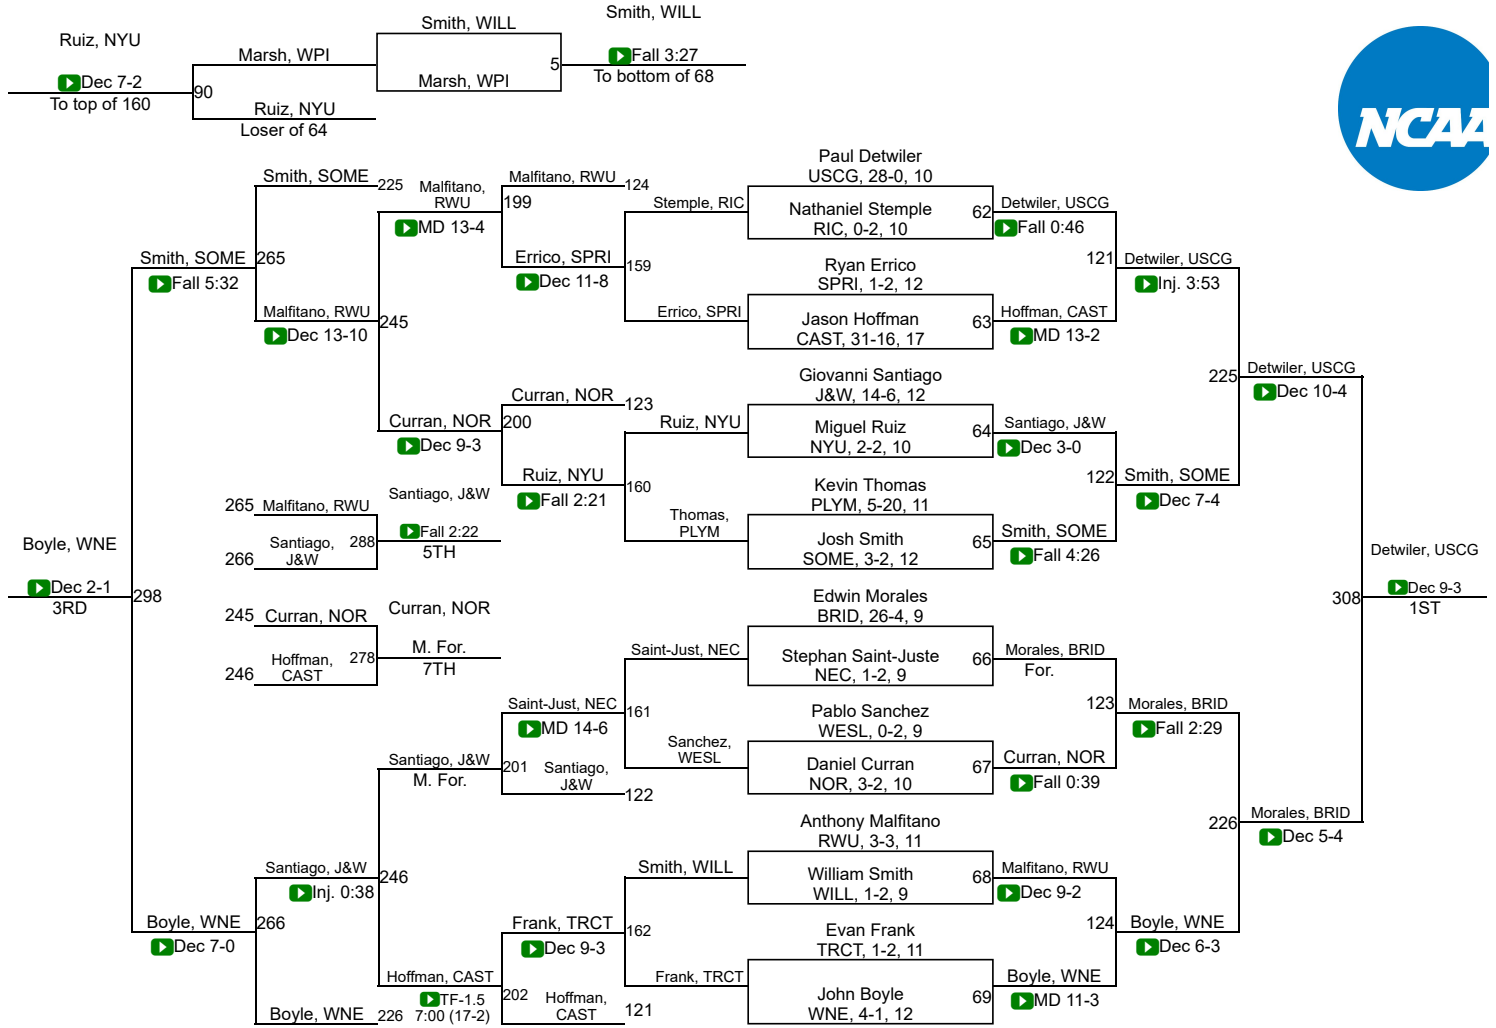

NCAA DIII Regional Northeast

125

NCAA DIII Regional Northeast

133

NCAA DIII Regional Northeast

141

NCAA DIII Regional Northeast

NCAA DIII Regional Northeast

NCAA DIII Regional Northeast

NCAA DIII Regional Northeast

Team Scores

Printed on 03/01/2020 03:09 p.m.

Team Scores		
1	JWU (Providence)	168.0
2	Coast Guard	122.5
3	NYU	122.0
4	Springfield	112.0
5	Roger Williams	86.0
6	Southern Me.	73.0
7	Western New Eng.	68.0
8	WPI	62.5
9	Castleton	57.5
10	New England Col.	56.5
11	Wesleyan (CT)	56.0
12	Bridgewater St.	55.5
13	Williams	34.0
14	Rhode Island Col.	32.5
15	Trinity (CT)	23.0
16	Norwich	17.0
17	Plymouth St.	3.0