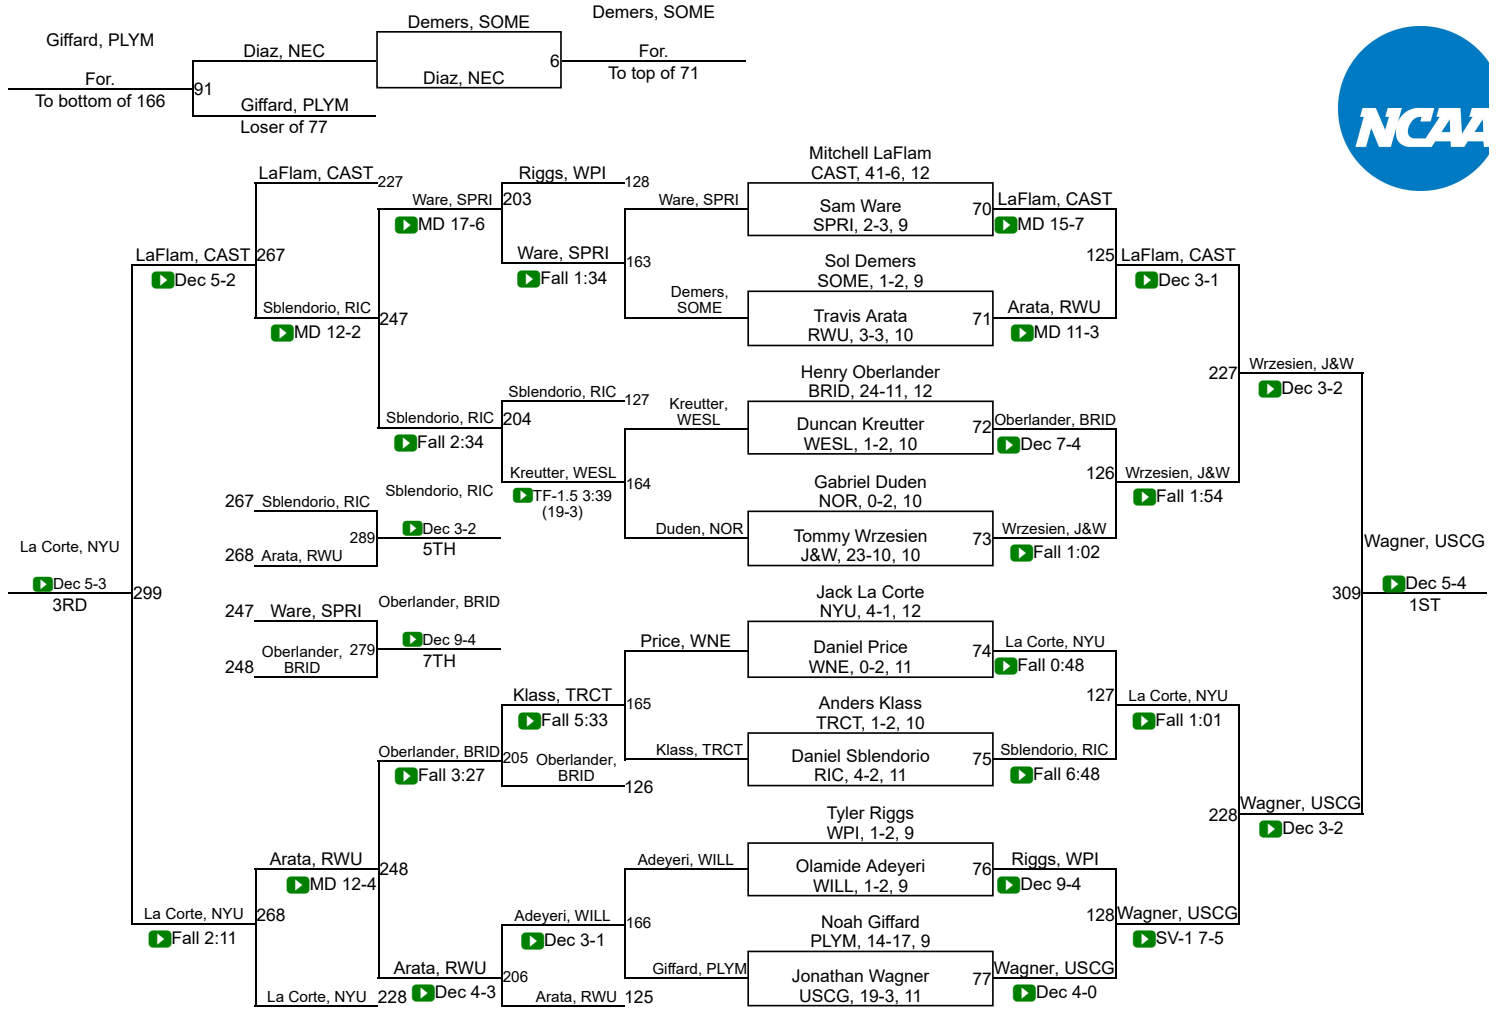

NCAA DIII Regional Northeast

125

NCAA DIII Regional Northeast

133

NCAA DIII Regional Northeast

141

NCAA DIII Regional Northeast

NCAA DIII Regional Northeast

NCAA DIII Regional Northeast

NCAA DIII Regional Northeast

Team Scores

Printed on 03/01/2020 03:09 p.m.

Team Scores		
1	JWU (Providence)	168.0
2	Coast Guard	122.5
3	NYU	122.0
4	Springfield	112.0
5	Roger Williams	86.0
6	Southern Me.	73.0
7	Western New Eng.	68.0
8	WPI	62.5
9	Castleton	57.5
10	New England Col.	56.5
11	Wesleyan (CT)	56.0
12	Bridgewater St.	55.5
13	Williams	34.0
14	Rhode Island Col.	32.5
15	Trinity (CT)	23.0
16	Norwich	17.0
17	Plymouth St.	3.0