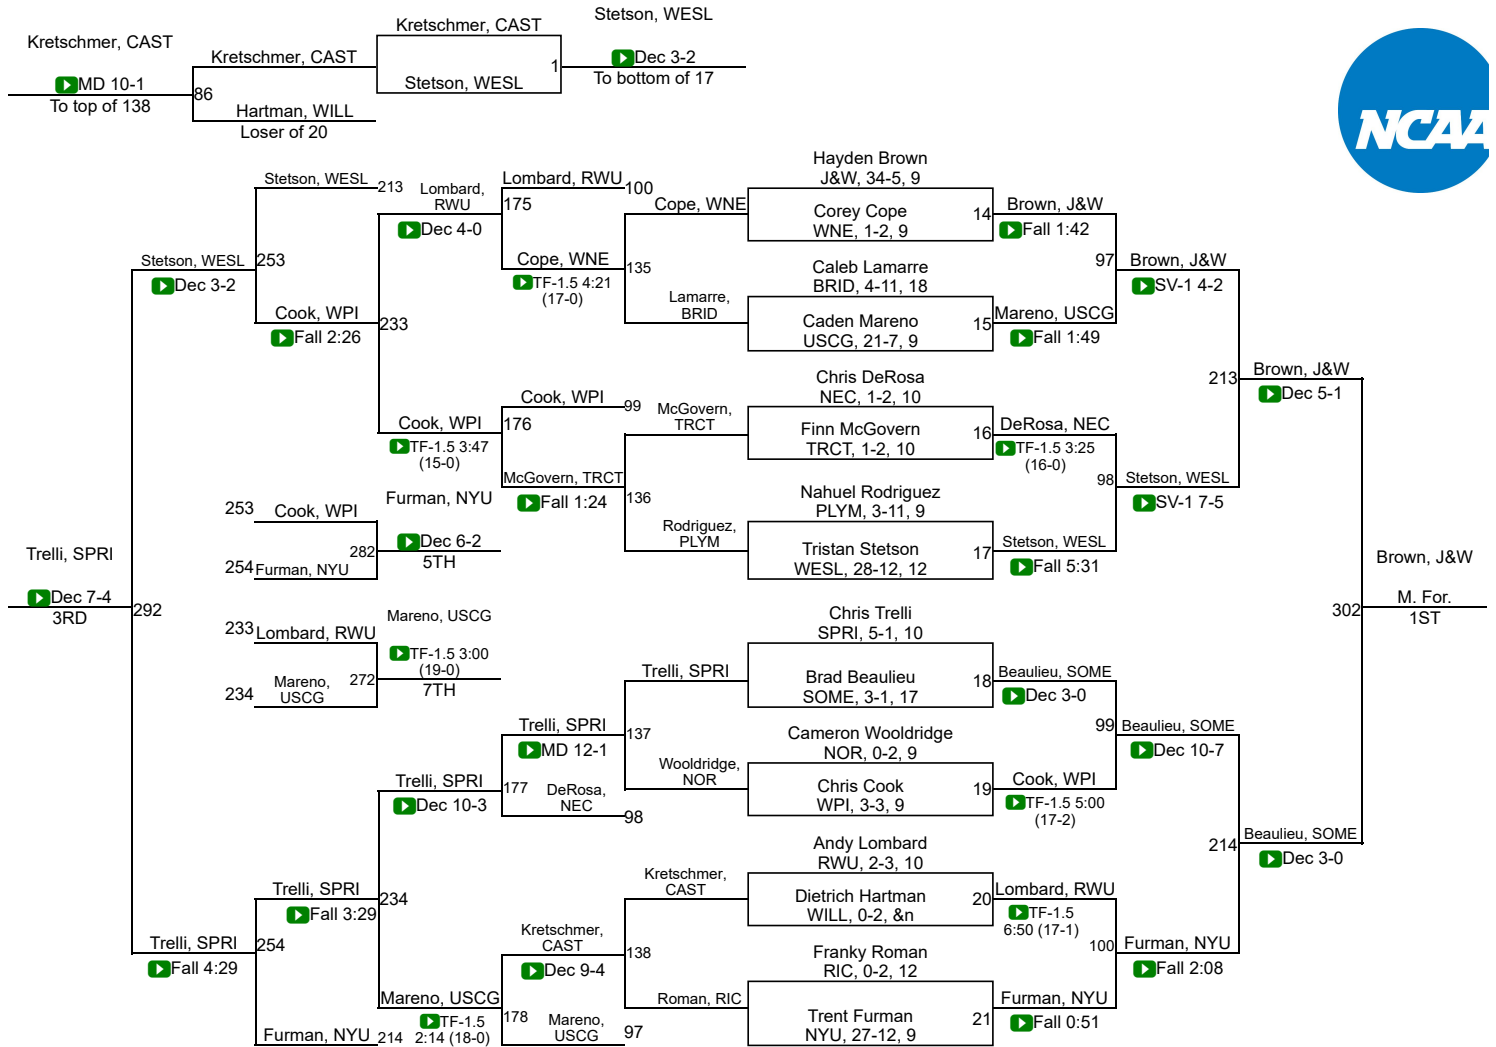

NCAA DIII Regional Northeast

125

NCAA DIII Regional Northeast

133

NCAA DIII Regional Northeast

141

NCAA DIII Regional Northeast

NCAA DIII Regional Northeast

NCAA DIII Regional Northeast

NCAA DIII Regional Northeast

Team Scores

Printed on 03/01/2020 03:09 p.m.

Team Scores		
1	JWU (Providence)	168.0
2	Coast Guard	122.5
3	NYU	122.0
4	Springfield	112.0
5	Roger Williams	86.0
6	Southern Me.	73.0
7	Western New Eng.	68.0
8	WPI	62.5
9	Castleton	57.5
10	New England Col.	56.5
11	Wesleyan (CT)	56.0
12	Bridgewater St.	55.5
13	Williams	34.0
14	Rhode Island Col.	32.5
15	Trinity (CT)	23.0
16	Norwich	17.0
17	Plymouth St.	3.0