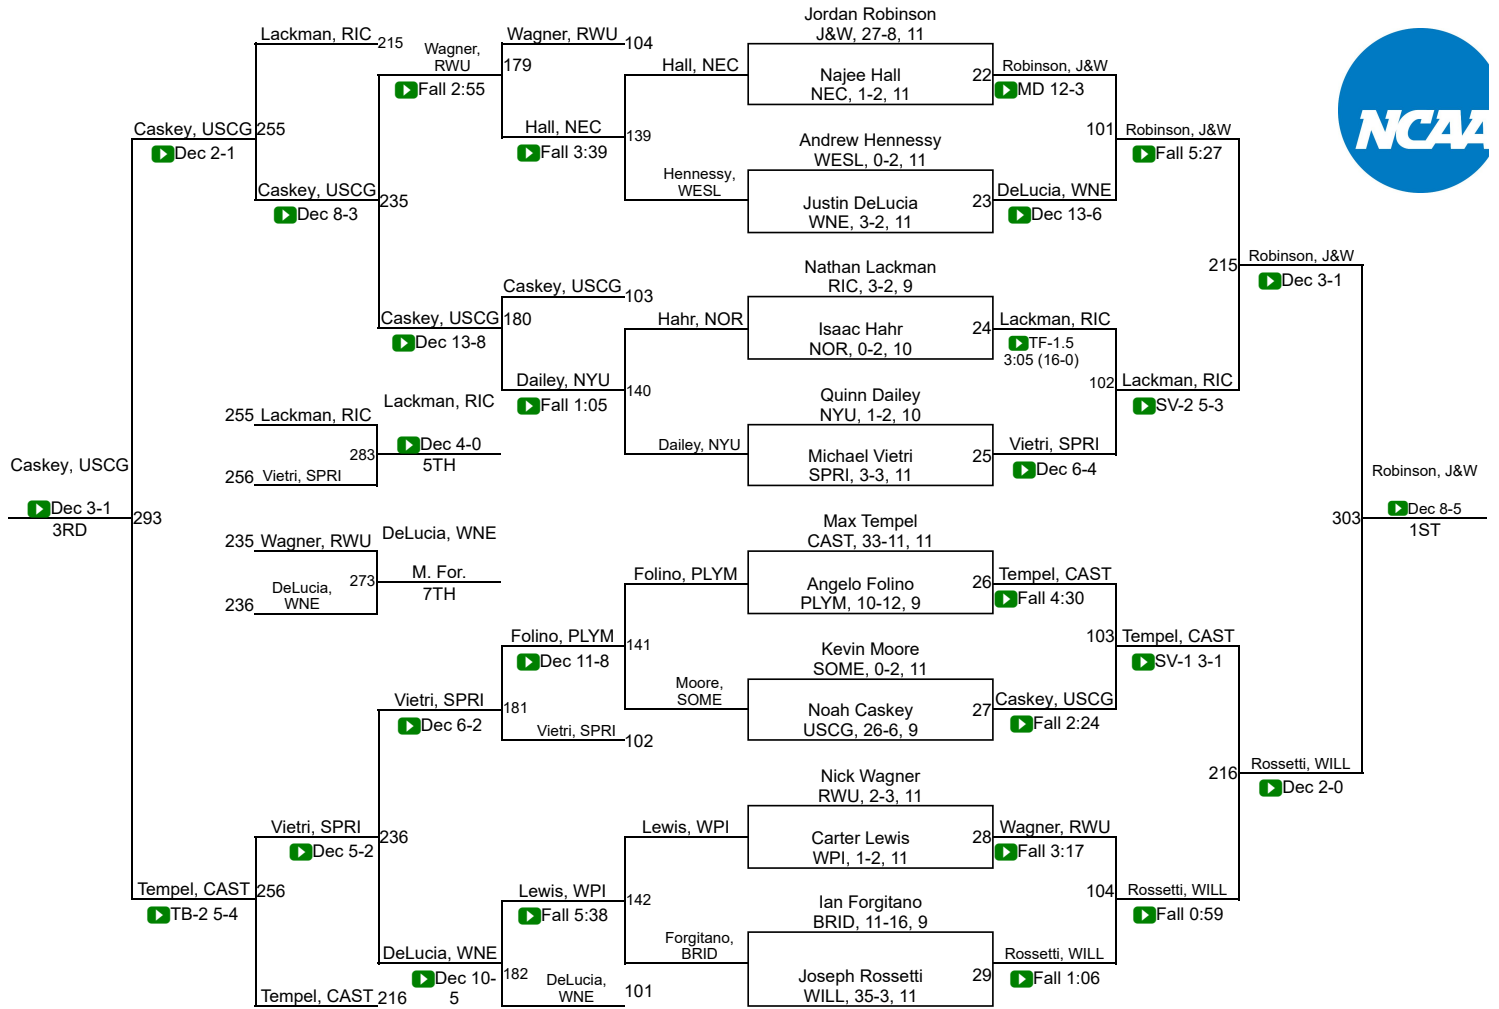

NCAA DIII Regional Northeast

125

NCAA DIII Regional Northeast

133

NCAA DIII Regional Northeast

141

NCAA DIII Regional Northeast

NCAA DIII Regional Northeast

NCAA DIII Regional Northeast

NCAA DIII Regional Northeast

Team Scores

Printed on 03/01/2020 03:09 p.m.

Team Scores		
1	JWU (Providence)	168.0
2	Coast Guard	122.5
3	NYU	122.0
4	Springfield	112.0
5	Roger Williams	86.0
6	Southern Me.	73.0
7	Western New Eng.	68.0
8	WPI	62.5
9	Castleton	57.5
10	New England Col.	56.5
11	Wesleyan (CT)	56.0
12	Bridgewater St.	55.5
13	Williams	34.0
14	Rhode Island Col.	32.5
15	Trinity (CT)	23.0
16	Norwich	17.0
17	Plymouth St.	3.0