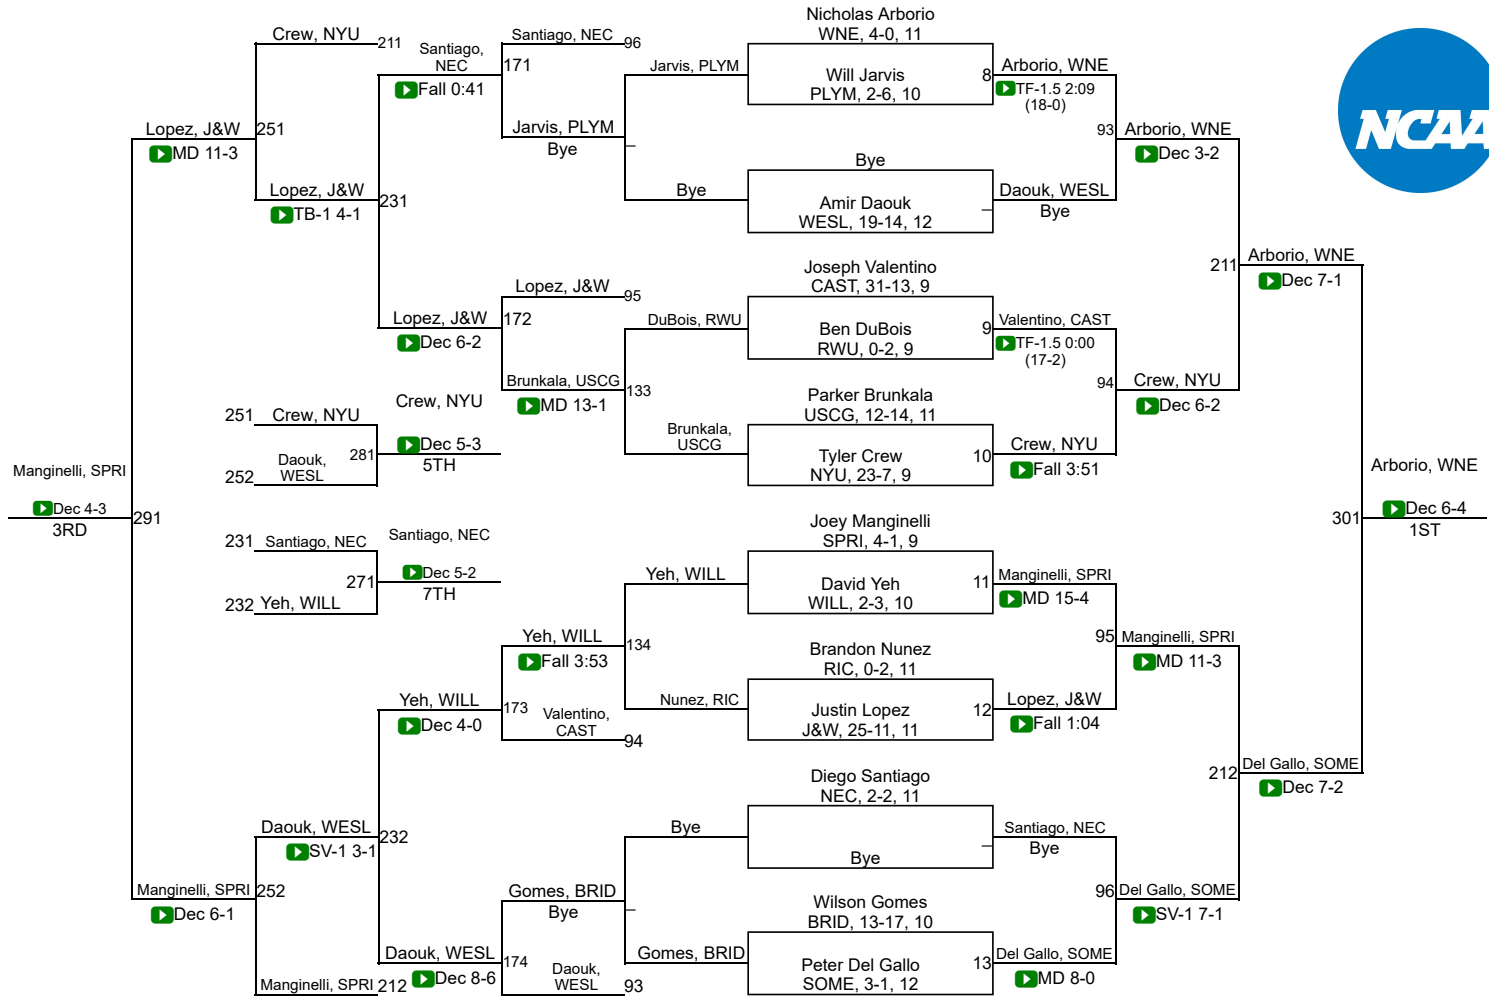

NCAA DIII Regional Northeast

125

NCAA DIII Regional Northeast

133

NCAA DIII Regional Northeast

141

NCAA DIII Regional Northeast

NCAA DIII Regional Northeast

NCAA DIII Regional Northeast

NCAA DIII Regional Northeast

Team Scores

Printed on 03/01/2020 03:09 p.m.

Team Scores		
1	JWU (Providence)	168.0
2	Coast Guard	122.5
3	NYU	122.0
4	Springfield	112.0
5	Roger Williams	86.0
6	Southern Me.	73.0
7	Western New Eng.	68.0
8	WPI	62.5
9	Castleton	57.5
10	New England Col.	56.5
11	Wesleyan (CT)	56.0
12	Bridgewater St.	55.5
13	Williams	34.0
14	Rhode Island Col.	32.5
15	Trinity (CT)	23.0
16	Norwich	17.0
17	Plymouth St.	3.0