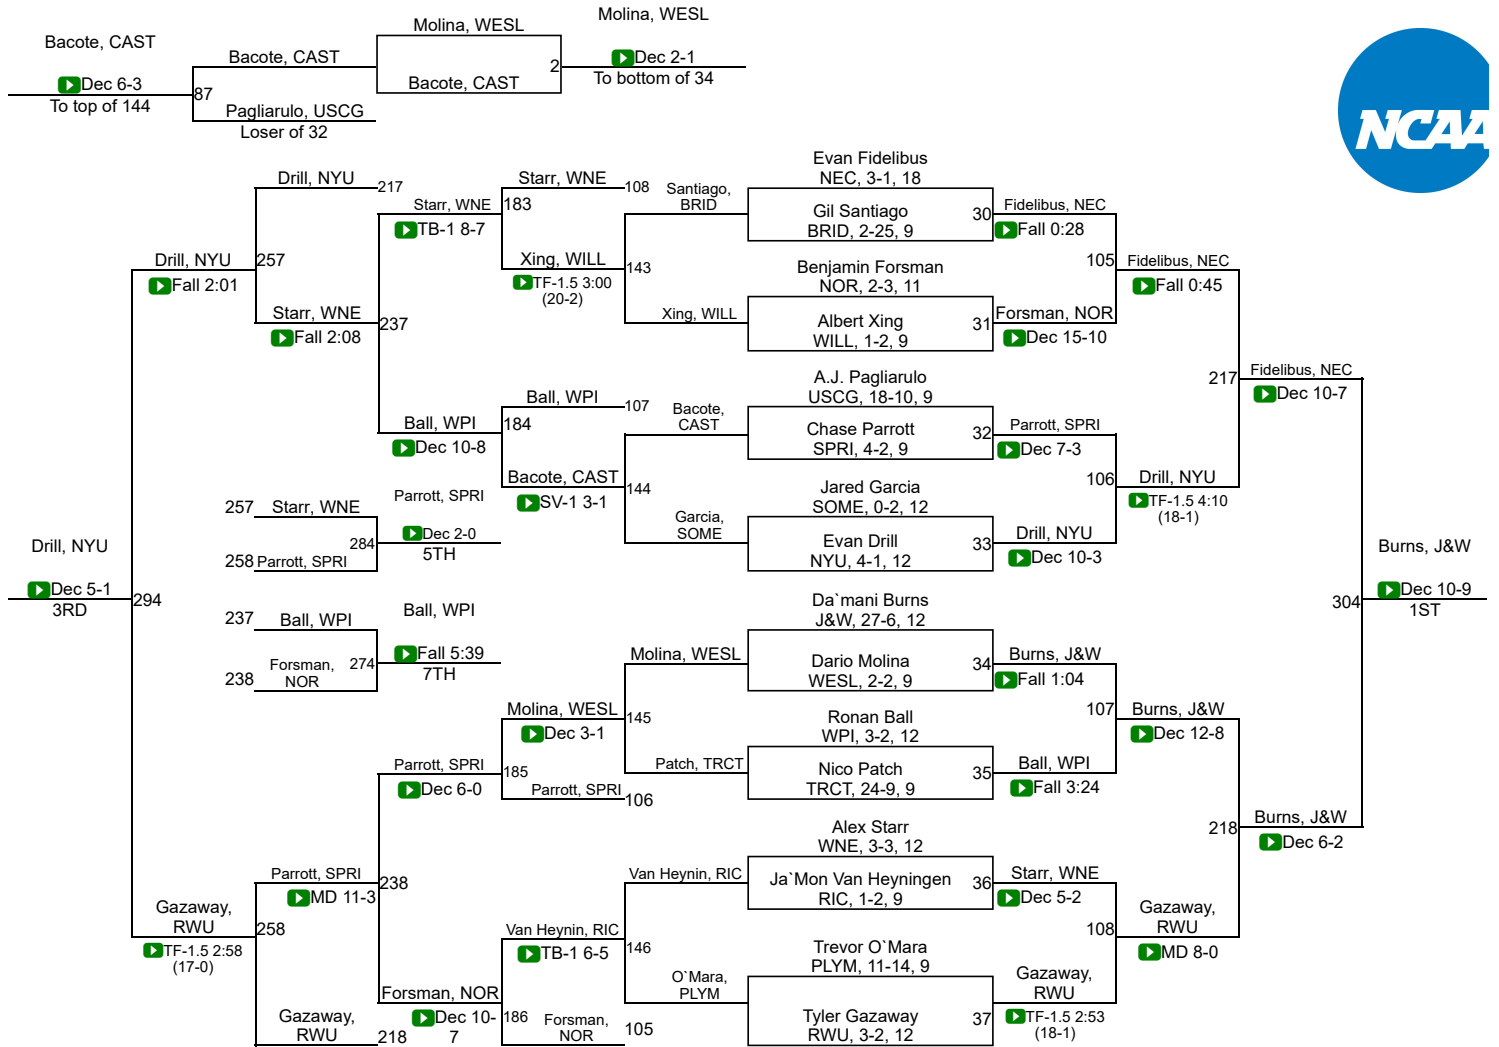

NCAA DIII Regional Northeast

125

NCAA DIII Regional Northeast

133

NCAA DIII Regional Northeast

141

NCAA DIII Regional Northeast

NCAA DIII Regional Northeast

NCAA DIII Regional Northeast

NCAA DIII Regional Northeast

Team Scores

Printed on 03/01/2020 03:09 p.m.

Team Scores		
1	JWU (Providence)	168.0
2	Coast Guard	122.5
3	NYU	122.0
4	Springfield	112.0
5	Roger Williams	86.0
6	Southern Me.	73.0
7	Western New Eng.	68.0
8	WPI	62.5
9	Castleton	57.5
10	New England Col.	56.5
11	Wesleyan (CT)	56.0
12	Bridgewater St.	55.5
13	Williams	34.0
14	Rhode Island Col.	32.5
15	Trinity (CT)	23.0
16	Norwich	17.0
17	Plymouth St.	3.0