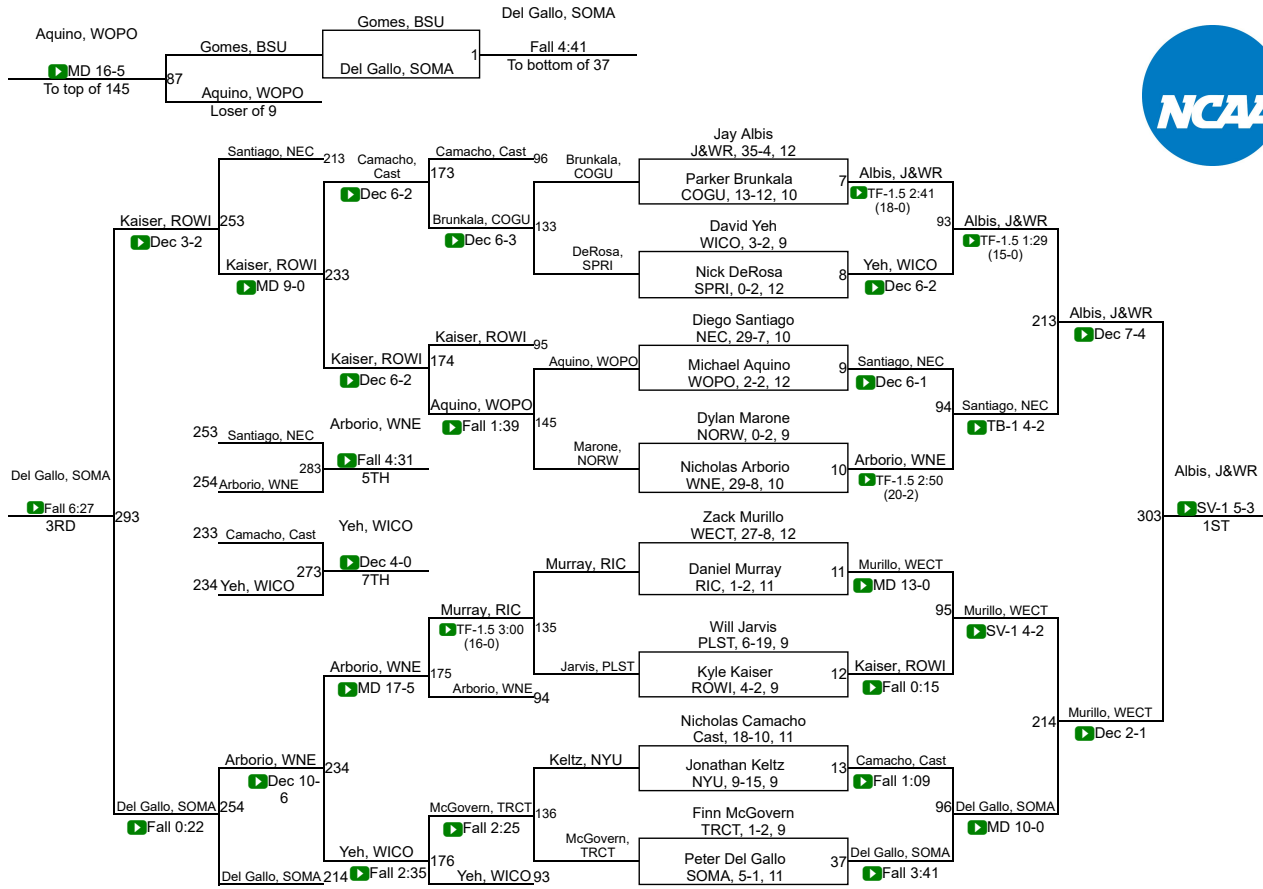

# Team Scores

Printed on 02/24/2019 04:11 p.m.

Team Scores		
1	JWU (Providence)	187.0
2	Coast Guard	120.0
3	Roger Williams	117.0
4	WPI	84.5
5	Castleton	83.5
6	NYU	79.0
7	Southern Me.	60.0
8	Williams	58.5
9	Western New Eng.	54.5
10	Springfield	54.0
11	Wesleyan (CT)	51.0
12	New England Col.	40.0
13	Norwich	38.0
14	Trinity (CT)	32.5
15	Rhode Island Col.	23.0
16	Bridgewater St.	22.5
17	Plymouth St.	10.5

# NCAA DIII Regional Northeast

125

# NCAA DIII Regional Northeast

165

# NCAA DIII Regional Northeast

197