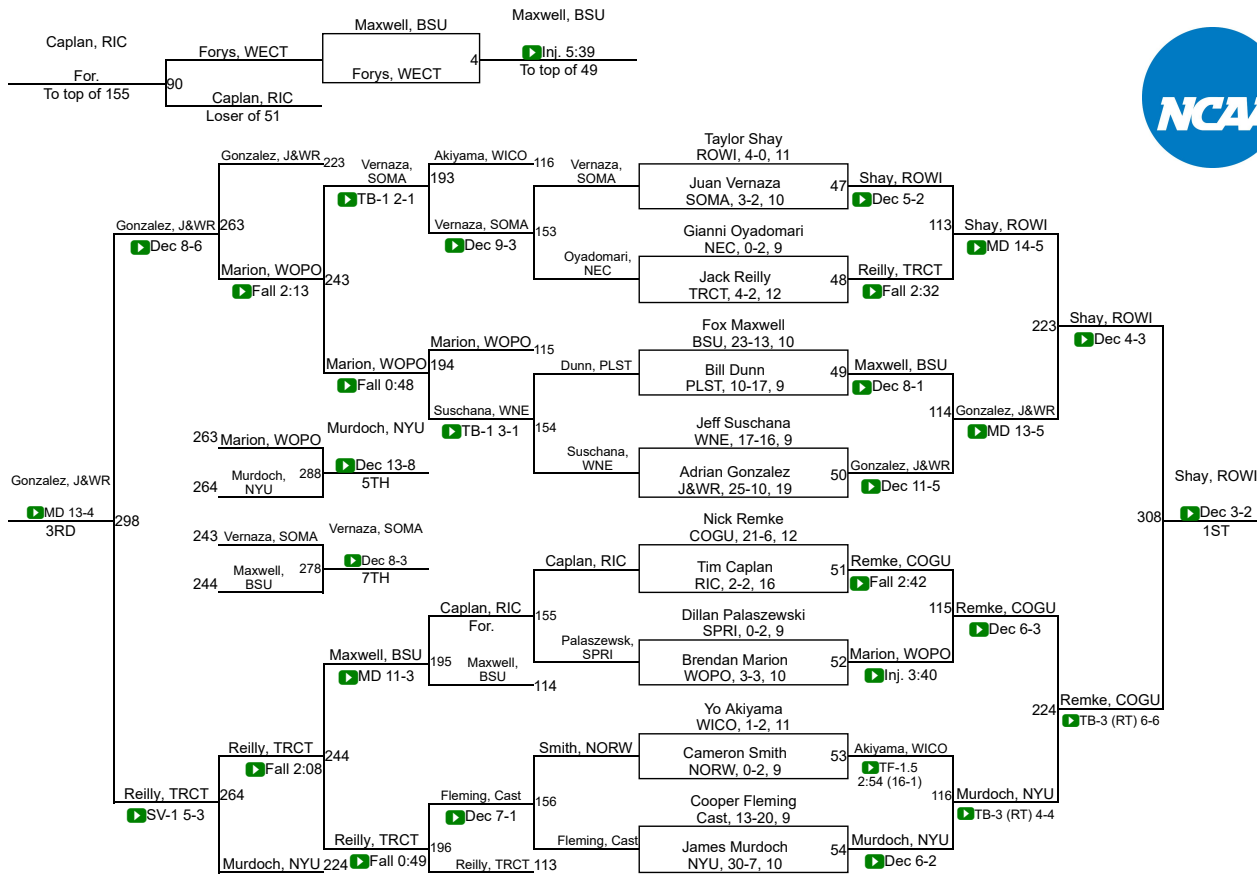

# Team Scores

Printed on 02/24/2019 04:11 p.m.

Team Scores		
1	JWU (Providence)	187.0
2	Coast Guard	120.0
3	Roger Williams	117.0
4	WPI	84.5
5	Castleton	83.5
6	NYU	79.0
7	Southern Me.	60.0
8	Williams	58.5
9	Western New Eng.	54.5
10	Springfield	54.0
11	Wesleyan (CT)	51.0
12	New England Col.	40.0
13	Norwich	38.0
14	Trinity (CT)	32.5
15	Rhode Island Col.	23.0
16	Bridgewater St.	22.5
17	Plymouth St.	10.5

# NCAA DIII Regional Northeast

125

# NCAA DIII Regional Northeast

165

# NCAA DIII Regional Northeast

197