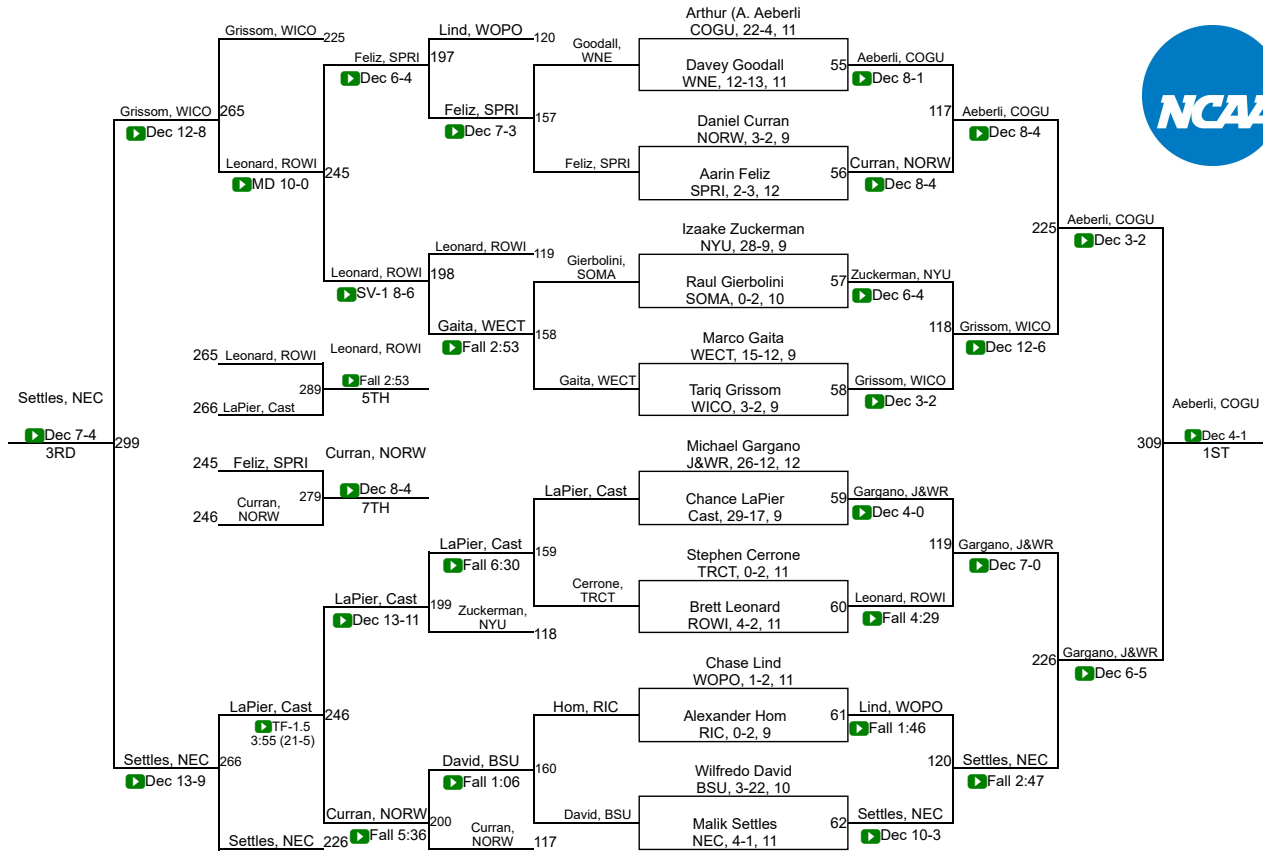

NCAA DIII Regional Northeast

174