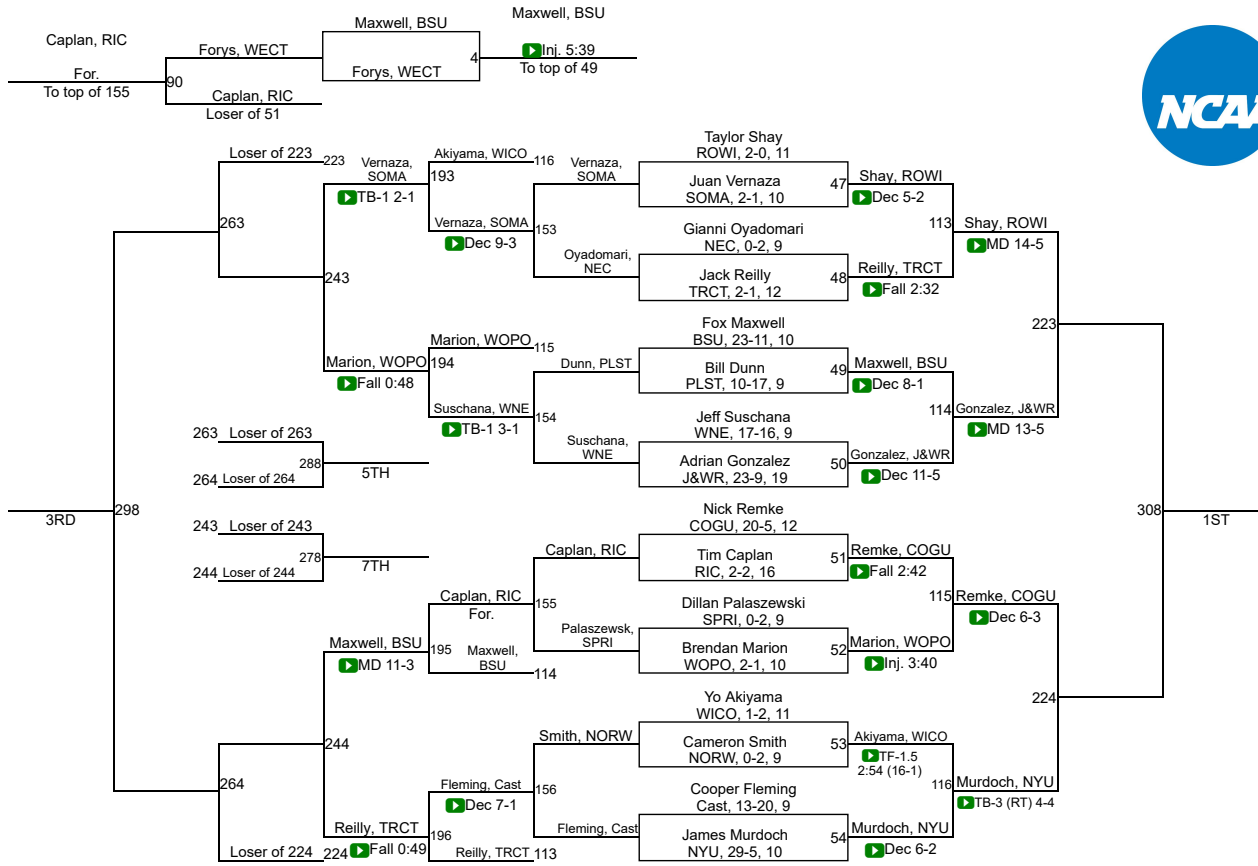

NCAA DIII Regional Northeast

125

NCAA DIII Regional Northeast

133

NCAA DIII Regional Northeast

141

NCAA DIII Regional Northeast

165

NCAA DIII Regional Northeast

197

NCAA DIII Regional Northeast

285

Team Scores

Printed on 02/23/2019 06:06 p.m.

Team Scores		
1	JWU (Providence)	91.5
2	Coast Guard	66.5
3	Castleton	64.0
4	Roger Williams	63.5
5	NYU	57.5
6	WPI	51.0
7	Williams	47.5
8	Wesleyan (CT)	42.0
9	Southern Me.	38.5
10	Springfield	37.0
11	Western New Eng.	33.0
12	New England Col.	28.5
13	Norwich	26.5
14	Trinity (CT)	21.0
15	Bridgewater St.	19.5
16	Rhode Island Col.	18.0
17	Plymouth St.	8.0