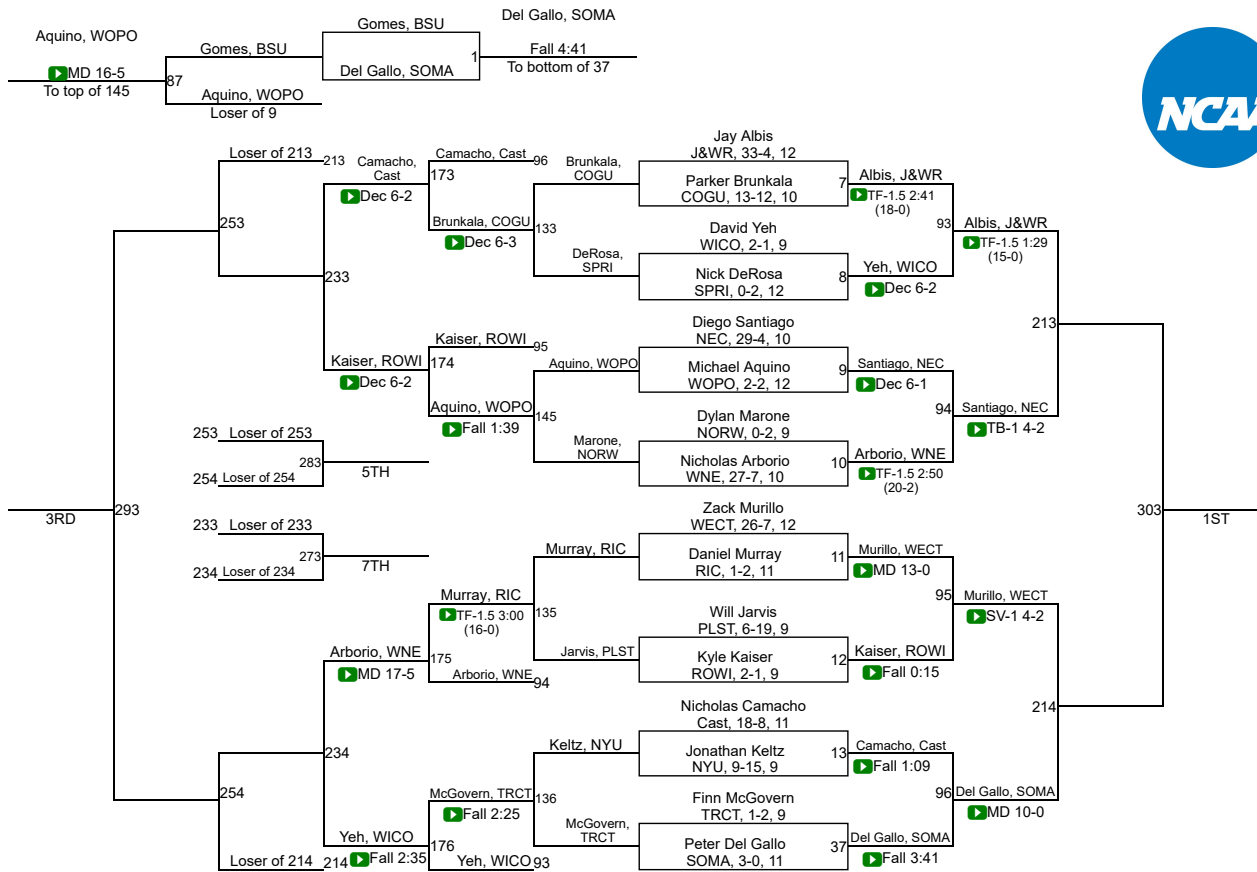

NCAA DIII Regional Northeast

125

NCAA DIII Regional Northeast

133

NCAA DIII Regional Northeast

141

NCAA DIII Regional Northeast

165

NCAA DIII Regional Northeast

197

NCAA DIII Regional Northeast

285

Team Scores

Printed on 02/23/2019 06:06 p.m.

Team Scores		
1	JWU (Providence)	91.5
2	Coast Guard	66.5
3	Castleton	64.0
4	Roger Williams	63.5
5	NYU	57.5
6	WPI	51.0
7	Williams	47.5
8	Wesleyan (CT)	42.0
9	Southern Me.	38.5
10	Springfield	37.0
11	Western New Eng.	33.0
12	New England Col.	28.5
13	Norwich	26.5
14	Trinity (CT)	21.0
15	Bridgewater St.	19.5
16	Rhode Island Col.	18.0
17	Plymouth St.	8.0