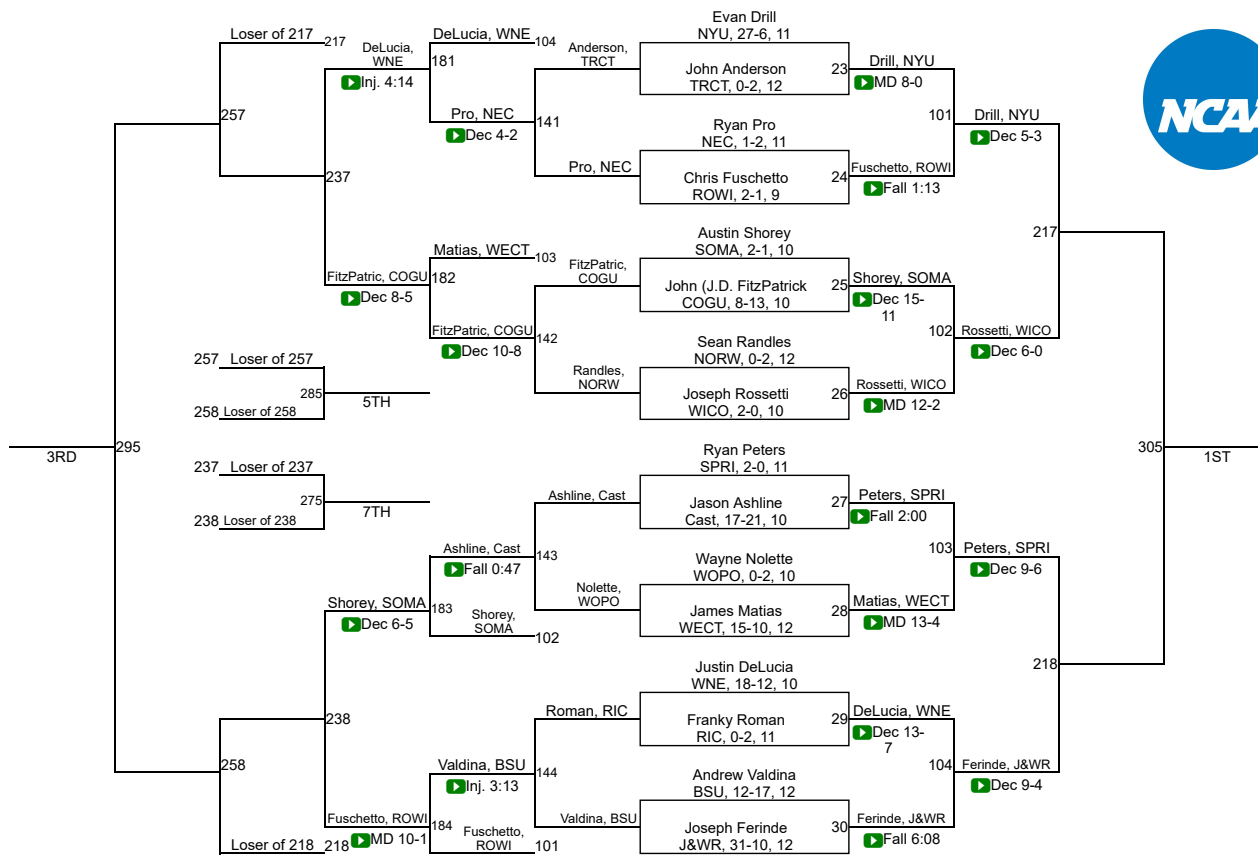

NCAA DIII Regional Northeast

125

NCAA DIII Regional Northeast

133

NCAA DIII Regional Northeast

141

NCAA DIII Regional Northeast

165

NCAA DIII Regional Northeast

197

NCAA DIII Regional Northeast

285

Team Scores

Printed on 02/23/2019 06:06 p.m.

Team Scores		
1	JWU (Providence)	91.5
2	Coast Guard	66.5
3	Castleton	64.0
4	Roger Williams	63.5
5	NYU	57.5
6	WPI	51.0
7	Williams	47.5
8	Wesleyan (CT)	42.0
9	Southern Me.	38.5
10	Springfield	37.0
11	Western New Eng.	33.0
12	New England Col.	28.5
13	Norwich	26.5
14	Trinity (CT)	21.0
15	Bridgewater St.	19.5
16	Rhode Island Col.	18.0
17	Plymouth St.	8.0