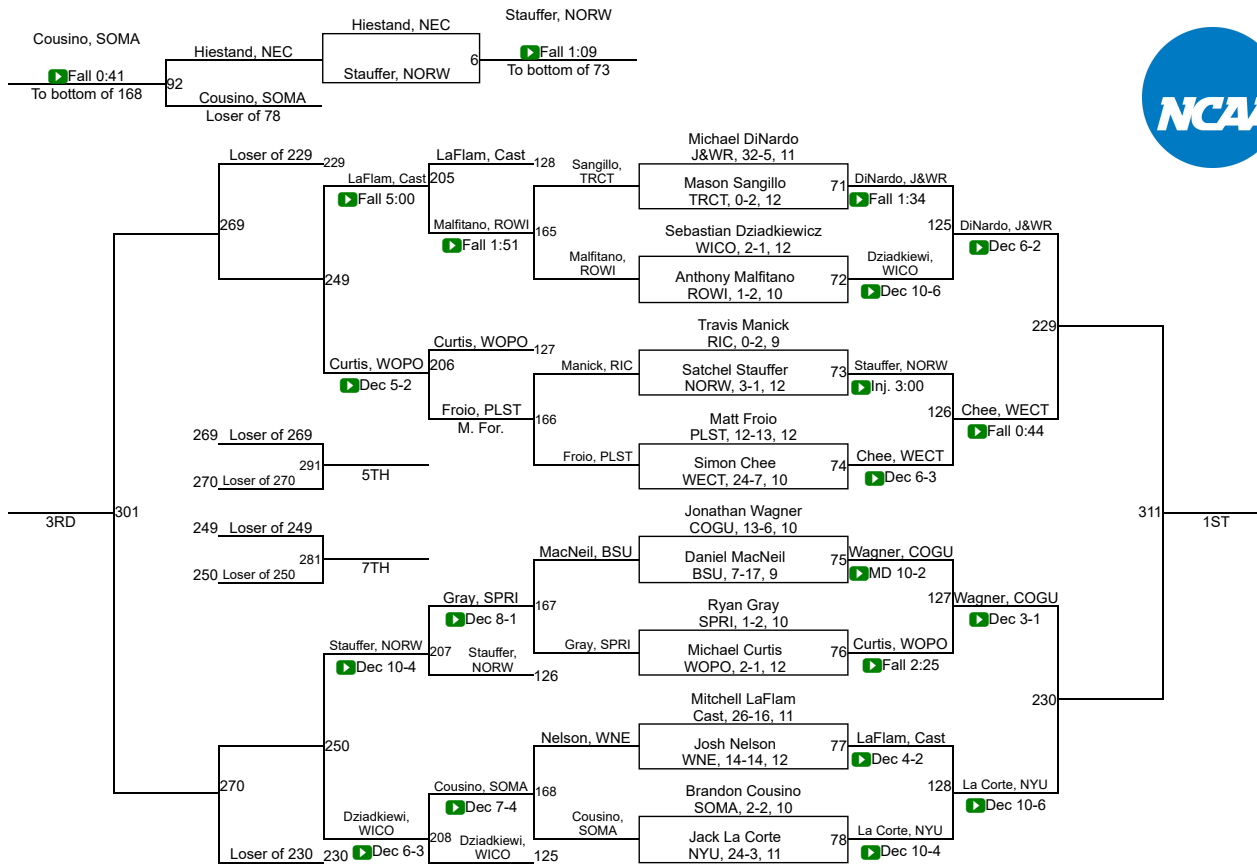

NCAA DIII Regional Northeast

125

NCAA DIII Regional Northeast

133

NCAA DIII Regional Northeast

141

NCAA DIII Regional Northeast

165

NCAA DIII Regional Northeast

197

NCAA DIII Regional Northeast

285

Team Scores

Printed on 02/23/2019 06:06 p.m.

Team Scores		
1	JWU (Providence)	91.5
2	Coast Guard	66.5
3	Castleton	64.0
4	Roger Williams	63.5
5	NYU	57.5
6	WPI	51.0
7	Williams	47.5
8	Wesleyan (CT)	42.0
9	Southern Me.	38.5
10	Springfield	37.0
11	Western New Eng.	33.0
12	New England Col.	28.5
13	Norwich	26.5
14	Trinity (CT)	21.0
15	Bridgewater St.	19.5
16	Rhode Island Col.	18.0
17	Plymouth St.	8.0