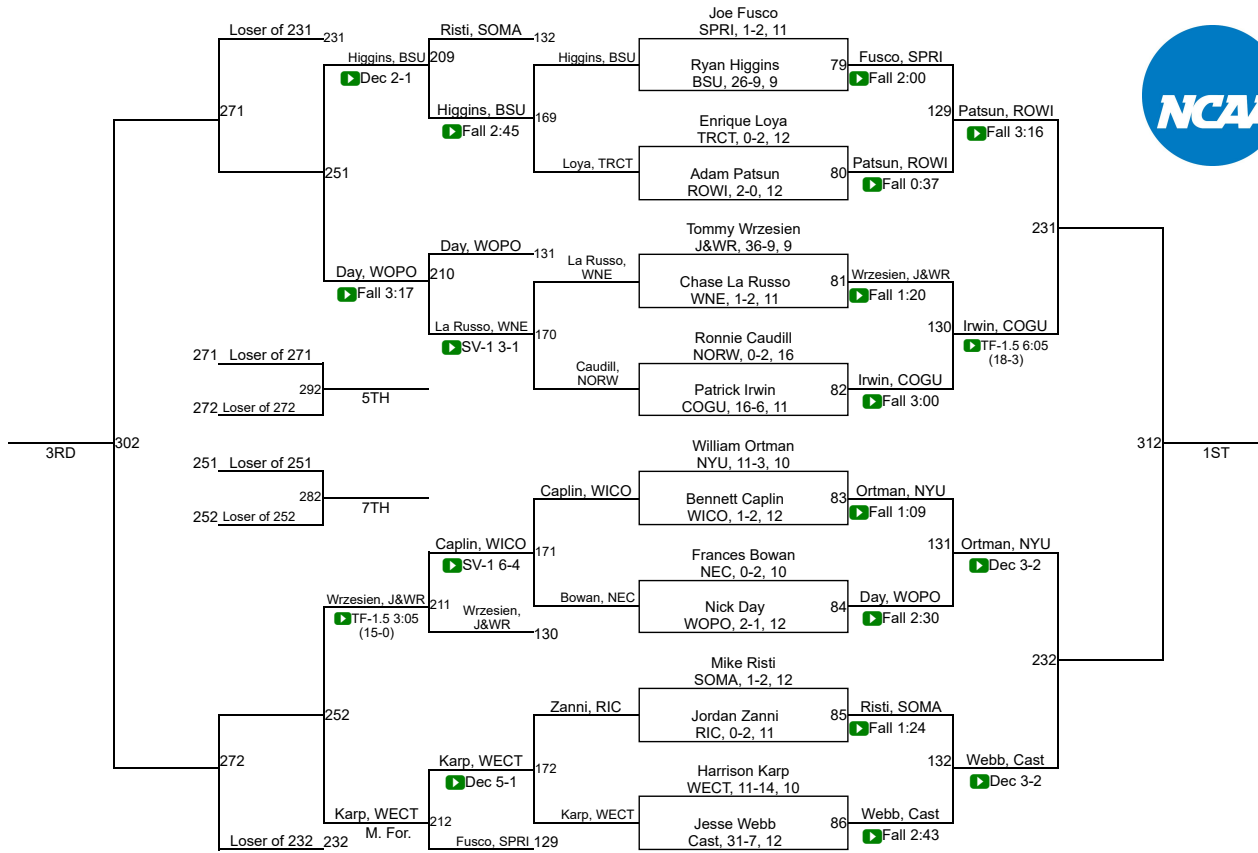

NCAA DIII Regional Northeast

125

NCAA DIII Regional Northeast

133

NCAA DIII Regional Northeast

141

NCAA DIII Regional Northeast

165

NCAA DIII Regional Northeast

197

NCAA DIII Regional Northeast

285

Team Scores

Printed on 02/23/2019 06:06 p.m.

Team Scores		
1	JWU (Providence)	91.5
2	Coast Guard	66.5
3	Castleton	64.0
4	Roger Williams	63.5
5	NYU	57.5
6	WPI	51.0
7	Williams	47.5
8	Wesleyan (CT)	42.0
9	Southern Me.	38.5
10	Springfield	37.0
11	Western New Eng.	33.0
12	New England Col.	28.5
13	Norwich	26.5
14	Trinity (CT)	21.0
15	Bridgewater St.	19.5
16	Rhode Island Col.	18.0
17	Plymouth St.	8.0