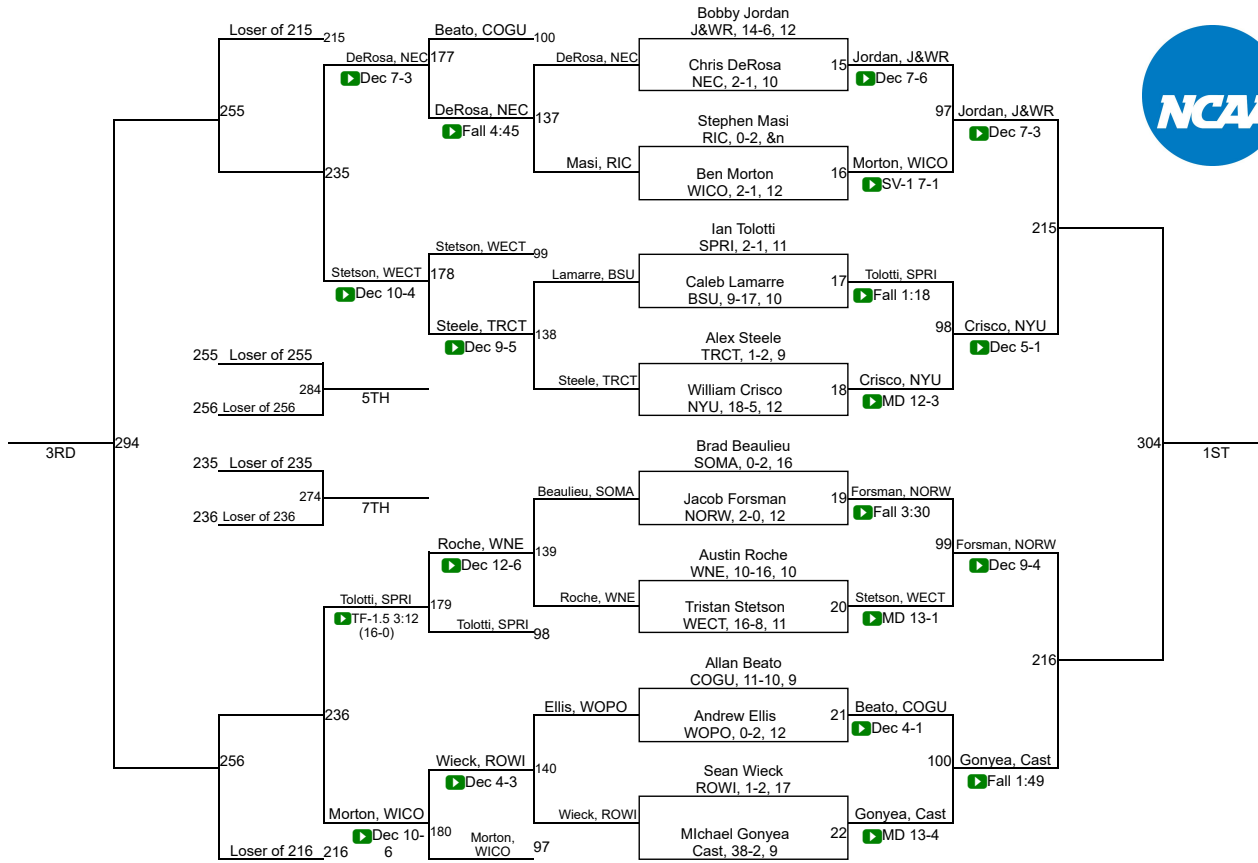

NCAA DIII Regional Northeast

125

NCAA DIII Regional Northeast

133

NCAA DIII Regional Northeast

141

NCAA DIII Regional Northeast

165

NCAA DIII Regional Northeast

197

NCAA DIII Regional Northeast

285

Team Scores

Printed on 02/23/2019 06:06 p.m.

Team Scores		
1	JWU (Providence)	91.5
2	Coast Guard	66.5
3	Castleton	64.0
4	Roger Williams	63.5
5	NYU	57.5
6	WPI	51.0
7	Williams	47.5
8	Wesleyan (CT)	42.0
9	Southern Me.	38.5
10	Springfield	37.0
11	Western New Eng.	33.0
12	New England Col.	28.5
13	Norwich	26.5
14	Trinity (CT)	21.0
15	Bridgewater St.	19.5
16	Rhode Island Col.	18.0
17	Plymouth St.	8.0