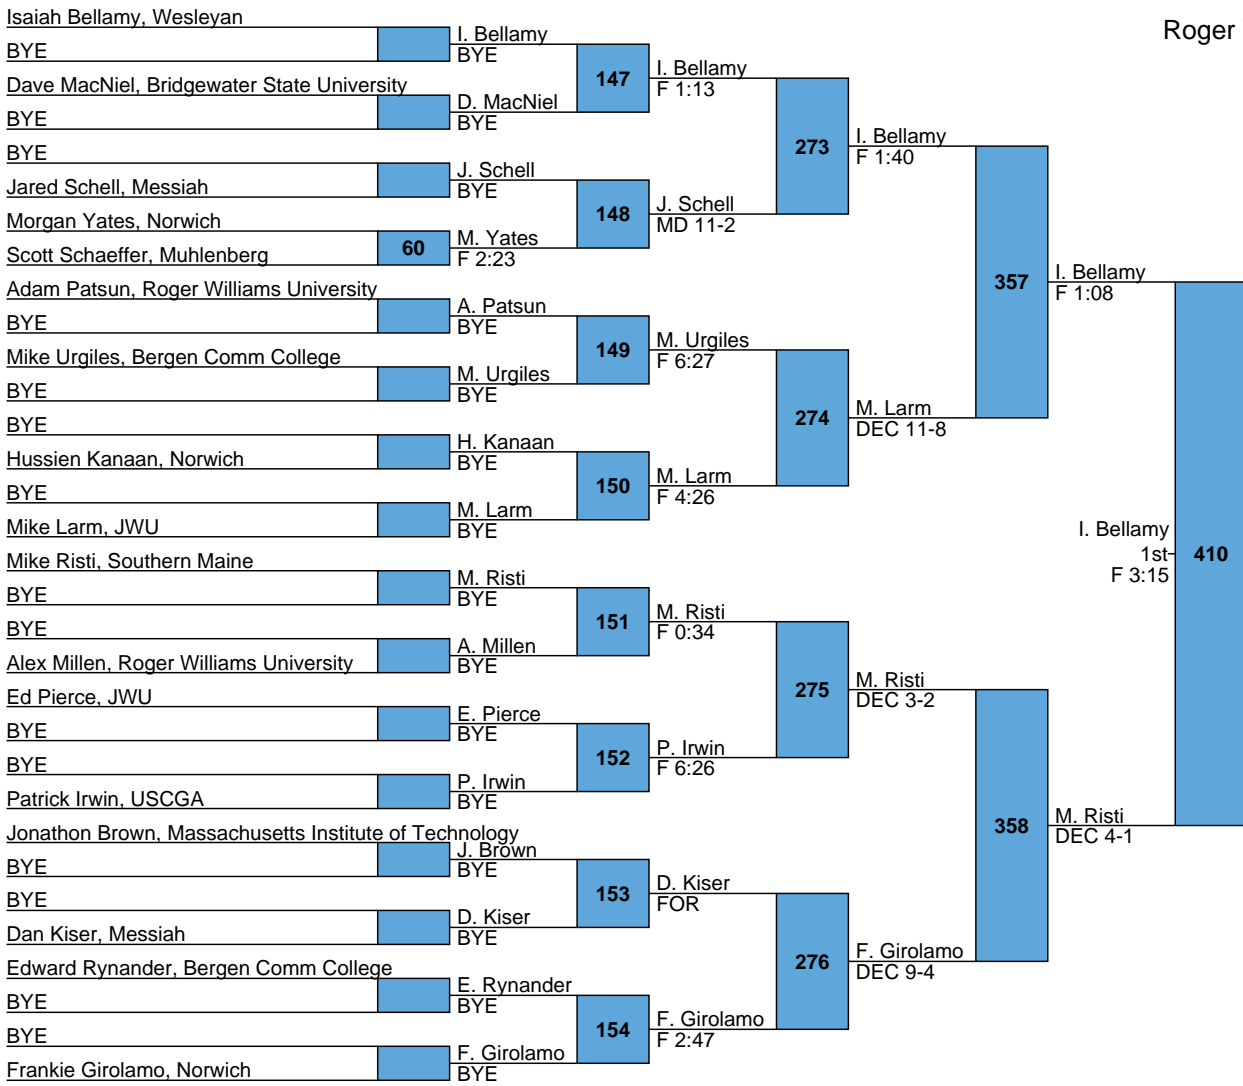

L361 Z. Murillo vs S. Nadera
M FOR 9-3 4:15
L362 S. Nadera vs A. Daouk
DEC 8-4 M FOR 0-0 0:00

L363 M FOR J. Jacobi 5th
 L364 DEC 4-2 M FOR

Roger Williams Invitational
 NCAA
 157

L369 T. Grippi
TF 20-5 7:00
B. Robin 394
L370 NC
T. Grippi
5th
NC

L371 A. Frometa
 DEC 8-7
 J. Smith
 L372 DEC 10-9
 J. Smith
 DEC 4-2 SV

L375 B. Leonard H. Oberlander
 MD 20-8 5th
 L376 F 5:51 M FOR

L379 F. Girolamo M FOR 409
 L380 M. Larm 5th M FOR

Rank	Team	Points
1	JWU	171
2	Messiah	169.5
3	Roger Williams University	132.5
4	USCGA	131.5
5	Southern Maine	114.5
6	Wesleyan	109
7	Muhlenberg	84
8	Norwich	54.5
9	Bridgewater State University	37
10	USMMA	36.5
11	Massachusetts Institute of Technology	5.5
12	LIU Post	4.5
13	Bergen Comm College	4