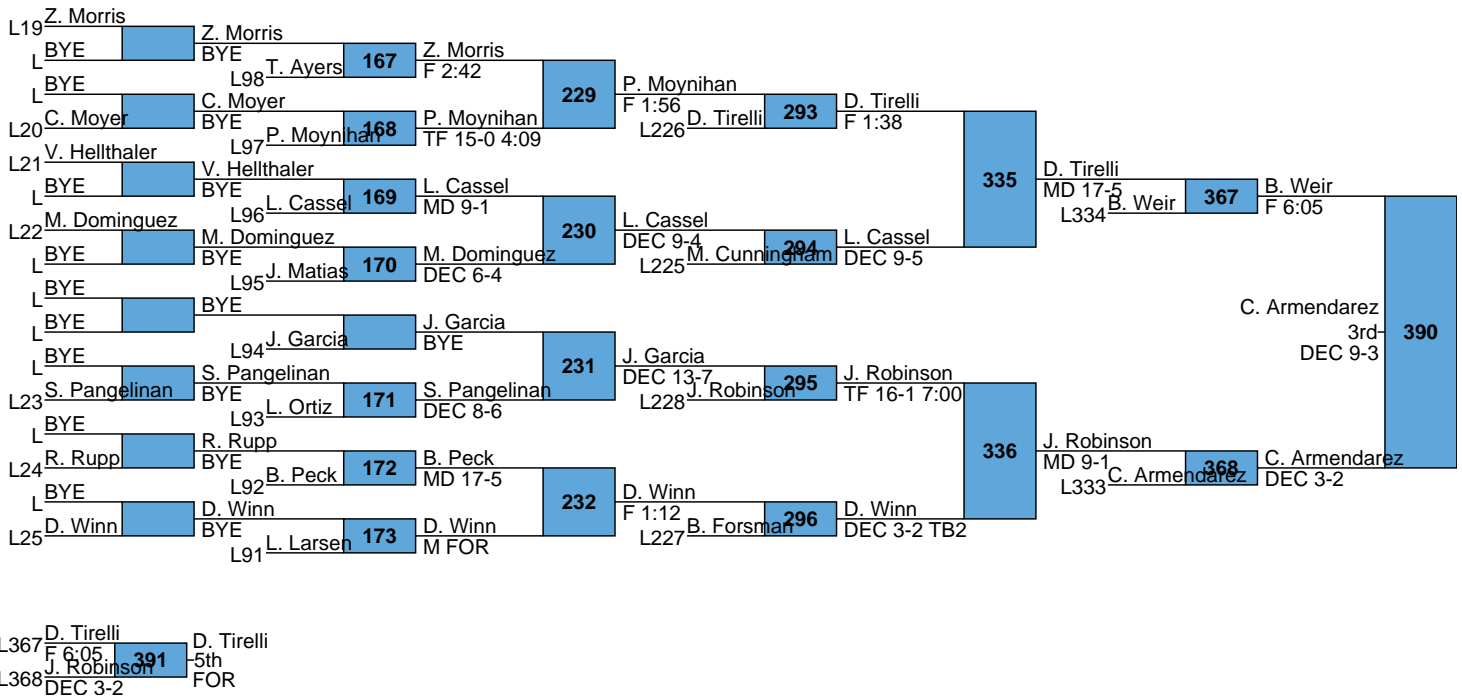

L361 Z. Murillo vs S. Nadera
M FOR 9-3 4:15
L362 S. Nadera vs A. Daouk
DEC 8-4 M FOR 0-0 0:00

L363 M FOR J. Jacobi 5th
 L364 DEC 4-2 M FOR

Roger Williams Invitational
 NCAA
 157

L369 T. Grippi
TF 20-5 7:00
B. Robin 394
L370 NC
T. Grippi
5th
NC

L371 A. Frometa
 DEC 8-7
 J. Smith
 L372 DEC 10-9
 J. Smith
 DEC 4-2 SV

L375 B. Leonard H. Oberlander
 MD 20-8 5th
 L376 F 5:51 M FOR

L379 F. Girolamo M FOR 409
 L380 M. Larm 5th M FOR

Rank	Team	Points
1	JWU	171
2	Messiah	169.5
3	Roger Williams University	132.5
4	USCGA	131.5
5	Southern Maine	114.5
6	Wesleyan	109
7	Muhlenberg	84
8	Norwich	54.5
9	Bridgewater State University	37
10	USMMA	36.5
11	Massachusetts Institute of Technology	5.5
12	LIU Post	4.5
13	Bergen Comm College	4