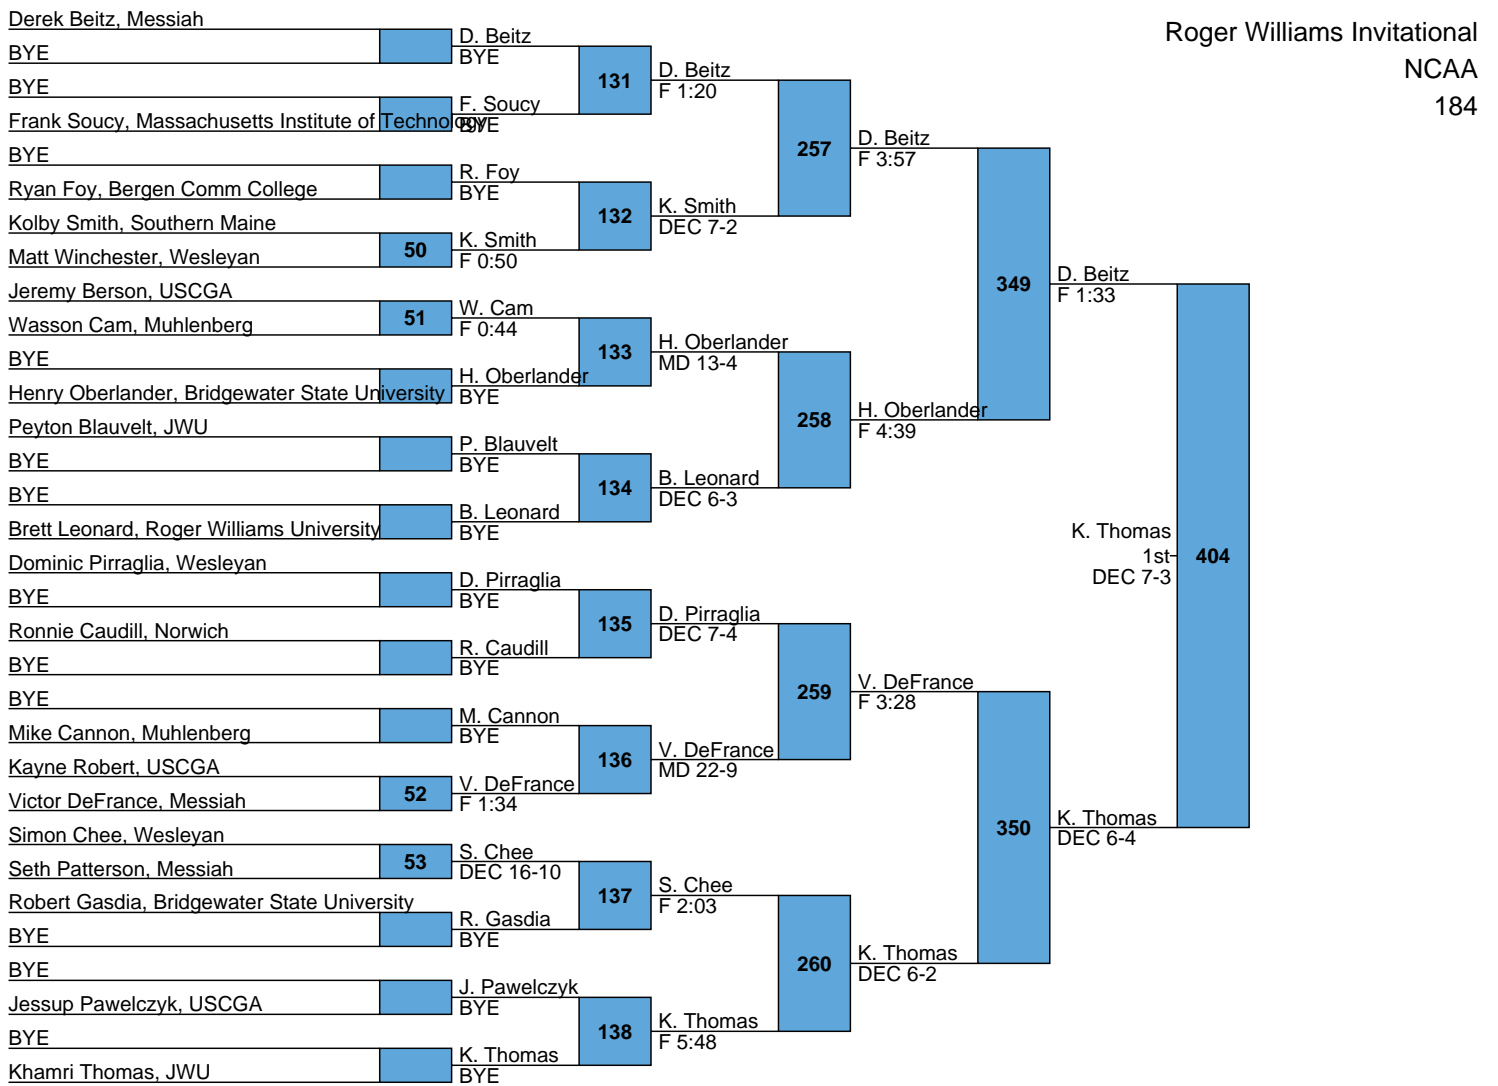

L361 Z. Murillo vs S. Nadera
M FOR 9-3 4:15
L362 S. Nadera vs A. Daouk
DEC 8-4 M FOR 0-0 0:00

L363 M FOR J. Jacobi 5th
 L364 DEC 4-2 M FOR

Roger Williams Invitational
 NCAA
 157

L369 T. Grippi
TF 20-5 7:00
B. Robin 394
L370 NC
T. Grippi
5th
NC

L371 A. Frometa
 DEC 8-7
 J. Smith
 L372 DEC 10-9
 J. Smith
 DEC 4-2 SV

L375 B. Leonard H. Oberlander
 MD 20-8 5th
 L376 F 5:51 M FOR

L379 F. Girolamo M FOR 409
 L380 M. Larm 5th M FOR

Rank	Team	Points
1	JWU	171
2	Messiah	169.5
3	Roger Williams University	132.5
4	USCGA	131.5
5	Southern Maine	114.5
6	Wesleyan	109
7	Muhlenberg	84
8	Norwich	54.5
9	Bridgewater State University	37
10	USMMA	36.5
11	Massachusetts Institute of Technology	5.5
12	LIU Post	4.5
13	Bergen Comm College	4