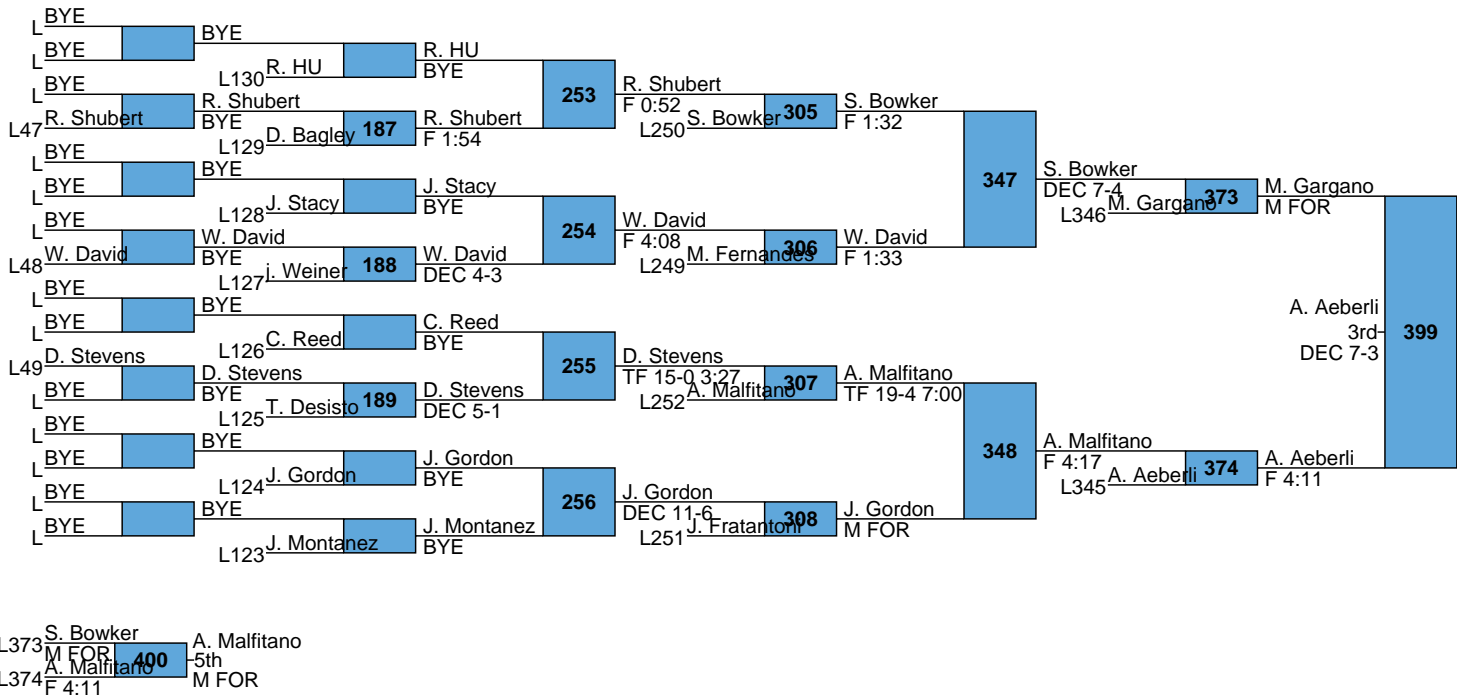

L361 Z. Murillo vs S. Nadera
M FOR 9-3 4:15
L362 S. Nadera vs A. Daouk
DEC 8-4 M FOR 0-0 0:00

L363 M FOR J. Jacobi 5th
 L364 DEC 4-2 M FOR

Roger Williams Invitational
 NCAA
 157

L369 T. Grippi
TF 20-5 7:00
B. Robin 394
L370 NC
T. Grippi
5th
NC

L371 A. Frometa
 DEC 8-7
 J. Smith
 L372 DEC 10-9
 J. Smith
 DEC 4-2 SV

L375 B. Leonard H. Oberlander
 MD 20-8 5th
 L376 F 5:51 M FOR

L379 F. Girolamo M FOR 409
 L380 M. Larm 5th M FOR

Rank	Team	Points
1	JWU	171
2	Messiah	169.5
3	Roger Williams University	132.5
4	USCGA	131.5
5	Southern Maine	114.5
6	Wesleyan	109
7	Muhlenberg	84
8	Norwich	54.5
9	Bridgewater State University	37
10	USMMA	36.5
11	Massachusetts Institute of Technology	5.5
12	LIU Post	4.5
13	Bergen Comm College	4