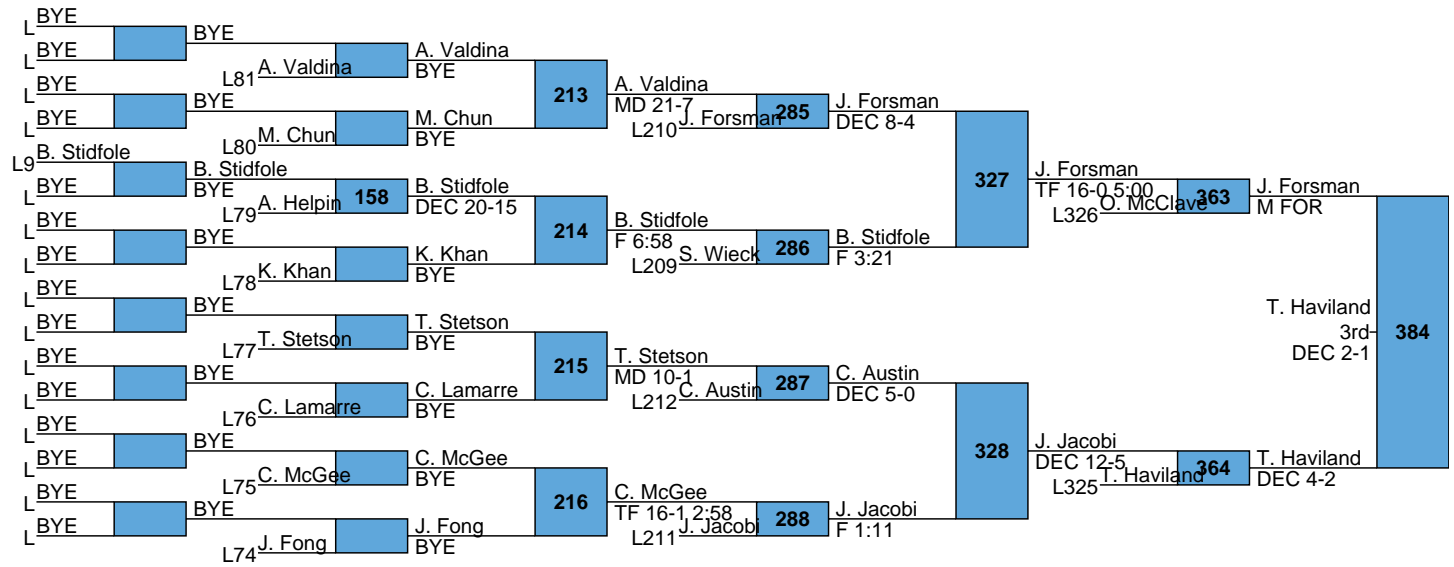

L361 Z. Murillo vs S. Nadera
M FOR 9-3 4:15
L362 S. Nadera vs A. Daouk
DEC 8-4 M FOR 0-0 0:00

L363 M FOR J. Jacobi 5th
 L364 DEC 4-2 M FOR

Roger Williams Invitational
 NCAA
 157

L369 T. Grippi
TF 20-5 7:00
B. Robin 394
L370 NC
T. Grippi
5th
NC

L371 A. Frometa
 DEC 8-7
 J. Smith
 L372 DEC 10-9
 J. Smith
 DEC 4-2 SV

L375 B. Leonard H. Oberlander
 MD 20-8 5th
 L376 F 5:51 M FOR

L379 F. Girolamo M FOR 409
 L380 M. Larm 5th M FOR

Rank	Team	Points
1	JWU	171
2	Messiah	169.5
3	Roger Williams University	132.5
4	USCGA	131.5
5	Southern Maine	114.5
6	Wesleyan	109
7	Muhlenberg	84
8	Norwich	54.5
9	Bridgewater State University	37
10	USMMA	36.5
11	Massachusetts Institute of Technology	5.5
12	LIU Post	4.5
13	Bergen Comm College	4