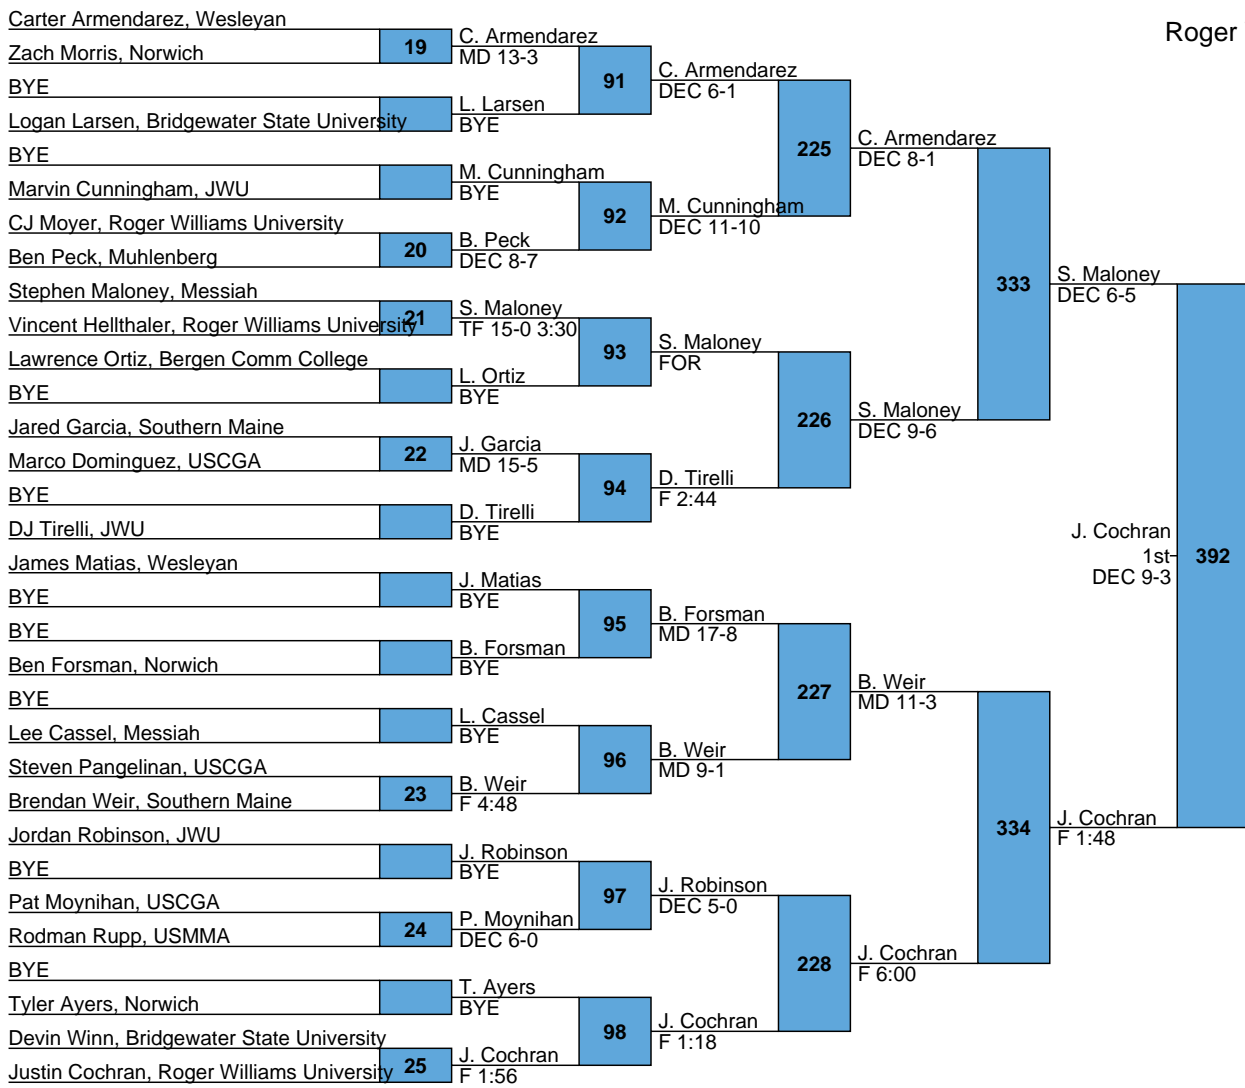

L361 Z. Murillo vs S. Nadera
M FOR 9-3 4:15
L362 S. Nadera vs A. Daouk
DEC 8-4 M FOR 0-0 0:00

L363 M FOR J. Jacobi 5th
 L364 DEC 4-2 M FOR

Roger Williams Invitational
 NCAA
 157

L369 T. Grippi
TF 20-5 7:00
B. Robin 394
L370 NC
T. Grippi
5th
NC

L371 A. Frometa
 DEC 8-7
 J. Smith
 L372 DEC 10-9
 J. Smith
 DEC 4-2 SV

L375 B. Leonard H. Oberlander
 MD 20-8 5th
 L376 F 5:51 M FOR

L379 F. Girolamo M FOR 409
 L380 M. Larm 5th M FOR

Rank	Team	Points
1	JWU	171
2	Messiah	169.5
3	Roger Williams University	132.5
4	USCGA	131.5
5	Southern Maine	114.5
6	Wesleyan	109
7	Muhlenberg	84
8	Norwich	54.5
9	Bridgewater State University	37
10	USMMA	36.5
11	Massachusetts Institute of Technology	5.5
12	LIU Post	4.5
13	Bergen Comm College	4