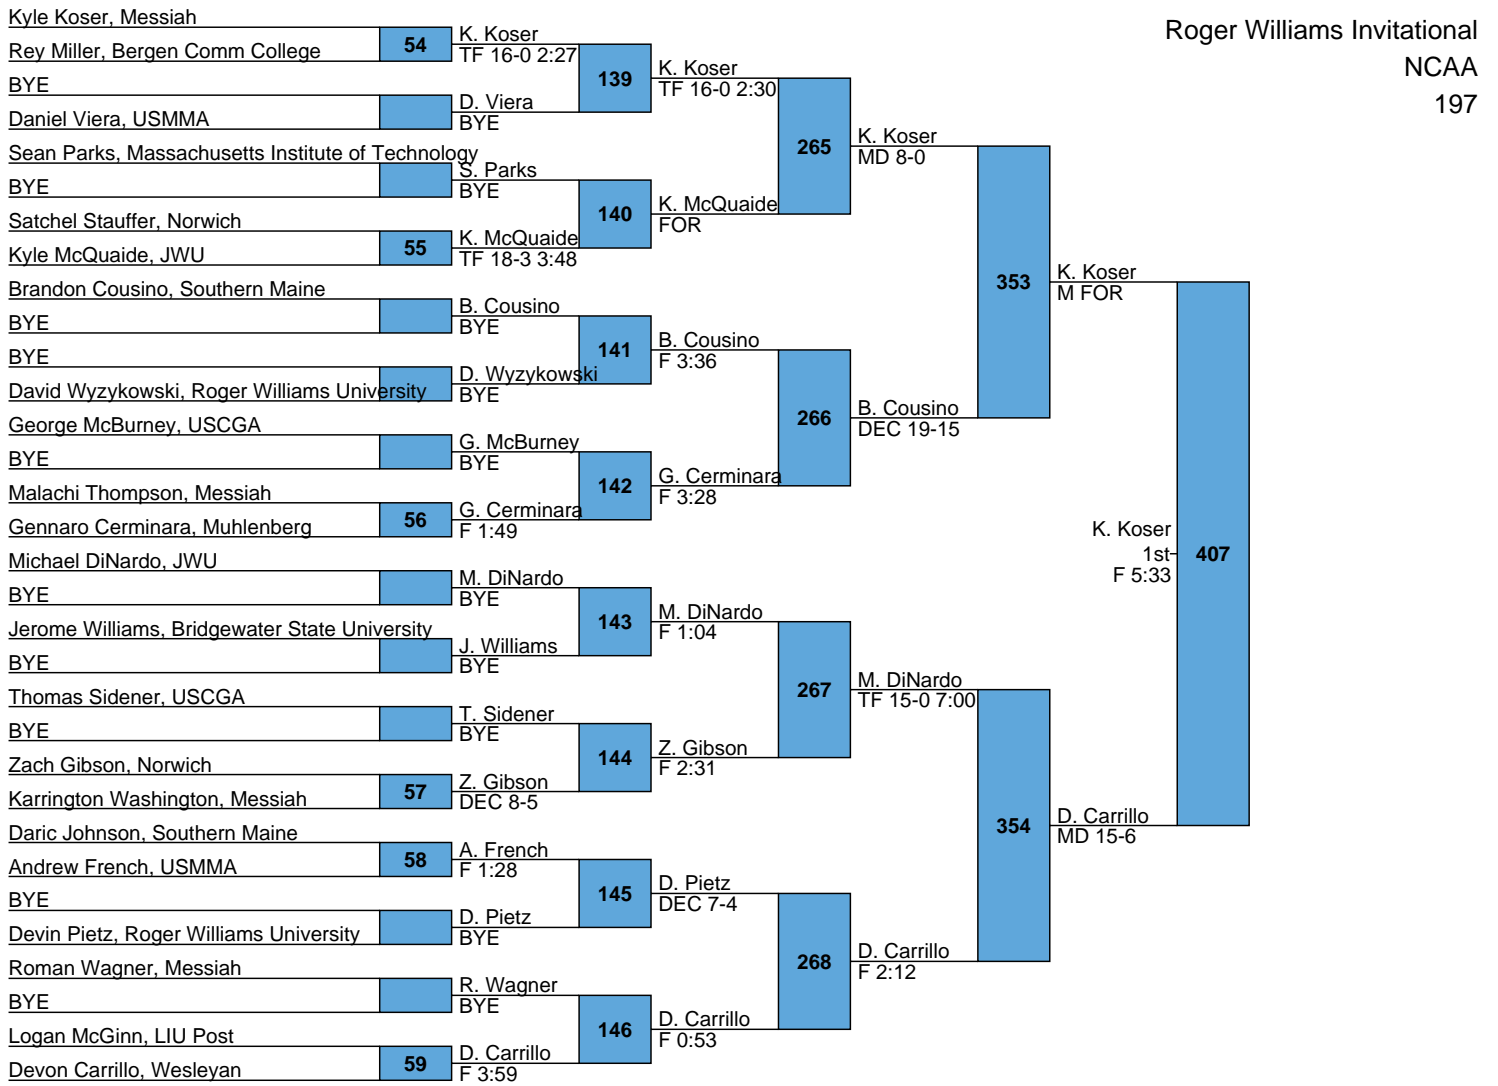

L361 Z. Murillo vs S. Nadera
M FOR 9-3 4:15
L362 S. Nadera vs A. Daouk
DEC 8-4 M FOR 0-0 0:00

L363 M FOR J. Jacobi 5th
 L364 DEC 4-2 M FOR

Roger Williams Invitational
 NCAA
 157

L369 T. Grippi
TF 20-5 7:00
B. Robin 394
L370 NC
T. Grippi
5th
NC

L371 A. Frometa
 DEC 8-7
 J. Smith
 L372 DEC 10-9
 J. Smith
 DEC 4-2 SV

L375 B. Leonard H. Oberlander
 MD 20-8 5th
 L376 F 5:51 M FOR

L379 F. Girolamo M FOR 409
 L380 M. Larm 5th M FOR

Rank	Team	Points
1	JWU	171
2	Messiah	169.5
3	Roger Williams University	132.5
4	USCGA	131.5
5	Southern Maine	114.5
6	Wesleyan	109
7	Muhlenberg	84
8	Norwich	54.5
9	Bridgewater State University	37
10	USMMA	36.5
11	Massachusetts Institute of Technology	5.5
12	LIU Post	4.5
13	Bergen Comm College	4