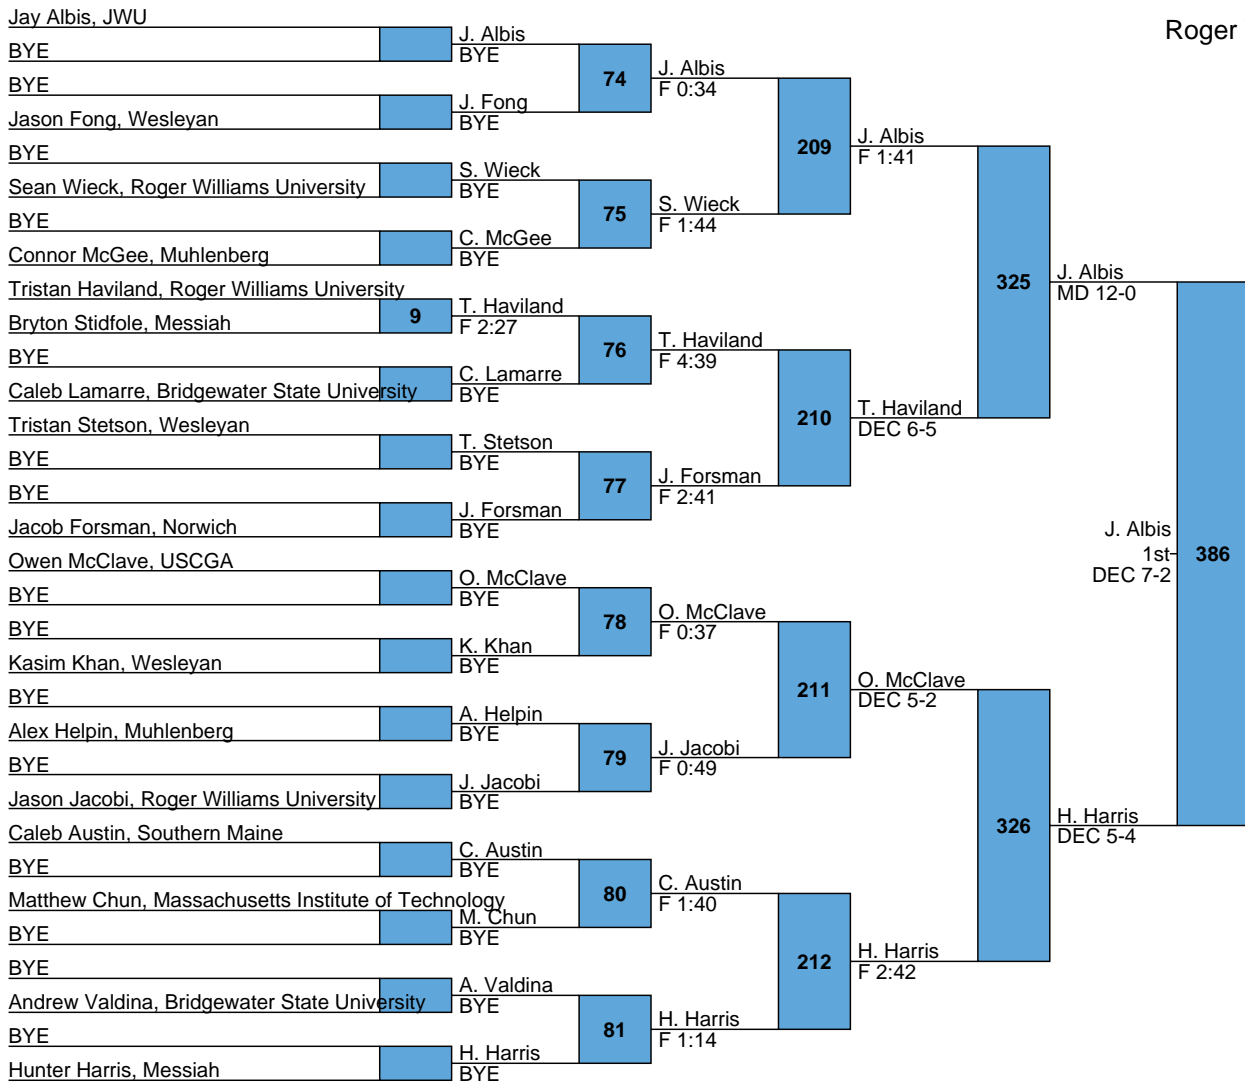

L361 Z. Murillo vs S. Nadera
M FOR 9-3 4:15
L362 S. Nadera vs A. Daouk
DEC 8-4 M FOR 0-0 0:00

L363 M FOR J. Jacobi 5th
 L364 DEC 4-2 M FOR

Roger Williams Invitational
 NCAA
 157

L369 T. Grippi
TF 20-5 7:00
B. Robin 394
L370 NC
T. Grippi
5th
NC

L371 A. Frometa
 DEC 8-7
 J. Smith
 L372 DEC 10-9
 J. Smith
 DEC 4-2 SV

L375 B. Leonard H. Oberlander
 MD 20-8 5th
 L376 F 5:51 M FOR

L379 F. Girolamo M FOR 409
 L380 M. Larm 5th M FOR

Rank	Team	Points
1	JWU	171
2	Messiah	169.5
3	Roger Williams University	132.5
4	USCGA	131.5
5	Southern Maine	114.5
6	Wesleyan	109
7	Muhlenberg	84
8	Norwich	54.5
9	Bridgewater State University	37
10	USMMA	36.5
11	Massachusetts Institute of Technology	5.5
12	LIU Post	4.5
13	Bergen Comm College	4