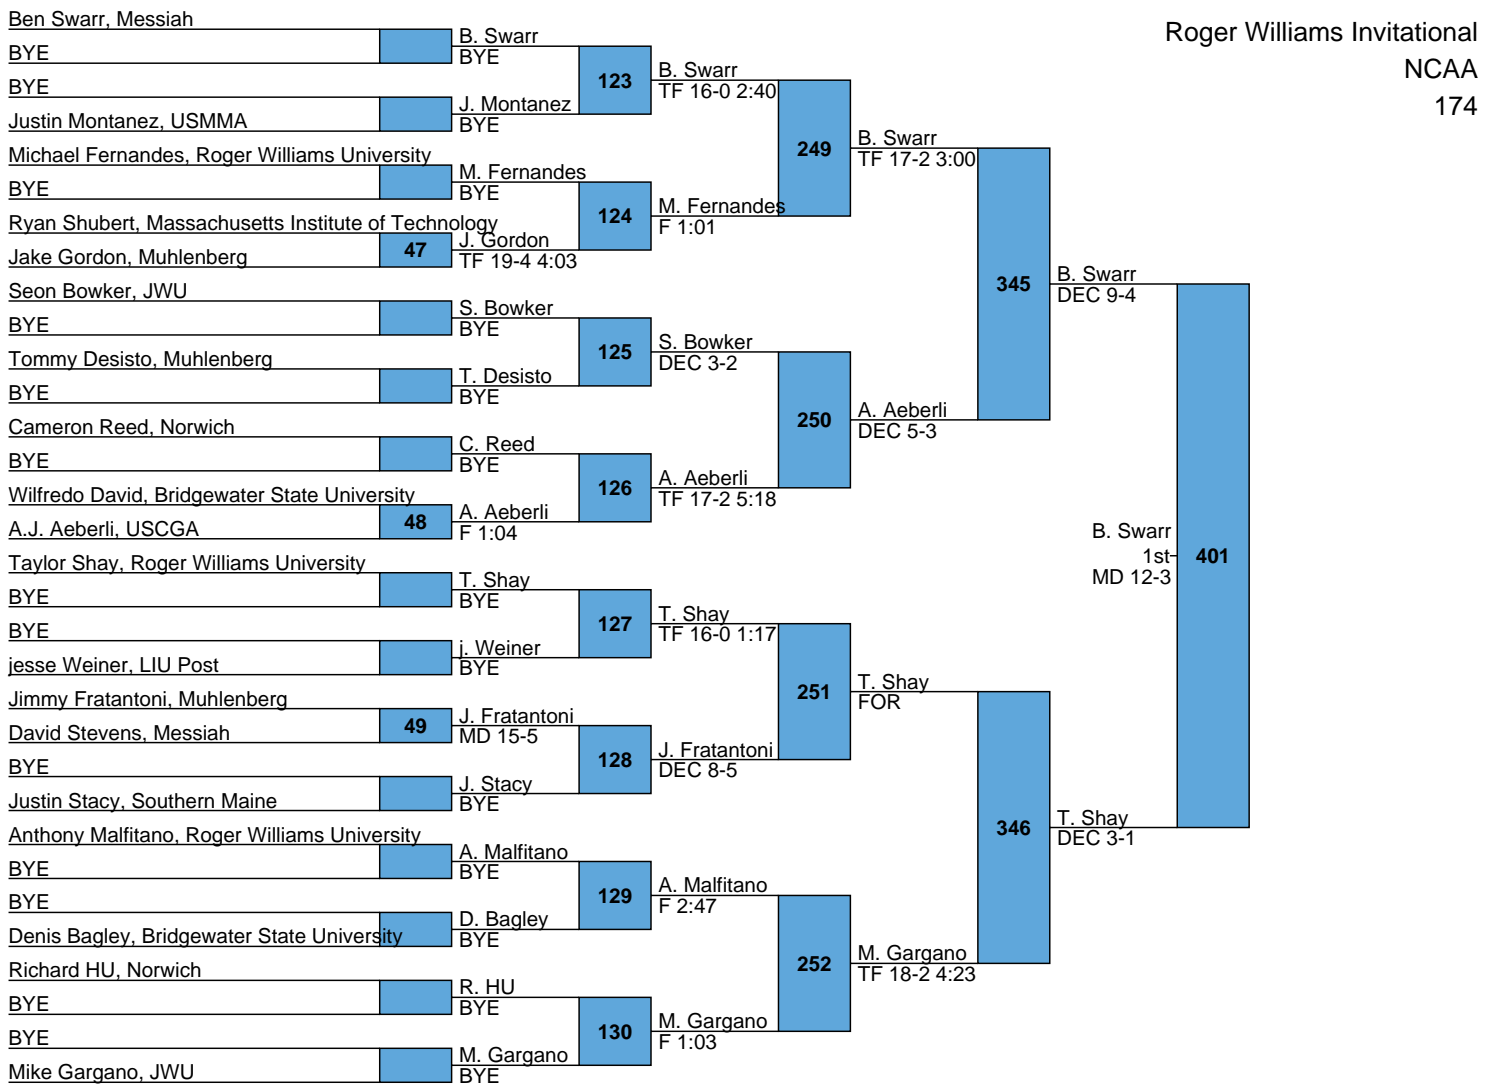

L361 Z. Murillo vs S. Nadera
M FOR 9-3 4:15
L362 S. Nadera vs A. Daouk
DEC 8-4 M FOR 0-0 0:00

L363 M FOR J. Jacobi 5th
 L364 DEC 4-2 M FOR

Roger Williams Invitational
 NCAA
 157

L369 T. Grippi
TF 20-5 7:00
B. Robin 394
L370 NC
T. Grippi
5th
NC

L371 A. Frometa
 DEC 8-7
 J. Smith
 L372 DEC 10-9
 J. Smith
 DEC 4-2 SV

L375 B. Leonard H. Oberlander
 MD 20-8 5th
 L376 F 5:51 M FOR

L379 F. Girolamo M FOR 409
 L380 M. Larm 5th M FOR

Rank	Team	Points
1	JWU	171
2	Messiah	169.5
3	Roger Williams University	132.5
4	USCGA	131.5
5	Southern Maine	114.5
6	Wesleyan	109
7	Muhlenberg	84
8	Norwich	54.5
9	Bridgewater State University	37
10	USMMA	36.5
11	Massachusetts Institute of Technology	5.5
12	LIU Post	4.5
13	Bergen Comm College	4