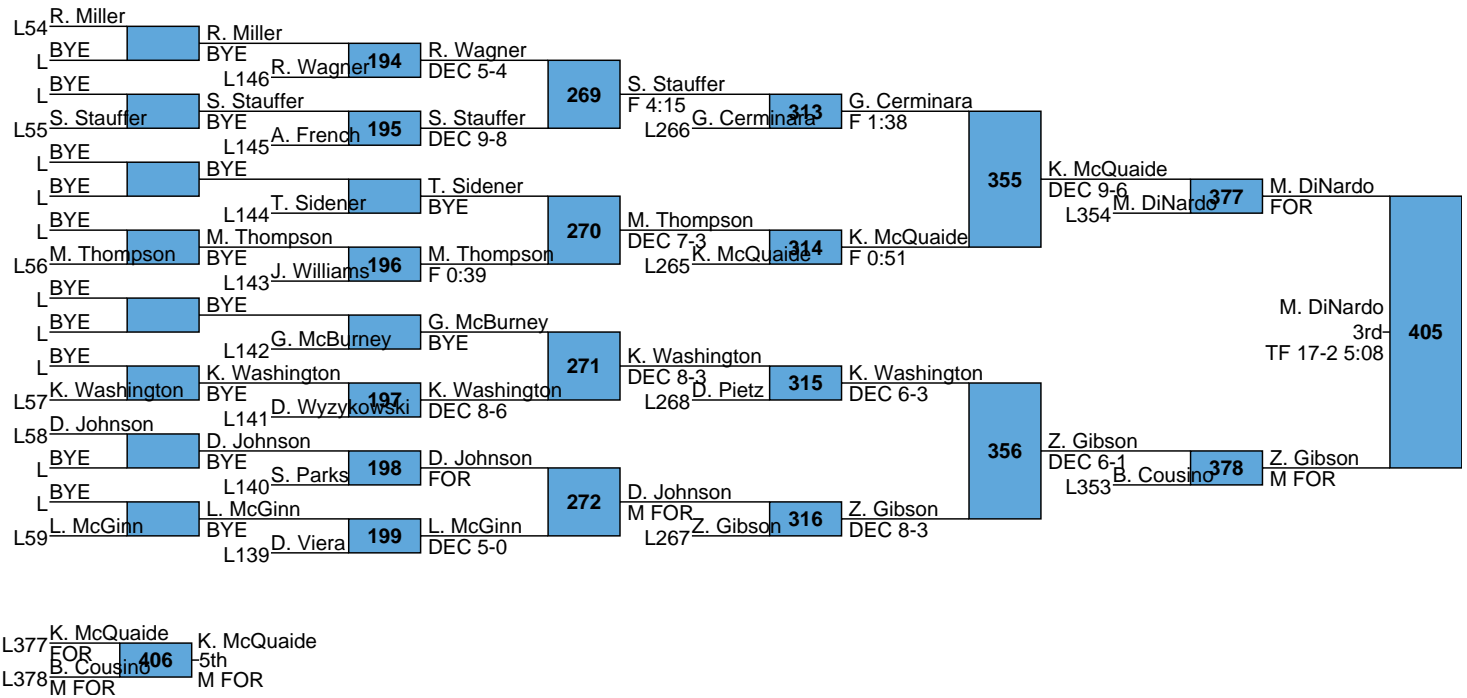

L361 Z. Murillo vs S. Nadera
M FOR 9-3 4:15
L362 S. Nadera vs A. Daouk
DEC 8-4 M FOR 0-0 0:00

L363 M FOR J. Jacobi 5th
 L364 DEC 4-2 M FOR

Roger Williams Invitational
 NCAA
 157

L369 T. Grippi
TF 20-5 7:00
B. Robin 394
L370 NC
T. Grippi
5th
NC

L371 A. Frometa
 DEC 8-7
 J. Smith
 L372 DEC 10-9
 J. Smith
 DEC 4-2 SV

L375 B. Leonard H. Oberlander
 MD 20-8 5th
 L376 F 5:51 M FOR

L379 F. Girolamo M FOR 409
 L380 M. Larm 5th M FOR

Rank	Team	Points
1	JWU	171
2	Messiah	169.5
3	Roger Williams University	132.5
4	USCGA	131.5
5	Southern Maine	114.5
6	Wesleyan	109
7	Muhlenberg	84
8	Norwich	54.5
9	Bridgewater State University	37
10	USMMA	36.5
11	Massachusetts Institute of Technology	5.5
12	LIU Post	4.5
13	Bergen Comm College	4