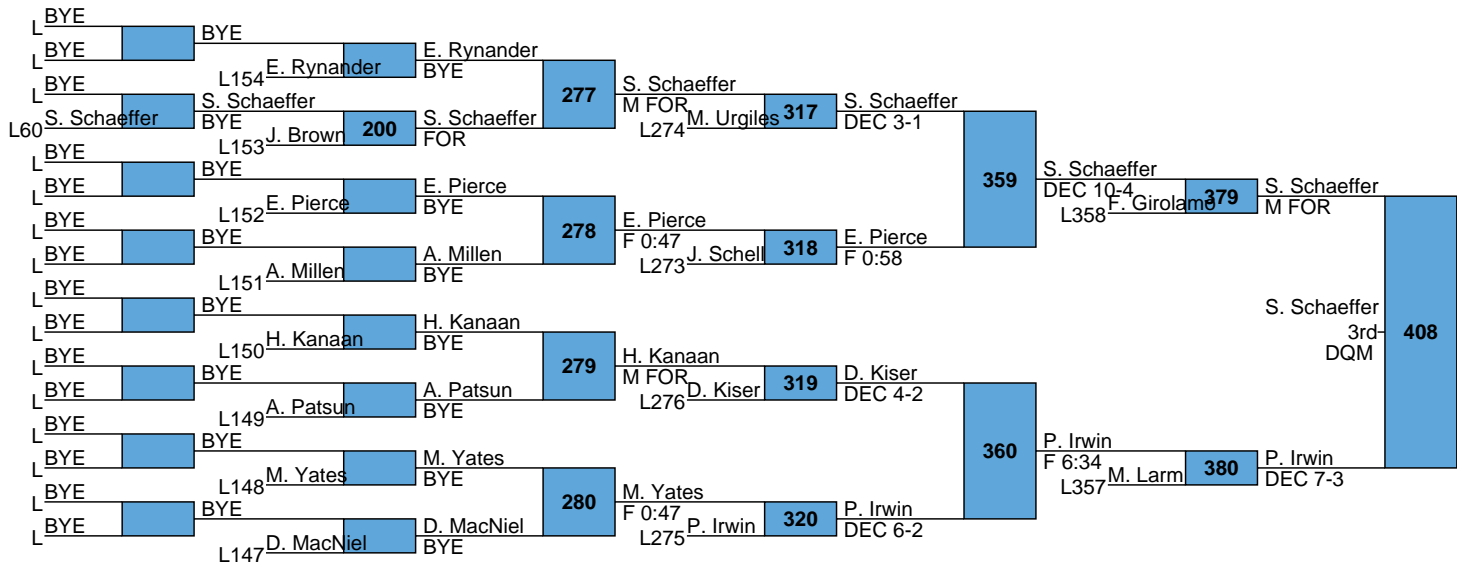

L361 Z. Murillo vs S. Nadera
M FOR 9-3 4:15
L362 S. Nadera vs A. Daouk
DEC 8-4 M FOR 0-0 0:00

L363 M FOR J. Jacobi 5th
 L364 DEC 4-2 M FOR

Roger Williams Invitational
 NCAA
 157

L369 T. Grippi
TF 20-5 7:00
B. Robin 394
L370 NC
T. Grippi
5th
NC

L371 A. Frometa
 DEC 8-7
 J. Smith
 L372 DEC 10-9
 J. Smith
 DEC 4-2 SV

L375 B. Leonard H. Oberlander
 MD 20-8 5th
 L376 F 5:51 M FOR

L379 F. Girolamo M FOR 409
 L380 M. Larm 5th M FOR

Rank	Team	Points
1	JWU	171
2	Messiah	169.5
3	Roger Williams University	132.5
4	USCGA	131.5
5	Southern Maine	114.5
6	Wesleyan	109
7	Muhlenberg	84
8	Norwich	54.5
9	Bridgewater State University	37
10	USMMA	36.5
11	Massachusetts Institute of Technology	5.5
12	LIU Post	4.5
13	Bergen Comm College	4