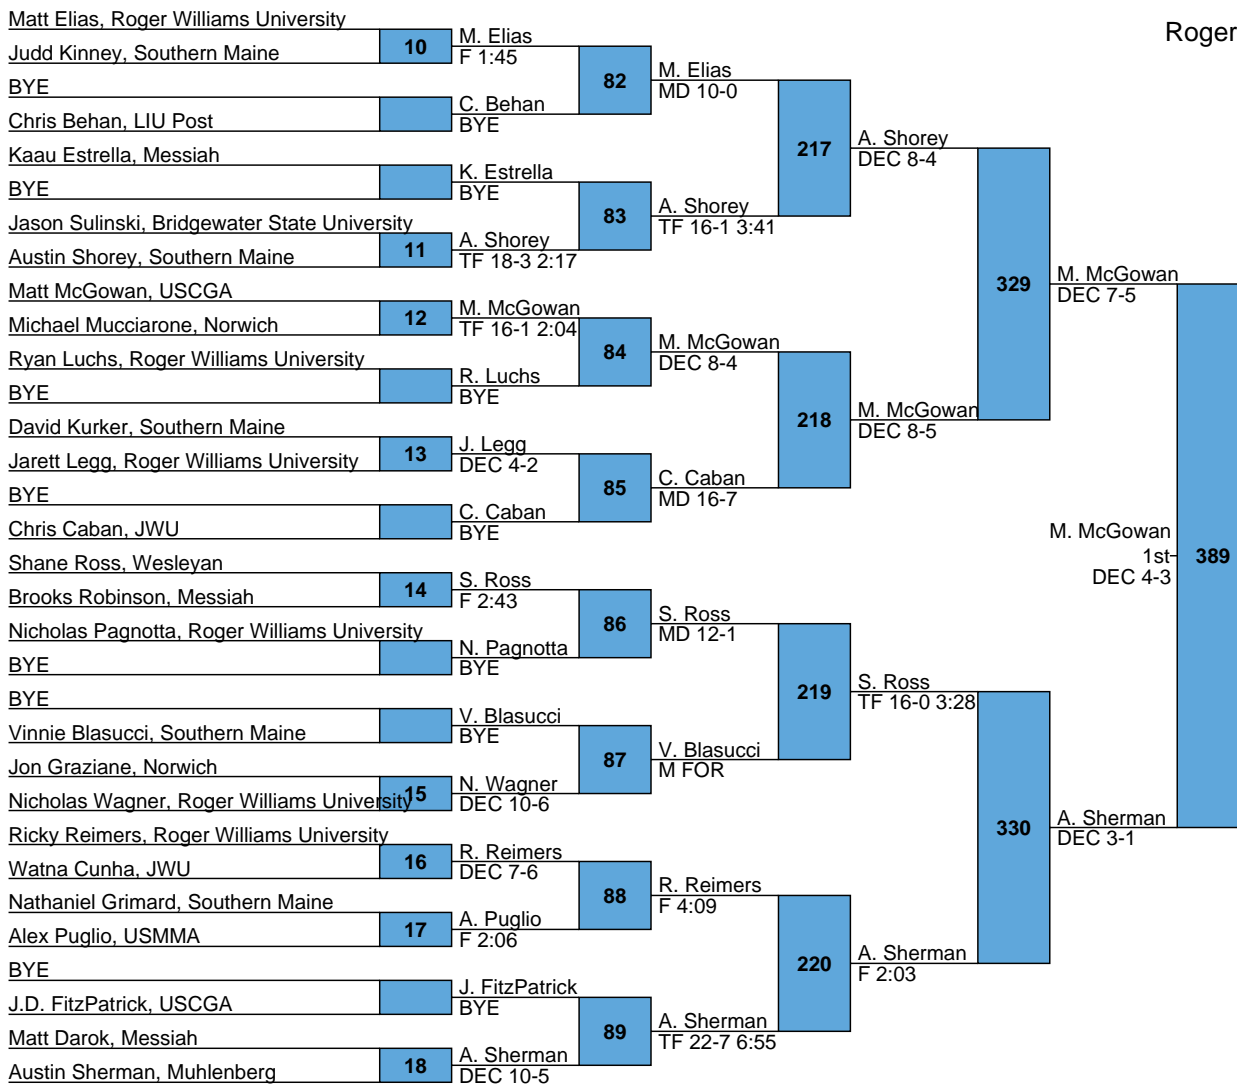

L361 Z. Murillo vs S. Nadera
M FOR 9-3 4:15
L362 S. Nadera vs A. Daouk
DEC 8-4 M FOR 0-0 0:00

L363 M FOR J. Jacobi 5th
 L364 DEC 4-2 M FOR

Roger Williams Invitational
 NCAA
 157

L369 T. Grippi
TF 20-5 7:00
B. Robin 394
L370 NC
T. Grippi
5th
NC

L371 A. Frometa
 DEC 8-7
 J. Smith
 L372 DEC 10-9
 J. Smith
 DEC 4-2 SV

L375 B. Leonard H. Oberlander
 MD 20-8 5th
 L376 F 5:51 M FOR

L379 F. Girolamo M FOR 409
 L380 M. Larm 5th M FOR

Rank	Team	Points
1	JWU	171
2	Messiah	169.5
3	Roger Williams University	132.5
4	USCGA	131.5
5	Southern Maine	114.5
6	Wesleyan	109
7	Muhlenberg	84
8	Norwich	54.5
9	Bridgewater State University	37
10	USMMA	36.5
11	Massachusetts Institute of Technology	5.5
12	LIU Post	4.5
13	Bergen Comm College	4