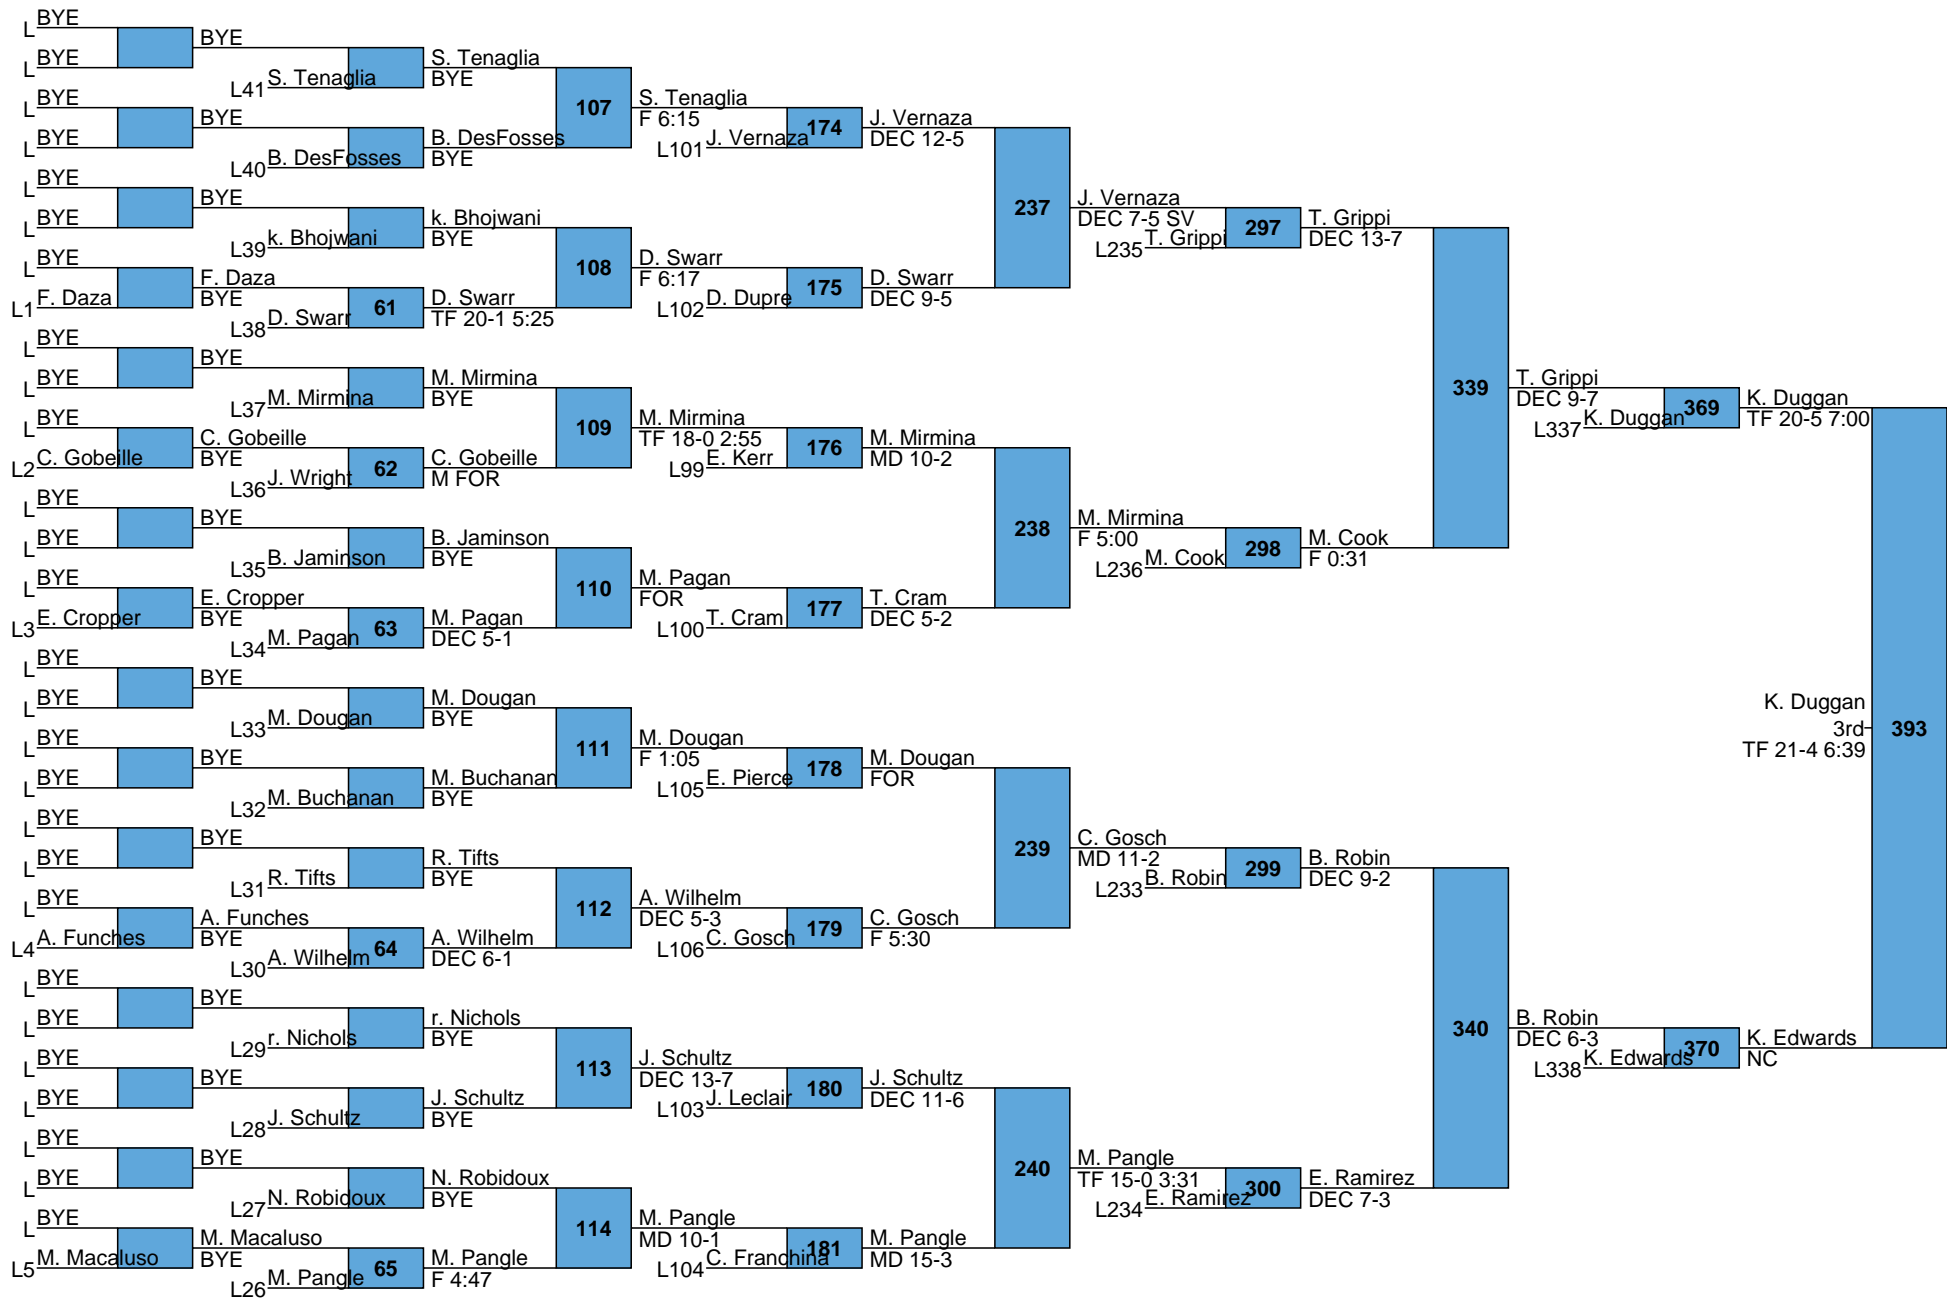

L361 Z. Murillo vs S. Nadera
M FOR 9-3 4:15
L362 S. Nadera vs A. Daouk
DEC 8-4 M FOR 0-0 0:00

L363 M FOR J. Jacobi 5th
 L364 DEC 4-2 M FOR

Roger Williams Invitational
 NCAA
 157

L369 T. Grippi
TF 20-5 7:00
B. Robin 394
L370 NC
T. Grippi
5th
NC

L371 A. Frometa
 DEC 8-7
 J. Smith
 L372 DEC 10-9
 J. Smith
 DEC 4-2 SV

L375 B. Leonard H. Oberlander
 MD 20-8 5th
 L376 F 5:51 M FOR

L379 F. Girolamo M FOR 409
 L380 M. Larm 5th M FOR

Rank	Team	Points
1	JWU	171
2	Messiah	169.5
3	Roger Williams University	132.5
4	USCGA	131.5
5	Southern Maine	114.5
6	Wesleyan	109
7	Muhlenberg	84
8	Norwich	54.5
9	Bridgewater State University	37
10	USMMA	36.5
11	Massachusetts Institute of Technology	5.5
12	LIU Post	4.5
13	Bergen Comm College	4