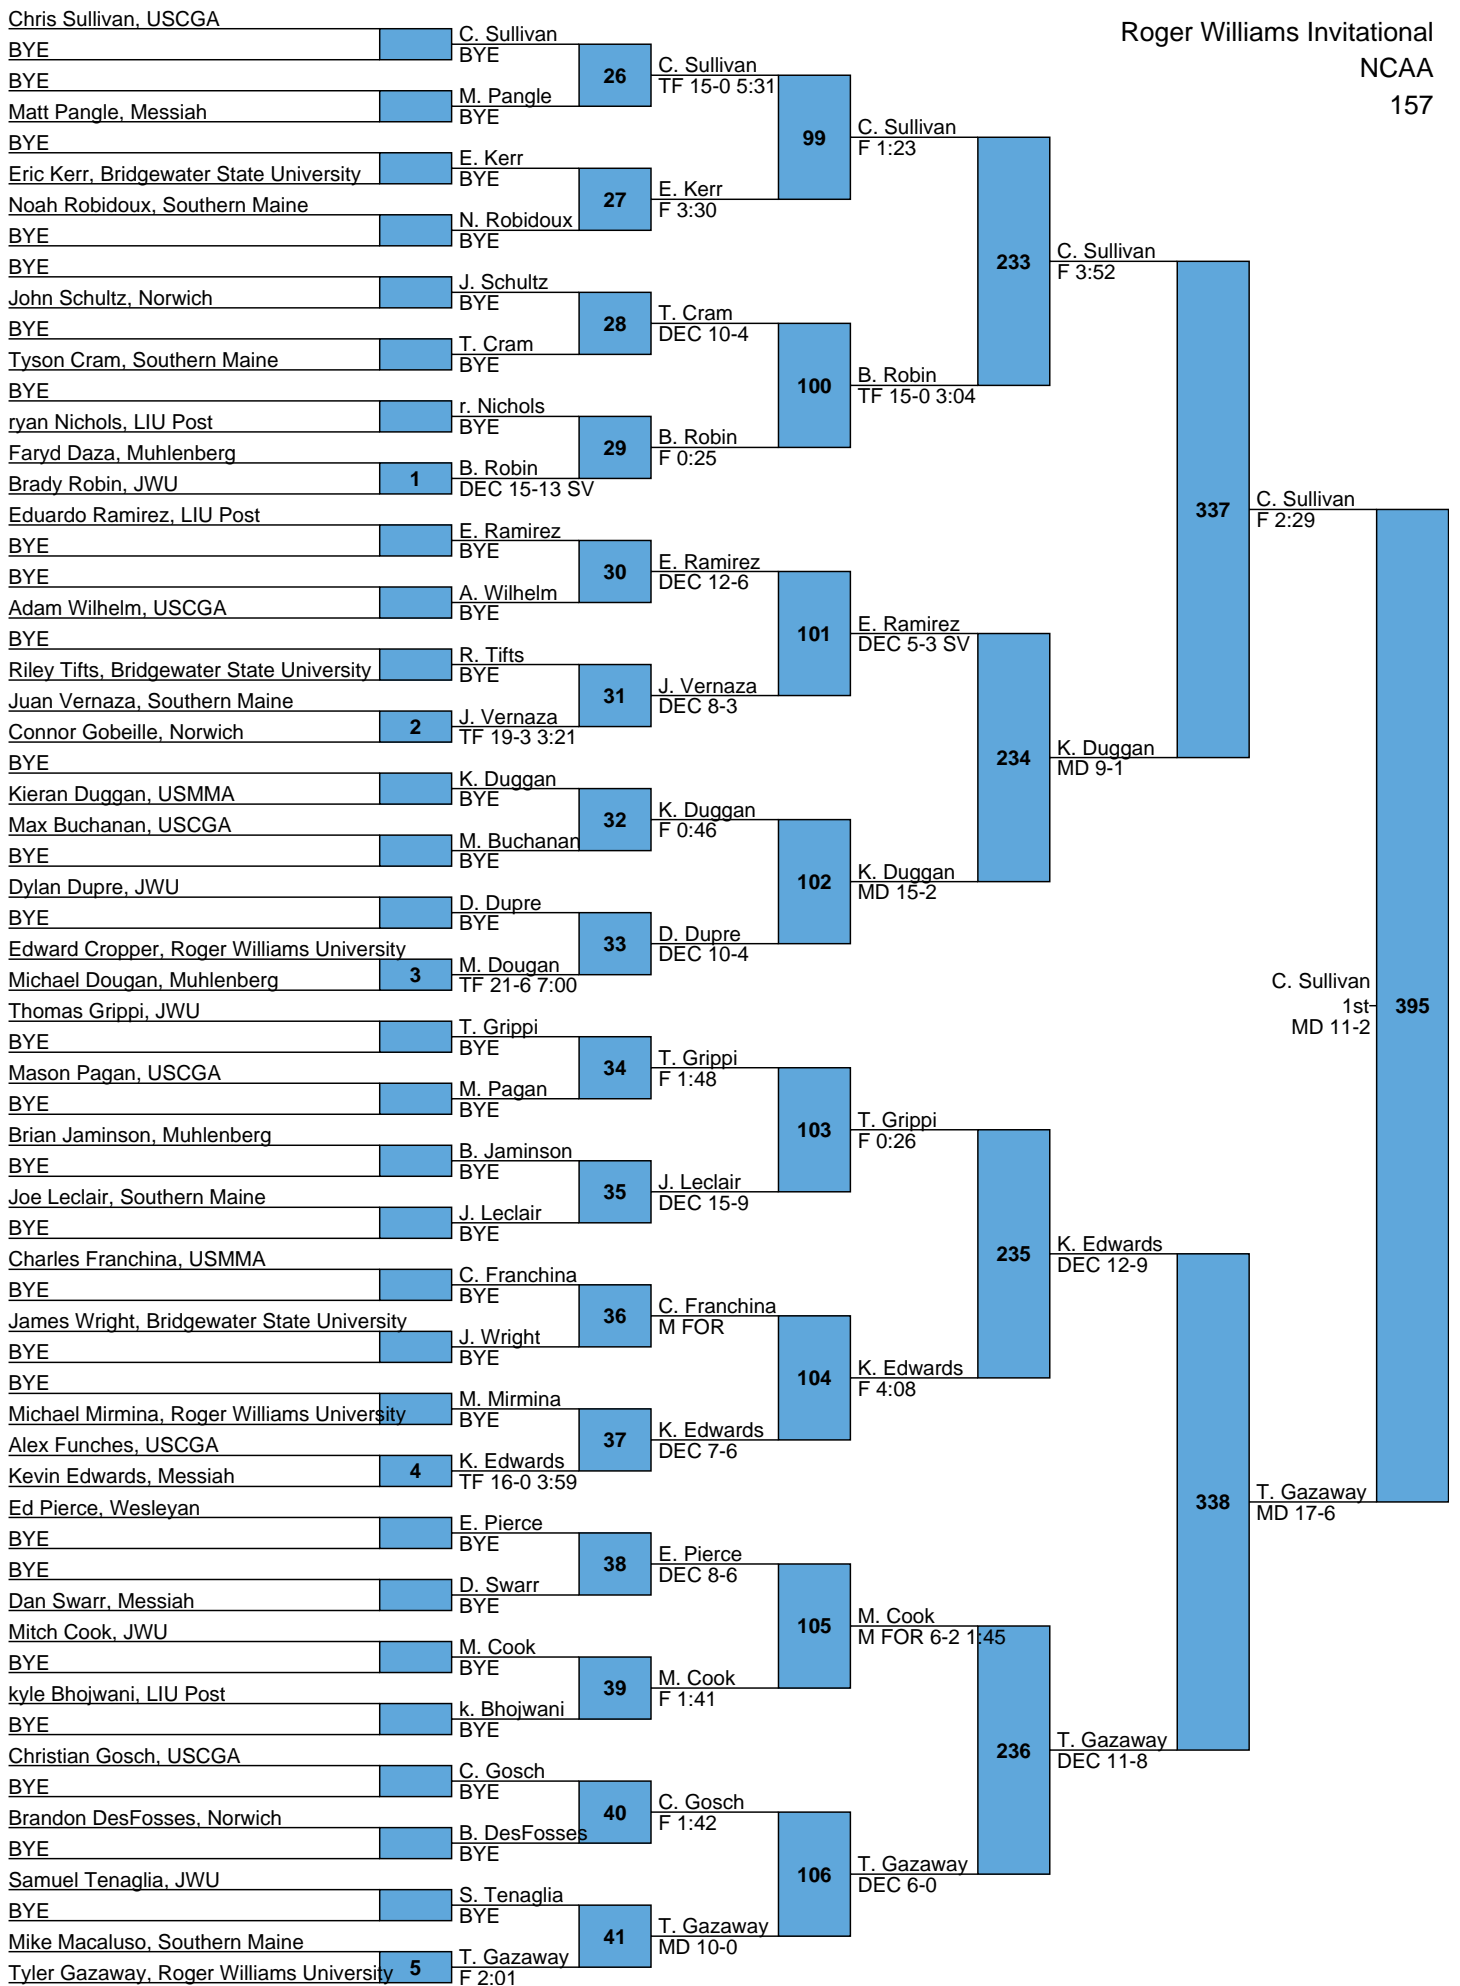

L361 Z. Murillo vs S. Nadera
M FOR 9-3 4:15
L362 S. Nadera vs A. Daouk
DEC 8-4 M FOR 0-0 0:00

L363 M FOR J. Jacobi 5th
 L364 DEC 4-2 M FOR

Roger Williams Invitational
 NCAA
 157

L369 T. Grippi
TF 20-5 7:00
B. Robin 394
L370 NC
T. Grippi
5th
NC

L371 A. Frometa
 DEC 8-7
 J. Smith
 L372 DEC 10-9
 J. Smith
 DEC 4-2 SV

L375 B. Leonard H. Oberlander
 MD 20-8 5th
 L376 F 5:51 M FOR

L379 F. Girolamo M FOR 409
 L380 M. Larm 5th M FOR

Rank	Team	Points
1	JWU	171
2	Messiah	169.5
3	Roger Williams University	132.5
4	USCGA	131.5
5	Southern Maine	114.5
6	Wesleyan	109
7	Muhlenberg	84
8	Norwich	54.5
9	Bridgewater State University	37
10	USMMA	36.5
11	Massachusetts Institute of Technology	5.5
12	LIU Post	4.5
13	Bergen Comm College	4