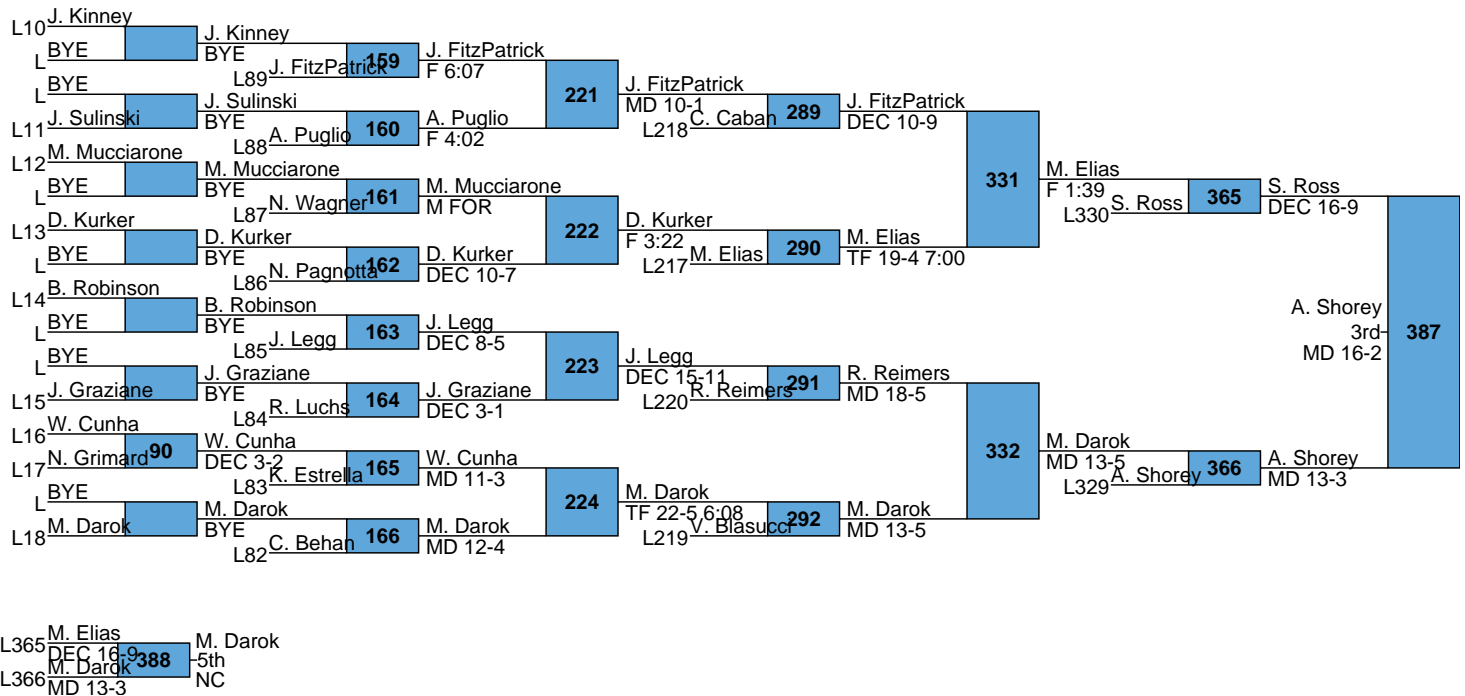

L361 Z. Murillo vs S. Nadera
M FOR 9-3 4:15
L362 S. Nadera vs A. Daouk
DEC 8-4 M FOR 0-0 0:00

L363 M FOR J. Jacobi 5th
 L364 DEC 4-2 M FOR

Roger Williams Invitational
 NCAA
 157

L369 T. Grippi
TF 20-5 7:00
B. Robin 394
L370 NC
T. Grippi
5th
NC

L371 A. Frometa
 DEC 8-7
 J. Smith
 L372 DEC 10-9
 J. Smith
 DEC 4-2 SV

L375 B. Leonard H. Oberlander
 MD 20-8 5th
 L376 F 5:51 M FOR

L379 F. Girolamo M FOR 409
 L380 M. Larm 5th M FOR

Rank	Team	Points
1	JWU	171
2	Messiah	169.5
3	Roger Williams University	132.5
4	USCGA	131.5
5	Southern Maine	114.5
6	Wesleyan	109
7	Muhlenberg	84
8	Norwich	54.5
9	Bridgewater State University	37
10	USMMA	36.5
11	Massachusetts Institute of Technology	5.5
12	LIU Post	4.5
13	Bergen Comm College	4