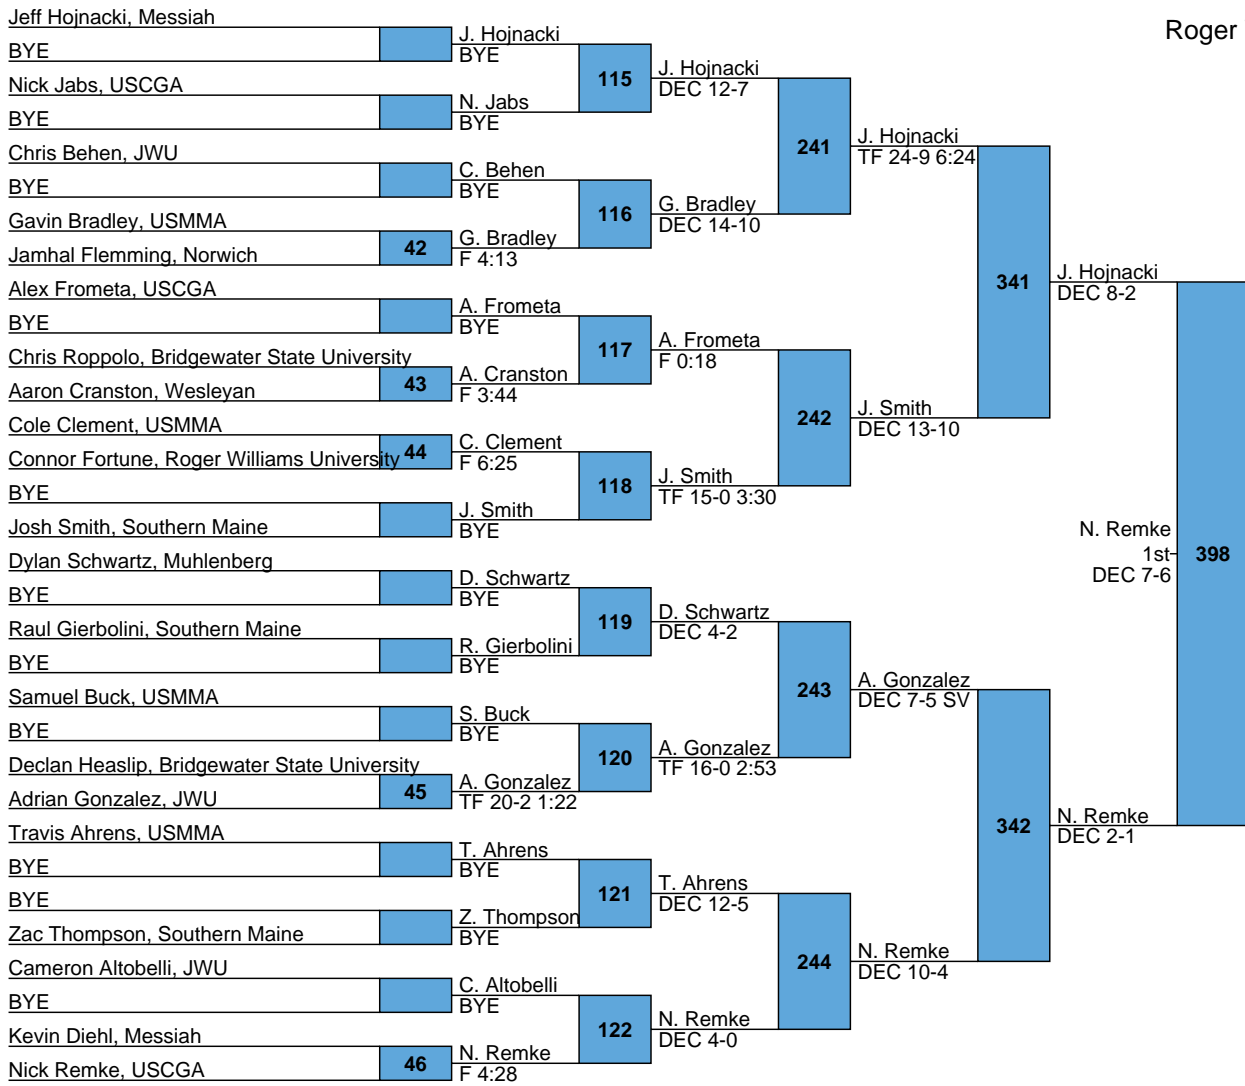

L361 Z. Murillo vs S. Nadera
M FOR 9-3 4:15
L362 S. Nadera vs A. Daouk
DEC 8-4 M FOR 0-0 0:00

L363 M FOR J. Jacobi 5th
 L364 DEC 4-2 M FOR

Roger Williams Invitational
 NCAA
 157

L369 T. Grippi
TF 20-5 7:00
B. Robin 394
L370 NC
T. Grippi
5th
NC

L371 A. Frometa
 DEC 8-7
 J. Smith
 L372 DEC 10-9
 J. Smith
 DEC 4-2 SV

L375 B. Leonard H. Oberlander
 MD 20-8 5th
 L376 F 5:51 M FOR

L379 F. Girolamo M FOR 409
 L380 M. Larm 5th M FOR

Rank	Team	Points
1	JWU	171
2	Messiah	169.5
3	Roger Williams University	132.5
4	USCGA	131.5
5	Southern Maine	114.5
6	Wesleyan	109
7	Muhlenberg	84
8	Norwich	54.5
9	Bridgewater State University	37
10	USMMA	36.5
11	Massachusetts Institute of Technology	5.5
12	LIU Post	4.5
13	Bergen Comm College	4