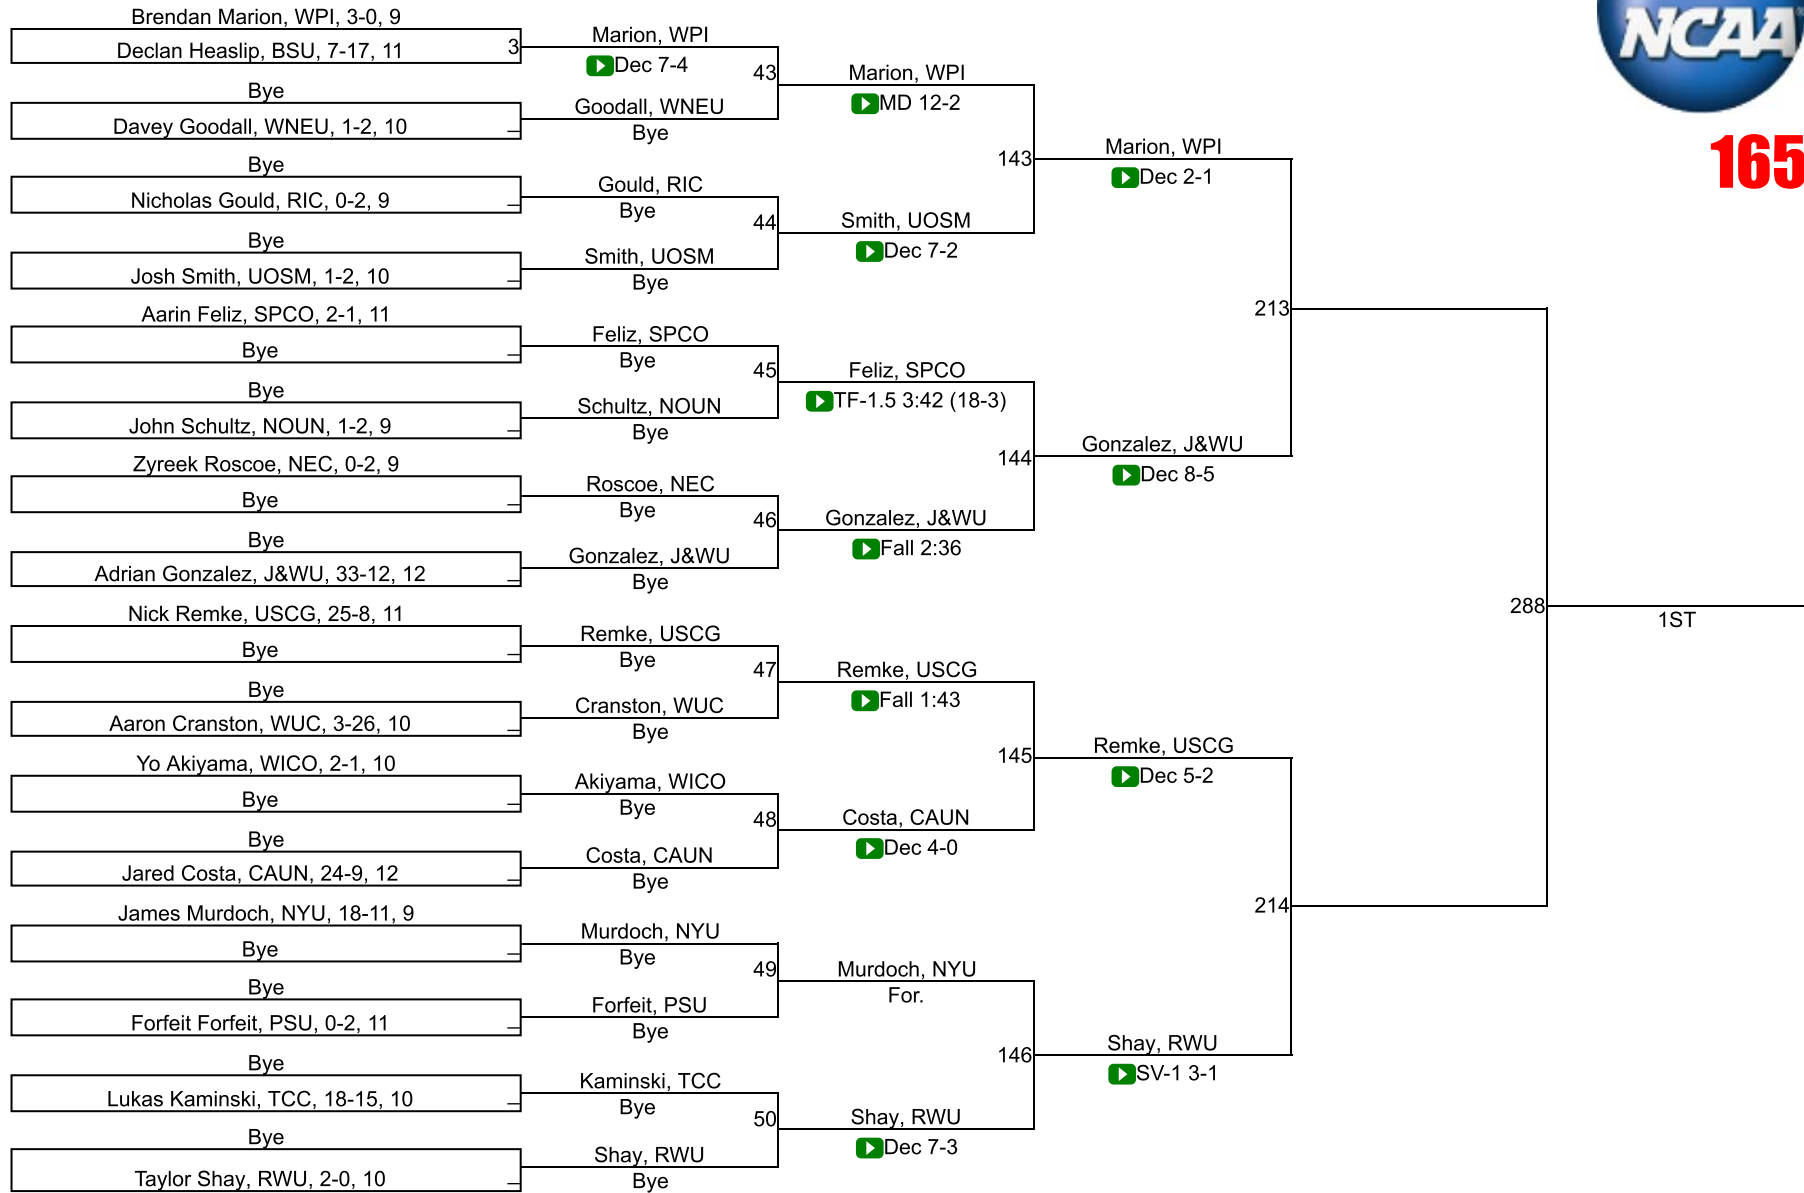

NCAA DIII Regional Northeast

157

NCAA DIII Regional Northeast

165

NCAA DIII Regional Northeast

174

NCAA DIII Regional Northeast

184

NCAA DIII Regional Northeast

197

NCAA DIII Regional Northeast

285

Team Scores

Printed on 02/24/2018 06:14 p.m.

Team Scores		
1	Johnson & Wales University (Rhode Island)	81.0
2	Wesleyan University (Connecticut)	54.0
2	Worcester Polytechnic Institute	54.0
4	Roger Williams University	50.5
5	New York University	49.5
6	U.S. Coast Guard Academy	48.5
7	Springfield College	47.5
8	University Of Southern Maine	41.5
9	Western New England University	36.0
10	Williams College	34.5
11	Castleton University	29.0
12	Trinity College (Connecticut)	21.5
13	New England College	16.5
14	Norwich University	14.0
15	Plymouth State University	10.0
16	Bridgewater State University	8.0
17	Rhode Island College	3.0