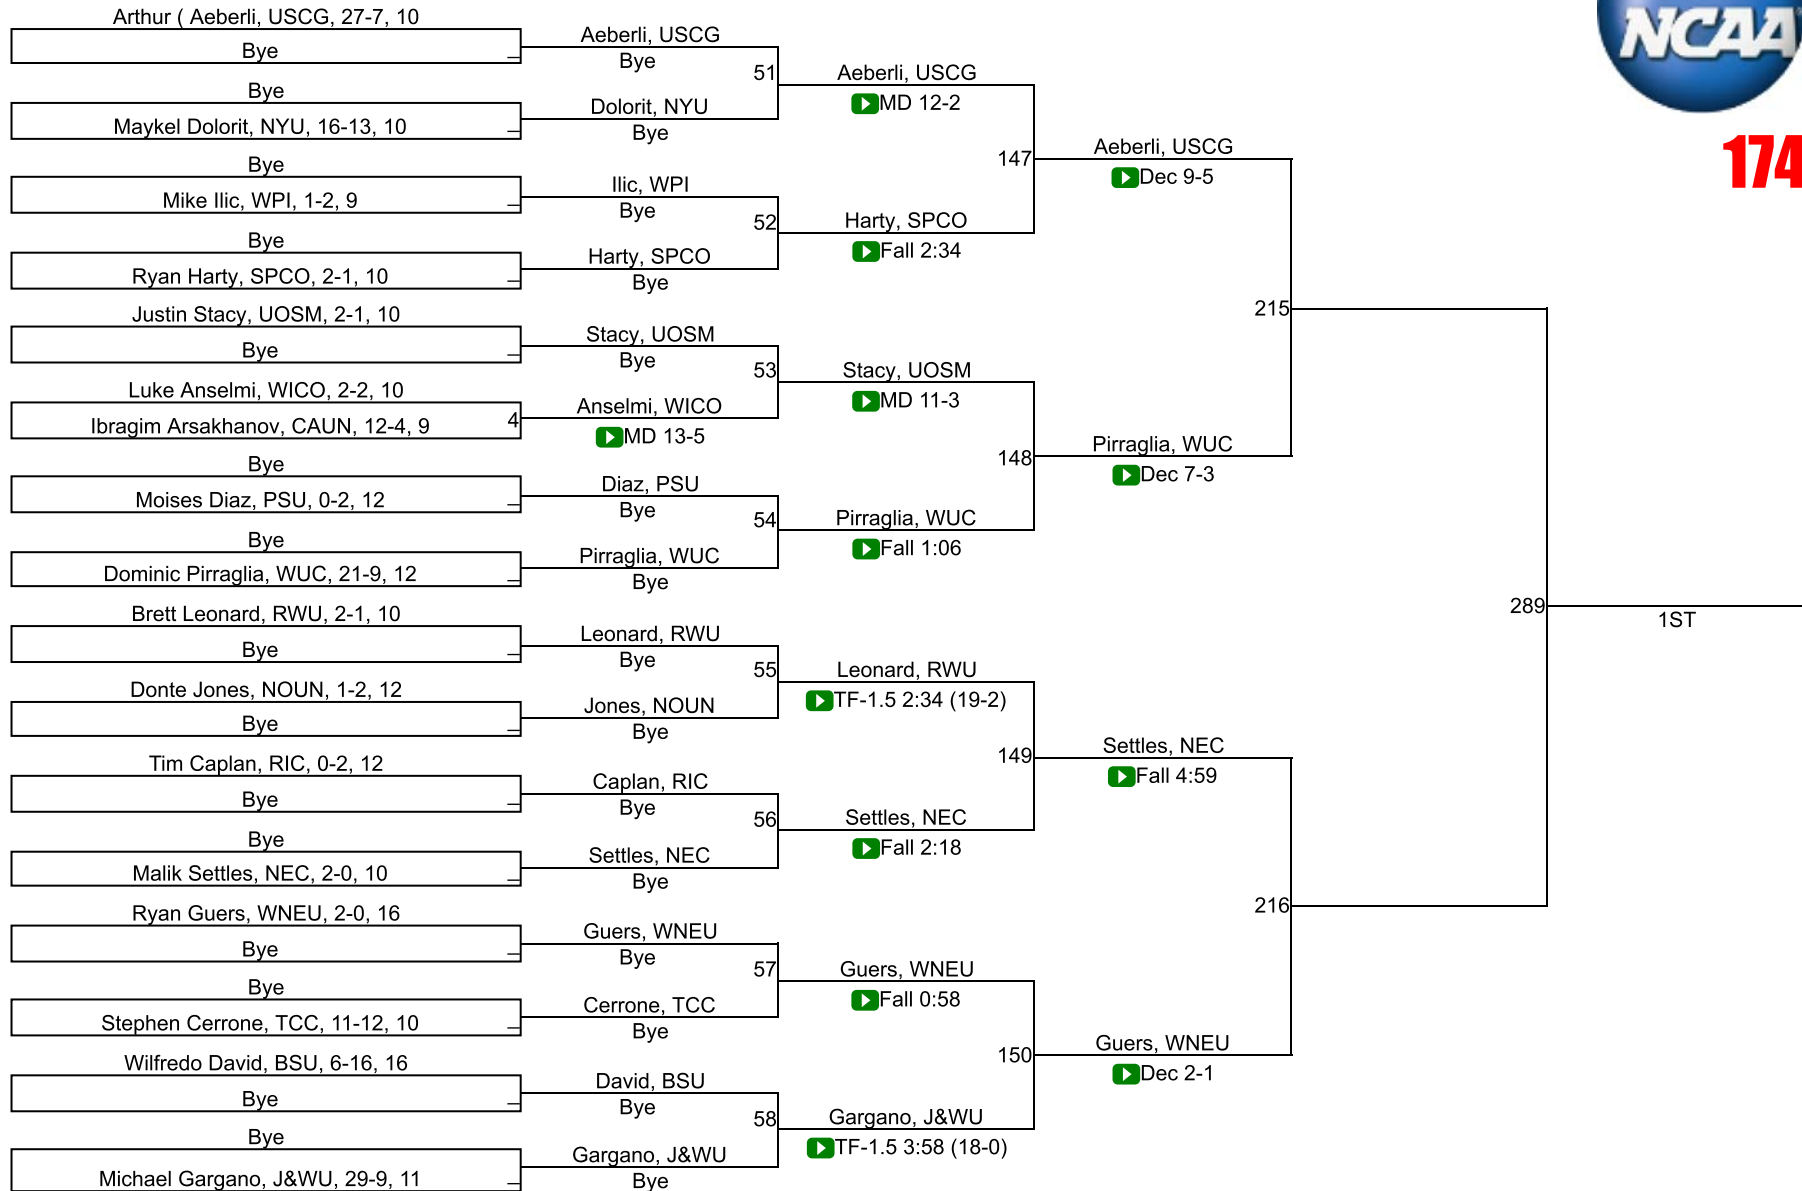

NCAA DIII Regional Northeast

157

NCAA DIII Regional Northeast

165

NCAA DIII Regional Northeast

174

NCAA DIII Regional Northeast

184