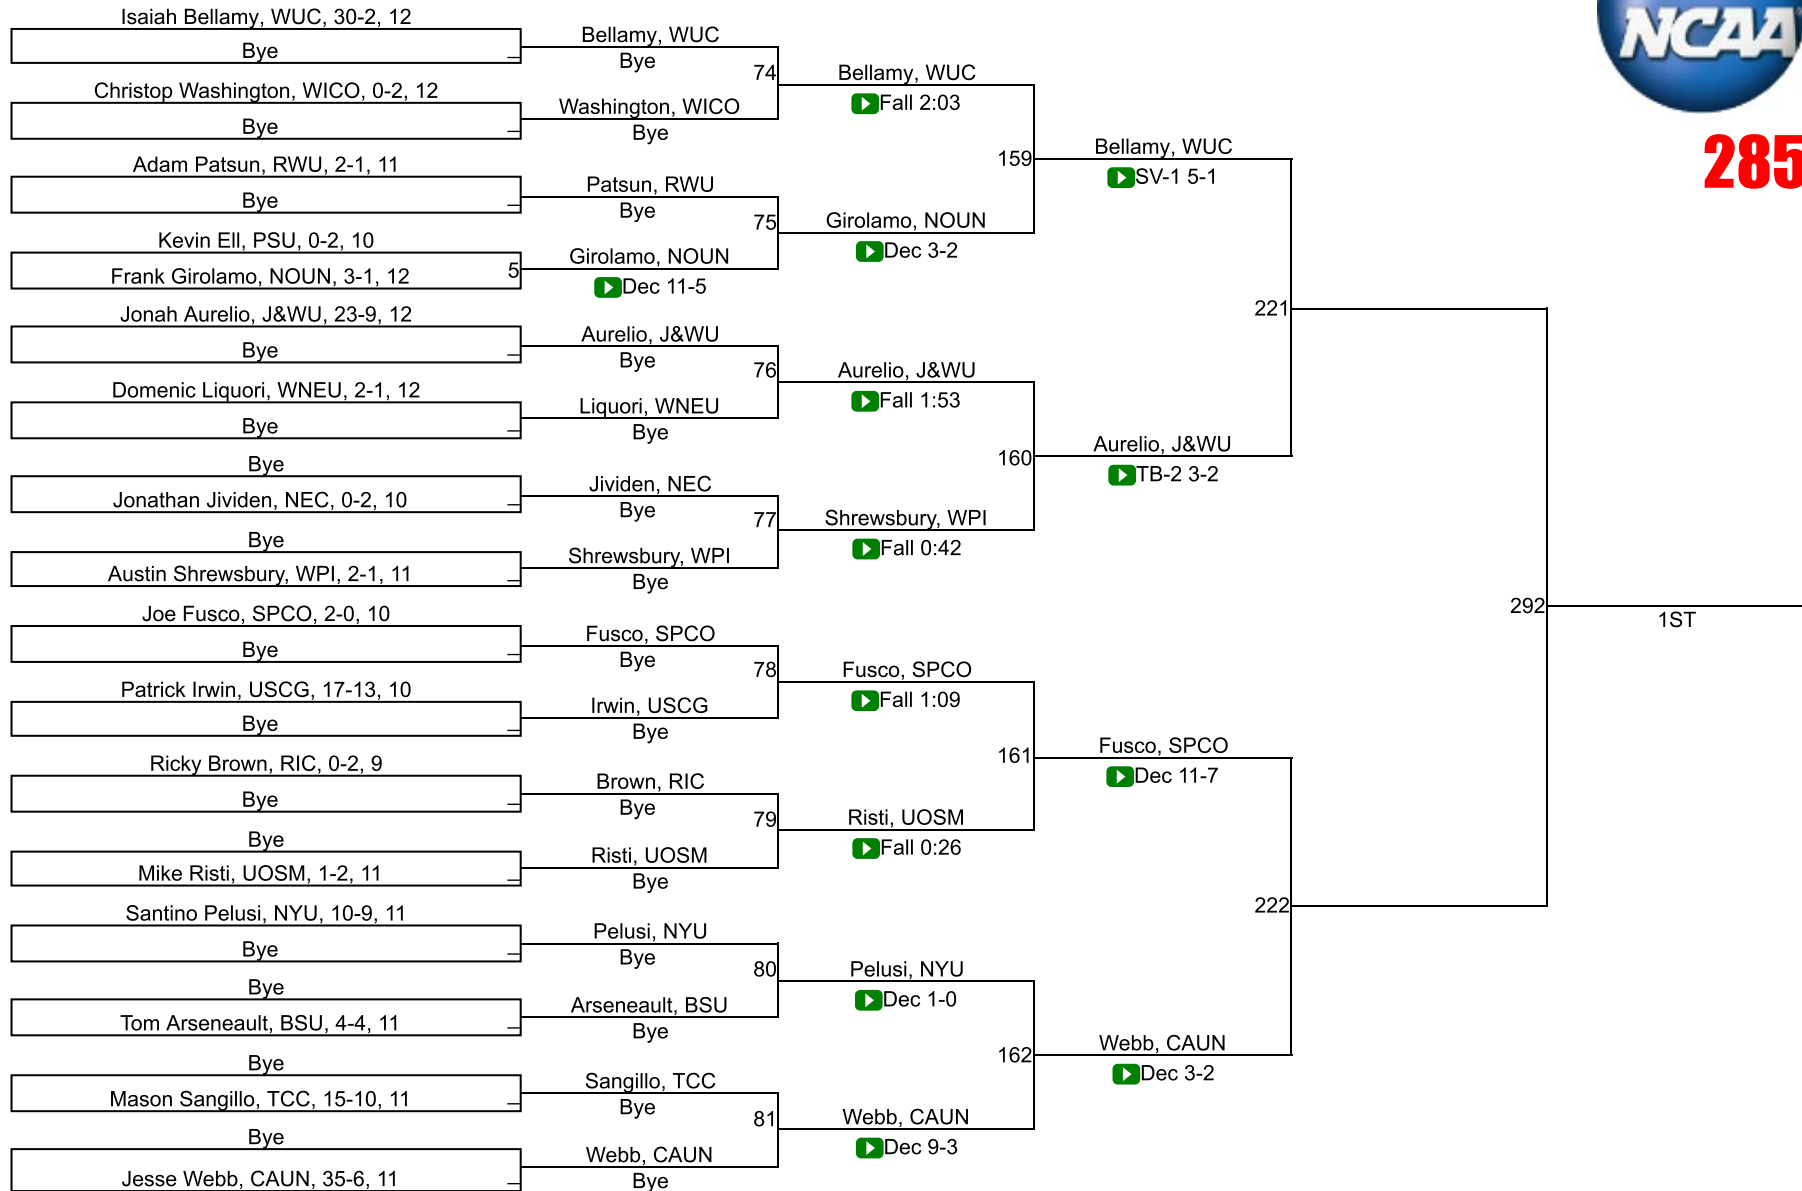

NCAA DIII Regional Northeast

157

NCAA DIII Regional Northeast

165

NCAA DIII Regional Northeast

174

NCAA DIII Regional Northeast

184

NCAA DIII Regional Northeast

197

NCAA DIII Regional Northeast

285

Team Scores

Printed on 02/24/2018 06:14 p.m.

Team Scores		
1	Johnson & Wales University (Rhode Island)	81.0
2	Wesleyan University (Connecticut)	54.0
2	Worcester Polytechnic Institute	54.0
4	Roger Williams University	50.5
5	New York University	49.5
6	U.S. Coast Guard Academy	48.5
7	Springfield College	47.5
8	University Of Southern Maine	41.5
9	Western New England University	36.0
10	Williams College	34.5
11	Castleton University	29.0
12	Trinity College (Connecticut)	21.5
13	New England College	16.5
14	Norwich University	14.0
15	Plymouth State University	10.0
16	Bridgewater State University	8.0
17	Rhode Island College	3.0