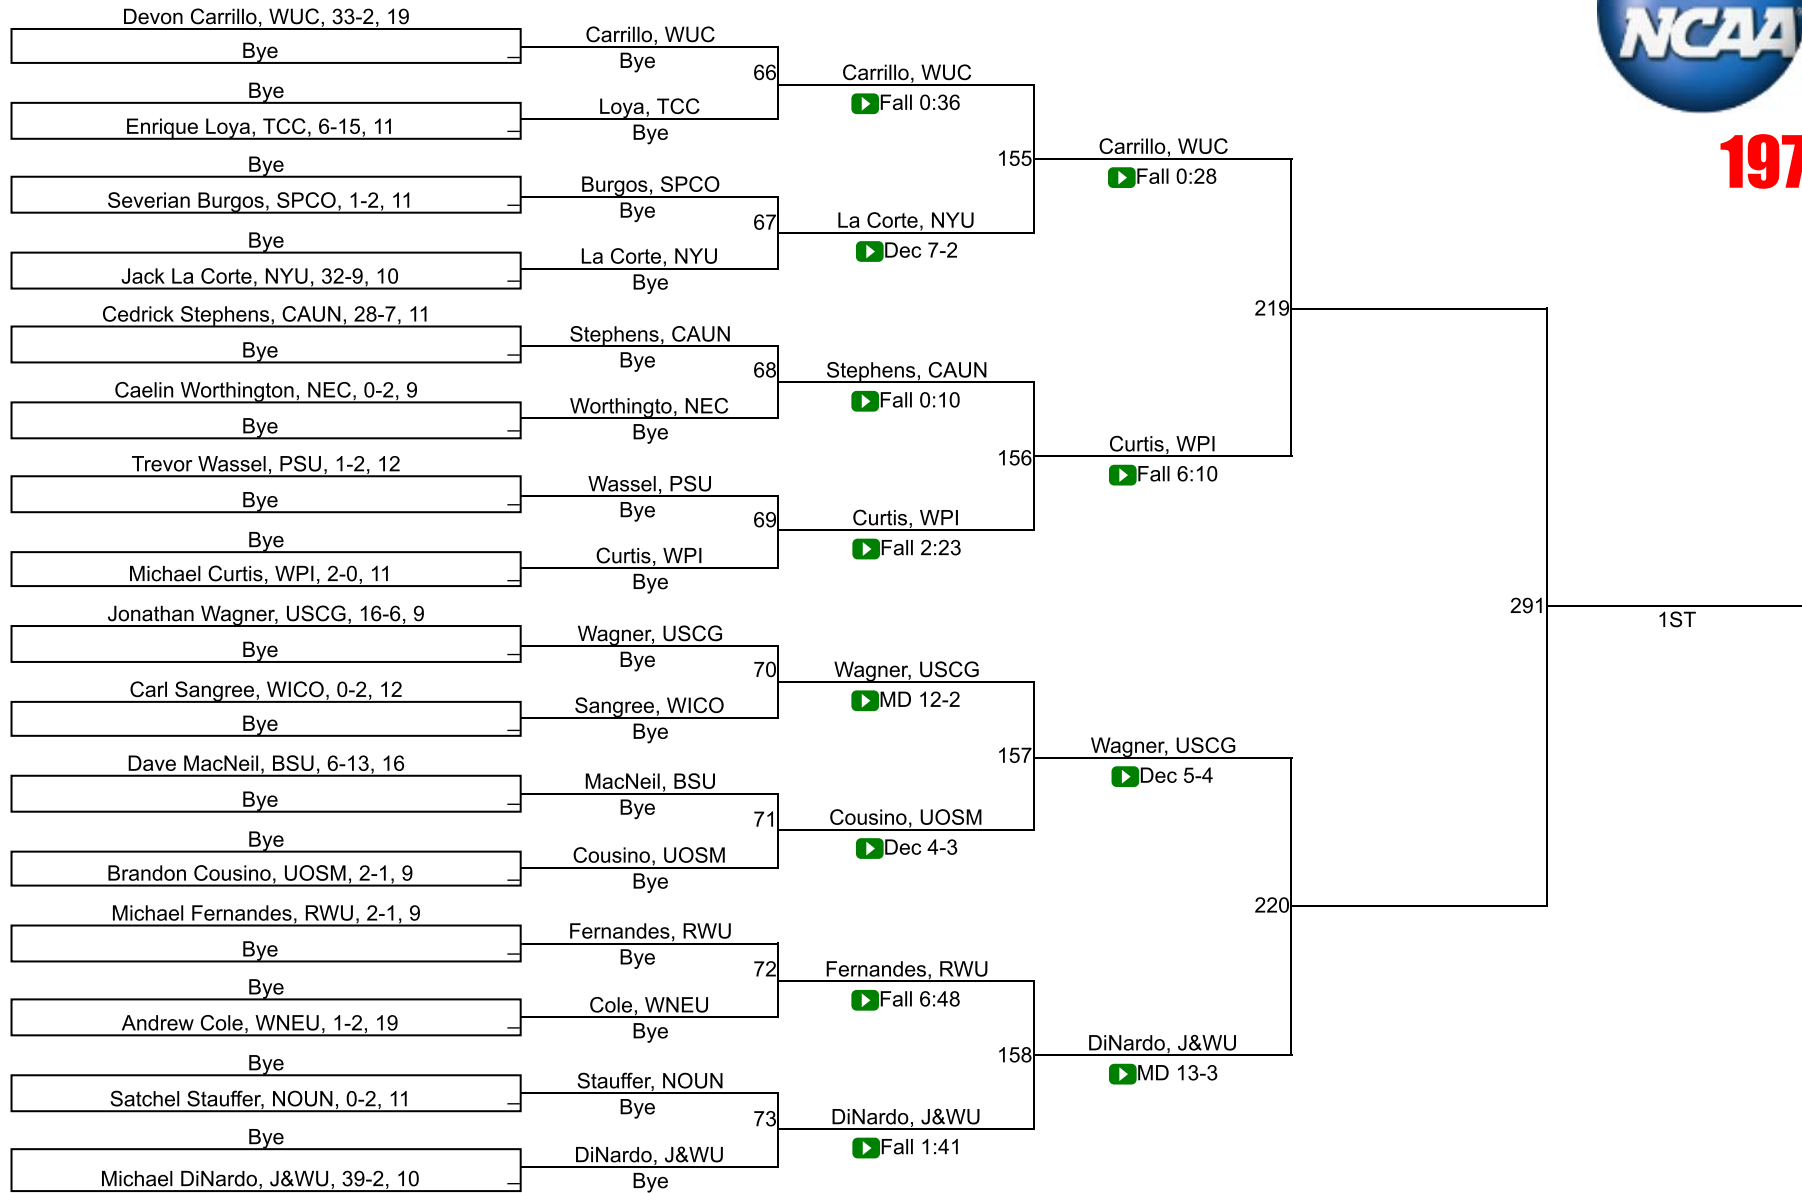

NCAA DIII Regional Northeast

157

NCAA DIII Regional Northeast

165

NCAA DIII Regional Northeast

174

NCAA DIII Regional Northeast

184

NCAA DIII Regional Northeast

197

NCAA DIII Regional Northeast

285

Team Scores

Printed on 02/24/2018 06:14 p.m.

Team Scores		
1	Johnson & Wales University (Rhode Island)	81.0
2	Wesleyan University (Connecticut)	54.0
2	Worcester Polytechnic Institute	54.0
4	Roger Williams University	50.5
5	New York University	49.5
6	U.S. Coast Guard Academy	48.5
7	Springfield College	47.5
8	University Of Southern Maine	41.5
9	Western New England University	36.0
10	Williams College	34.5
11	Castleton University	29.0
12	Trinity College (Connecticut)	21.5
13	New England College	16.5
14	Norwich University	14.0
15	Plymouth State University	10.0
16	Bridgewater State University	8.0
17	Rhode Island College	3.0