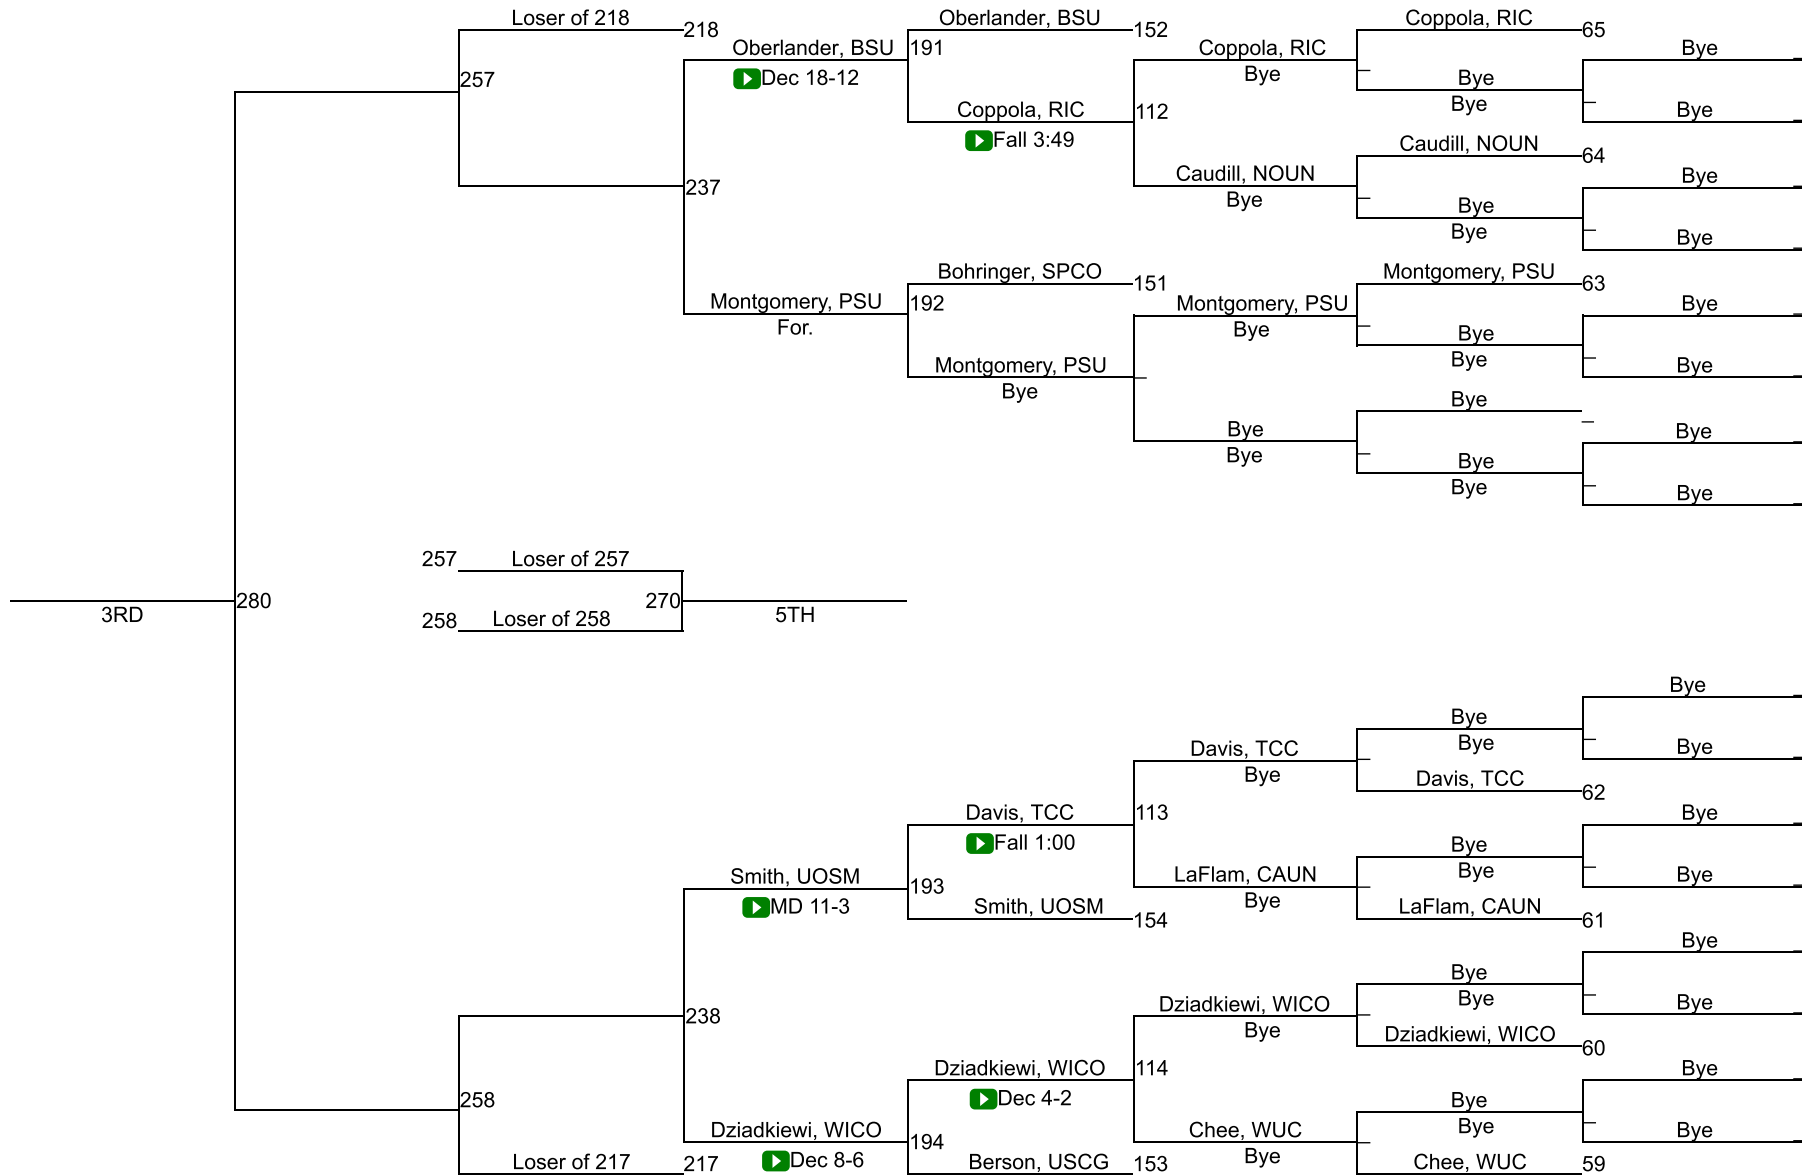

NCAA DIII Regional Northeast

125

NCAA DIII Regional Northeast

133

NCAA DIII Regional Northeast

141

NCAA DIII Regional Northeast

149

NCAA DIII Regional Northeast

157

NCAA DIII Regional Northeast

165

NCAA DIII Regional Northeast

174

NCAA DIII Regional Northeast

184

NCAA DIII Regional Northeast

197

NCAA DIII Regional Northeast

285

Team Scores

Printed on 02/24/2018 06:14 p.m.

Team Scores		
1	Johnson & Wales University (Rhode Island)	81.0
2	Wesleyan University (Connecticut)	54.0
2	Worcester Polytechnic Institute	54.0
4	Roger Williams University	50.5
5	New York University	49.5
6	U.S. Coast Guard Academy	48.5
7	Springfield College	47.5
8	University Of Southern Maine	41.5
9	Western New England University	36.0
10	Williams College	34.5
11	Castleton University	29.0
12	Trinity College (Connecticut)	21.5
13	New England College	16.5
14	Norwich University	14.0
15	Plymouth State University	10.0
16	Bridgewater State University	8.0
17	Rhode Island College	3.0