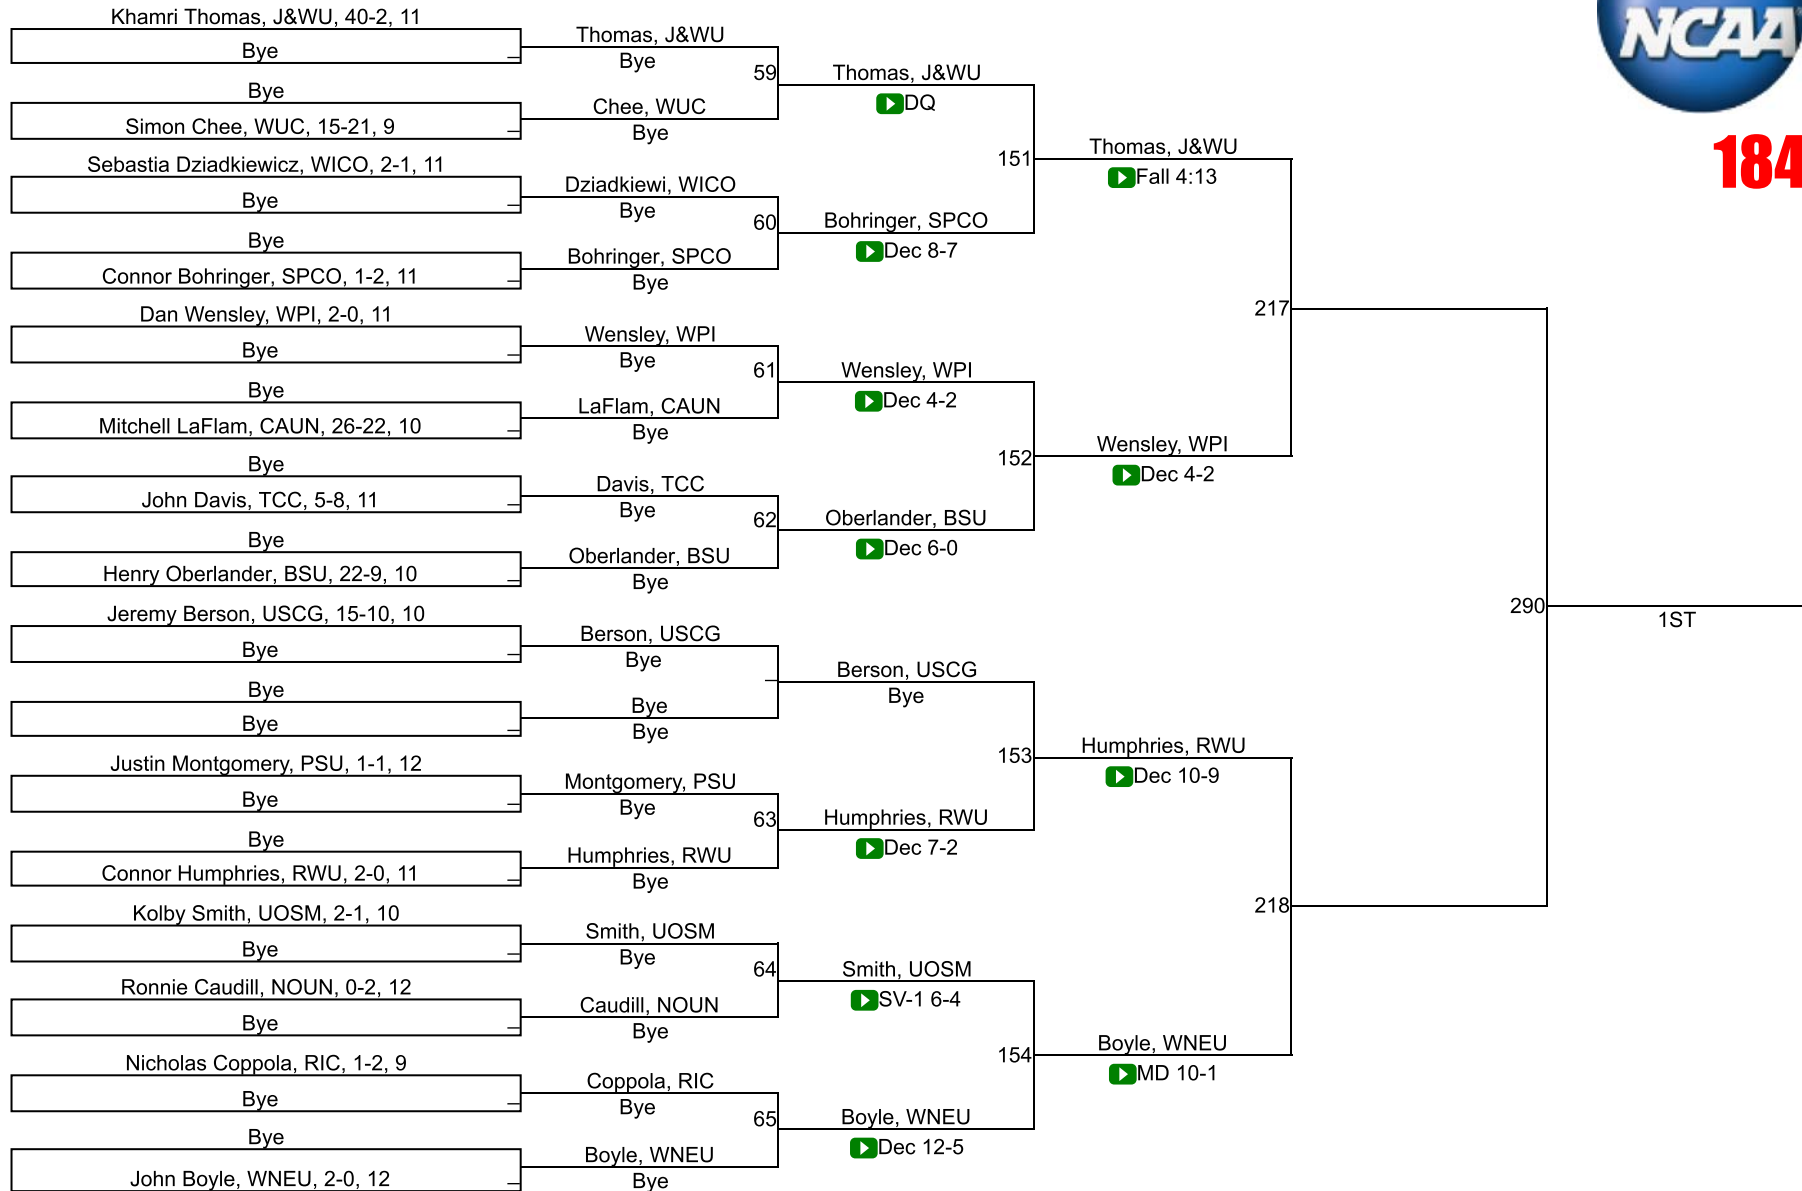

NCAA DIII Regional Northeast

157

NCAA DIII Regional Northeast

165

NCAA DIII Regional Northeast

174

NCAA DIII Regional Northeast

184

NCAA DIII Regional Northeast

197

NCAA DIII Regional Northeast

285

Team Scores

Printed on 02/24/2018 06:14 p.m.

Team Scores		
1	Johnson & Wales University (Rhode Island)	81.0
2	Wesleyan University (Connecticut)	54.0
2	Worcester Polytechnic Institute	54.0
4	Roger Williams University	50.5
5	New York University	49.5
6	U.S. Coast Guard Academy	48.5
7	Springfield College	47.5
8	University Of Southern Maine	41.5
9	Western New England University	36.0
10	Williams College	34.5
11	Castleton University	29.0
12	Trinity College (Connecticut)	21.5
13	New England College	16.5
14	Norwich University	14.0
15	Plymouth State University	10.0
16	Bridgewater State University	8.0
17	Rhode Island College	3.0