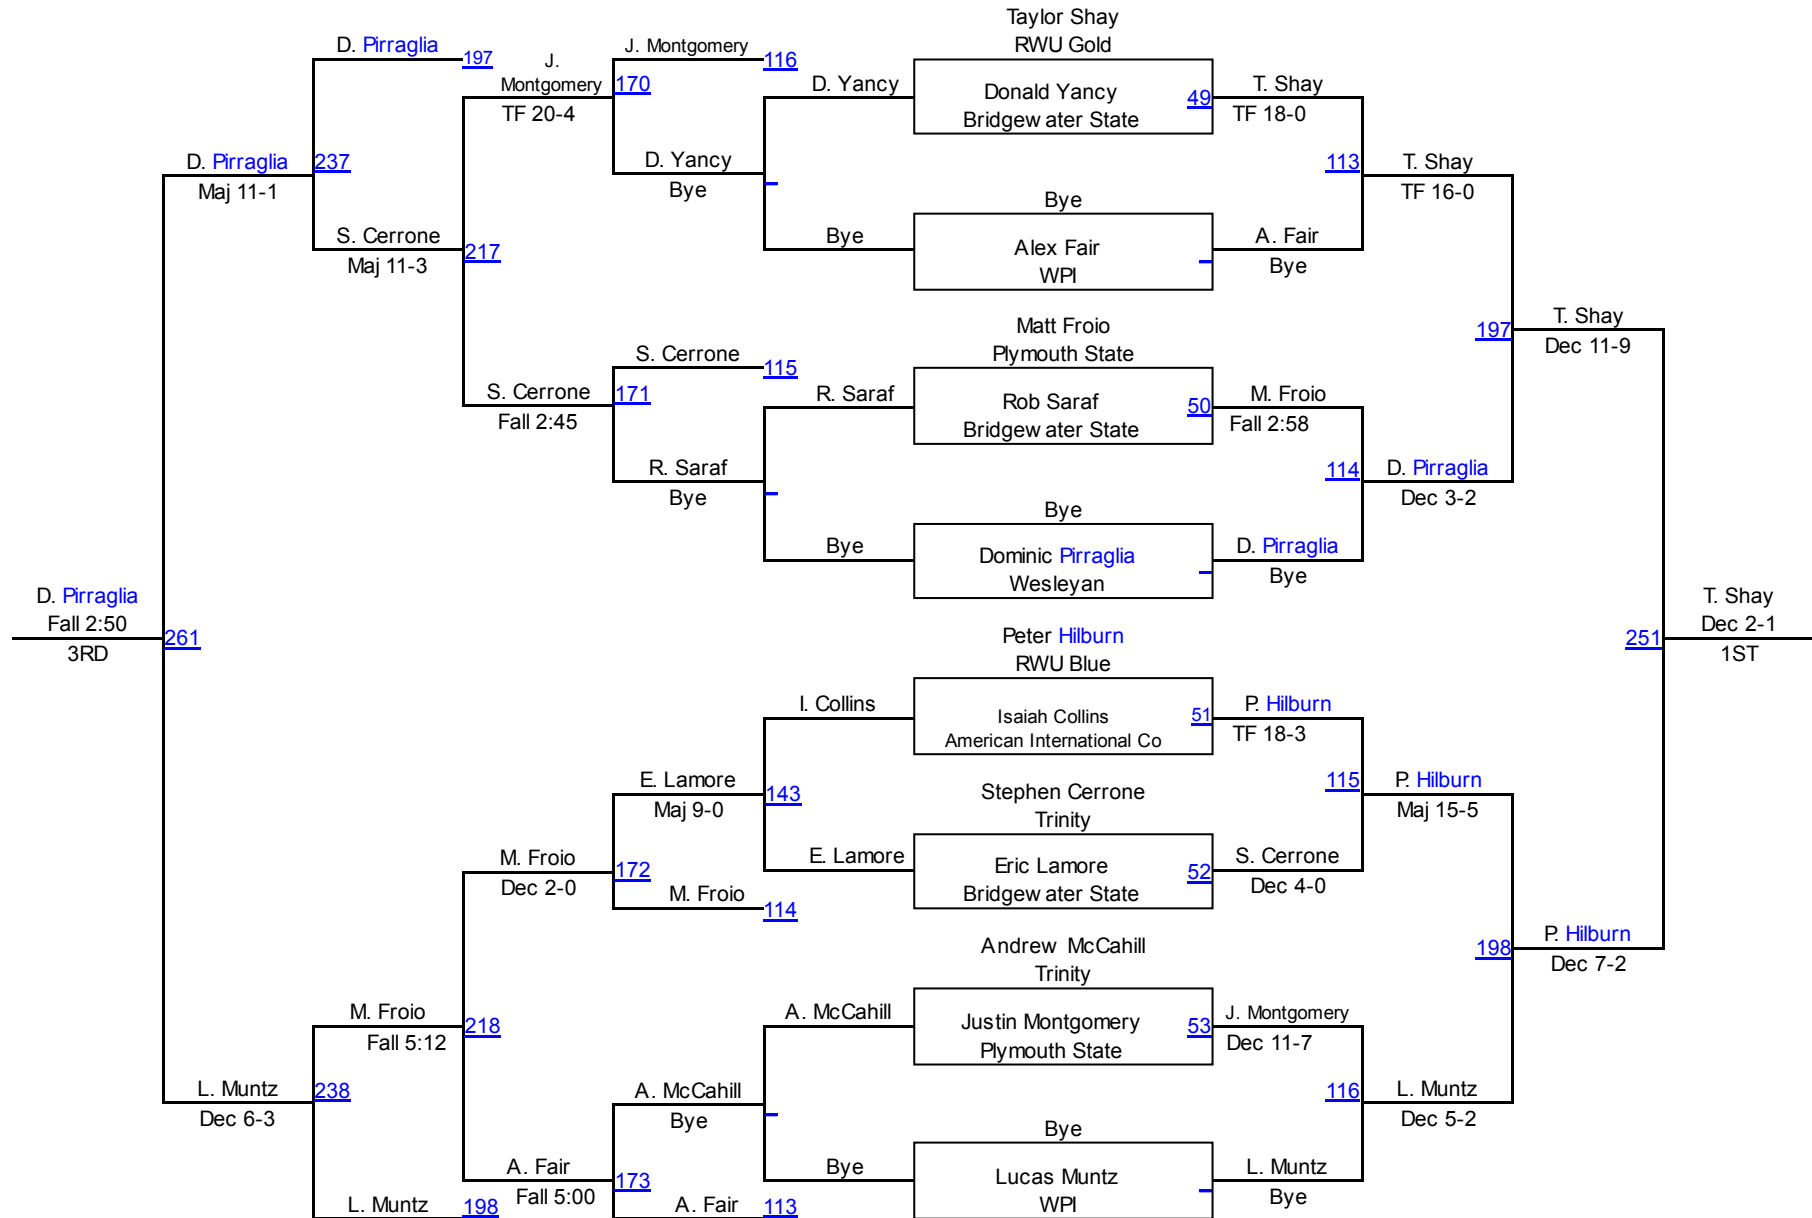

Scott Viera Invitational

NCAA 157

Scott Viera Invitational

NCAA 165

Scott Viera Invitational

NCAA 174

Scott Viera Invitational

NCAA 197

Scott Viera Invitational

NCAA 285

Team Scores on 01/07/2017 03:46 p.m.

1. RWU Gold	RWUG	177.5
2. WPI	WPI	140.5
3. Wesleyan	Wsln	92.0
4. RWU Blue	RWUB	74.5
5. Southern Maine	USM	73.5
6. Plymouth State	PSU	71.5
7. Johnson & Wales	JWU	66.0
8. Trinity	TRIN	61.5
9. Bridgewater State	BSU	25.0
10. American International College	AIC	19.0