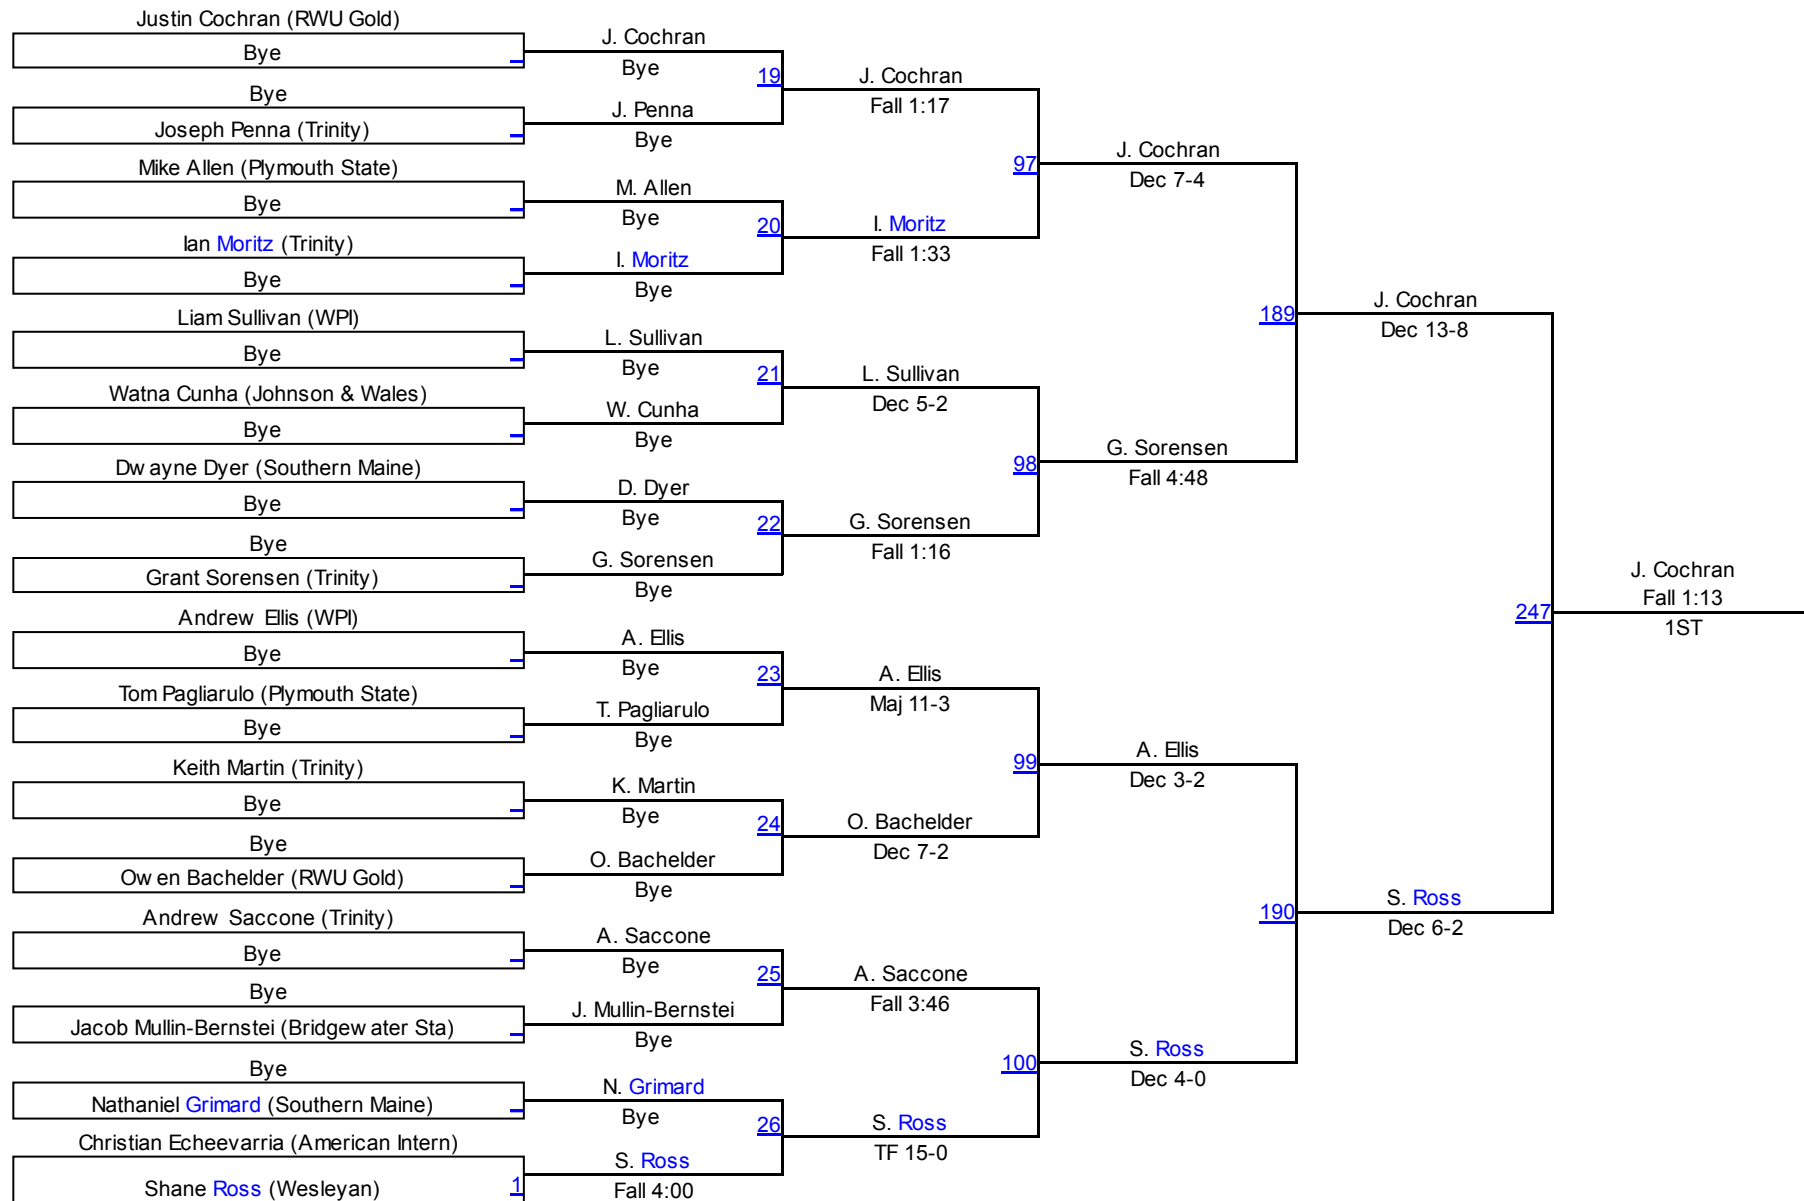

Scott Viera Invitational

NCAA 125

Scott Viera Invitational

NCAA 133

Scott Viera Invitational

NCAA 141

Scott Viera Invitational

NCAA 149

Scott Viera Invitational

NCAA 157

Scott Viera Invitational

NCAA 165

Scott Viera Invitational

NCAA 174

Scott Viera Invitational

NCAA 197

Scott Viera Invitational

NCAA 285

Team Scores on 01/07/2017 03:46 p.m.

1. RWU Gold	RWUG	177.5
2. WPI	WPI	140.5
3. Wesleyan	Wsln	92.0
4. RWU Blue	RWUB	74.5
5. Southern Maine	USM	73.5
6. Plymouth State	PSU	71.5
7. Johnson & Wales	JWU	66.0
8. Trinity	TRIN	61.5
9. Bridgewater State	BSU	25.0
10. American International College	AIC	19.0