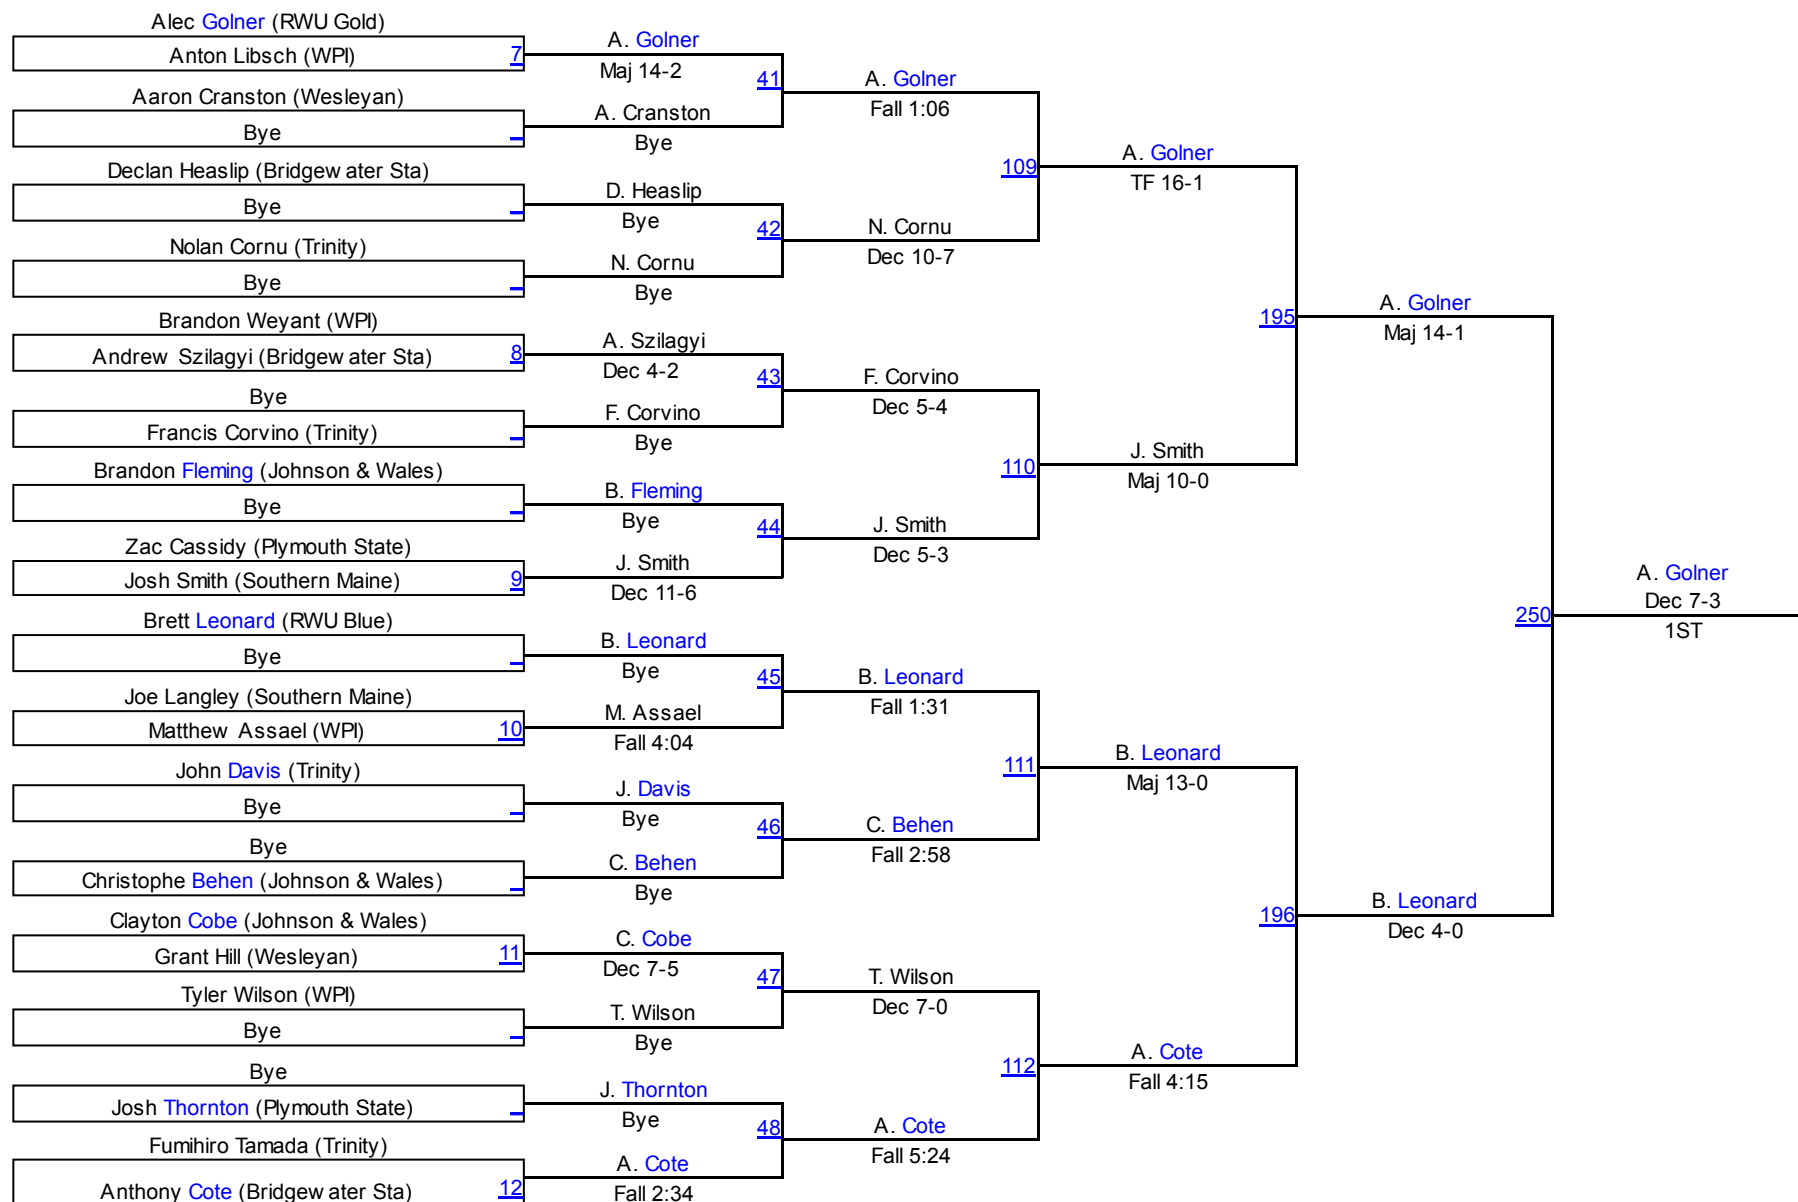

Scott Viera Invitational

NCAA 125

Scott Viera Invitational

NCAA 133

Scott Viera Invitational

NCAA 141

Scott Viera Invitational

NCAA 149

Scott Viera Invitational

NCAA 157

Scott Viera Invitational

NCAA 165

Scott Viera Invitational

NCAA 174

Scott Viera Invitational

NCAA 197

Scott Viera Invitational

NCAA 285

Team Scores on 01/07/2017 03:46 p.m.

1. RWU Gold	RWUG	177.5
2. WPI	WPI	140.5
3. Wesleyan	Wsln	92.0
4. RWU Blue	RWUB	74.5
5. Southern Maine	USM	73.5
6. Plymouth State	PSU	71.5
7. Johnson & Wales	JWU	66.0
8. Trinity	TRIN	61.5
9. Bridgewater State	BSU	25.0
10. American International College	AIC	19.0