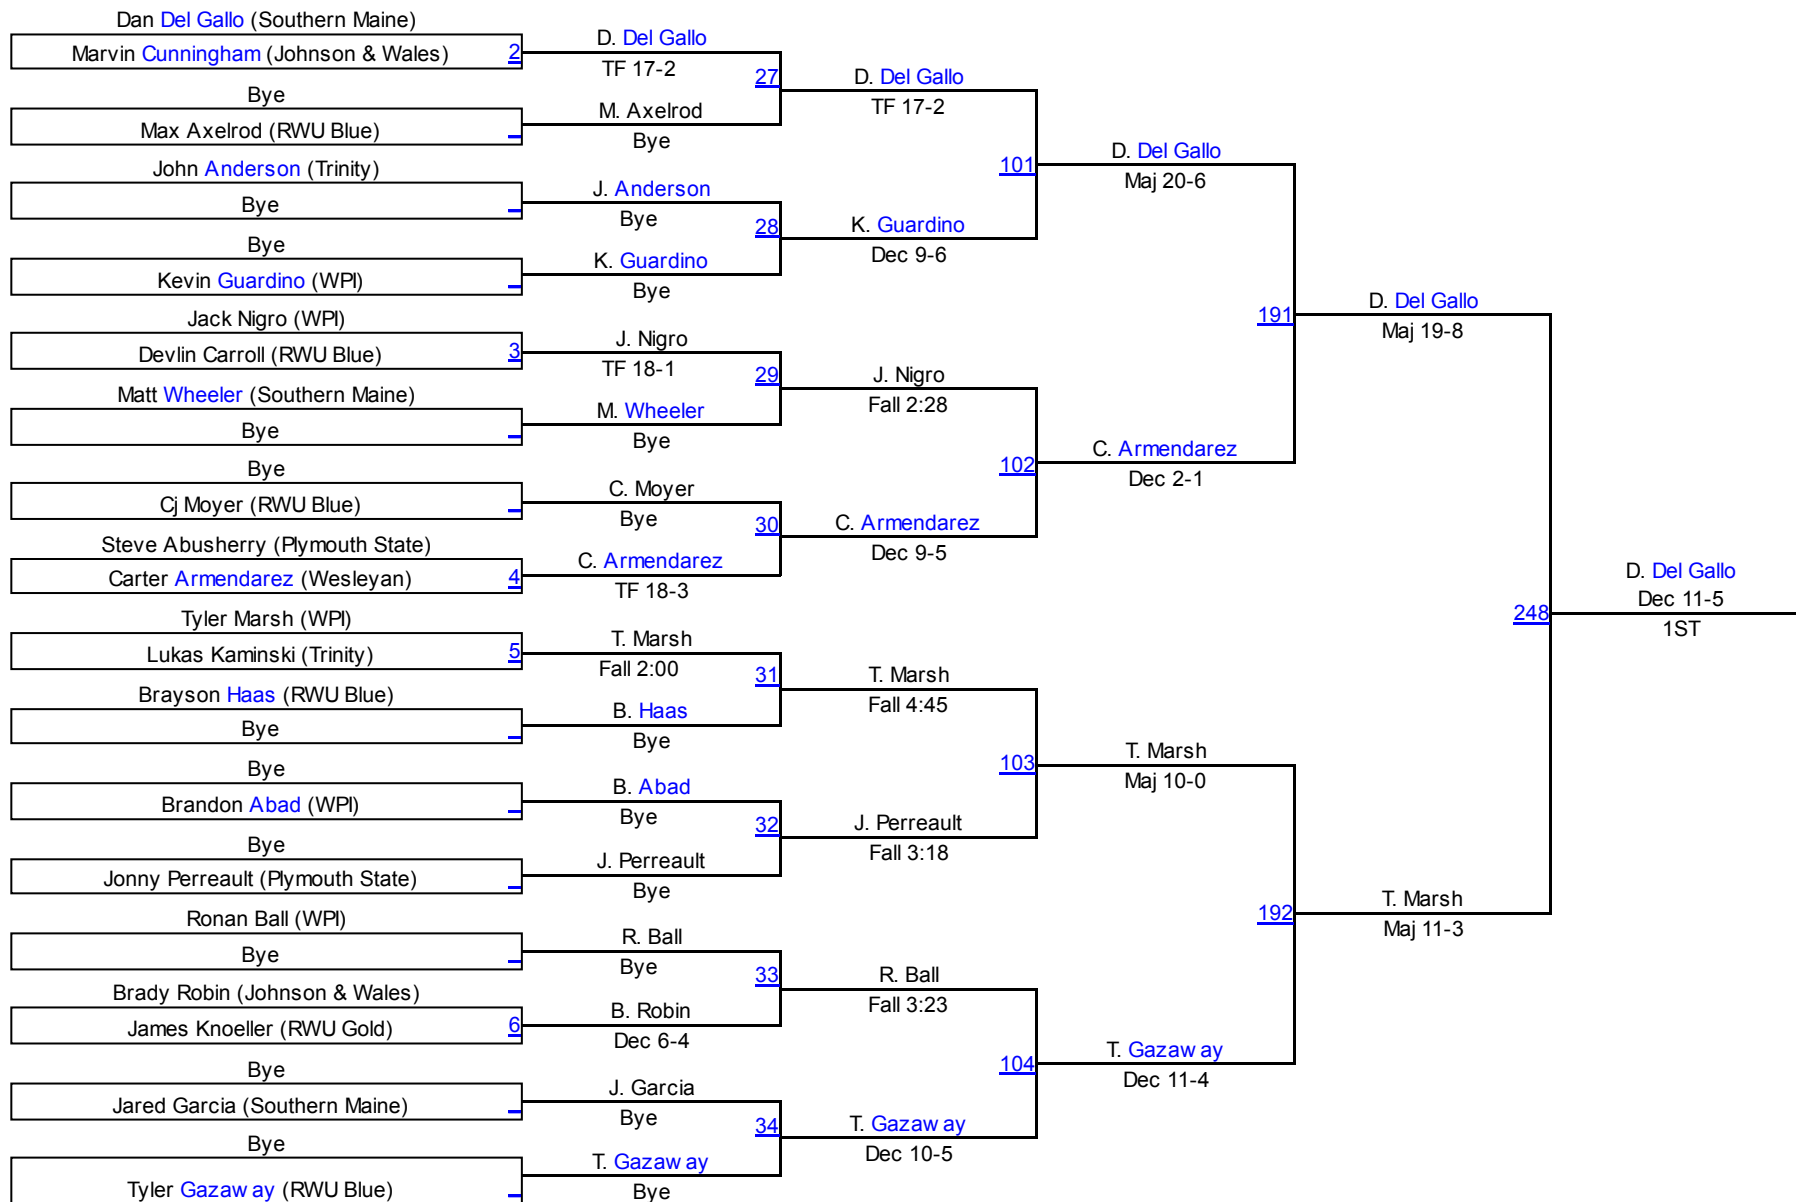

Scott Viera Invitational

NCAA 125

Scott Viera Invitational

NCAA 133

Scott Viera Invitational

NCAA 141

Scott Viera Invitational

NCAA 149

Scott Viera Invitational

NCAA 157

Scott Viera Invitational

NCAA 165

Scott Viera Invitational

NCAA 174

Scott Viera Invitational

NCAA 197

Scott Viera Invitational

NCAA 285

Team Scores on 01/07/2017 03:46 p.m.

1. RWU Gold	RWUG	177.5
2. WPI	WPI	140.5
3. Wesleyan	Wsln	92.0
4. RWU Blue	RWUB	74.5
5. Southern Maine	USM	73.5
6. Plymouth State	PSU	71.5
7. Johnson & Wales	JWU	66.0
8. Trinity	TRIN	61.5
9. Bridgewater State	BSU	25.0
10. American International College	AIC	19.0