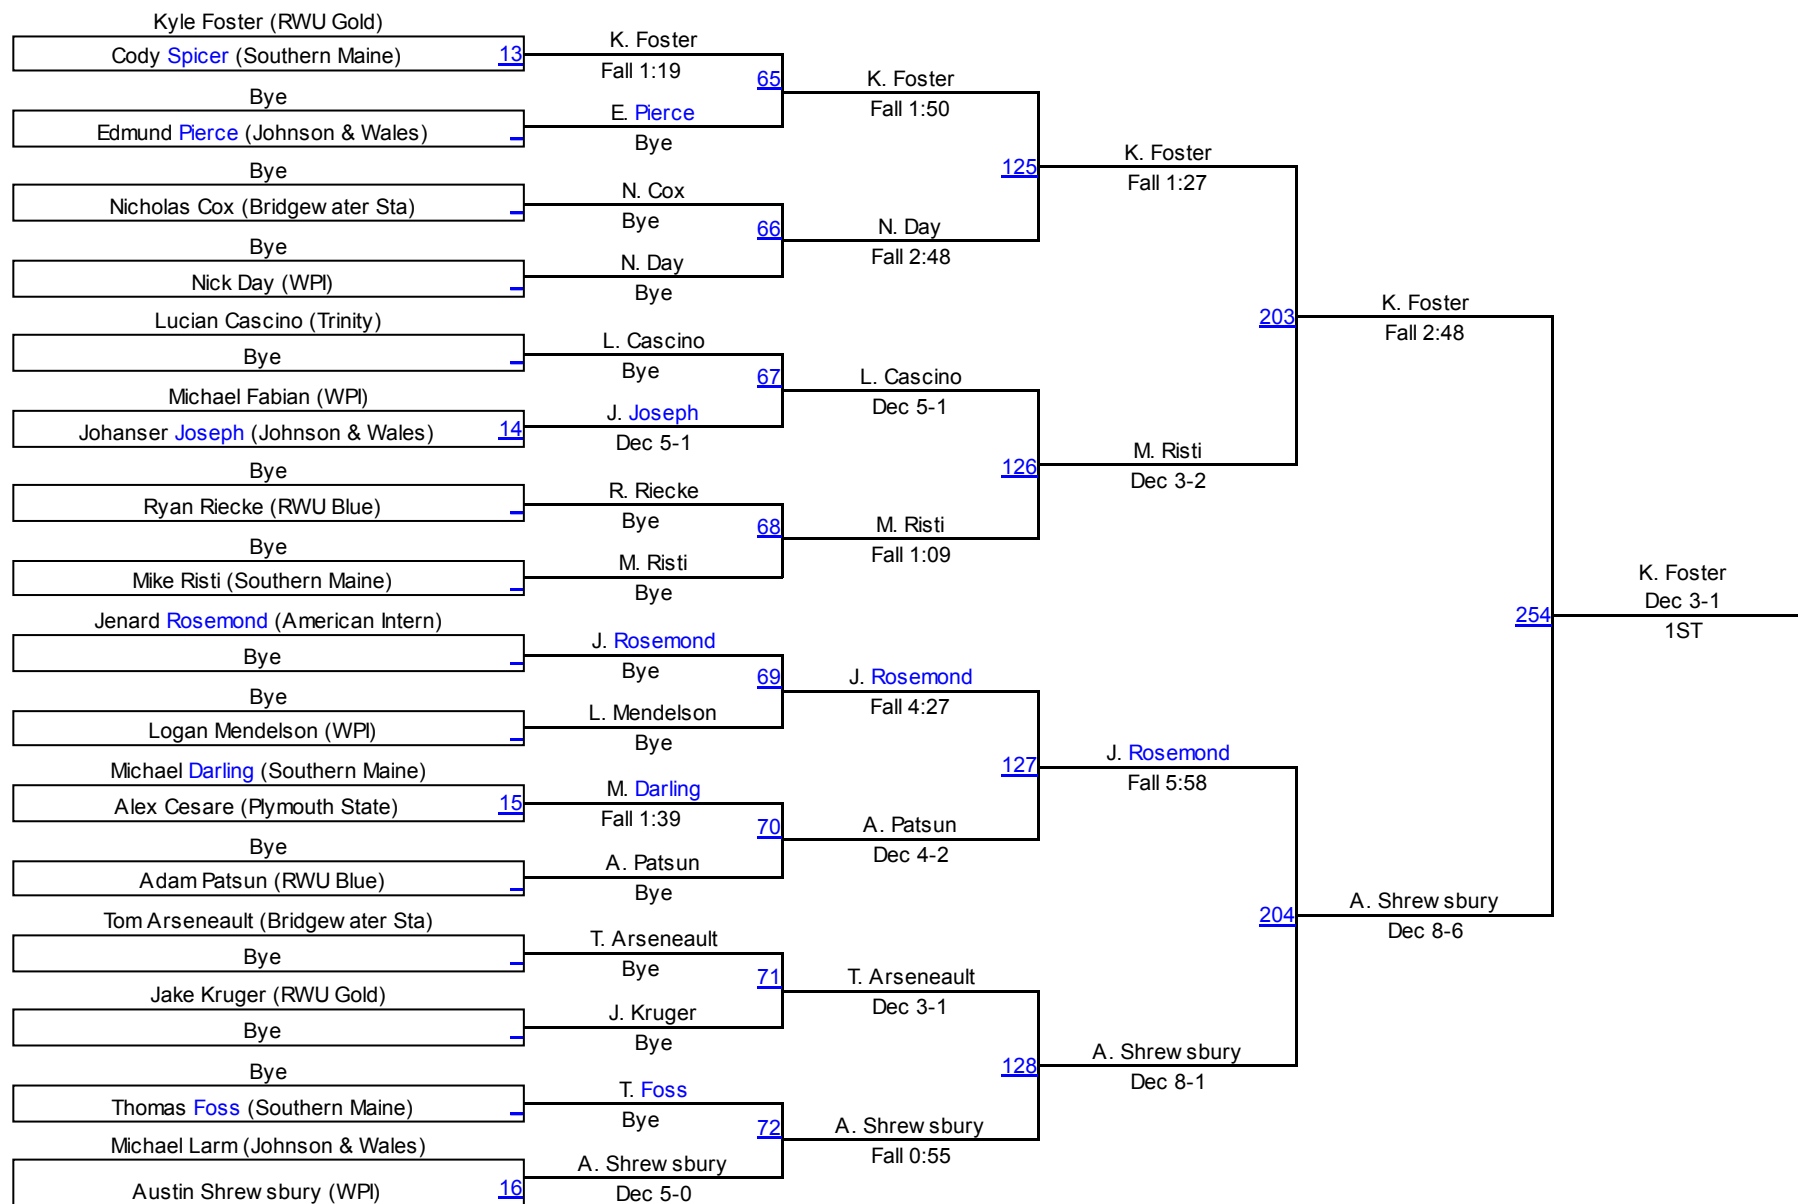

Scott Viera Invitational

NCAA 125

Scott Viera Invitational

NCAA 133

Scott Viera Invitational

NCAA 141

Scott Viera Invitational

NCAA 149

Scott Viera Invitational

NCAA 157

Scott Viera Invitational

NCAA 165

Scott Viera Invitational

NCAA 174

Scott Viera Invitational

NCAA 197

Scott Viera Invitational

NCAA 285

Team Scores on 01/07/2017 03:46 p.m.

1. RWU Gold	RWUG	177.5
2. WPI	WPI	140.5
3. Wesleyan	Wsln	92.0
4. RWU Blue	RWUB	74.5
5. Southern Maine	USM	73.5
6. Plymouth State	PSU	71.5
7. Johnson & Wales	JWU	66.0
8. Trinity	TRIN	61.5
9. Bridgewater State	BSU	25.0
10. American International College	AIC	19.0