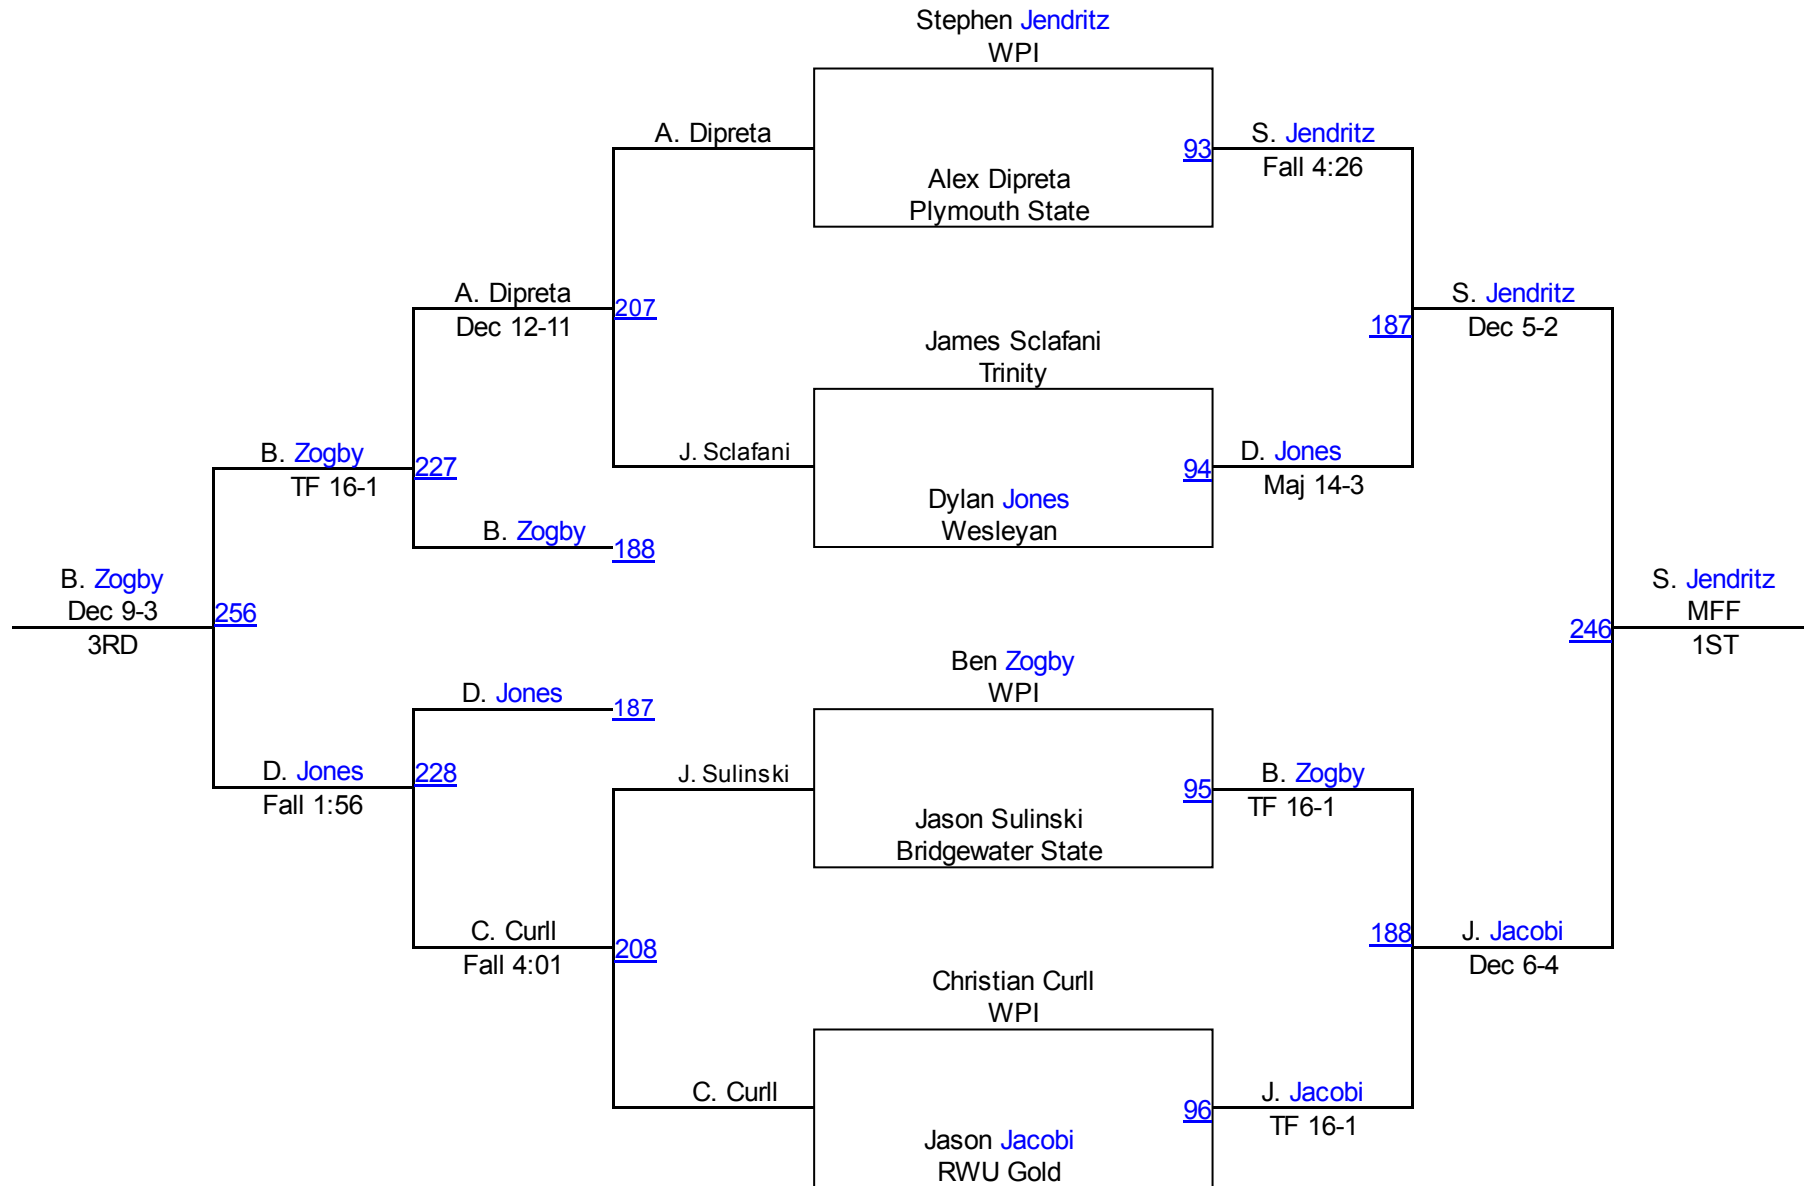

Scott Viera Invitational

NCAA 125

Scott Viera Invitational

NCAA 133

Scott Viera Invitational

NCAA 141

Scott Viera Invitational

NCAA 149

Scott Viera Invitational

NCAA 157

Scott Viera Invitational

NCAA 165

Scott Viera Invitational

NCAA 174

Scott Viera Invitational

NCAA 197

Scott Viera Invitational

NCAA 285

Team Scores on 01/07/2017 03:46 p.m.

1. RWU Gold	RWUG	177.5
2. WPI	WPI	140.5
3. Wesleyan	Wsln	92.0
4. RWU Blue	RWUB	74.5
5. Southern Maine	USM	73.5
6. Plymouth State	PSU	71.5
7. Johnson & Wales	JWU	66.0
8. Trinity	TRIN	61.5
9. Bridgewater State	BSU	25.0
10. American International College	AIC	19.0