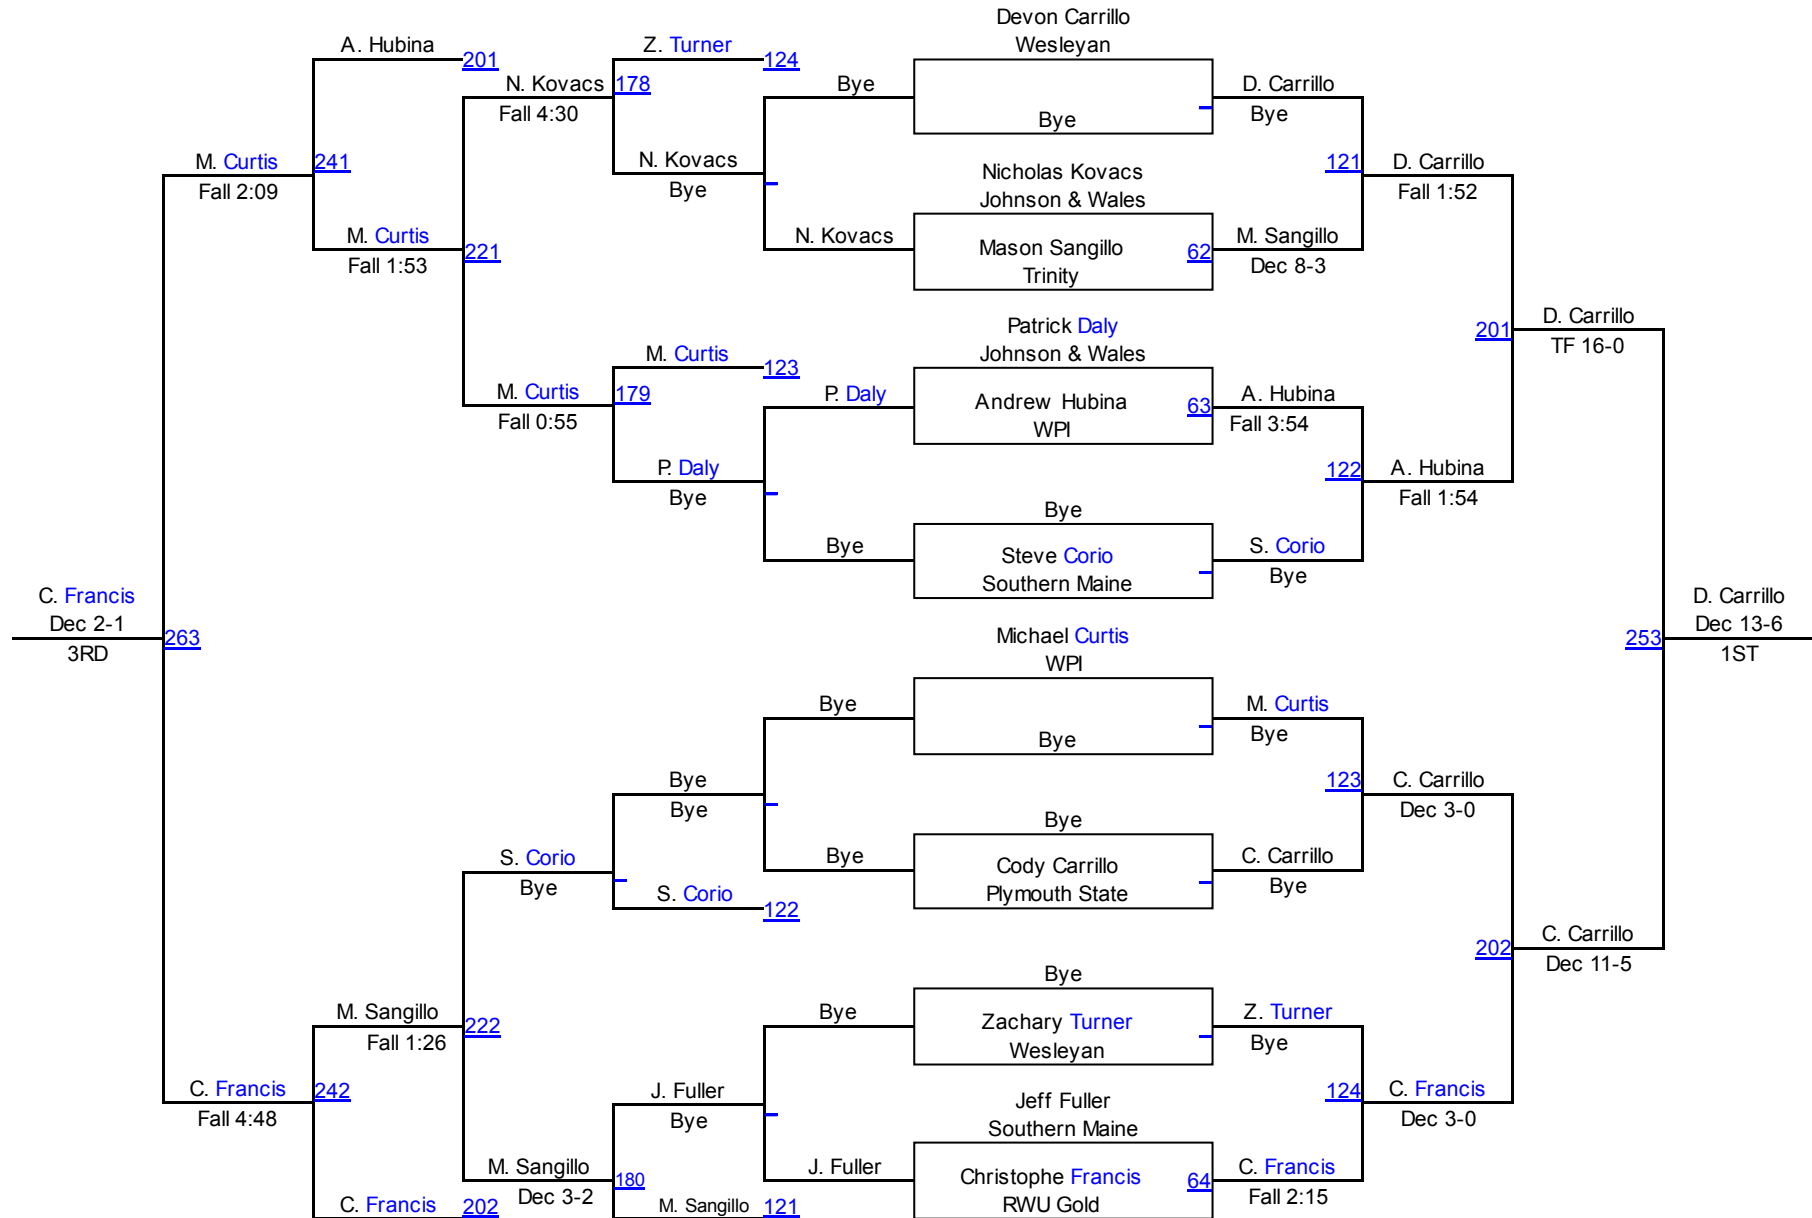

Scott Viera Invitational

NCAA 157

Scott Viera Invitational

NCAA 165

Scott Viera Invitational

NCAA 174

Scott Viera Invitational

NCAA 197

Scott Viera Invitational

NCAA 285

Team Scores on 01/07/2017 03:46 p.m.

1. RWU Gold	RWUG	177.5
2. WPI	WPI	140.5
3. Wesleyan	Wsln	92.0
4. RWU Blue	RWUB	74.5
5. Southern Maine	USM	73.5
6. Plymouth State	PSU	71.5
7. Johnson & Wales	JWU	66.0
8. Trinity	TRIN	61.5
9. Bridgewater State	BSU	25.0
10. American International College	AIC	19.0