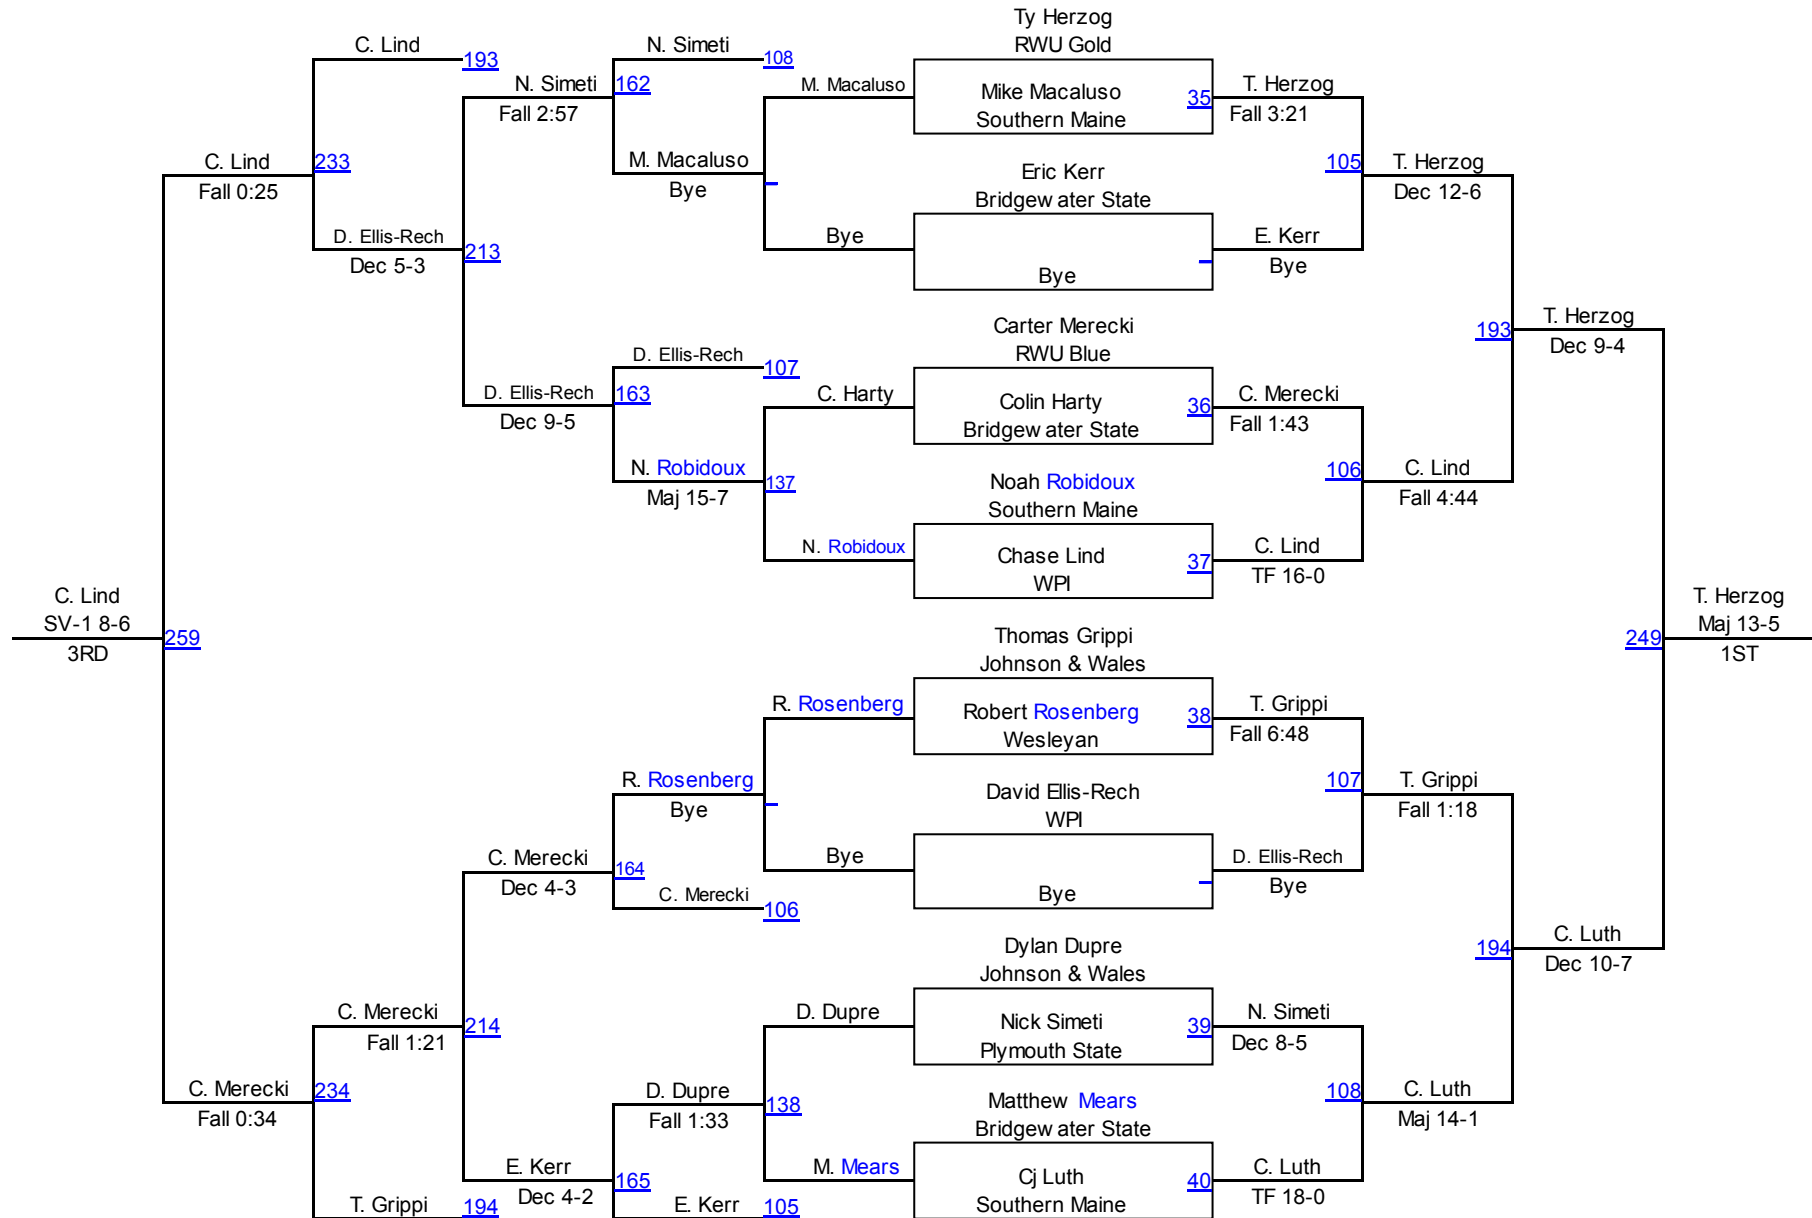

Scott Viera Invitational

NCAA 125

Scott Viera Invitational

NCAA 133

Scott Viera Invitational

NCAA 141

Scott Viera Invitational

NCAA 149

Scott Viera Invitational

NCAA 157

Scott Viera Invitational

NCAA 165

Scott Viera Invitational

NCAA 174

Scott Viera Invitational

NCAA 197

Scott Viera Invitational

NCAA 285

Team Scores on 01/07/2017 03:46 p.m.

1. RWU Gold	RWUG	177.5
2. WPI	WPI	140.5
3. Wesleyan	Wsln	92.0
4. RWU Blue	RWUB	74.5
5. Southern Maine	USM	73.5
6. Plymouth State	PSU	71.5
7. Johnson & Wales	JWU	66.0
8. Trinity	TRIN	61.5
9. Bridgewater State	BSU	25.0
10. American International College	AIC	19.0