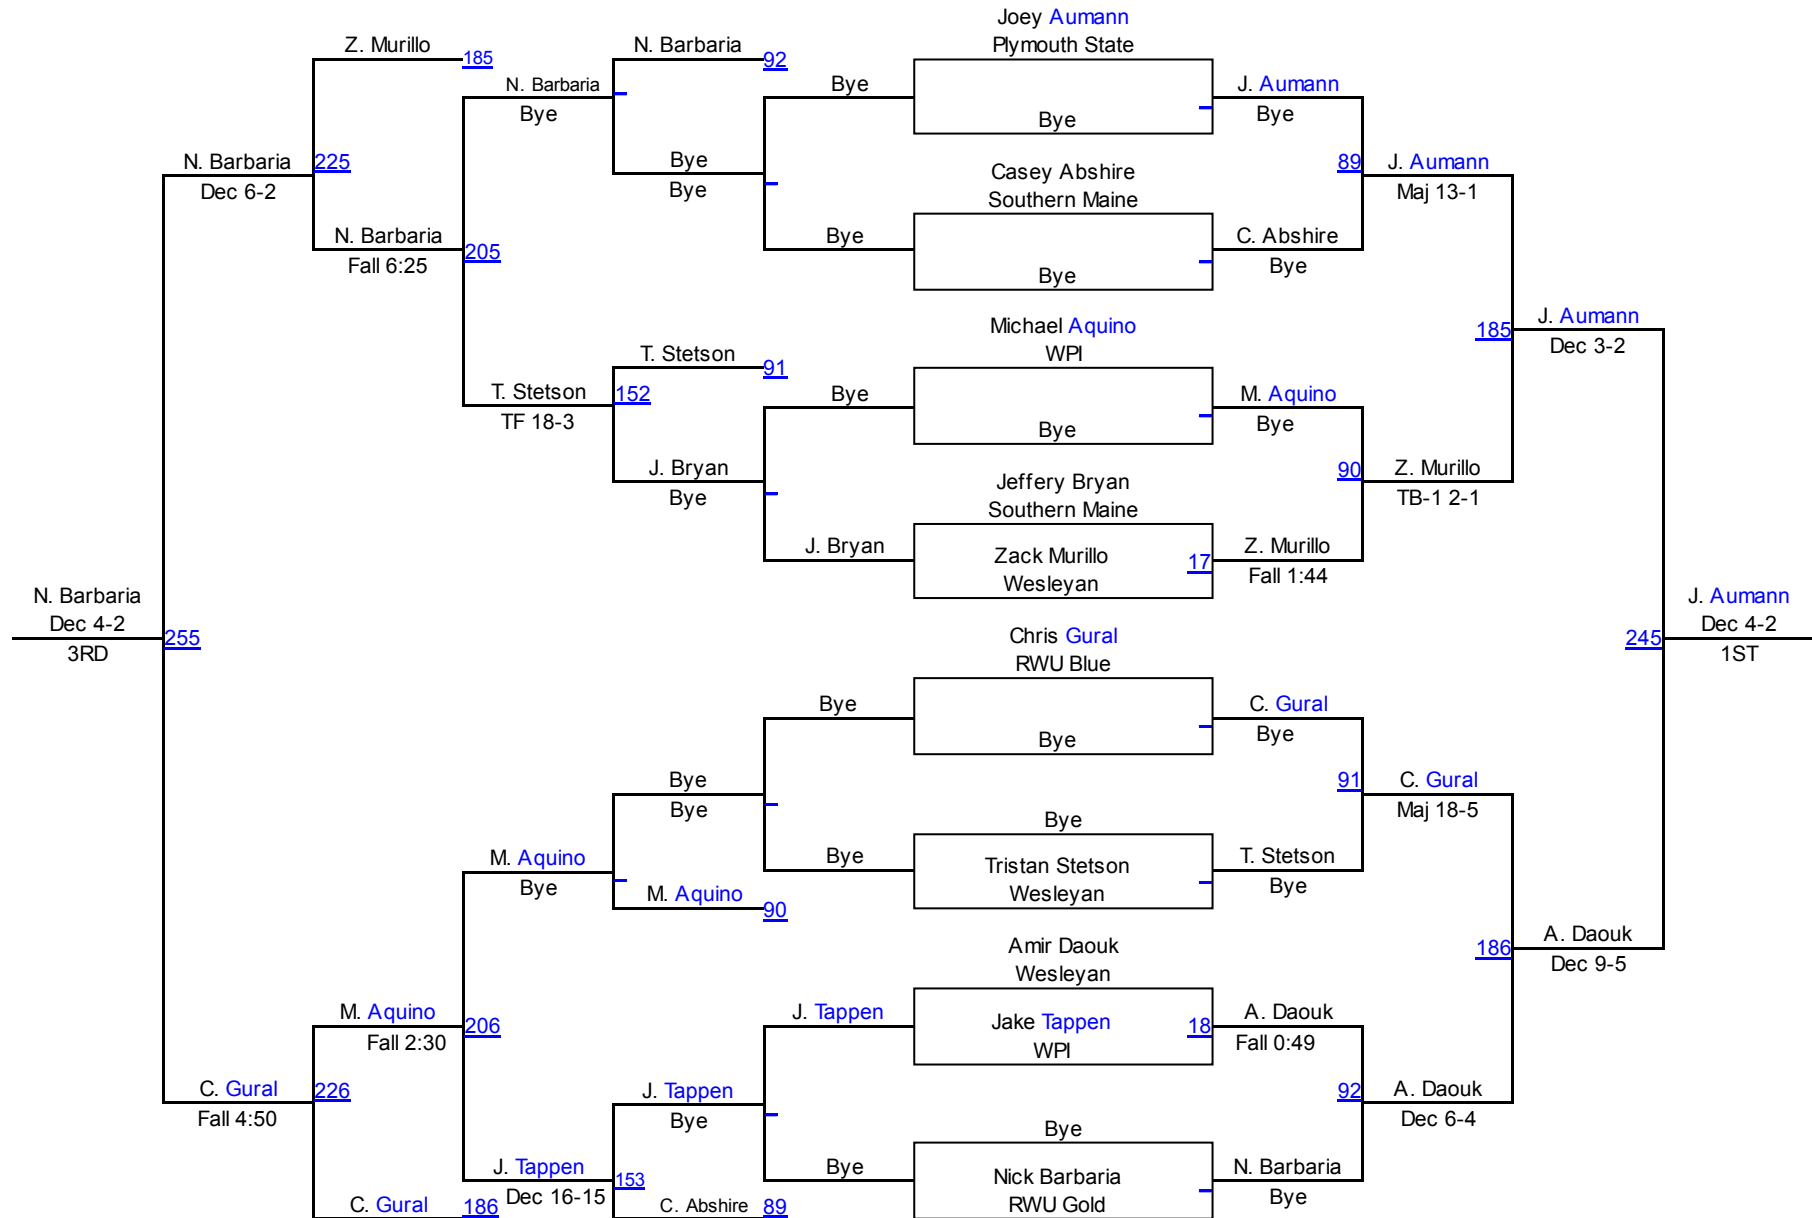

Scott Viera Invitational

NCAA 125

Scott Viera Invitational

NCAA 133

Scott Viera Invitational

NCAA 141

Scott Viera Invitational

NCAA 149

Scott Viera Invitational

NCAA 157

Scott Viera Invitational

NCAA 165

Scott Viera Invitational

NCAA 174

Scott Viera Invitational

NCAA 197

Scott Viera Invitational

NCAA 285

Team Scores on 01/07/2017 03:46 p.m.

1. RWU Gold	RWUG	177.5
2. WPI	WPI	140.5
3. Wesleyan	Wsln	92.0
4. RWU Blue	RWUB	74.5
5. Southern Maine	USM	73.5
6. Plymouth State	PSU	71.5
7. Johnson & Wales	JWU	66.0
8. Trinity	TRIN	61.5
9. Bridgewater State	BSU	25.0
10. American International College	AIC	19.0