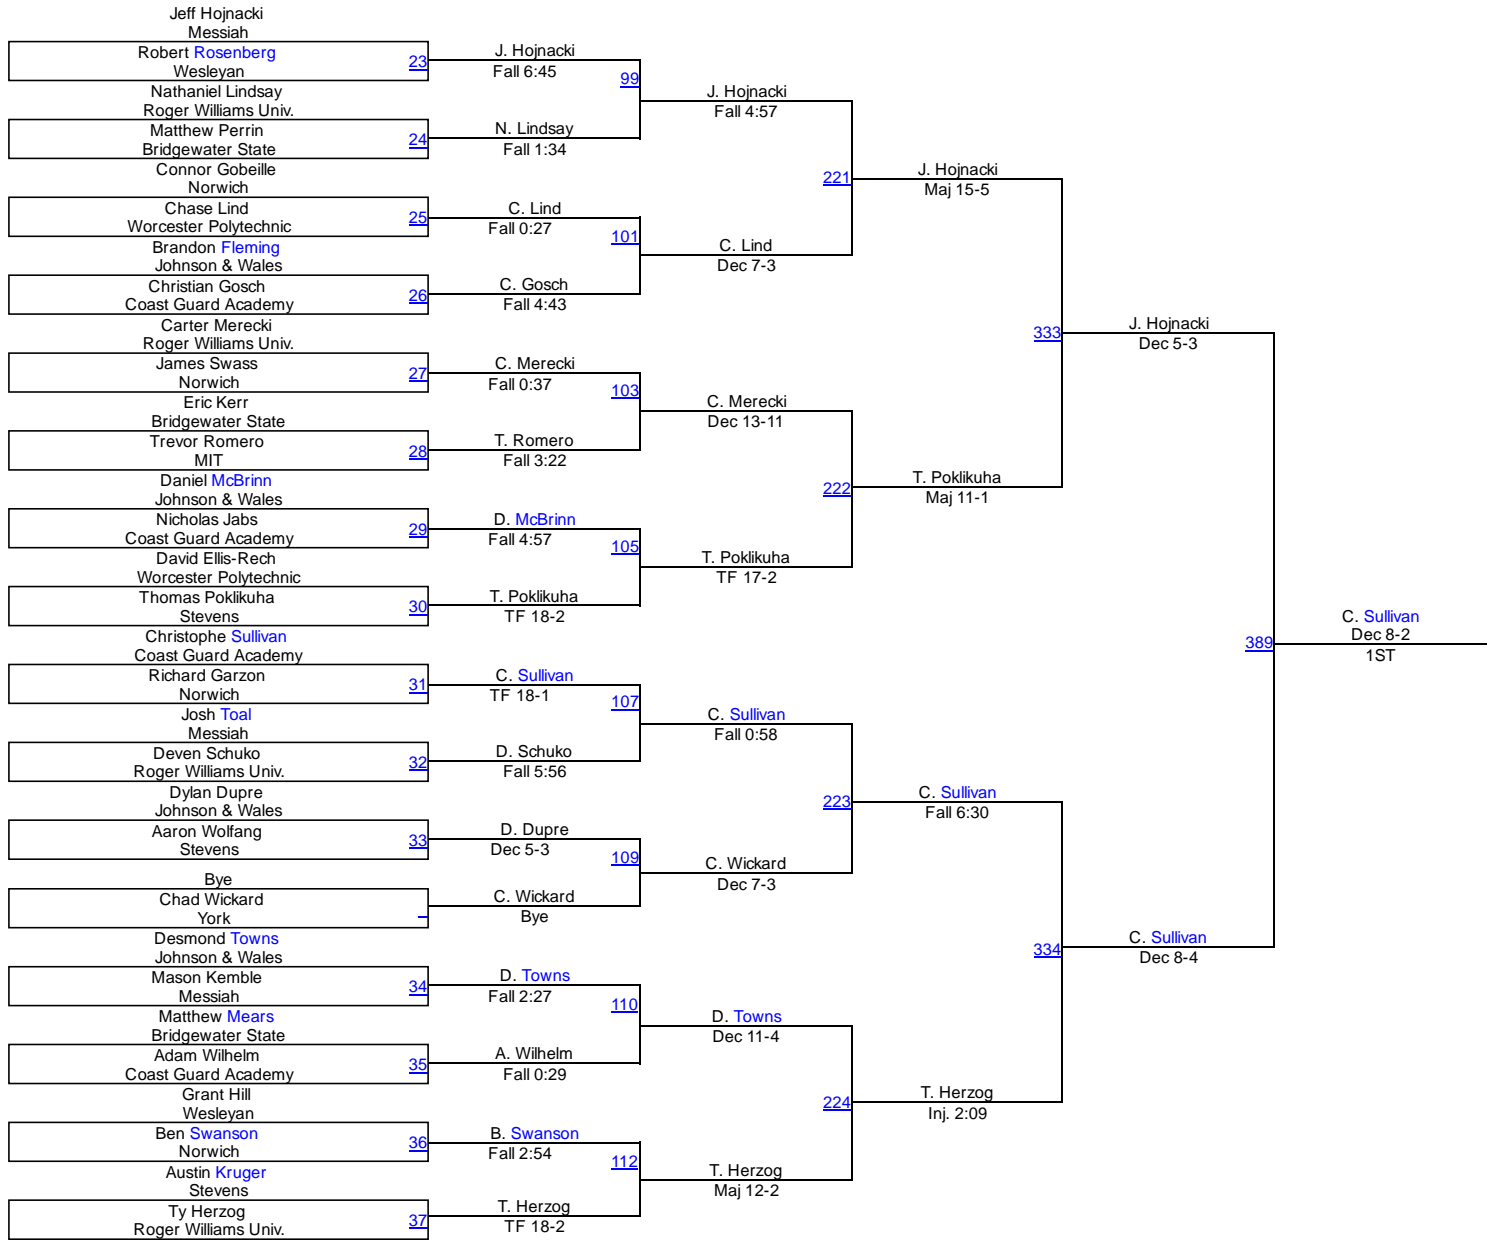

Roger Williams Invitational

NCAA 157