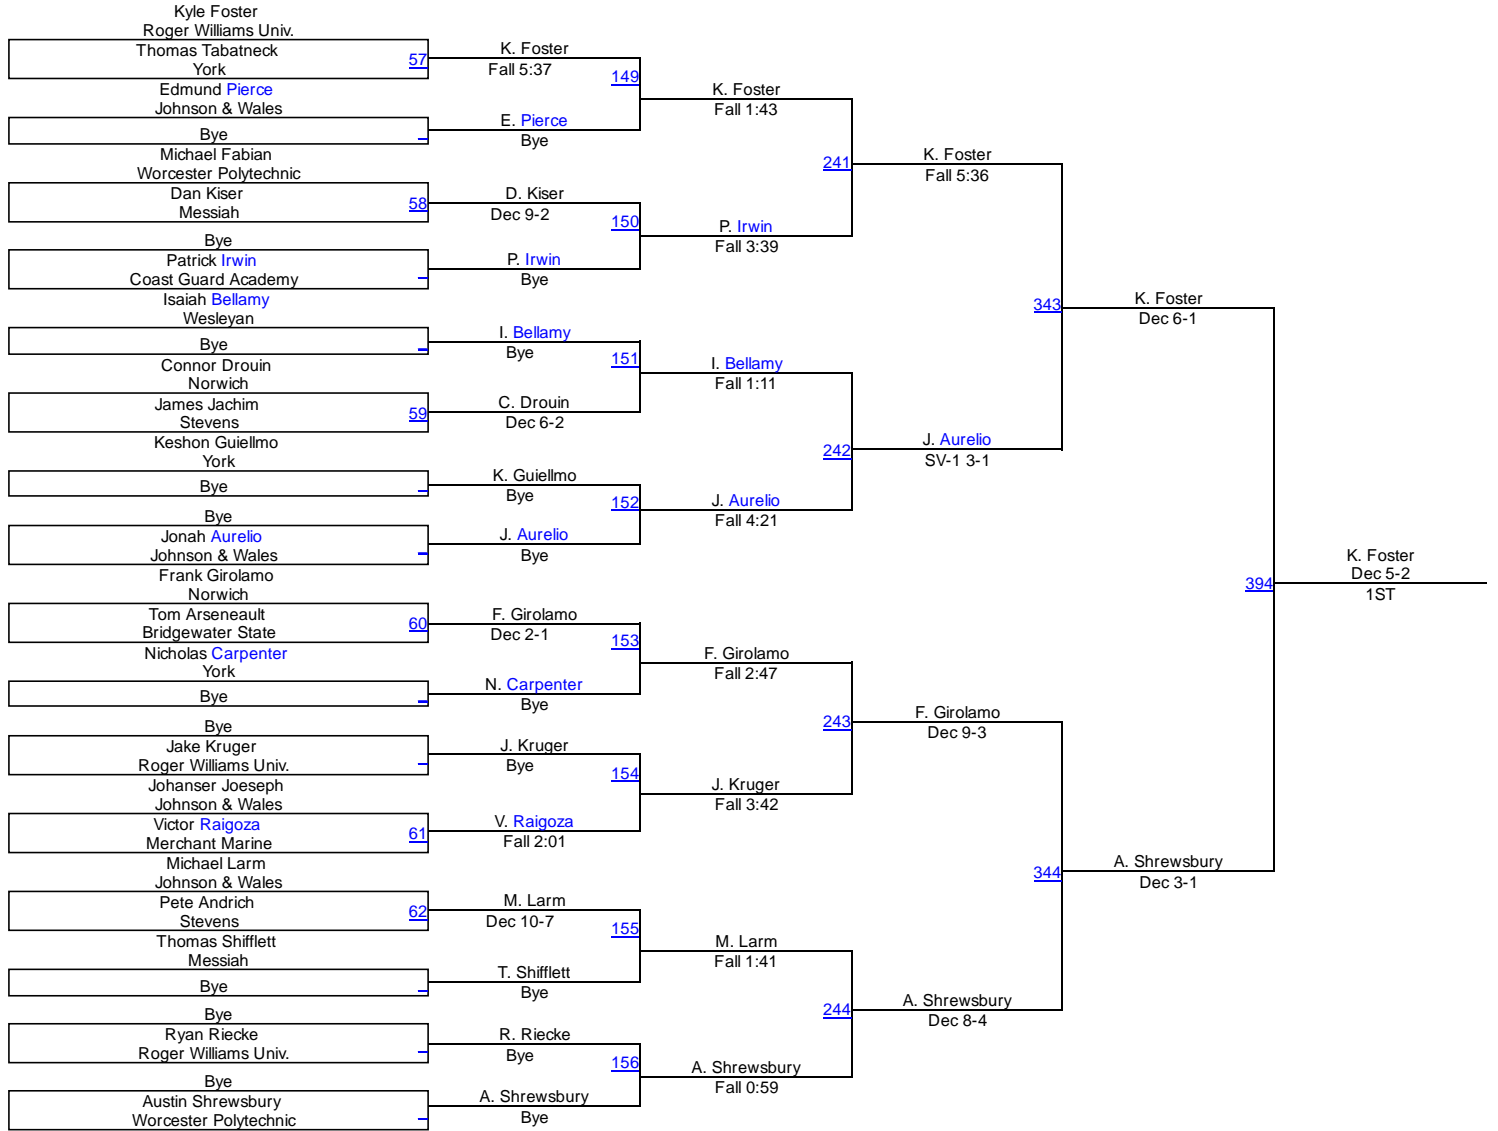

# Roger Williams Invitational

# Roger Williams Invitational

**NCAA 285**