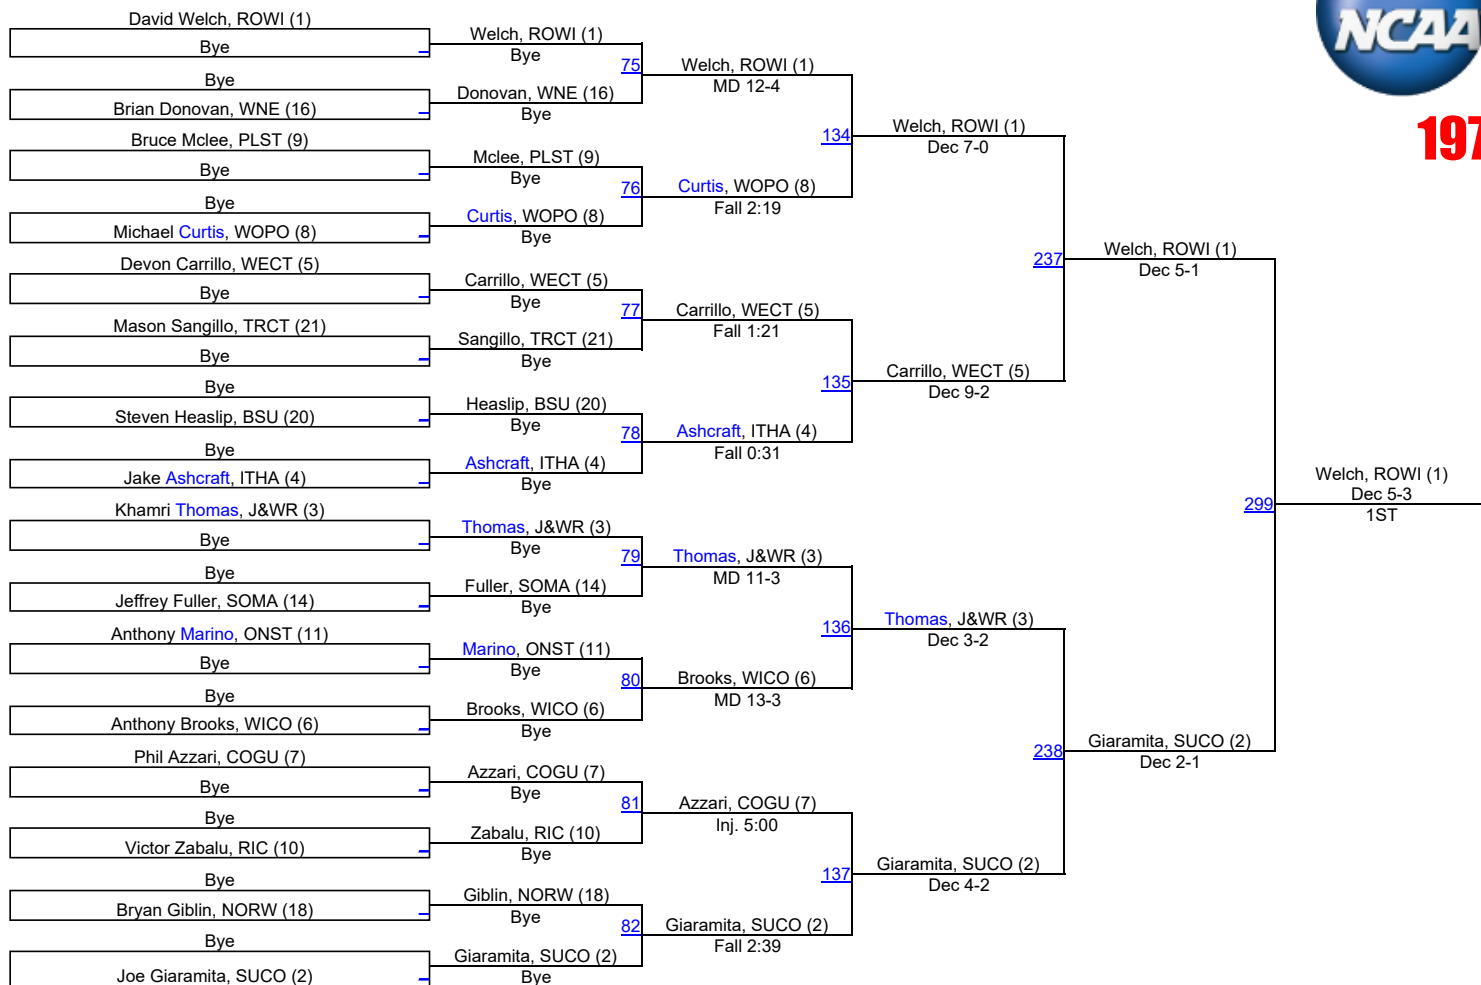

NCAA DIII Regional - Northeast

174

NCAA DIII Regional - Northeast

184

NCAA DIII Regional - Northeast

197

NCAA DIII Regional - Northeast

285