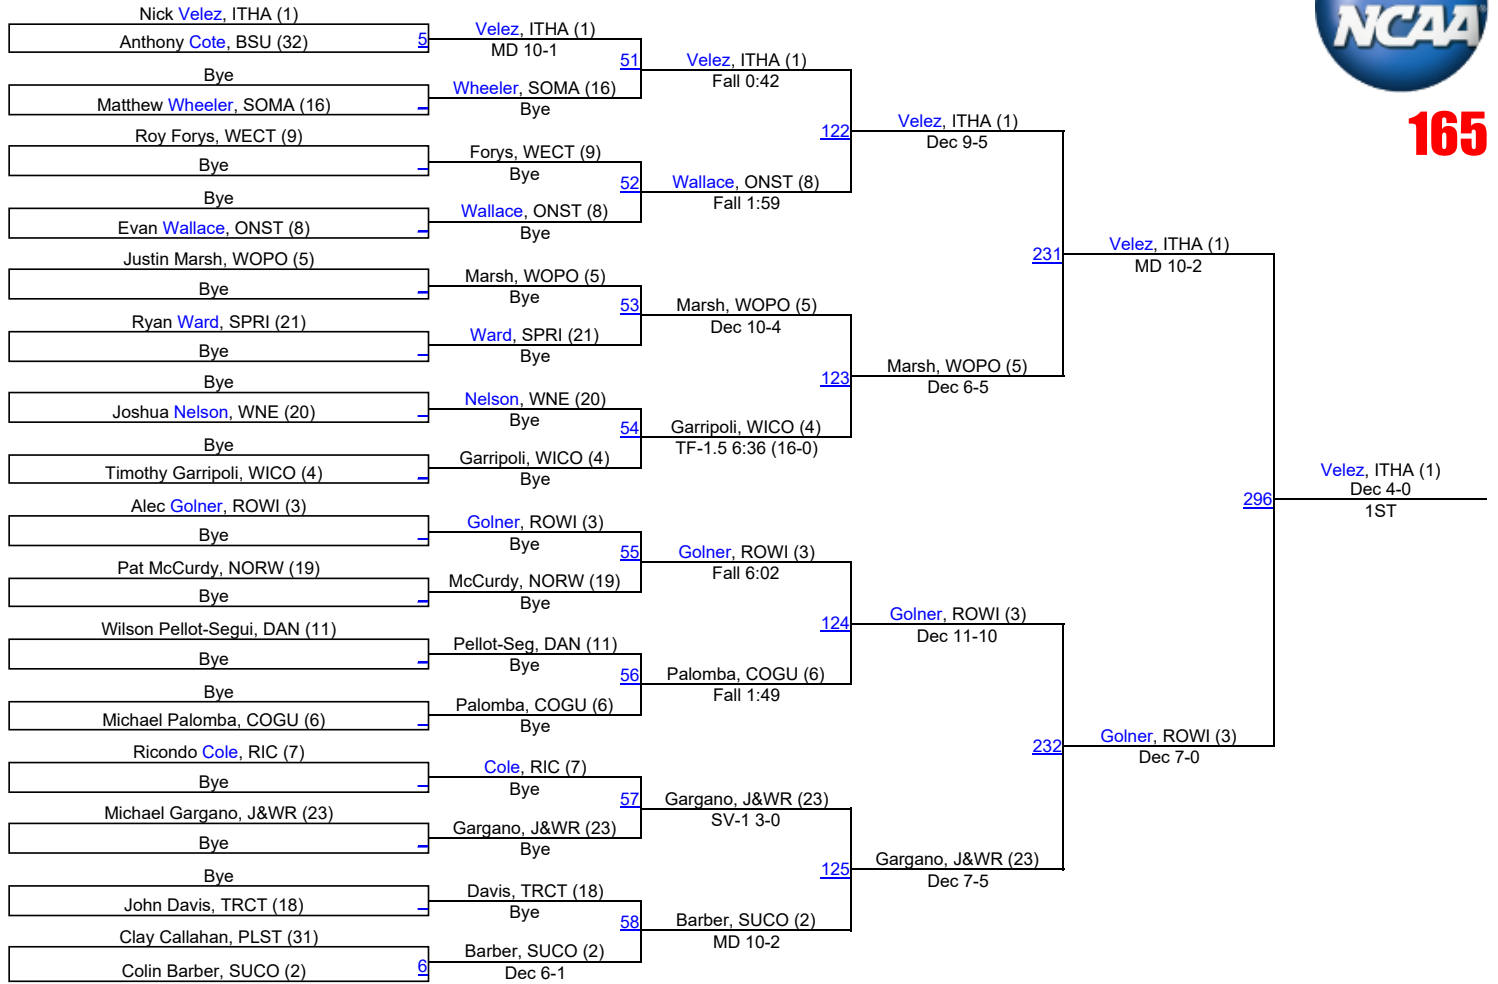

NCAA DIII Regional - Northeast

125

NCAA DIII Regional - Northeast

133

NCAA DIII Regional - Northeast

141

NCAA DIII Regional - Northeast

165