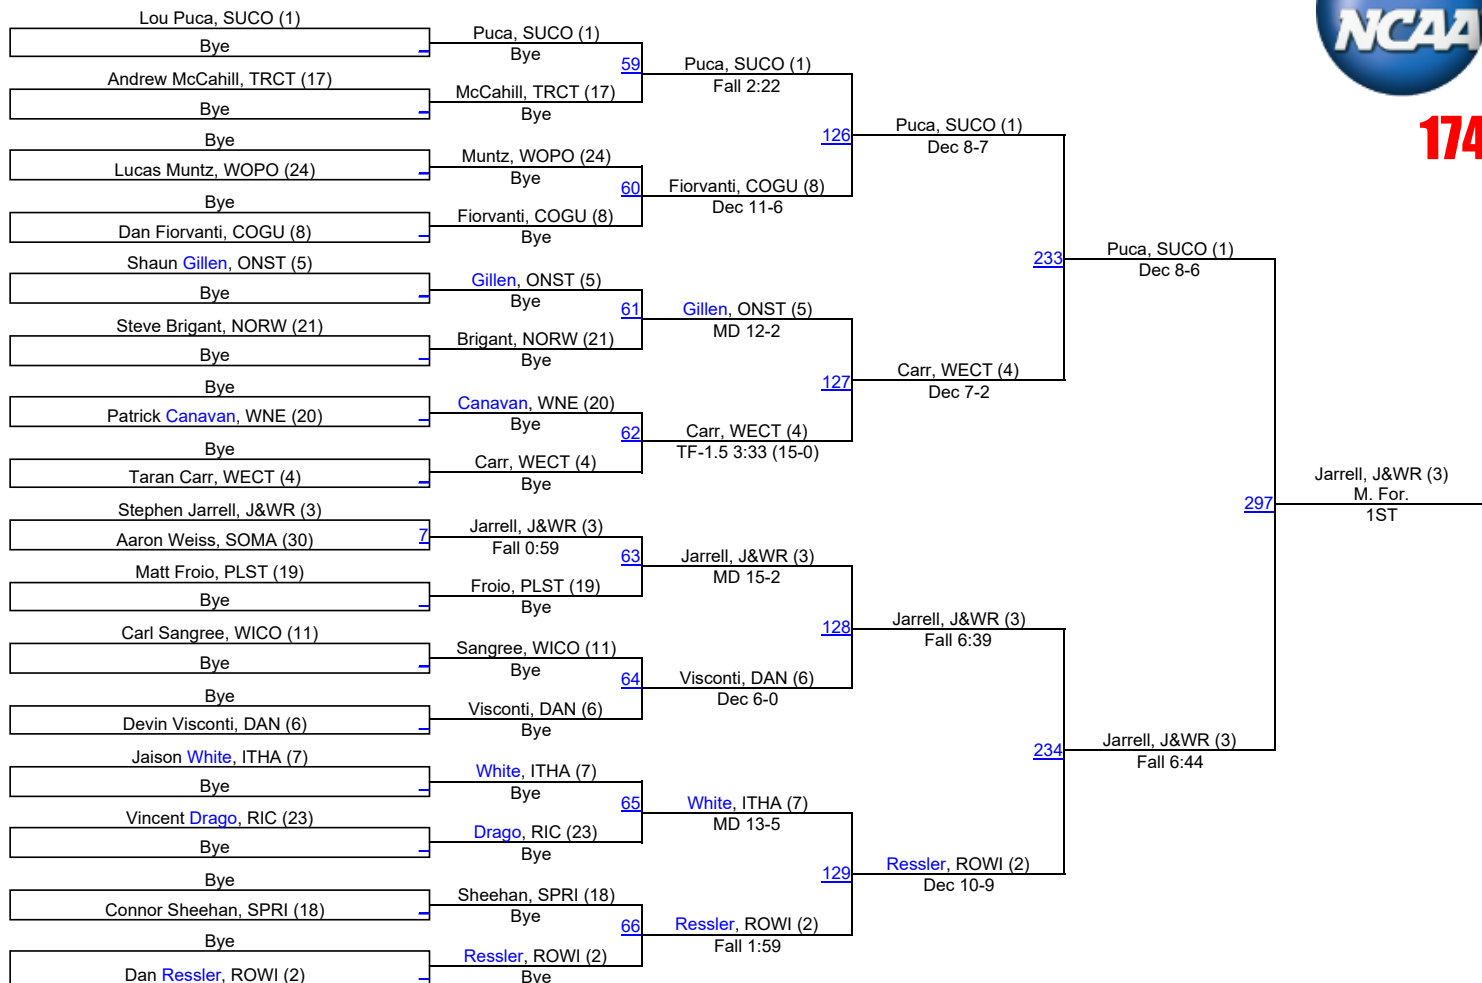

NCAA DIII Regional - Northeast

174