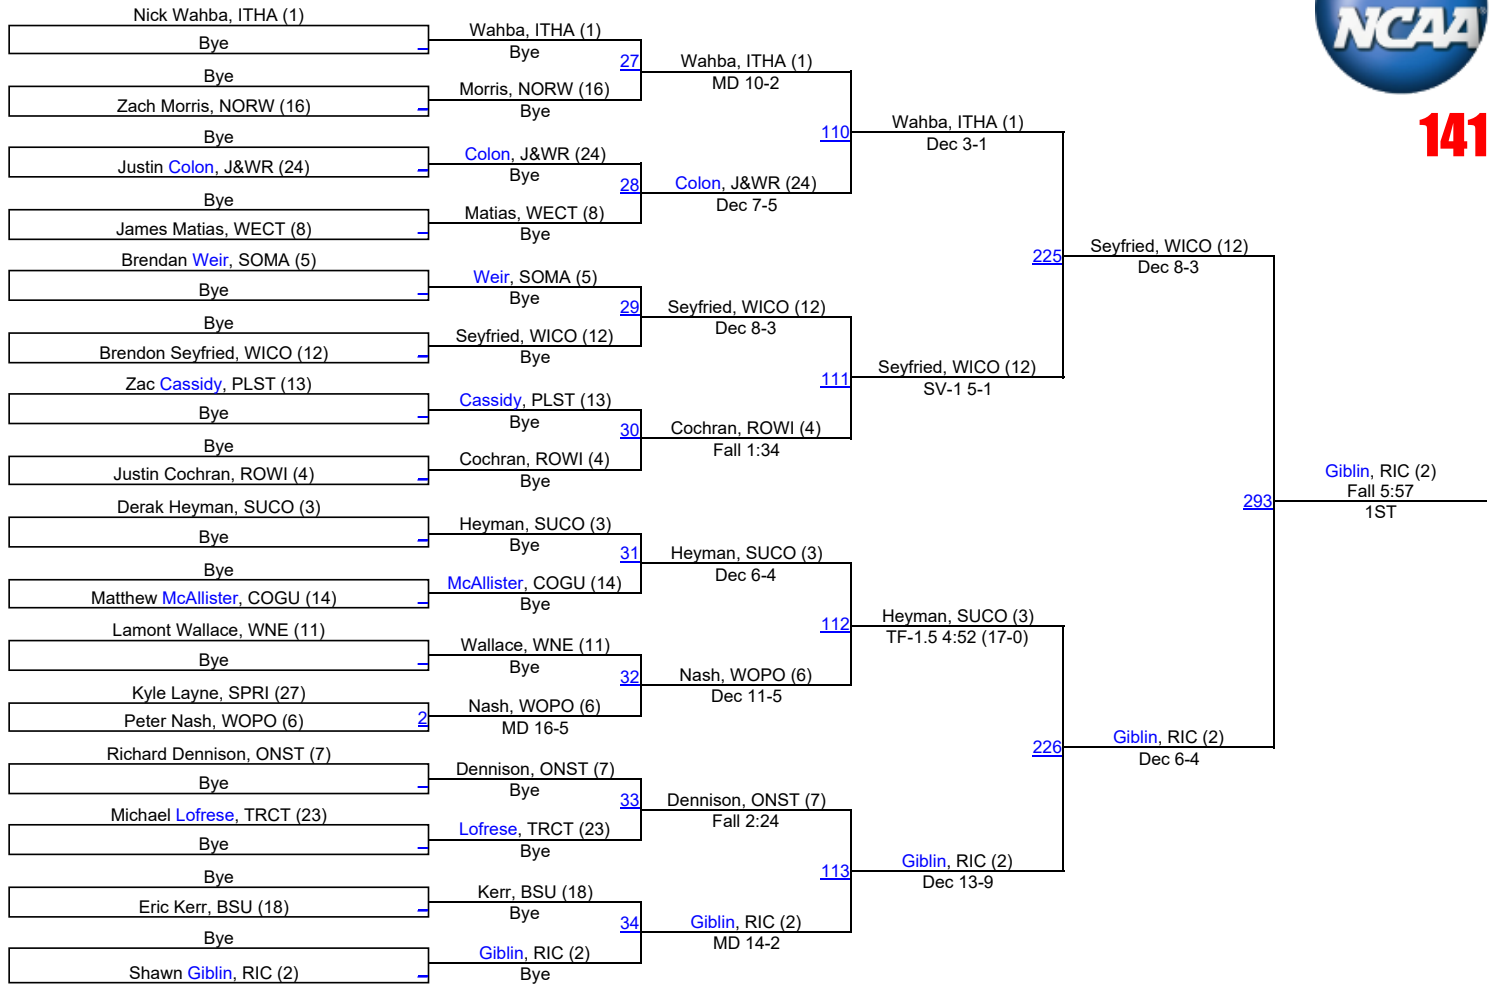

NCAA DIII Regional - Northeast

125

NCAA DIII Regional - Northeast

133

NCAA DIII Regional - Northeast

141

NCAA DIII Regional - Northeast

165