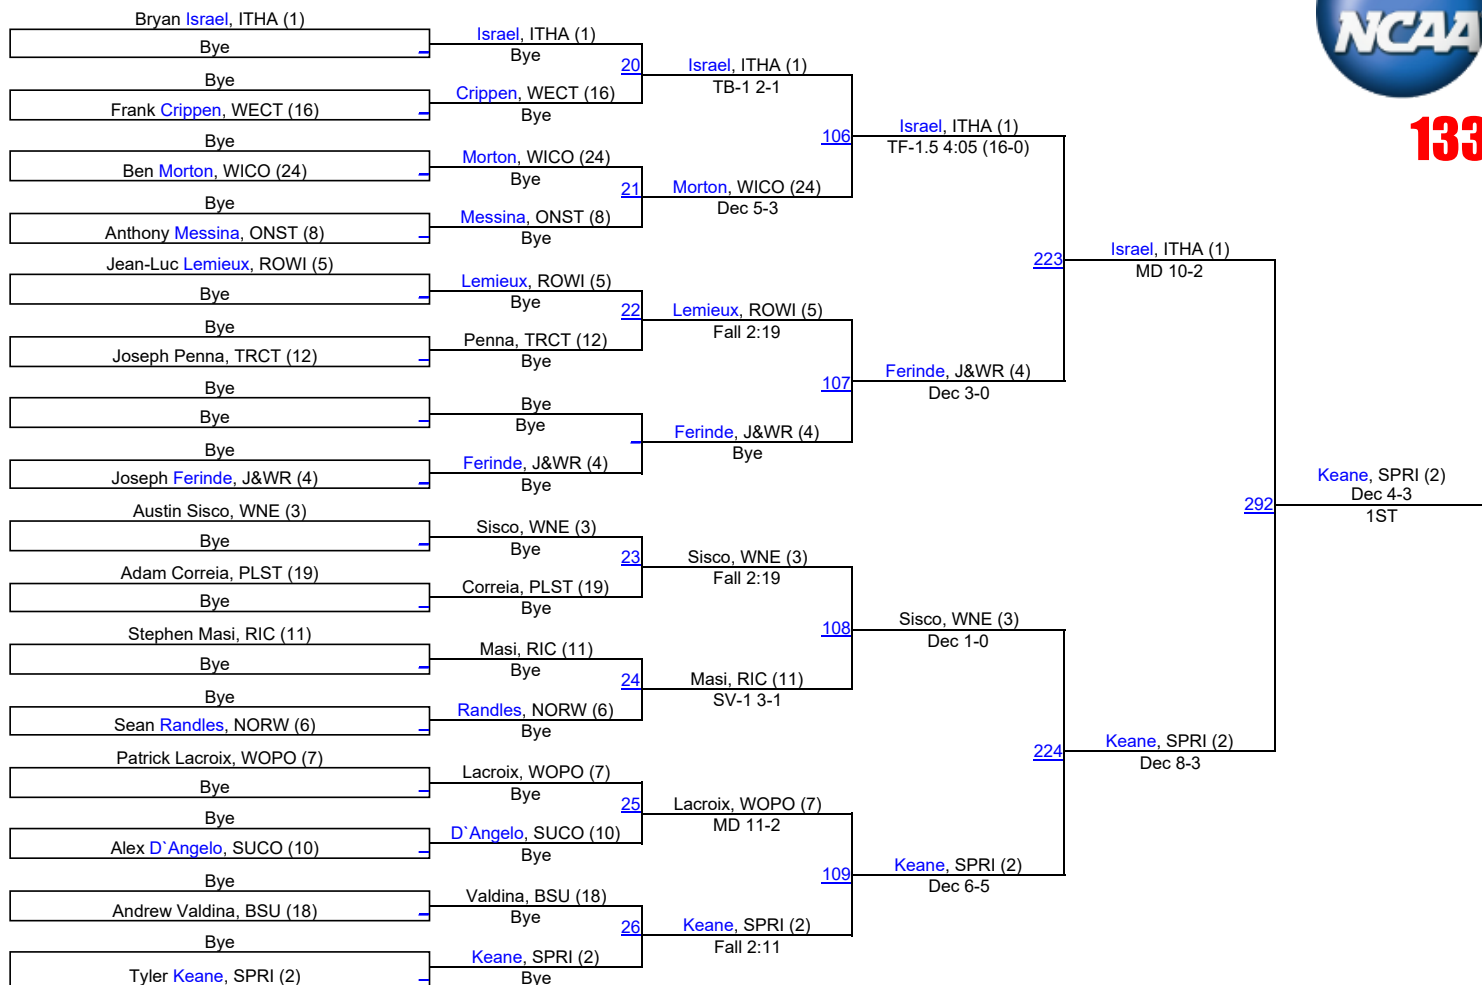

NCAA DIII Regional - Northeast

125

NCAA DIII Regional - Northeast

133

NCAA DIII Regional - Northeast

141

NCAA DIII Regional - Northeast

165