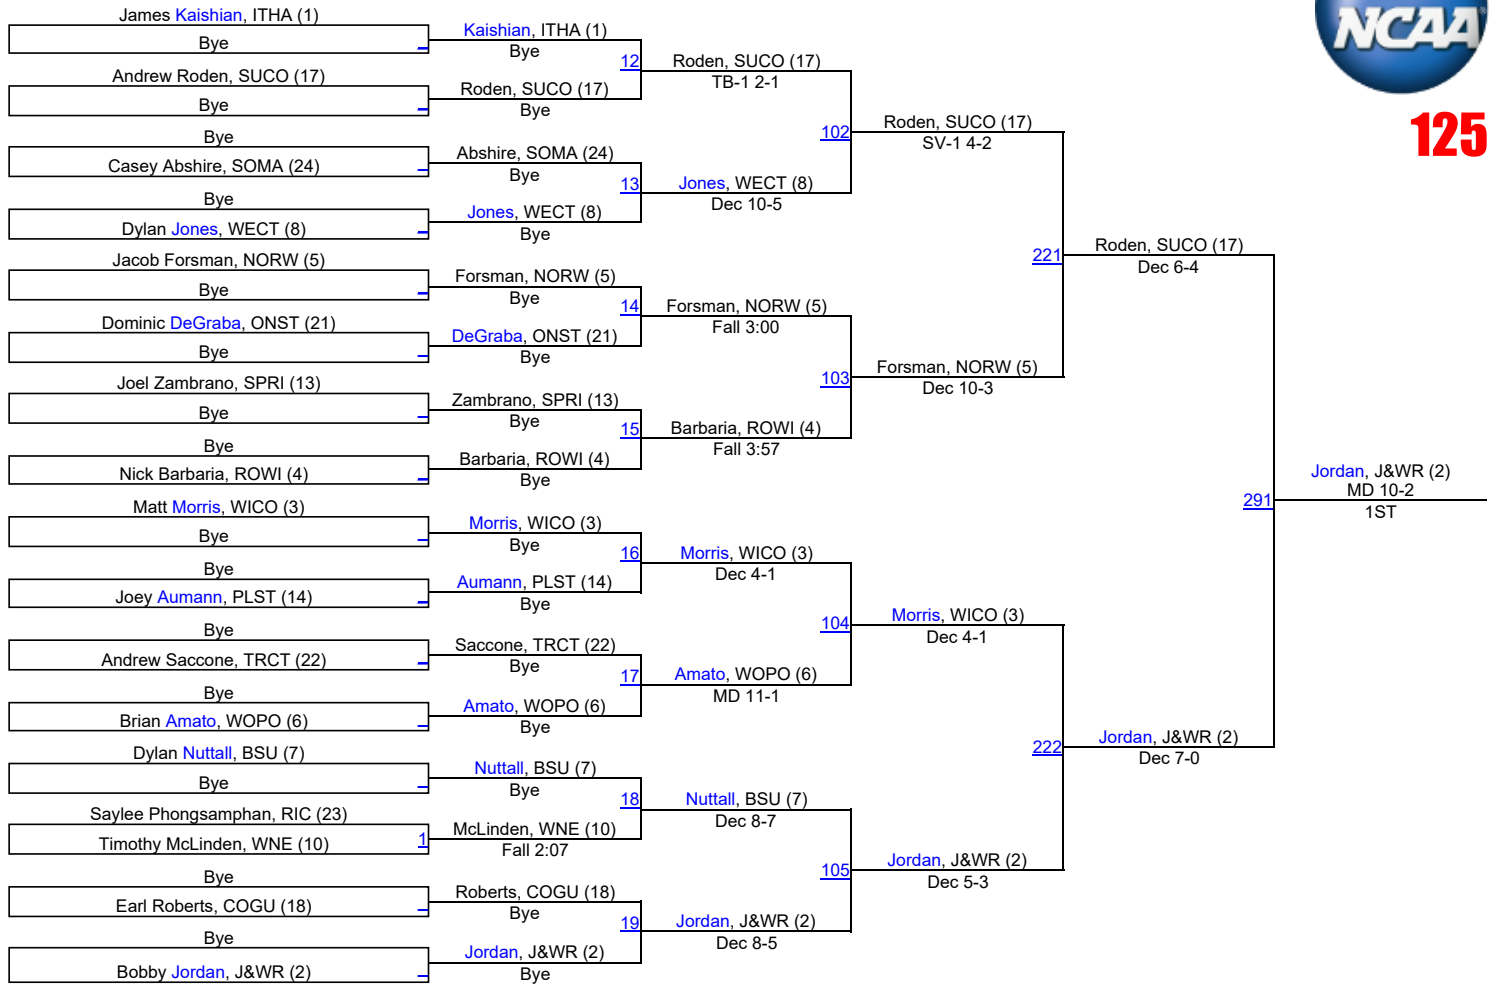

NCAA DIII Regional - Northeast

125

NCAA DIII Regional - Northeast

133

NCAA DIII Regional - Northeast

141

NCAA DIII Regional - Northeast

165