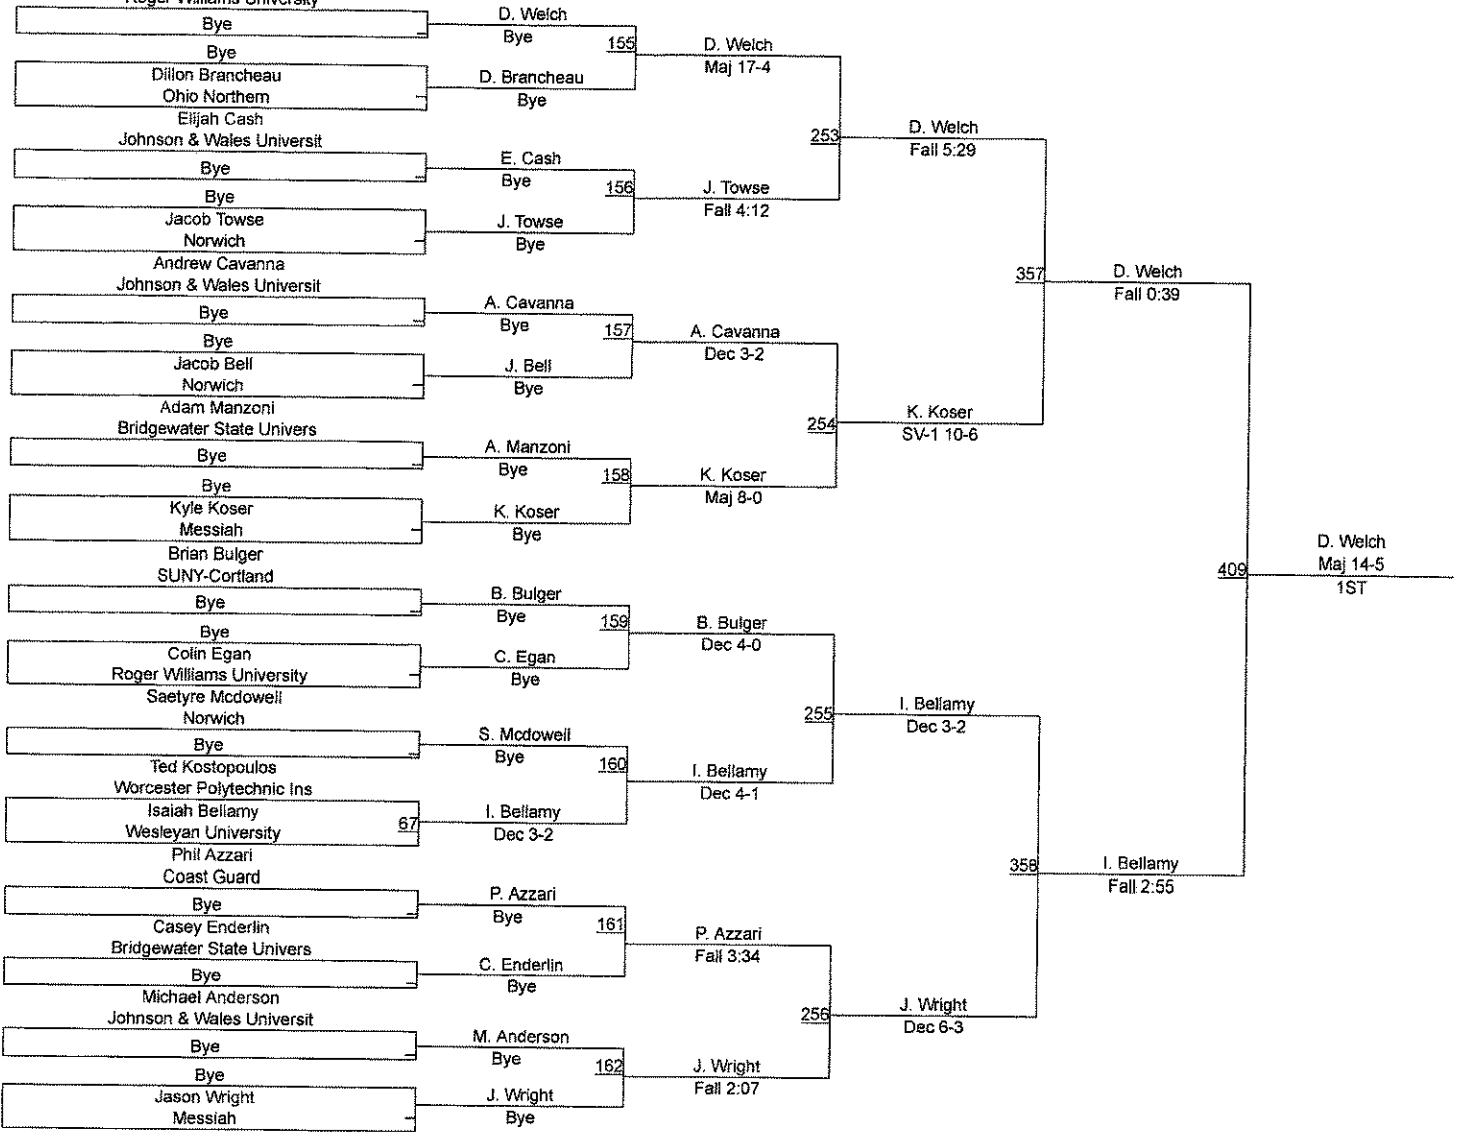

# NCAA 157

# NCAA 165

# NCAA 174

David Welch  
Roger Williams University