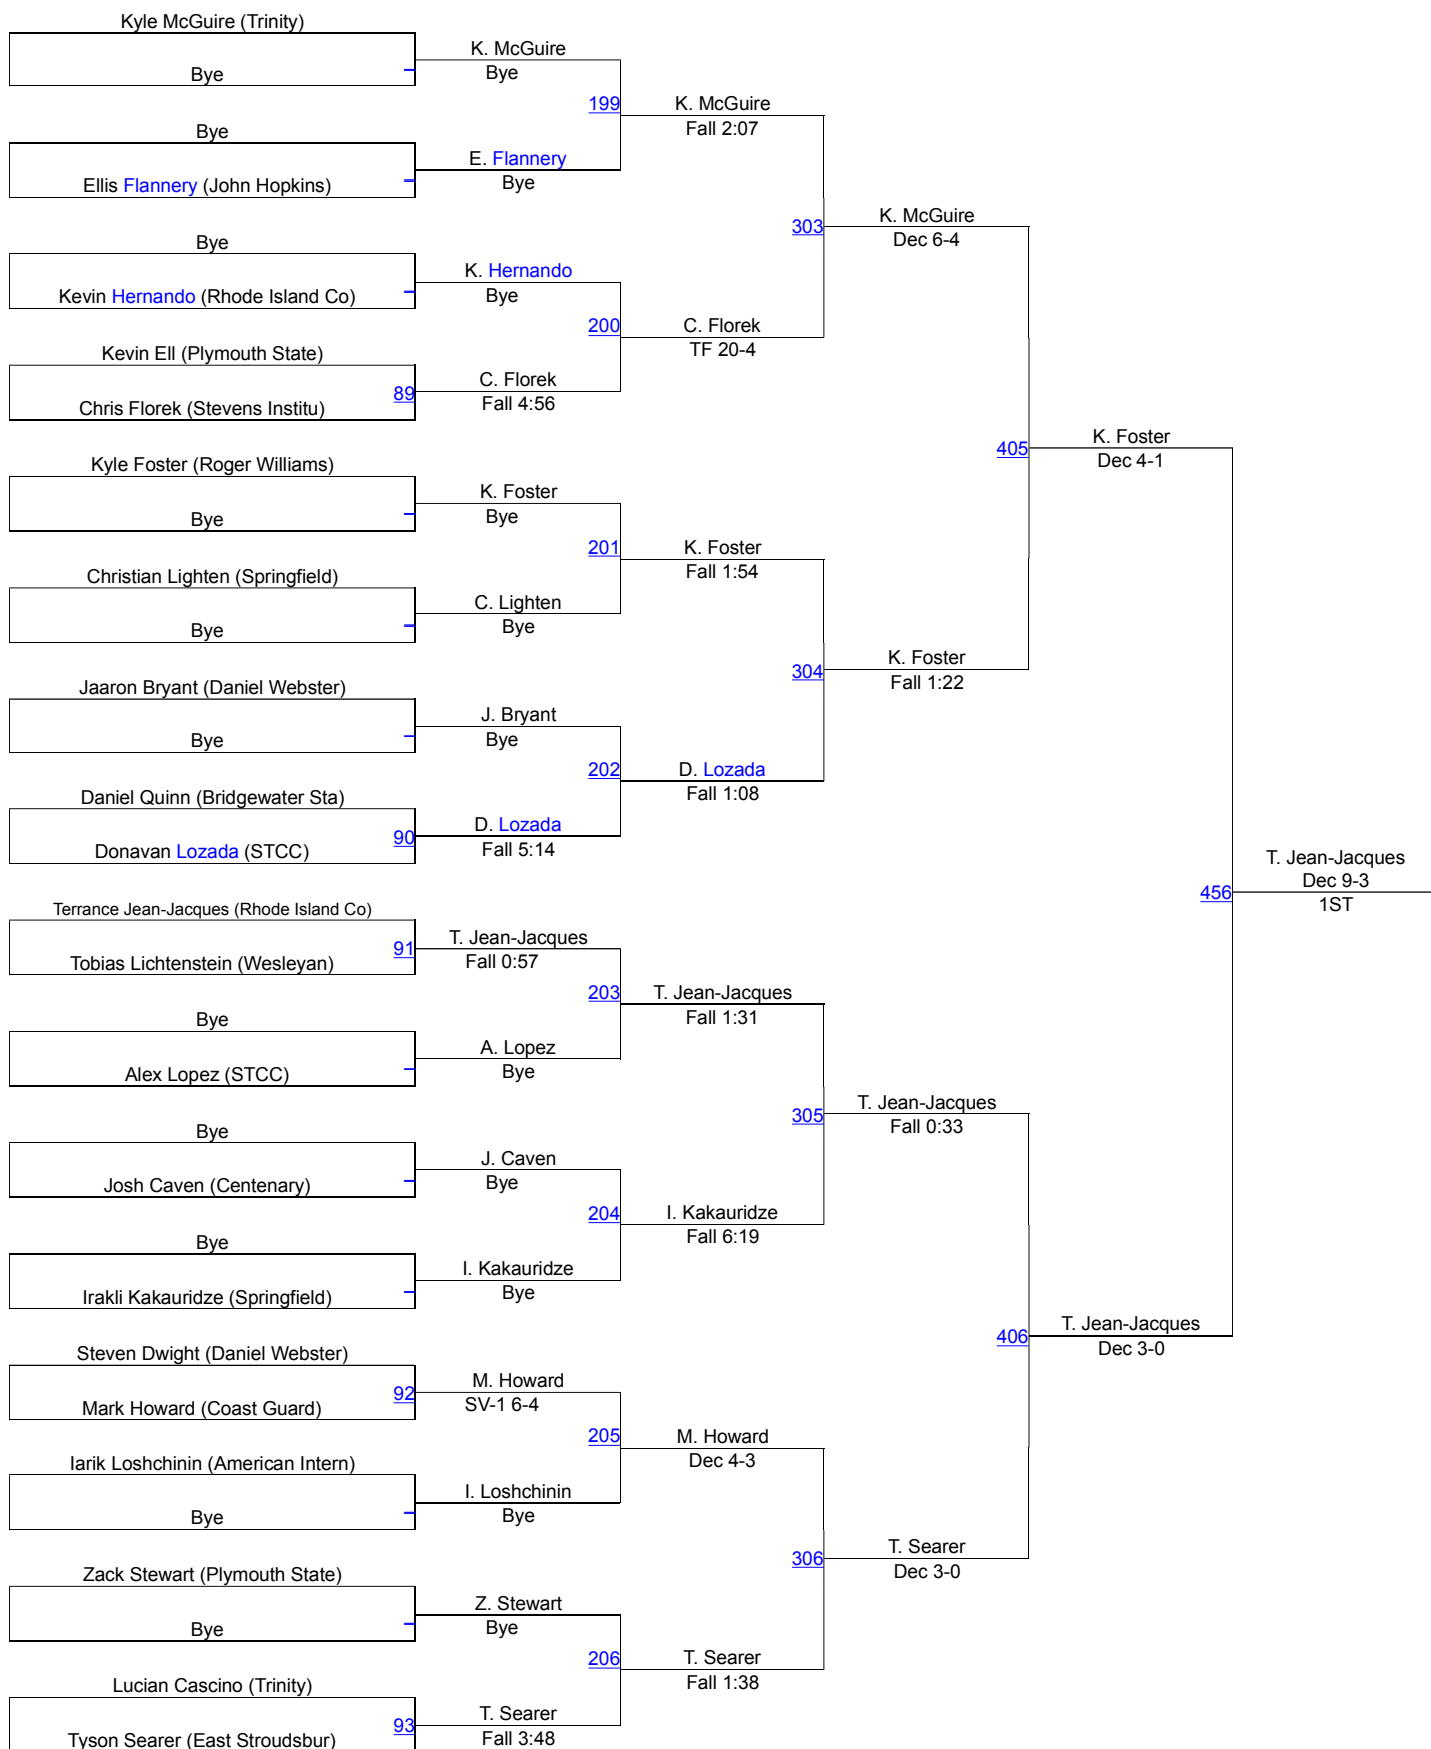

Doug Parker Invitational

NCAA 125

NCAA 125

Doug Parker Invitational

NCAA 133

NCAA 133

Doug Parker Invitational

NCAA 141

NCAA 197

NCAA 197

Doug Parker Invitational

NCAA 285

Team Scores on 11/22/2014 07:04 p.m.

1. Roger Williams	RWU	164.5
2. Williams College	Wms	134.0
3. Stevens Institue of Technology	SIOT	116.0
4. Rhode Island College	RIC	111.5
5. Coast Guard	USCG	111.0
6. Springfield	Spr	105.0
7. Wesleyan	Wesl	90.0
8. Plymouth State	PSU	60.0
9. American International College	AIC	53.5
10. Centenary	Cent	53.5
11. East Stroudsburg Univ.	ESU	46.5
12. Bridgewater State Univ.	BSC	43.0
13. Western New England	WNEU	37.0
14. John Hopkins	JH	31.0
15. Trinity	Trin	31.0
16. STCC	STCC	25.5
17. Daniel Webster	DW	9.5
18. MIT	MIT	7.0