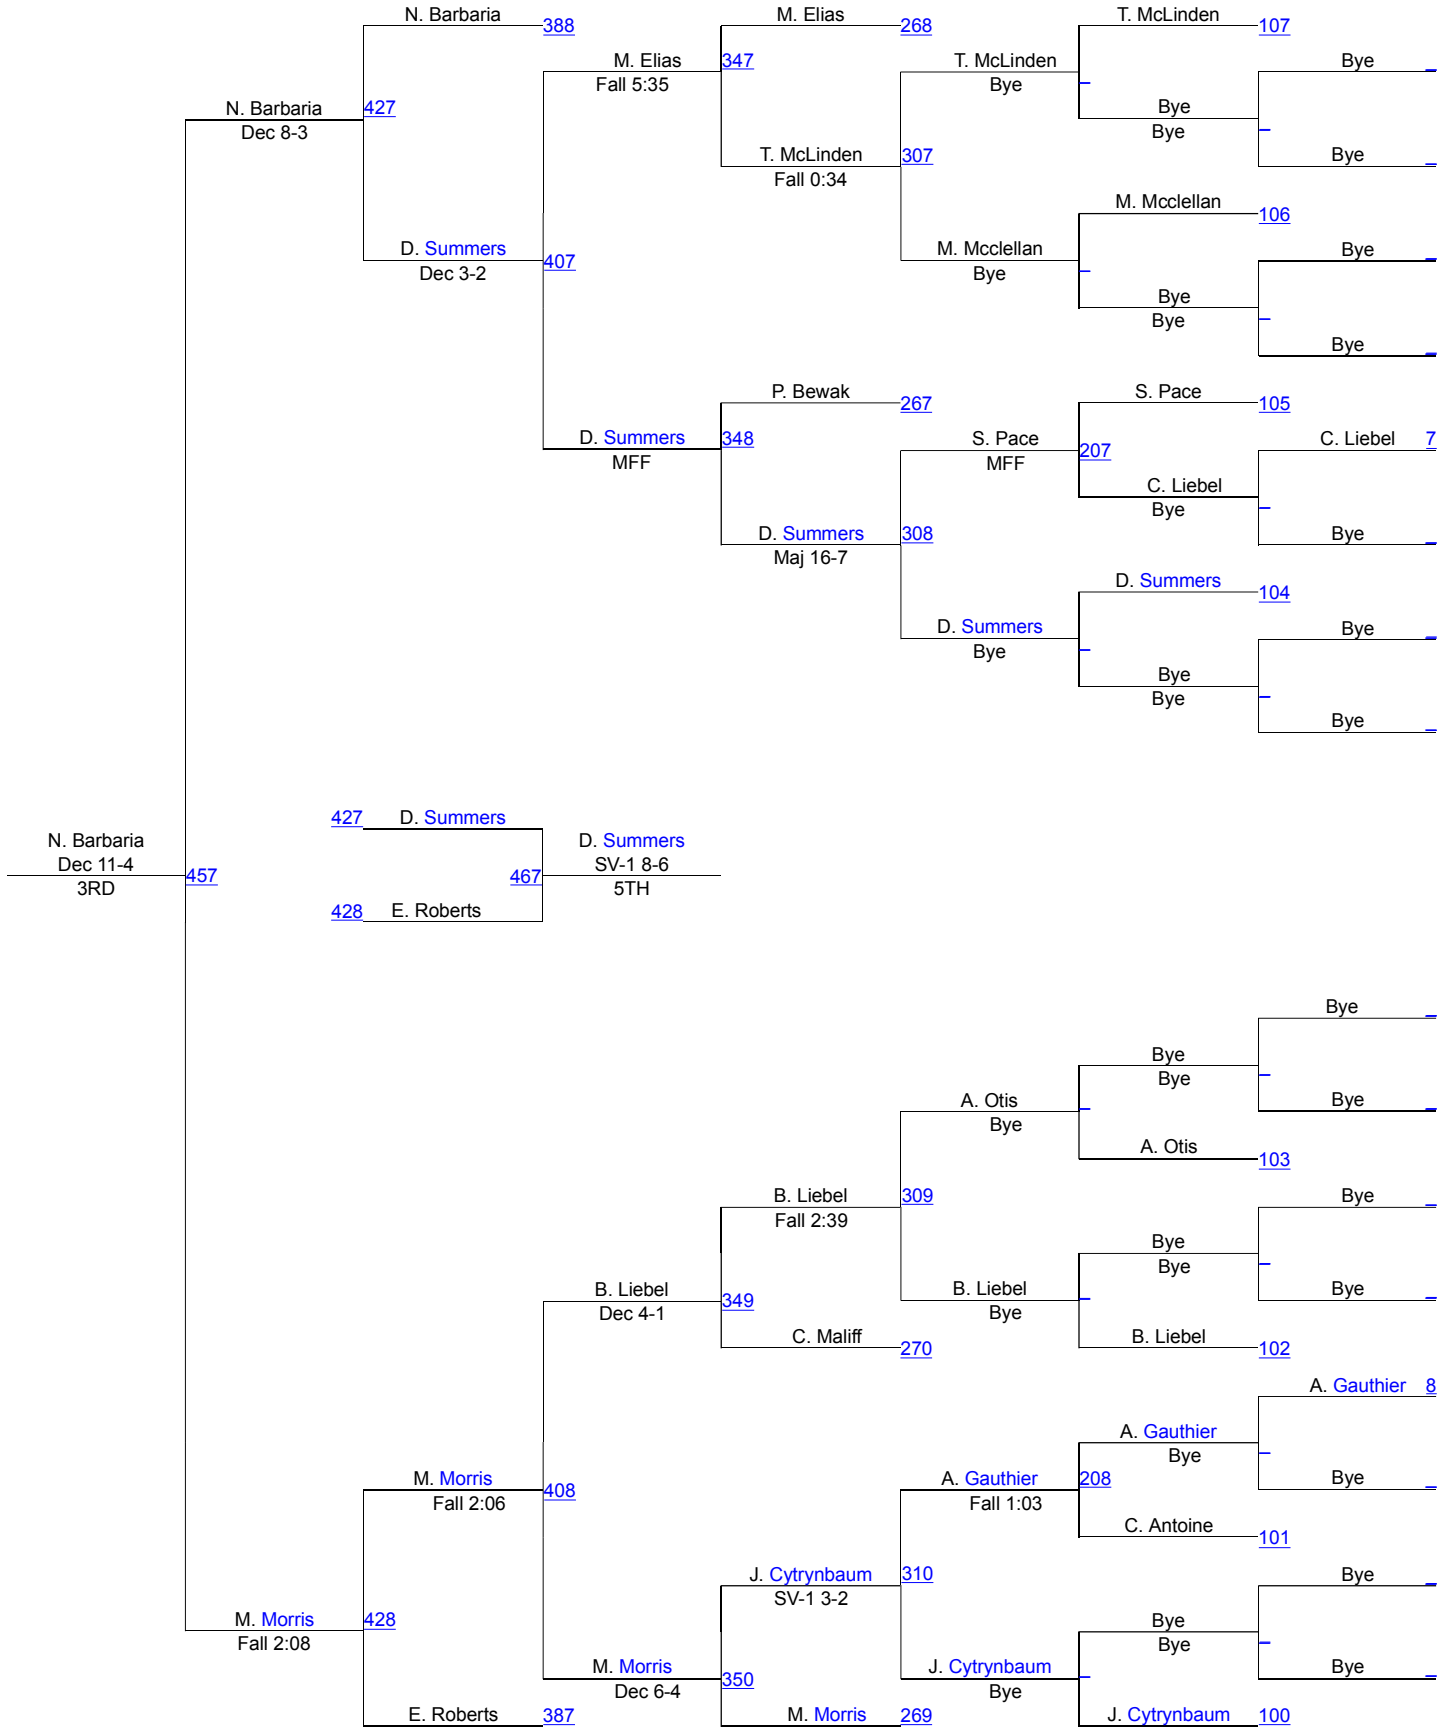

Doug Parker Invitational

NCAA 125

NCAA 125

Doug Parker Invitational

NCAA 133

NCAA 133

Doug Parker Invitational

NCAA 141