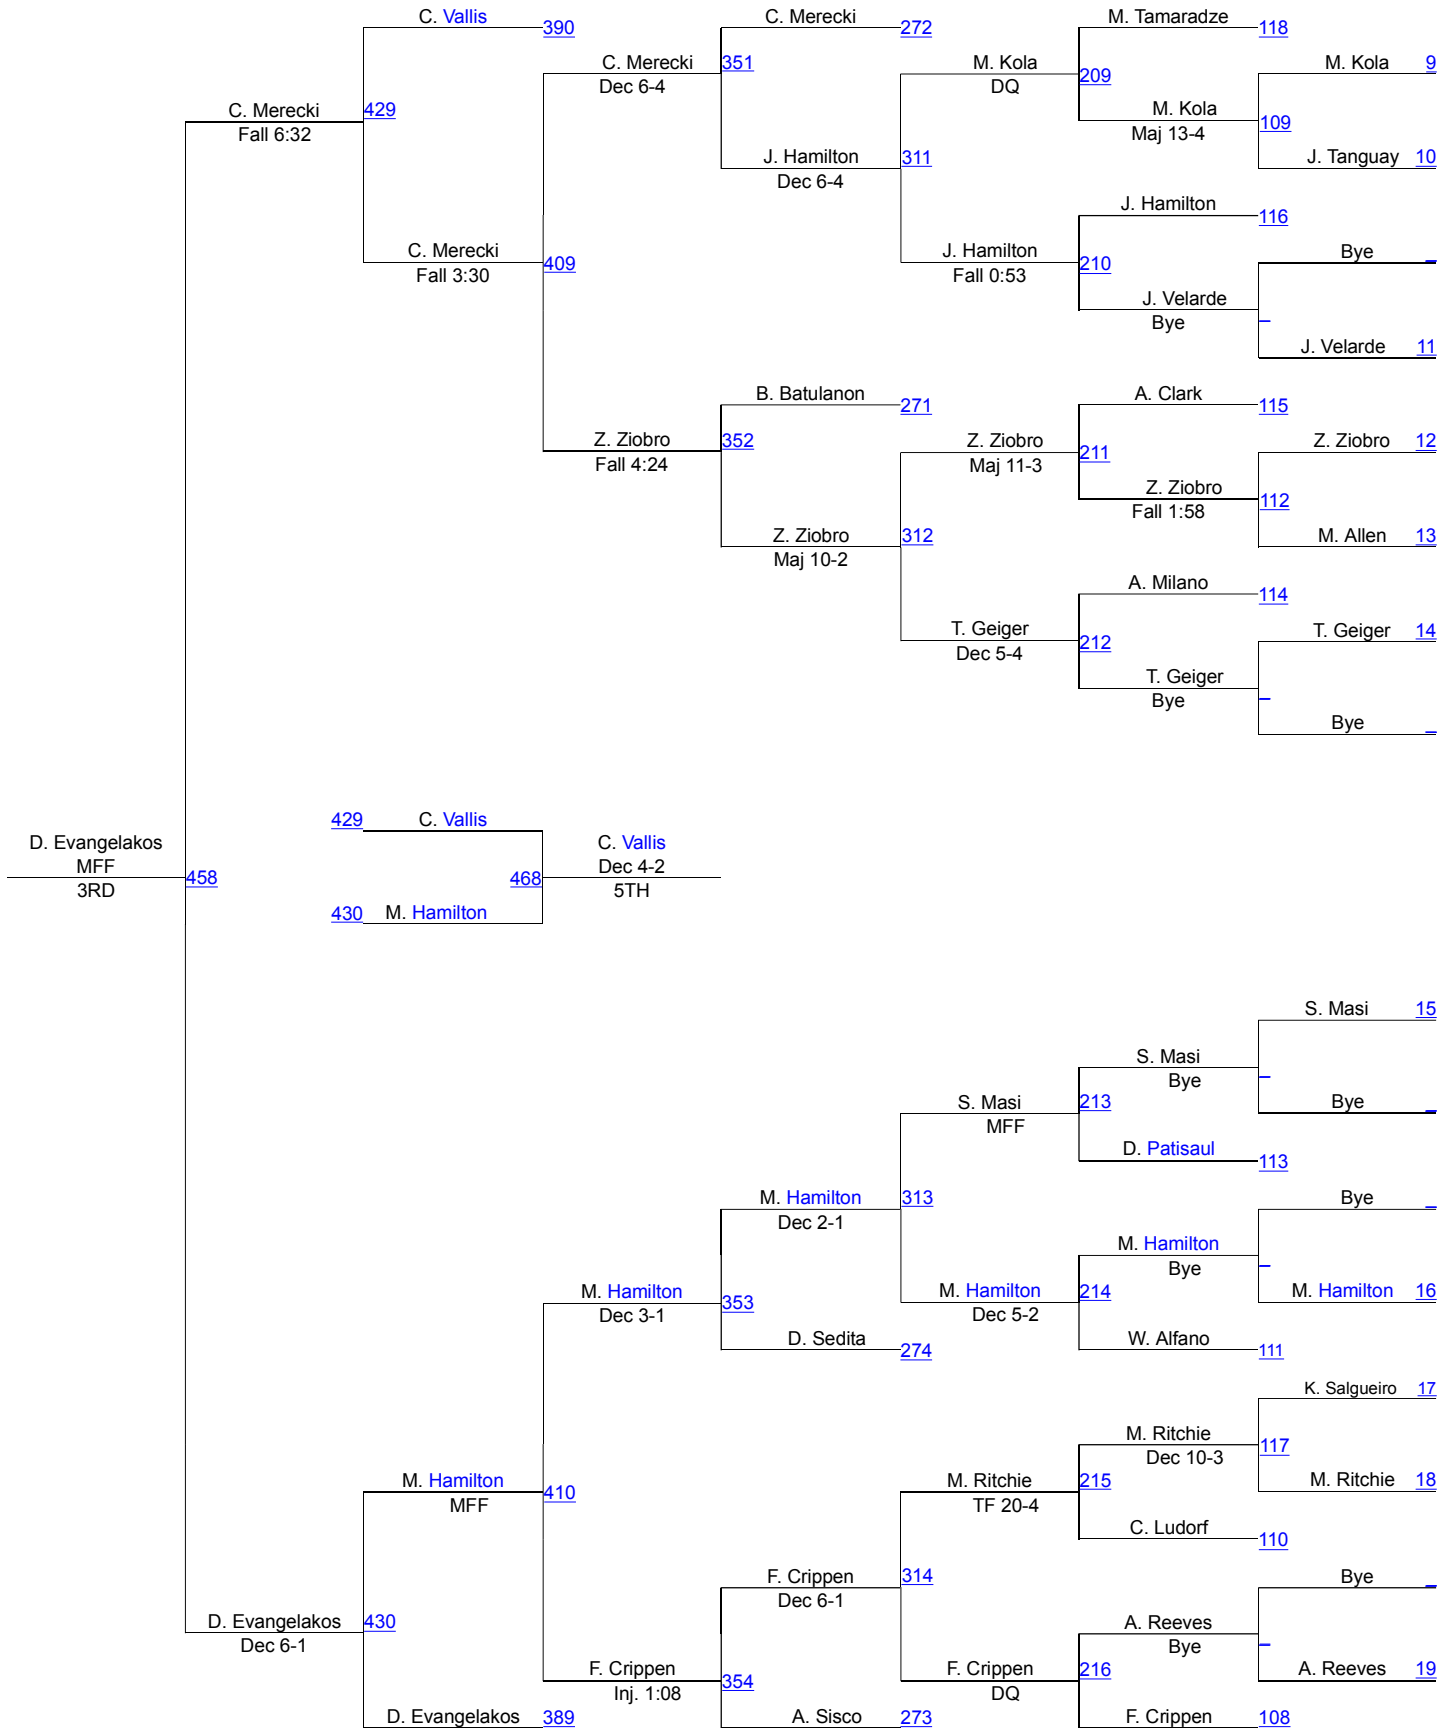

Doug Parker Invitational

NCAA 125

NCAA 125

Doug Parker Invitational

NCAA 133

NCAA 133

Doug Parker Invitational

NCAA 141