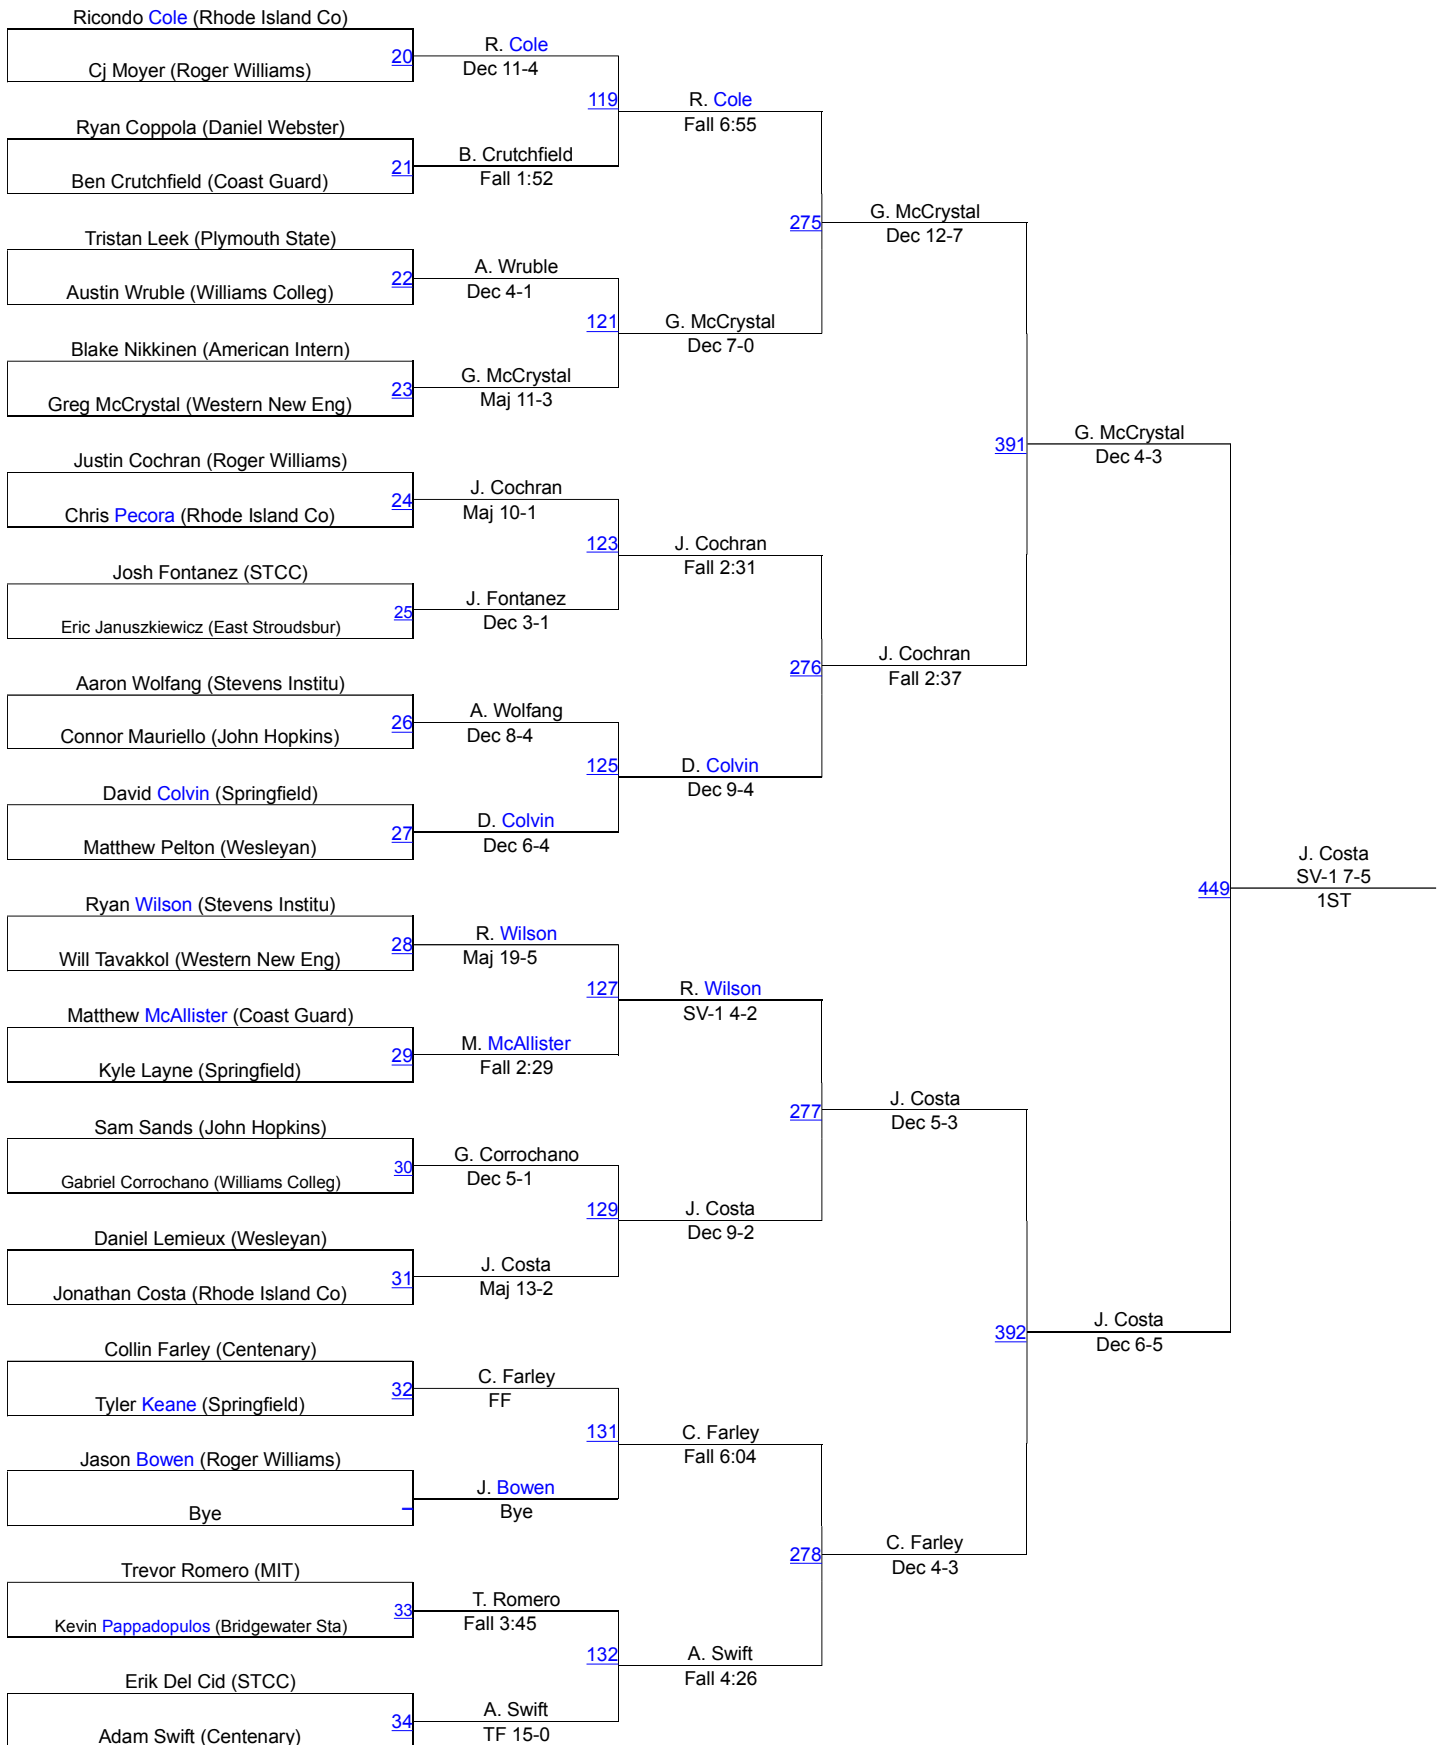

Doug Parker Invitational

NCAA 125

NCAA 125

Doug Parker Invitational

NCAA 133

NCAA 133

Doug Parker Invitational

NCAA 141