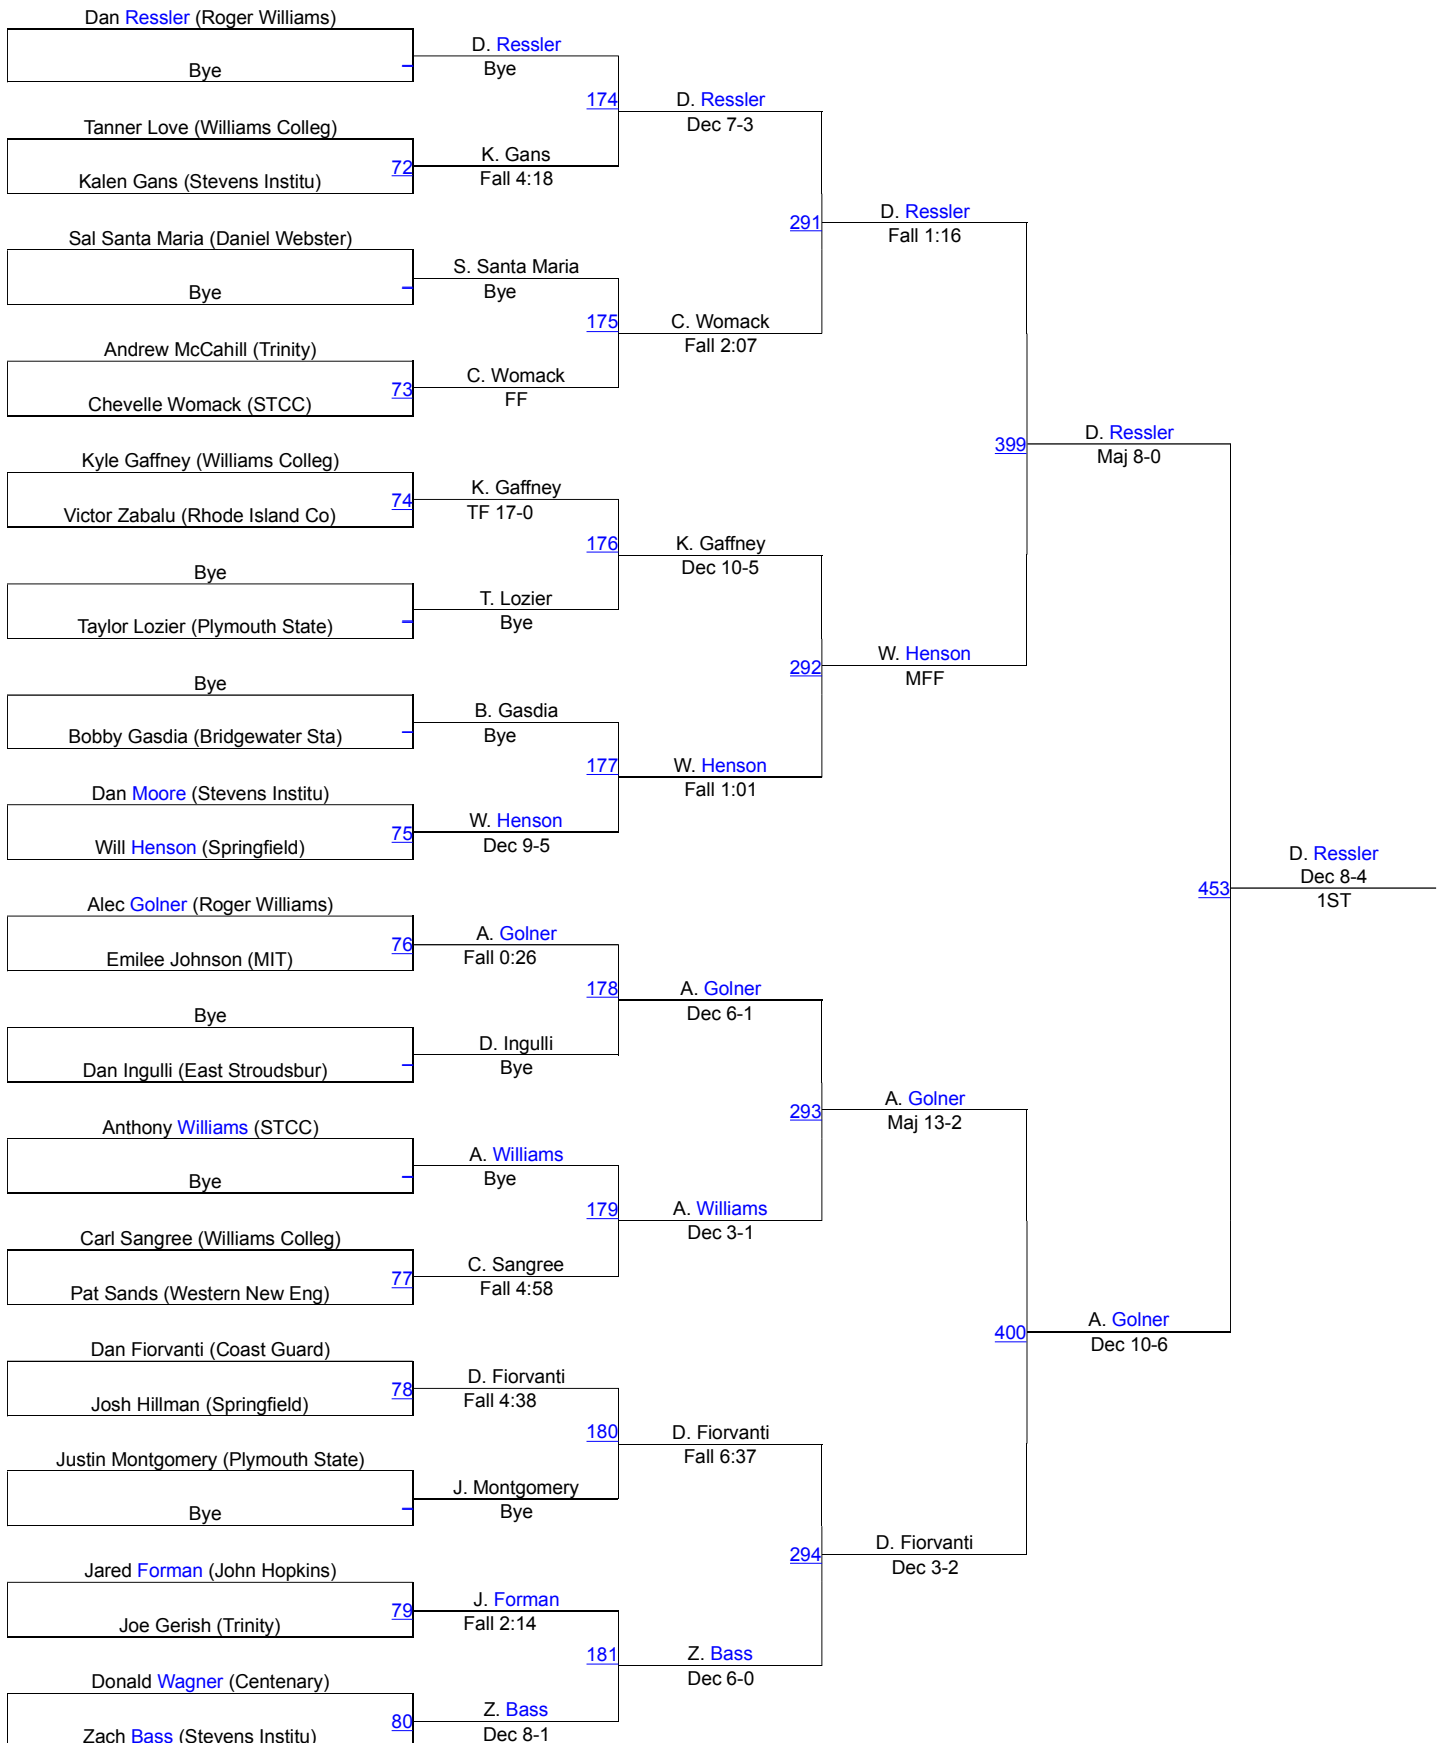

Doug Parker Invitational

NCAA 174