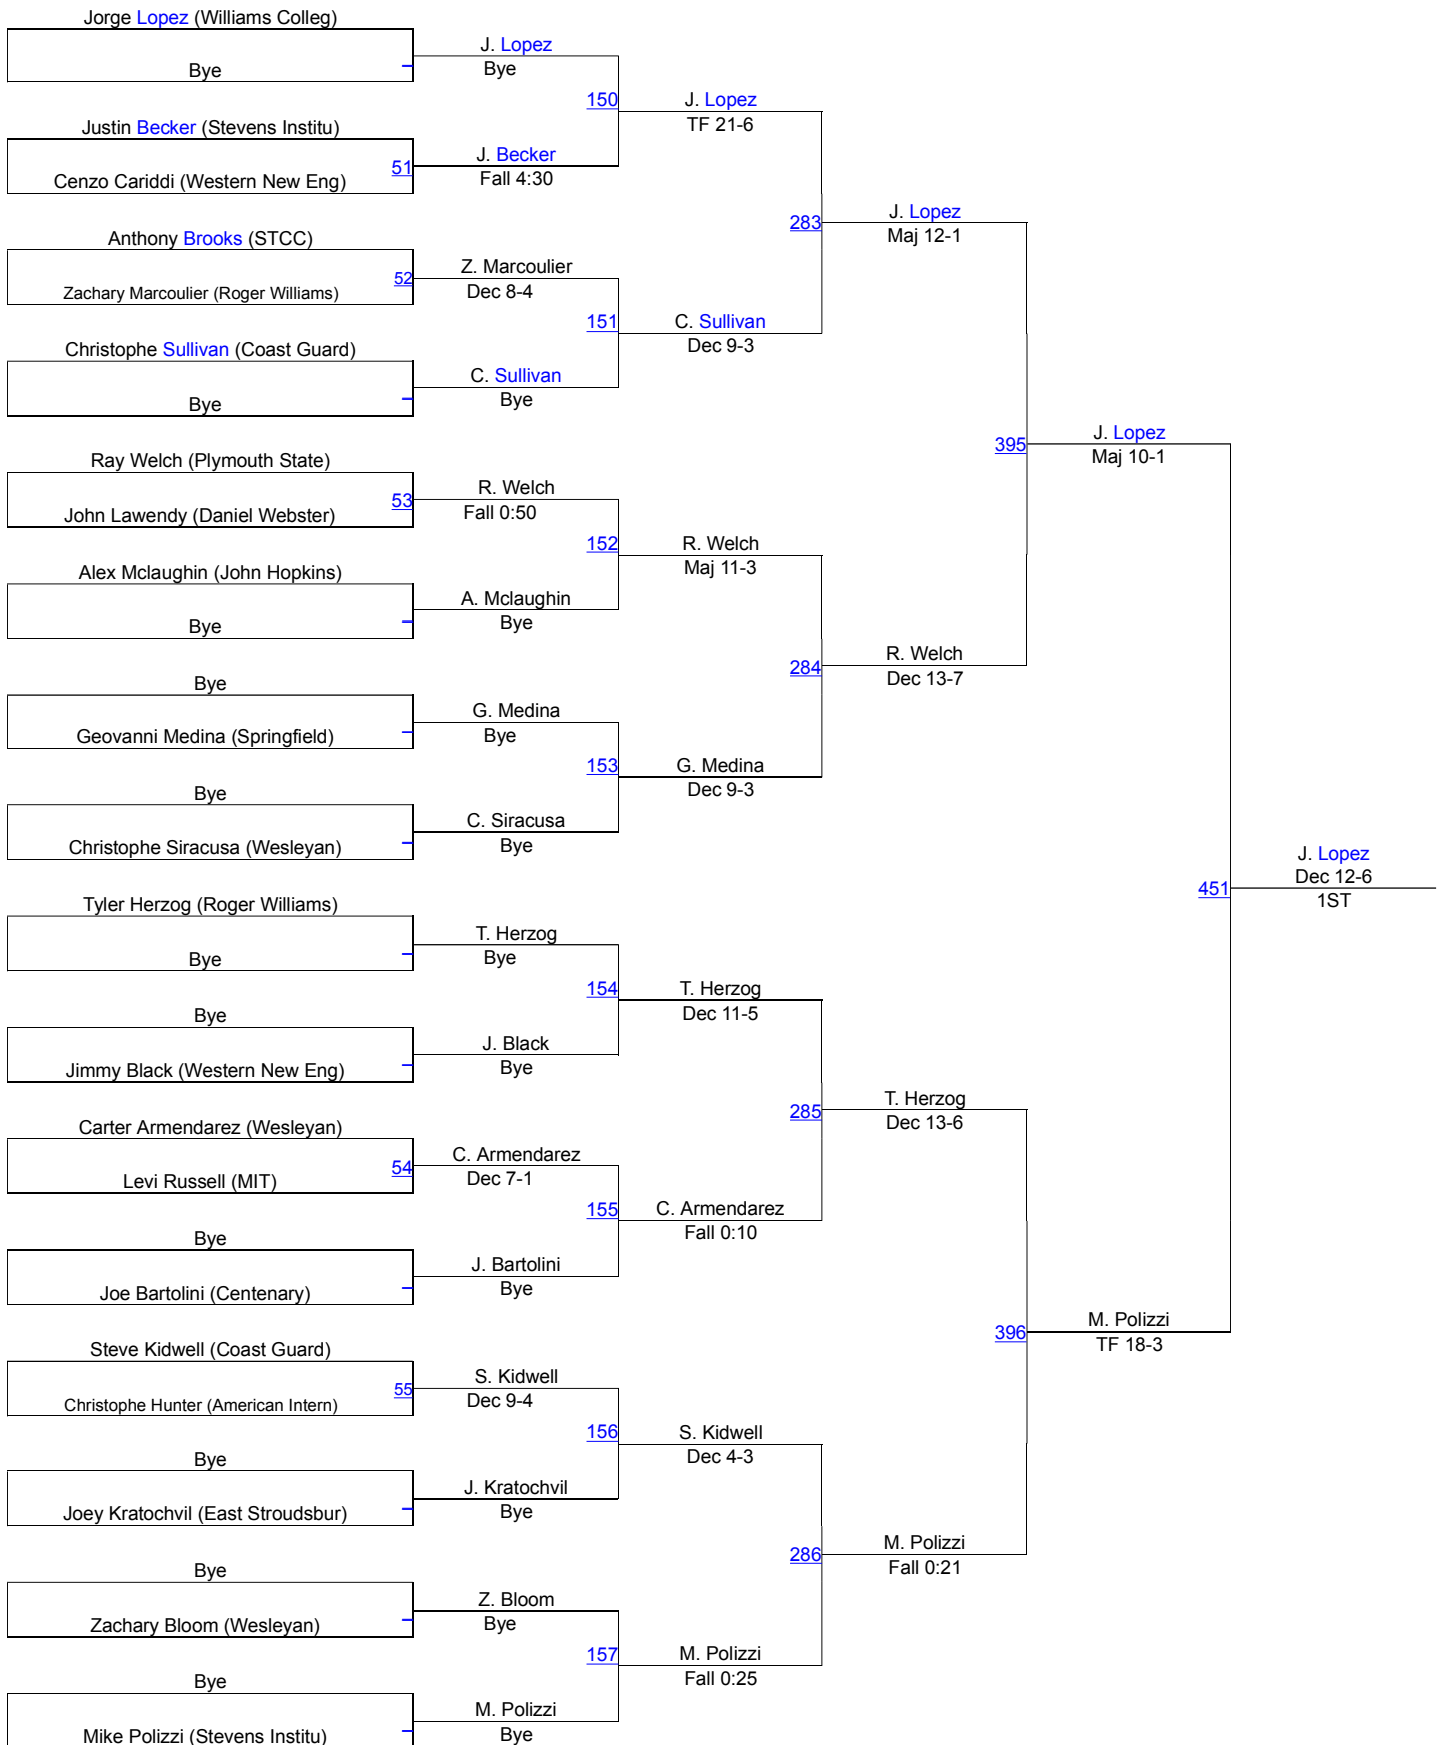

Doug Parker Invitational

NCAA 157