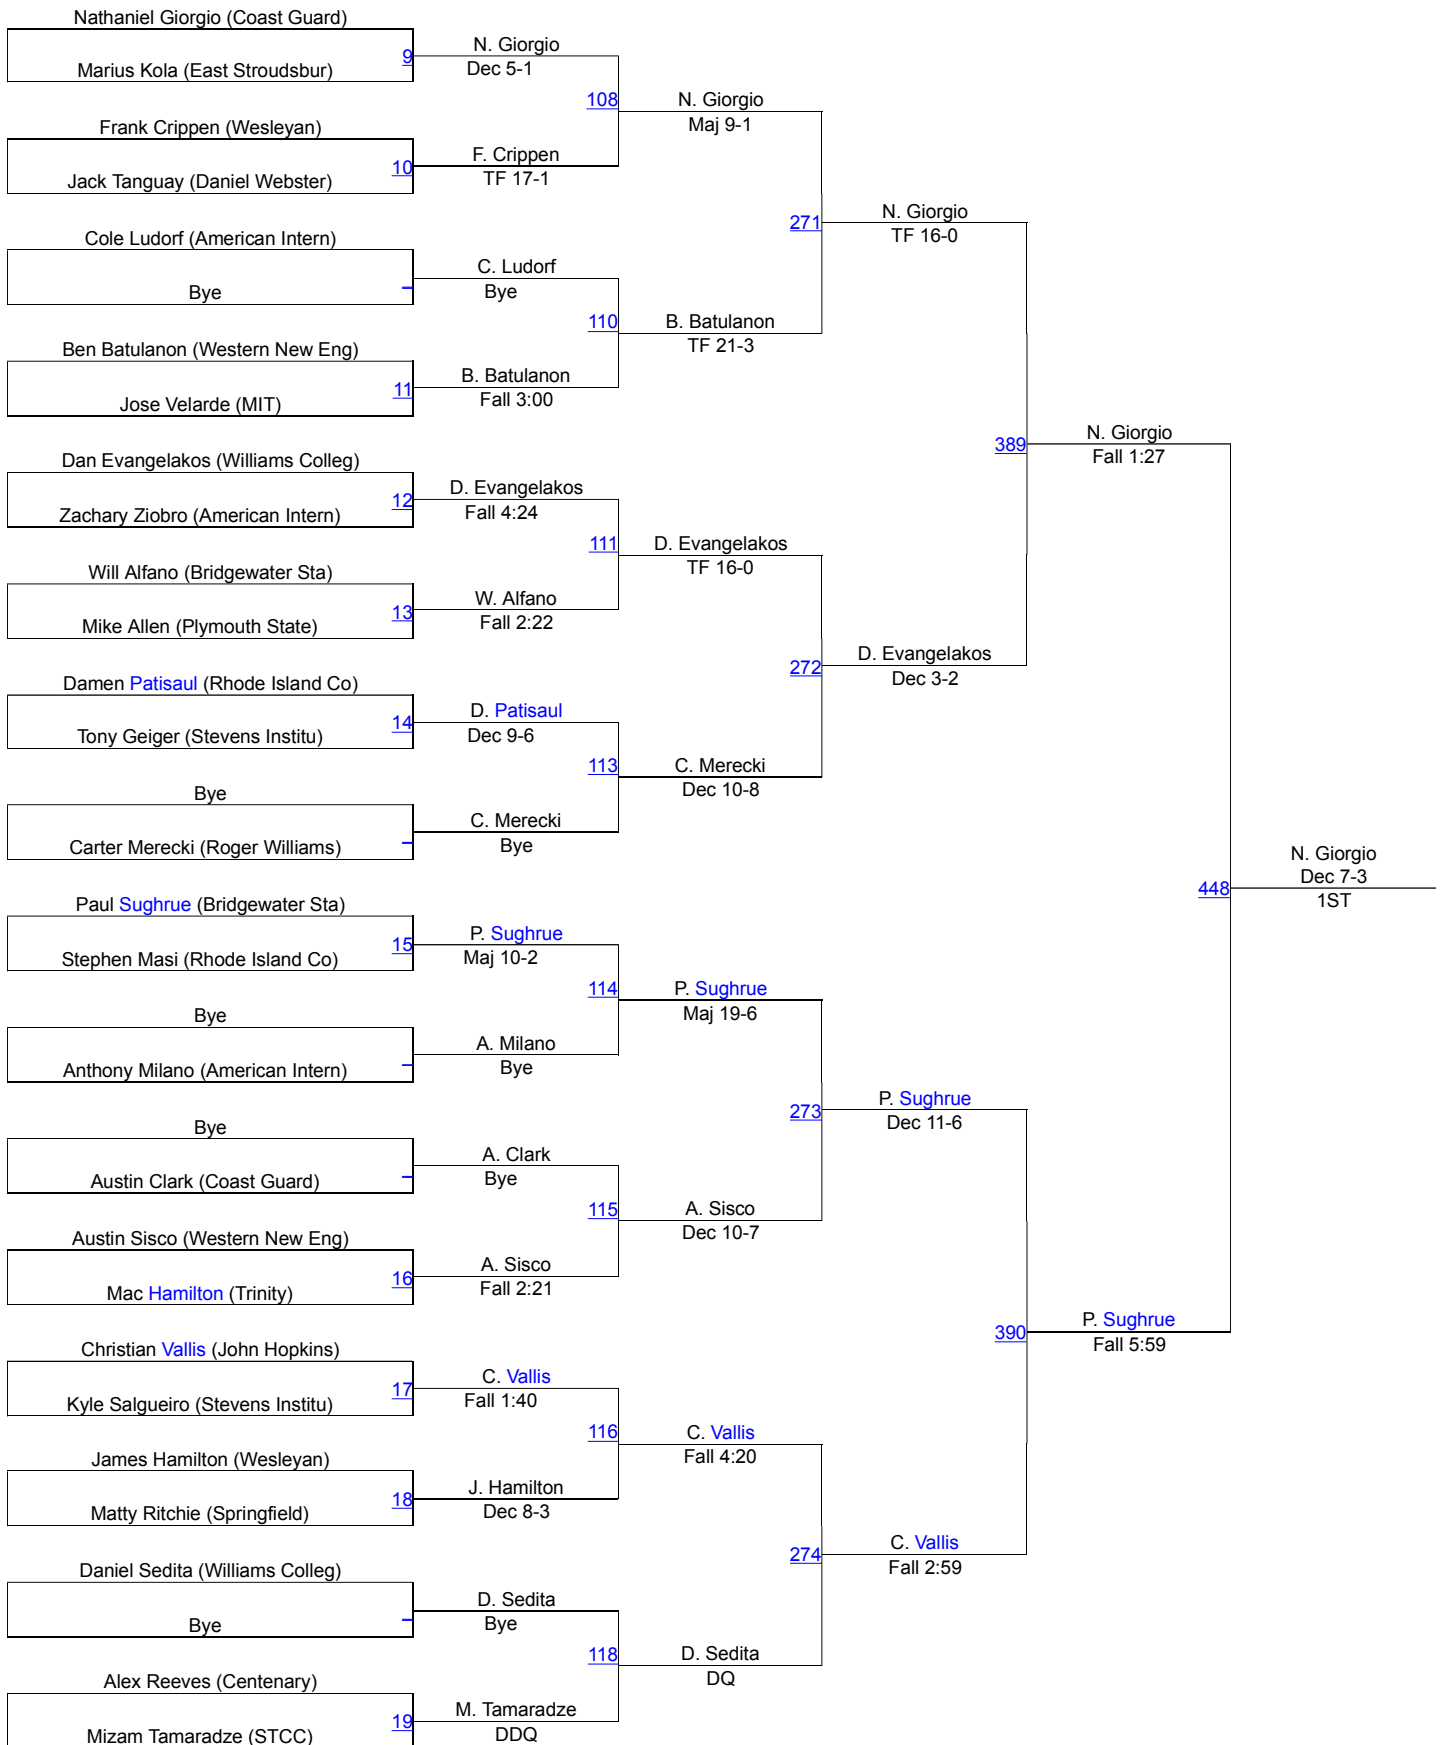

Doug Parker Invitational

NCAA 125

NCAA 125

Doug Parker Invitational

NCAA 133

NCAA 133

Doug Parker Invitational

NCAA 141