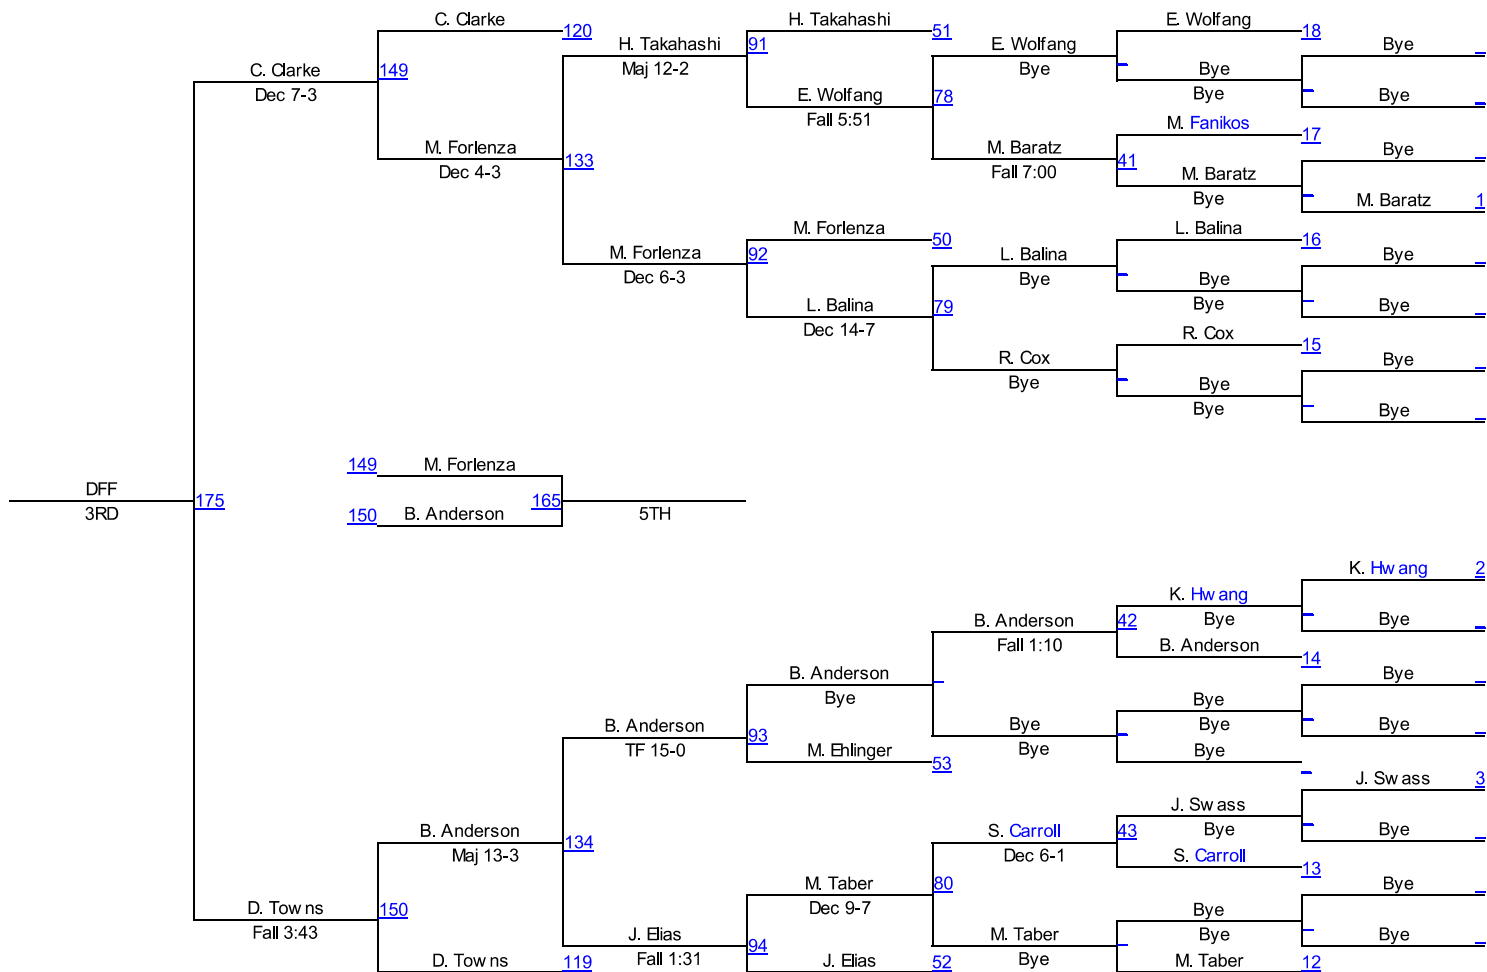

Futures Tournament

College 125

Futures Tournament

College 133

Futures Tournament

College 141

Futures Tournament

College 149

Futures Tournament

College 157

Futures Tournament

College 184

Futures Tournament

College 285

Team Scores on 02/23/2014 05:54 p.m.

1. Roger Williams University	RWU	145.0
2. Johnson & Wales University	JWU	137.5
3. Springfield College	SPRG	100.5
4. Norwich	Norw	69.0
5. WPI	WPI	59.0
6. Wesleyan	Wslly	53.5
7. Western New England	WNEU	24.5
8. Williams College	Wms	19.5
9. Coast Guard	USCG	9.0
10. Bridgewater State Univ.	BSU	2.5
11. Trinity	Trin	1.5