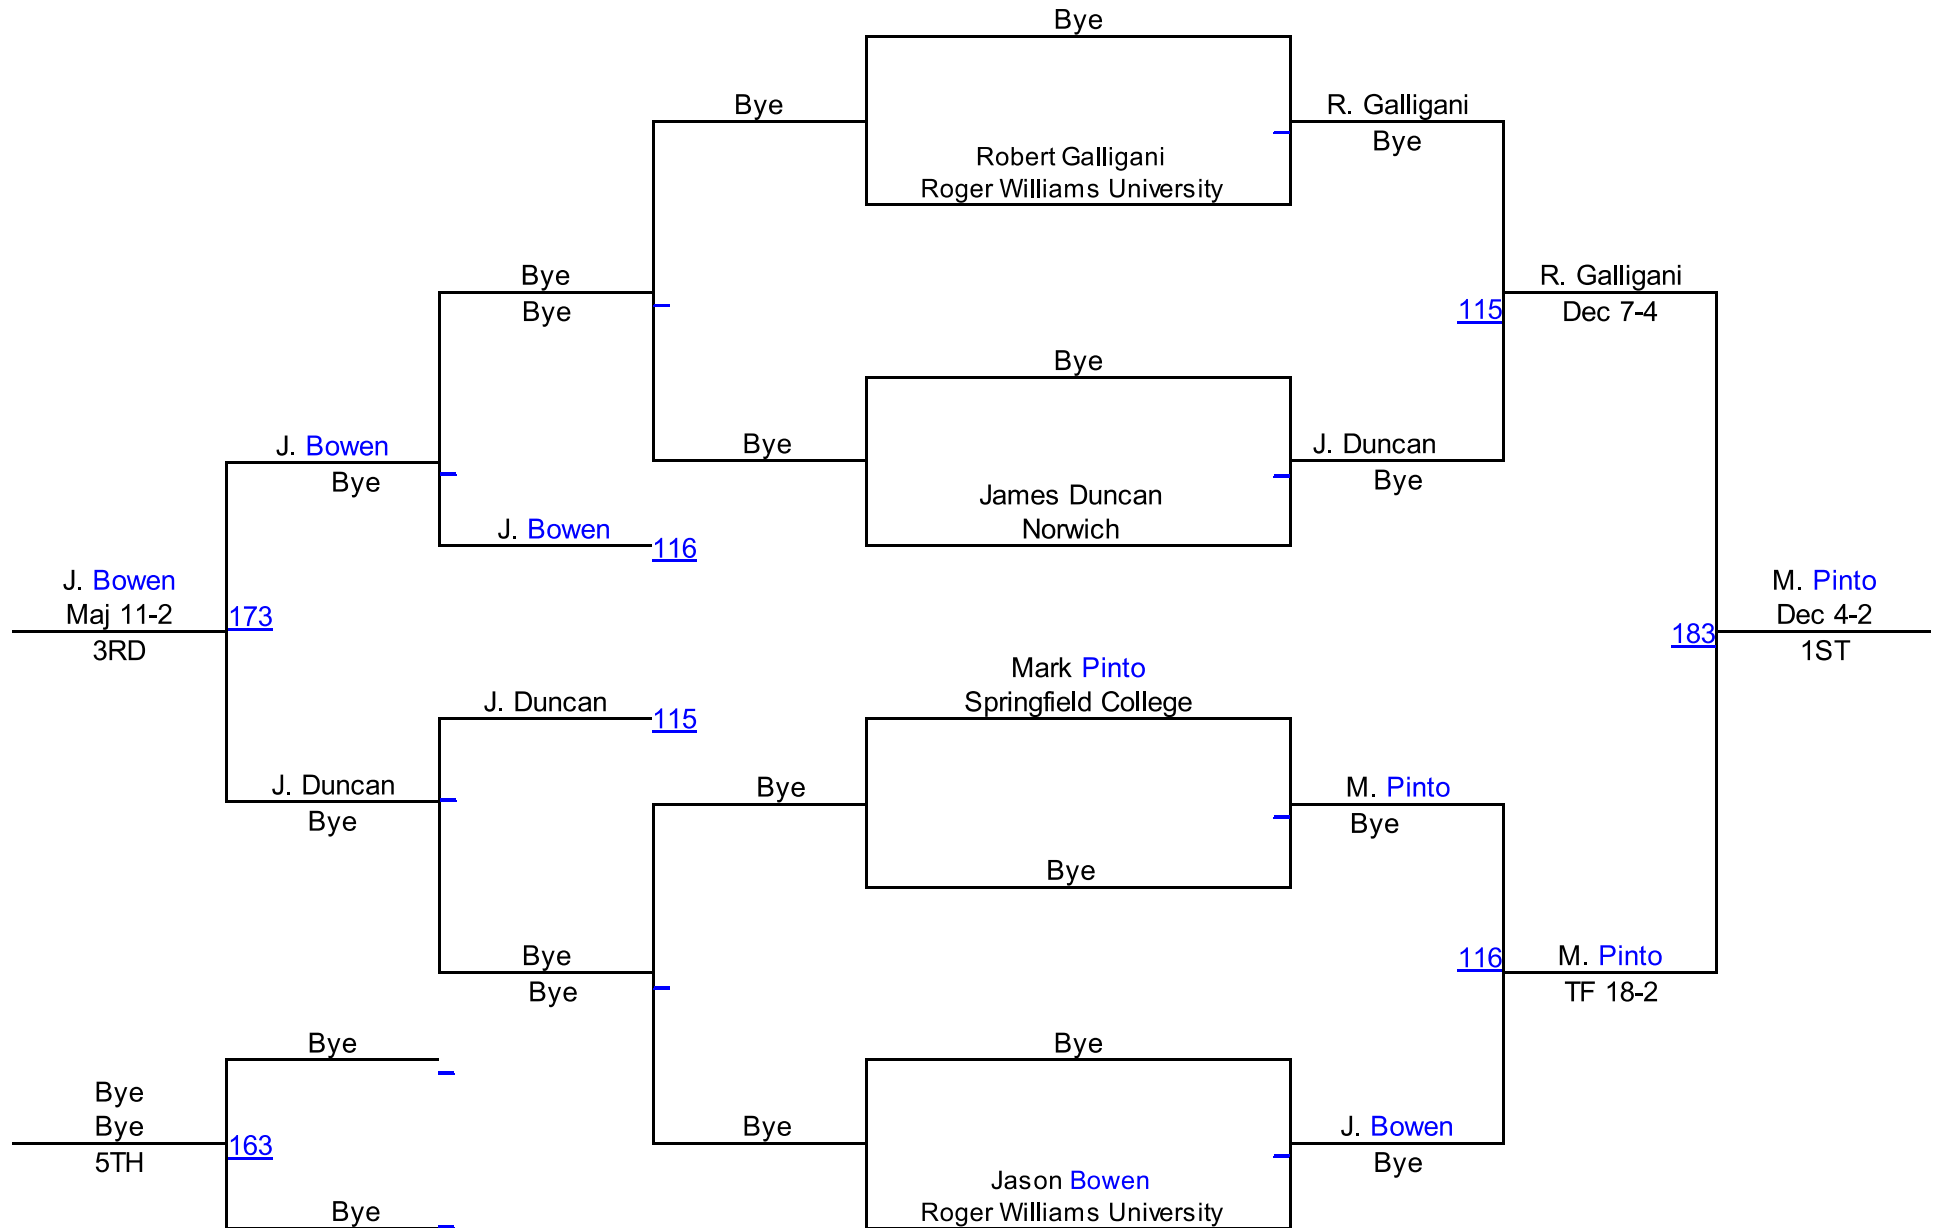

Futures Tournament

College 125

Futures Tournament

College 133

Futures Tournament

College 141

Futures Tournament

College 149

Futures Tournament

College 157

Futures Tournament

College 184

Futures Tournament

College 285

Team Scores on 02/23/2014 05:54 p.m.

1. Roger Williams University	RWU	145.0
2. Johnson & Wales University	JWU	137.5
3. Springfield College	SPRG	100.5
4. Norwich	Norw	69.0
5. WPI	WPI	59.0
6. Wesleyan	Wslly	53.5
7. Western New England	WNEU	24.5
8. Williams College	Wms	19.5
9. Coast Guard	USCG	9.0
10. Bridgewater State Univ.	BSU	2.5
11. Trinity	Trin	1.5