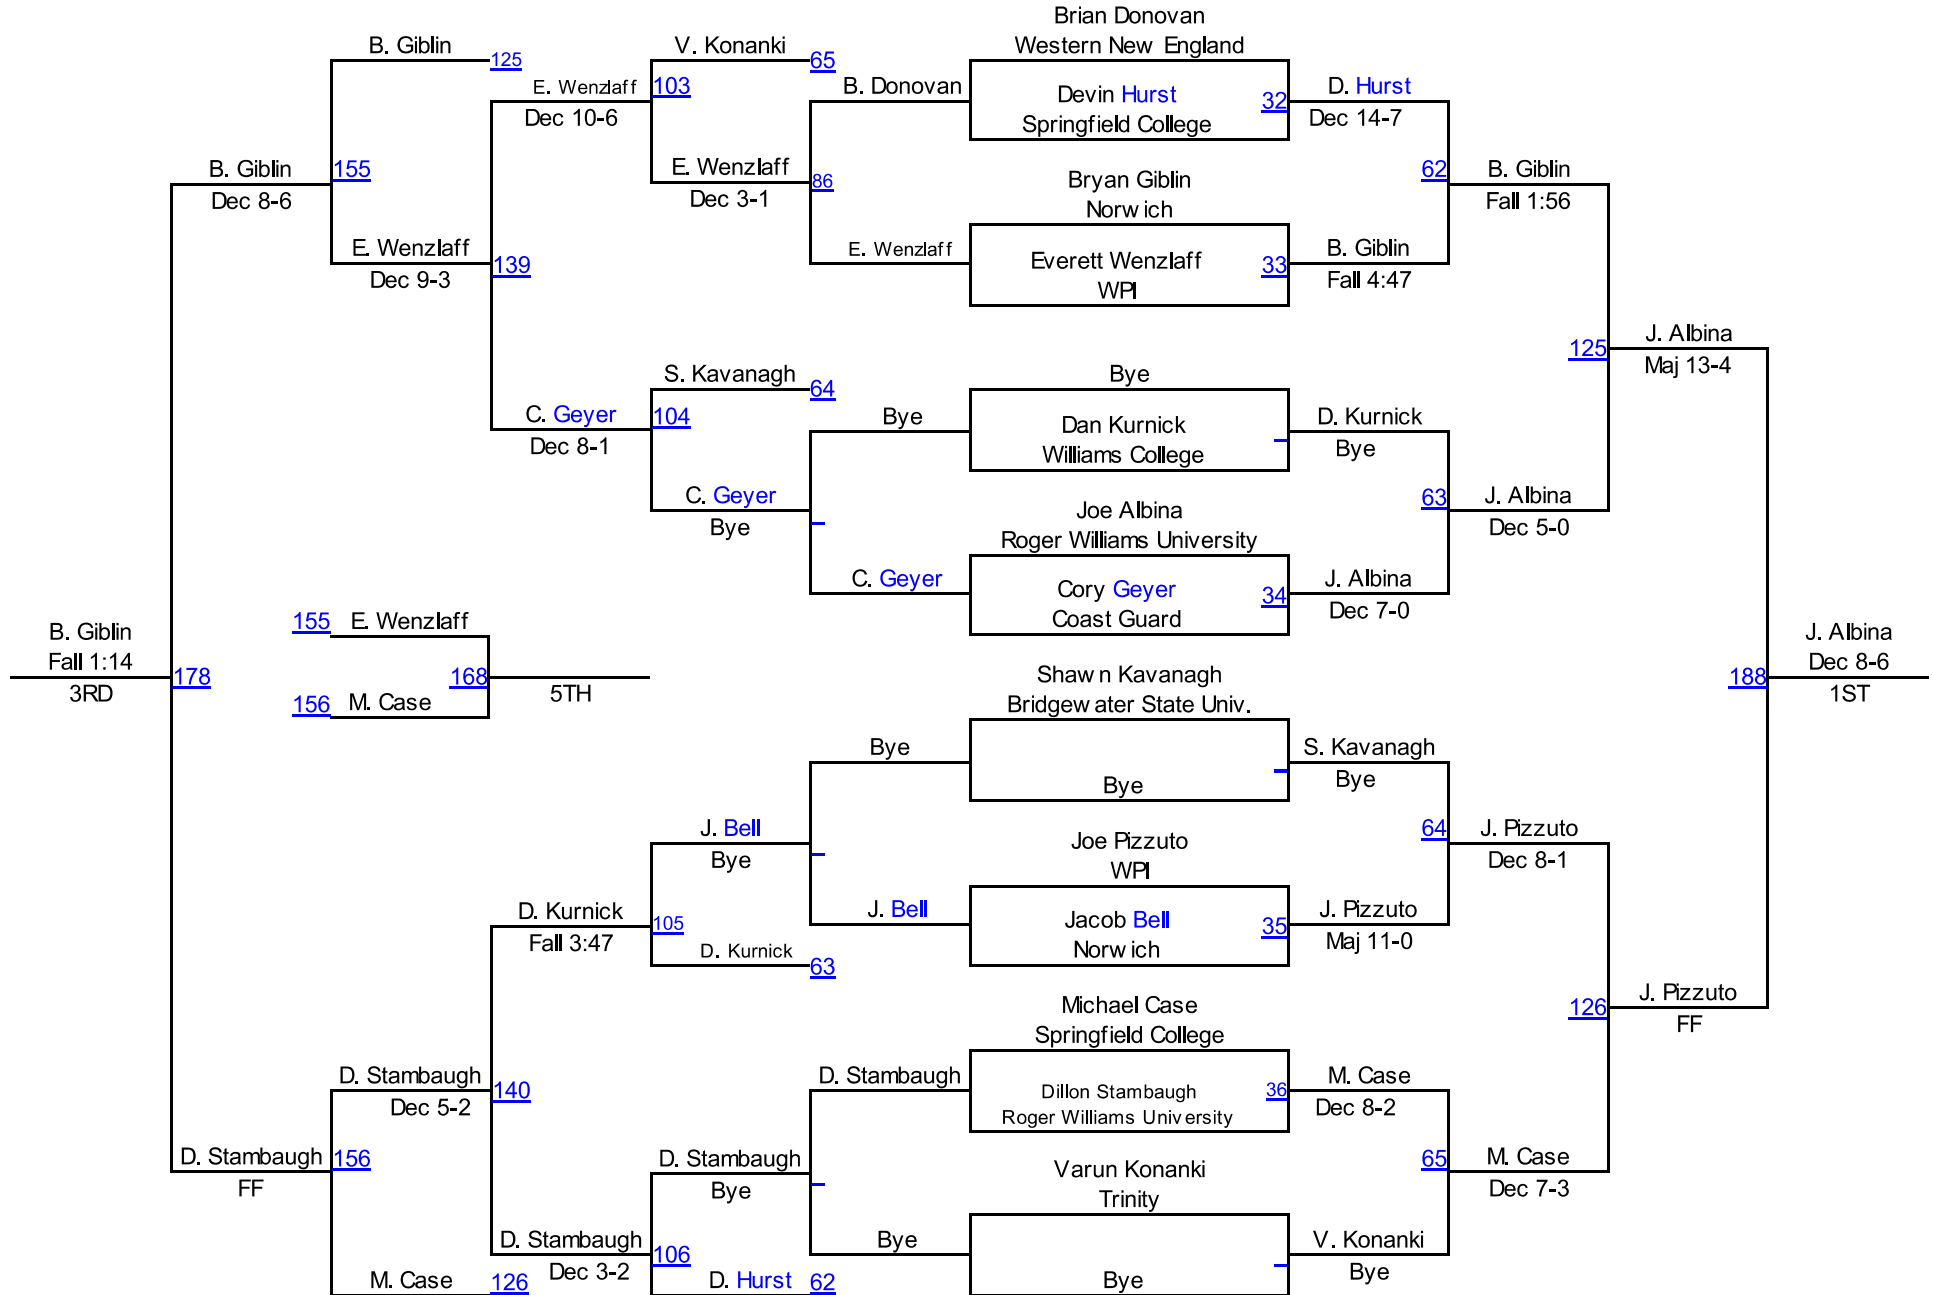

Futures Tournament

College 125

Futures Tournament

College 133

Futures Tournament

College 141

Futures Tournament

College 149

Futures Tournament

College 157

Futures Tournament

College 184

Futures Tournament

College 285

Team Scores on 02/23/2014 05:54 p.m.

1. Roger Williams University	RWU	145.0
2. Johnson & Wales University	JWU	137.5
3. Springfield College	SPRG	100.5
4. Norwich	Norw	69.0
5. WPI	WPI	59.0
6. Wesleyan	Wslly	53.5
7. Western New England	WNEU	24.5
8. Williams College	Wms	19.5
9. Coast Guard	USCG	9.0
10. Bridgewater State Univ.	BSU	2.5
11. Trinity	Trin	1.5