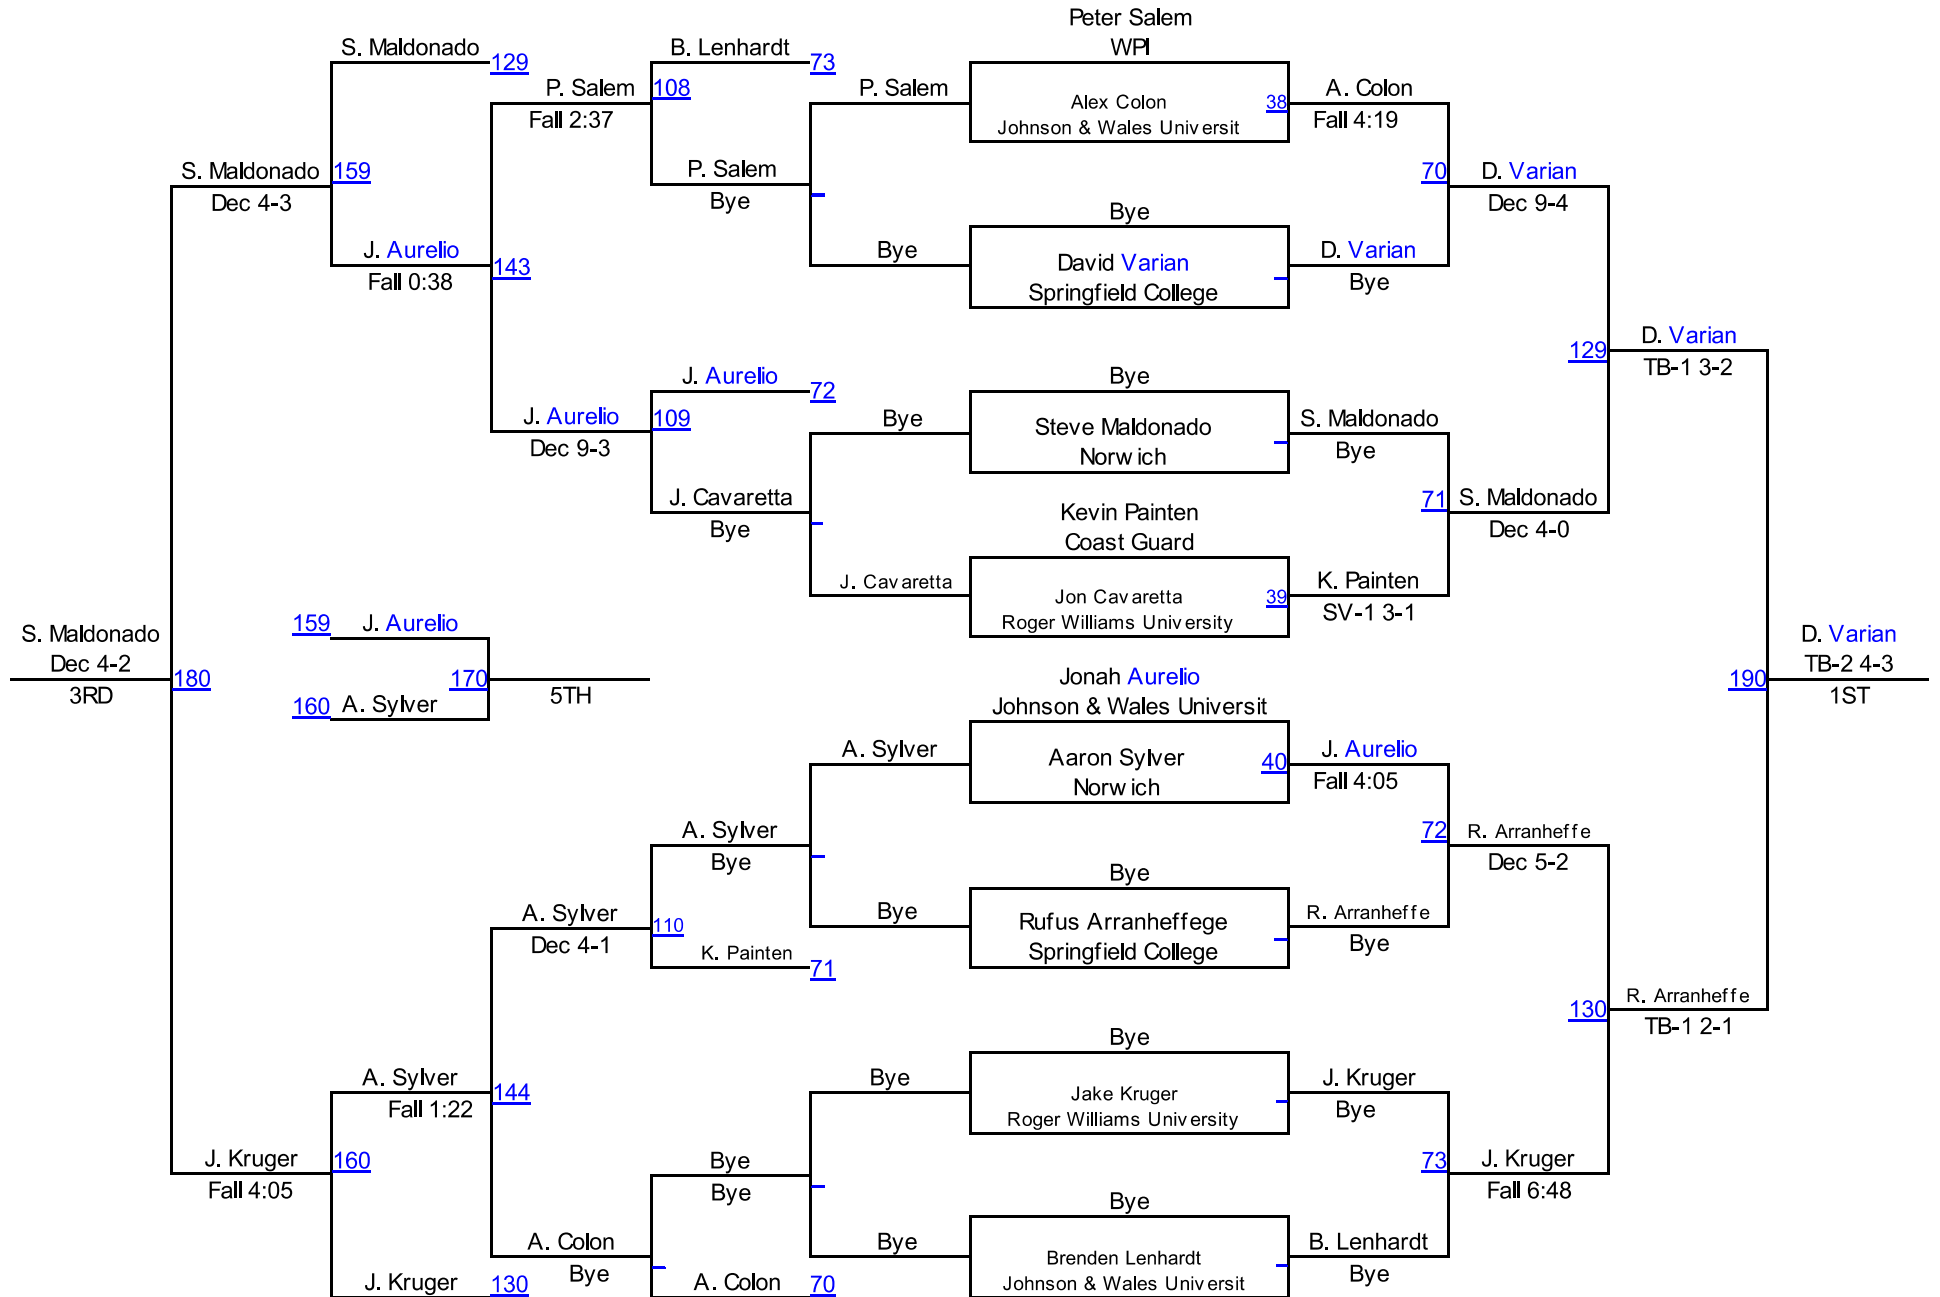

Futures Tournament

College 125

Futures Tournament

College 133

Futures Tournament

College 141

Futures Tournament

College 149

Futures Tournament

College 157

Futures Tournament

College 184

Futures Tournament

College 285

Team Scores on 02/23/2014 05:54 p.m.

1. Roger Williams University	RWU	145.0
2. Johnson & Wales University	JWU	137.5
3. Springfield College	SPRG	100.5
4. Norwich	Norw	69.0
5. WPI	WPI	59.0
6. Wesleyan	Wslly	53.5
7. Western New England	WNEU	24.5
8. Williams College	Wms	19.5
9. Coast Guard	USCG	9.0
10. Bridgewater State Univ.	BSU	2.5
11. Trinity	Trin	1.5