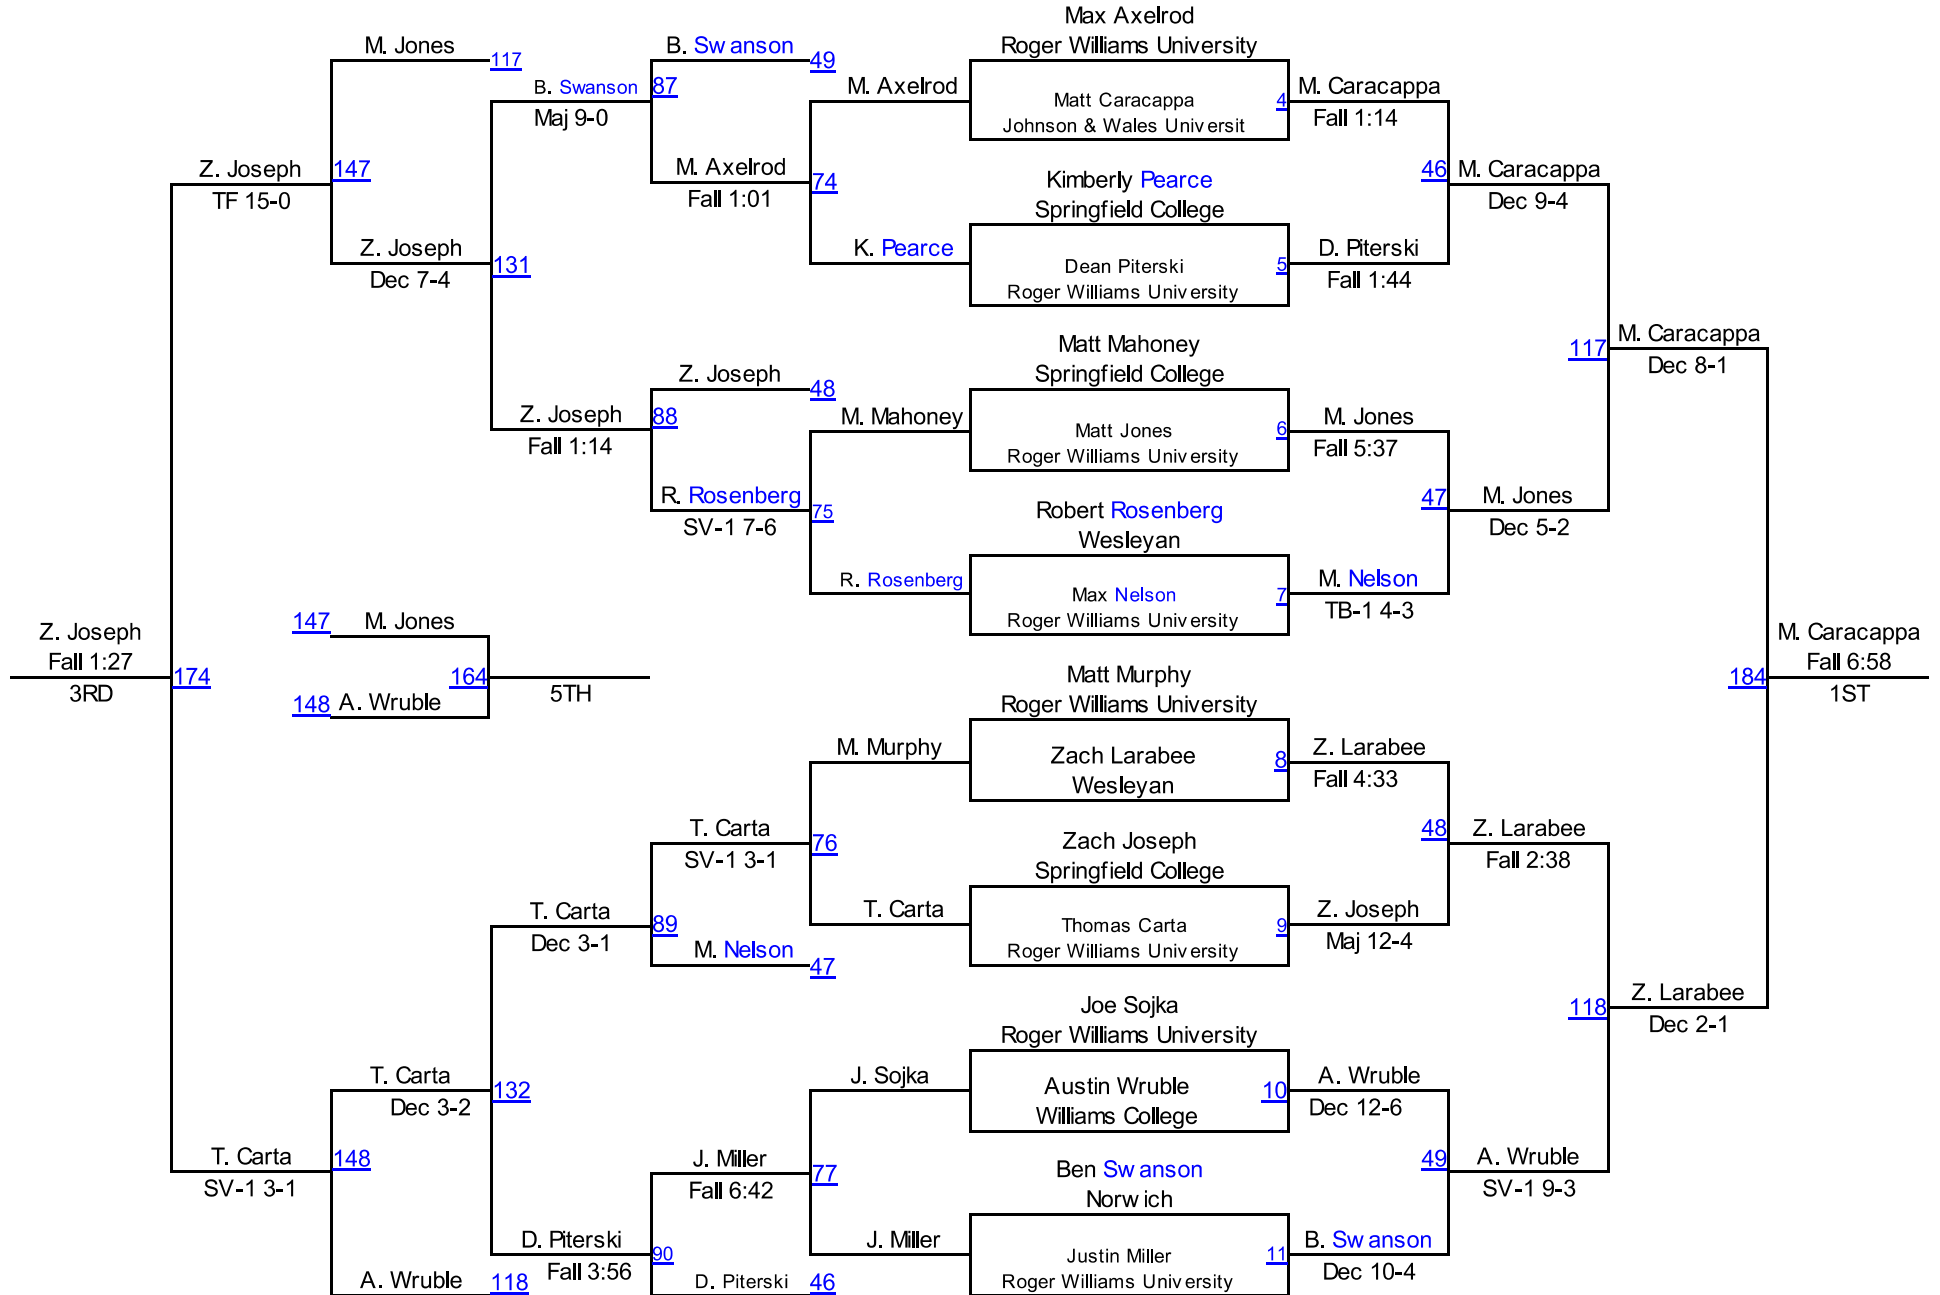

Futures Tournament

College 125

Futures Tournament

College 133

Futures Tournament

College 141

Futures Tournament

College 149

Futures Tournament

College 157

Futures Tournament

College 184

Futures Tournament

College 285

Team Scores on 02/23/2014 05:54 p.m.

1. Roger Williams University	RWU	145.0
2. Johnson & Wales University	JWU	137.5
3. Springfield College	SPRG	100.5
4. Norwich	Norw	69.0
5. WPI	WPI	59.0
6. Wesleyan	Wslly	53.5
7. Western New England	WNEU	24.5
8. Williams College	Wms	19.5
9. Coast Guard	USCG	9.0
10. Bridgewater State Univ.	BSU	2.5
11. Trinity	Trin	1.5