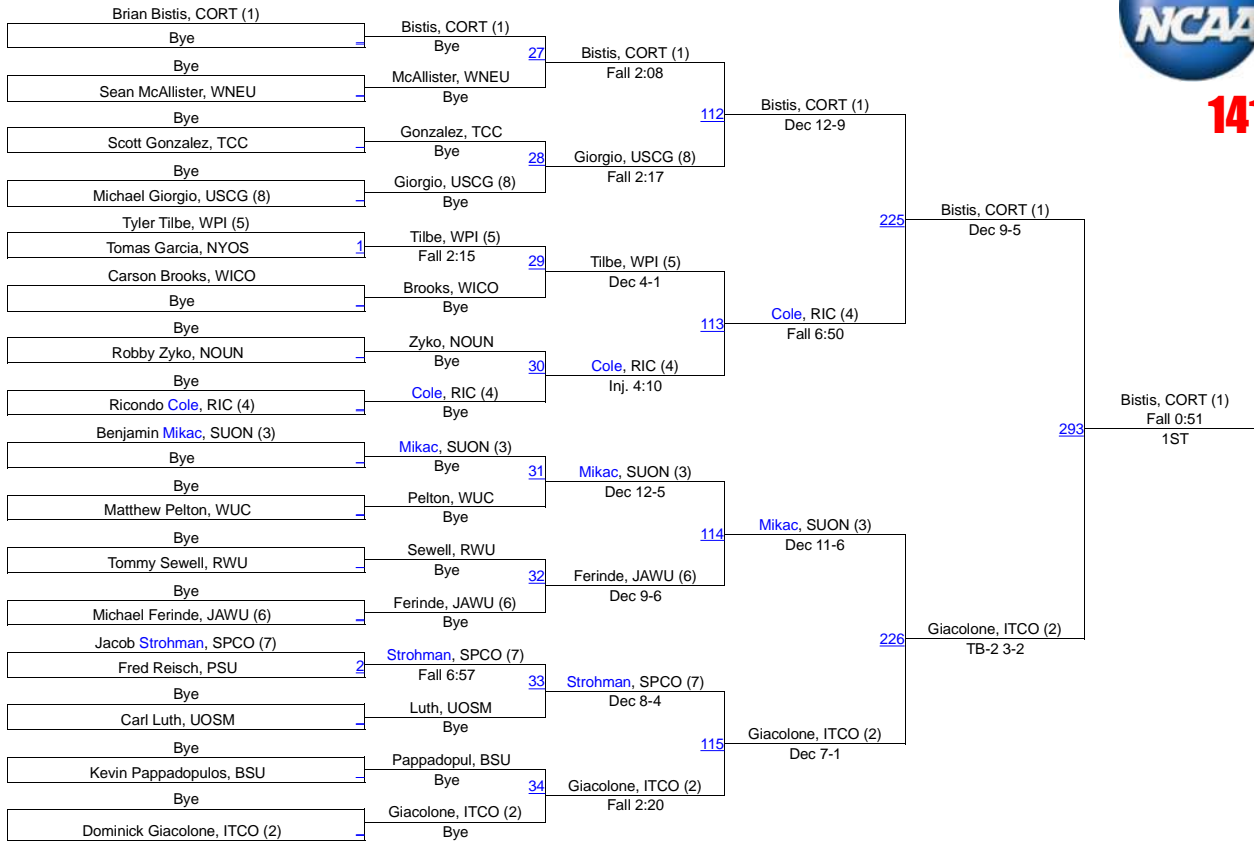

Team Scores

1.	State University Of New York At Cortland	128.0
2.	Ithaca College	126.0
3.	Johnson And Wales University	105.5
4.	Roger Williams University	97.5
5.	Williams College	78.5
6.	Springfield College	77.5
7.	Rhode Island College	59.5
8.	State University College At Oneonta	54.0
8.	Worcester Polytechnic Institute	54.0
10.	U.S. Coast Guard Academy	41.5
11.	Trinity College (Connecticut)	39.5
12.	Norwich University	31.5
13.	University Of Southern Maine	30.5
14.	Wesleyan University (Connecticut)	27.5
15.	Bridgewater State University	15.0
16.	Plymouth State University	14.0
16.	State University of New York at Oswego	14.0
18.	Western New England University	2.0

NCAA DIII Regional - Northeast

141

NCAA DIII Regional - Northeast

157

NCAA DIII Regional - Northeast

174

NCAA DIII Regional - Northeast

184