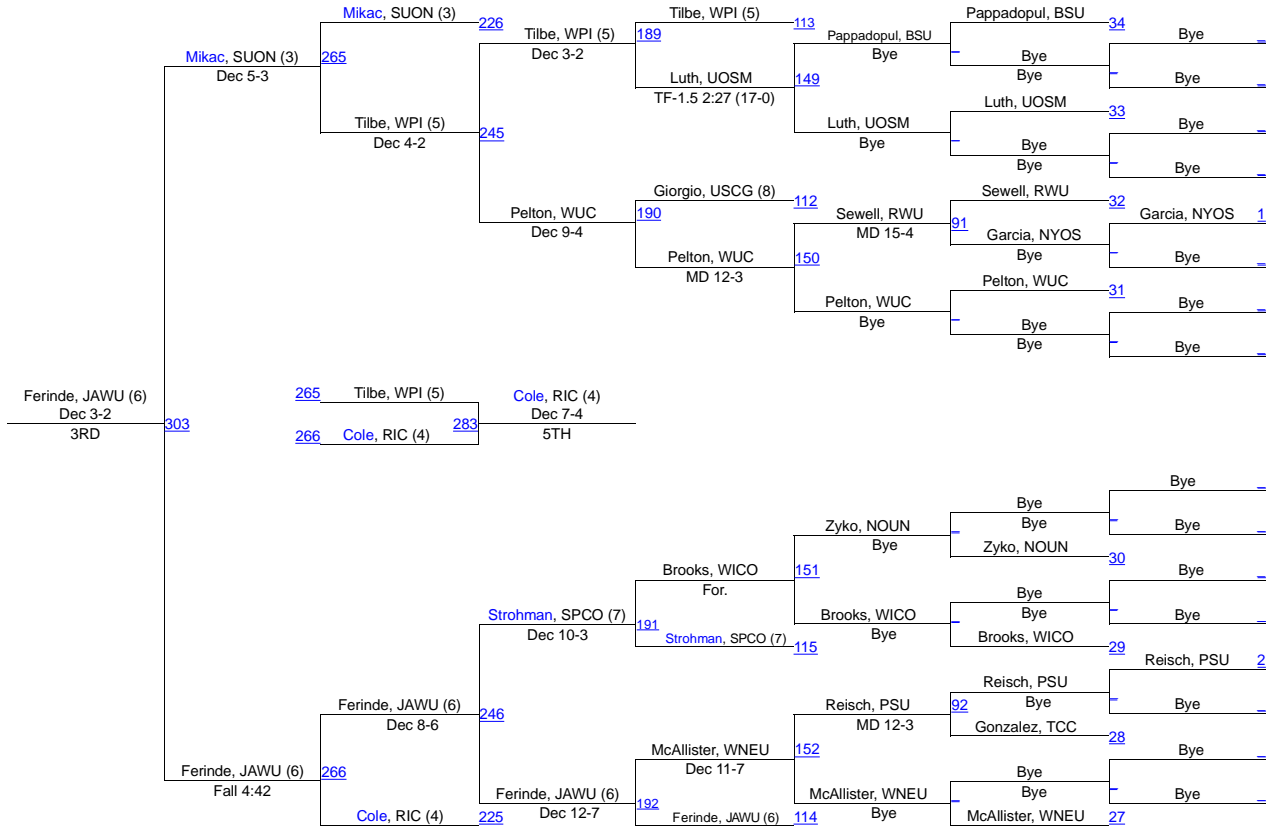

Team Scores

1.	State University Of New York At Cortland	128.0
2.	Ithaca College	126.0
3.	Johnson And Wales University	105.5
4.	Roger Williams University	97.5
5.	Williams College	78.5
6.	Springfield College	77.5
7.	Rhode Island College	59.5
8.	State University College At Oneonta	54.0
8.	Worcester Polytechnic Institute	54.0
10.	U.S. Coast Guard Academy	41.5
11.	Trinity College (Connecticut)	39.5
12.	Norwich University	31.5
13.	University Of Southern Maine	30.5
14.	Wesleyan University (Connecticut)	27.5
15.	Bridgewater State University	15.0
16.	Plymouth State University	14.0
16.	State University of New York at Oswego	14.0
18.	Western New England University	2.0

NCAA DIII Regional - Northeast

141

NCAA DIII Regional - Northeast

157

NCAA DIII Regional - Northeast

174

NCAA DIII Regional - Northeast

184

NCAA DIII Regional - Northeast

197

NCAA DIII Regional - Northeast

285