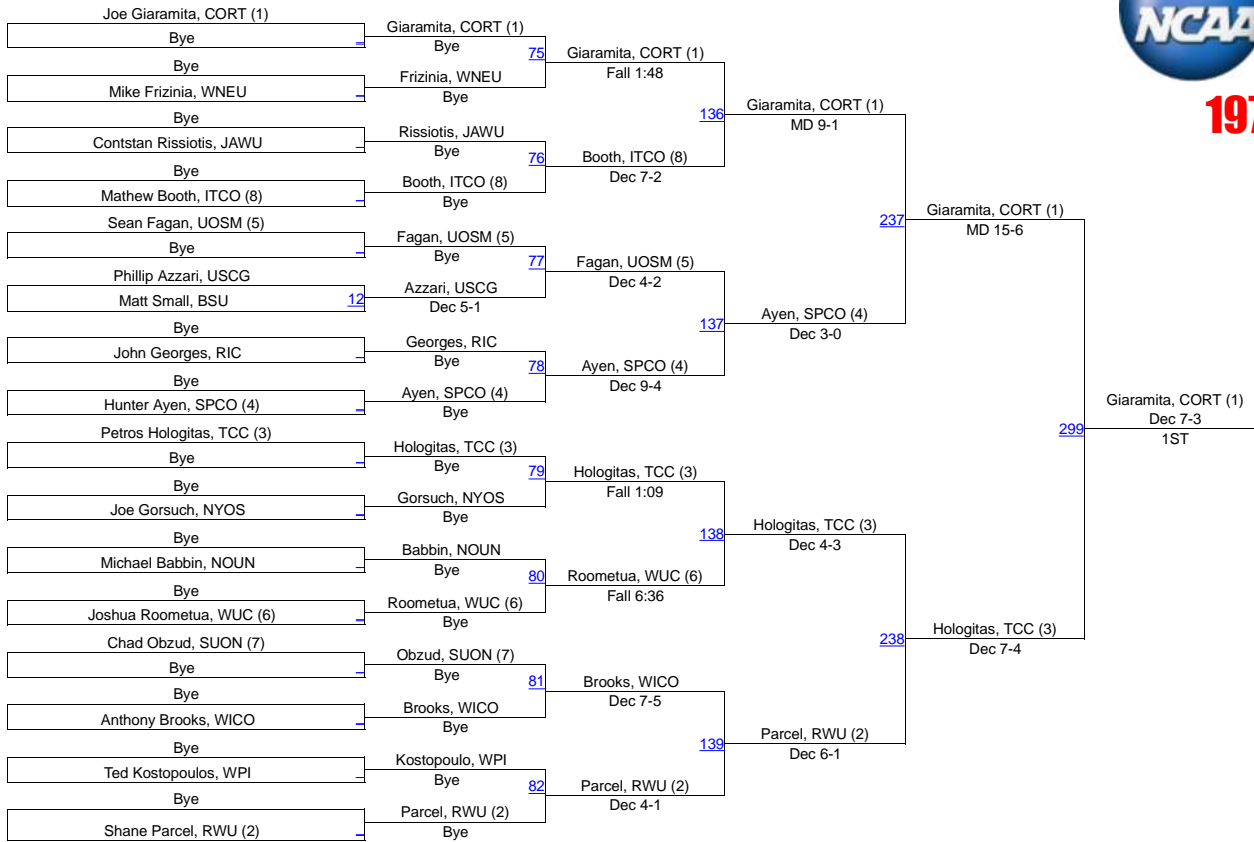

NCAA DIII Regional - Northeast

197