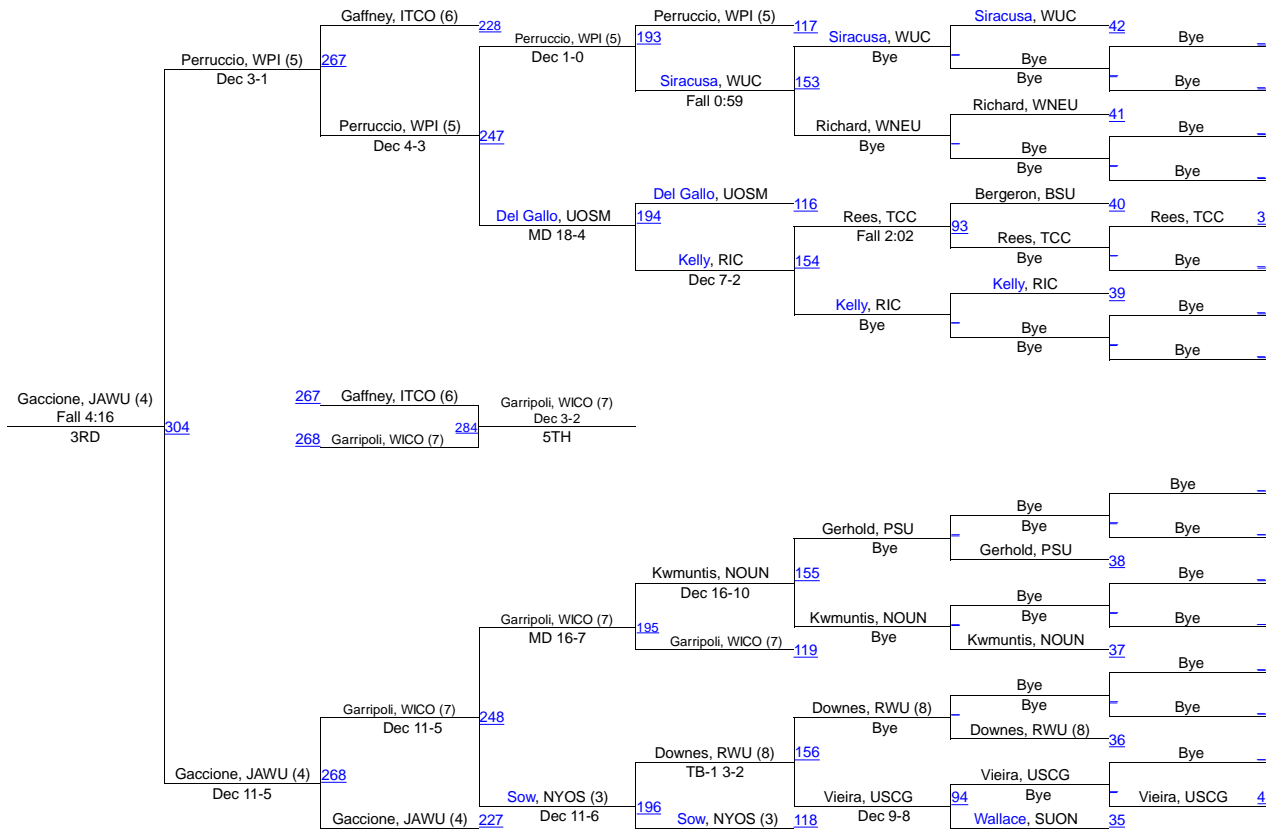

Team Scores

1.	State University Of New York At Cortland	128.0
2.	Ithaca College	126.0
3.	Johnson And Wales University	105.5
4.	Roger Williams University	97.5
5.	Williams College	78.5
6.	Springfield College	77.5
7.	Rhode Island College	59.5
8.	State University College At Oneonta	54.0
8.	Worcester Polytechnic Institute	54.0
10.	U.S. Coast Guard Academy	41.5
11.	Trinity College (Connecticut)	39.5
12.	Norwich University	31.5
13.	University Of Southern Maine	30.5
14.	Wesleyan University (Connecticut)	27.5
15.	Bridgewater State University	15.0
16.	Plymouth State University	14.0
16.	State University of New York at Oswego	14.0
18.	Western New England University	2.0

NCAA DIII Regional - Northeast

141

NCAA DIII Regional - Northeast

157

NCAA DIII Regional - Northeast

174

NCAA DIII Regional - Northeast

184

NCAA DIII Regional - Northeast

197

NCAA DIII Regional - Northeast

285