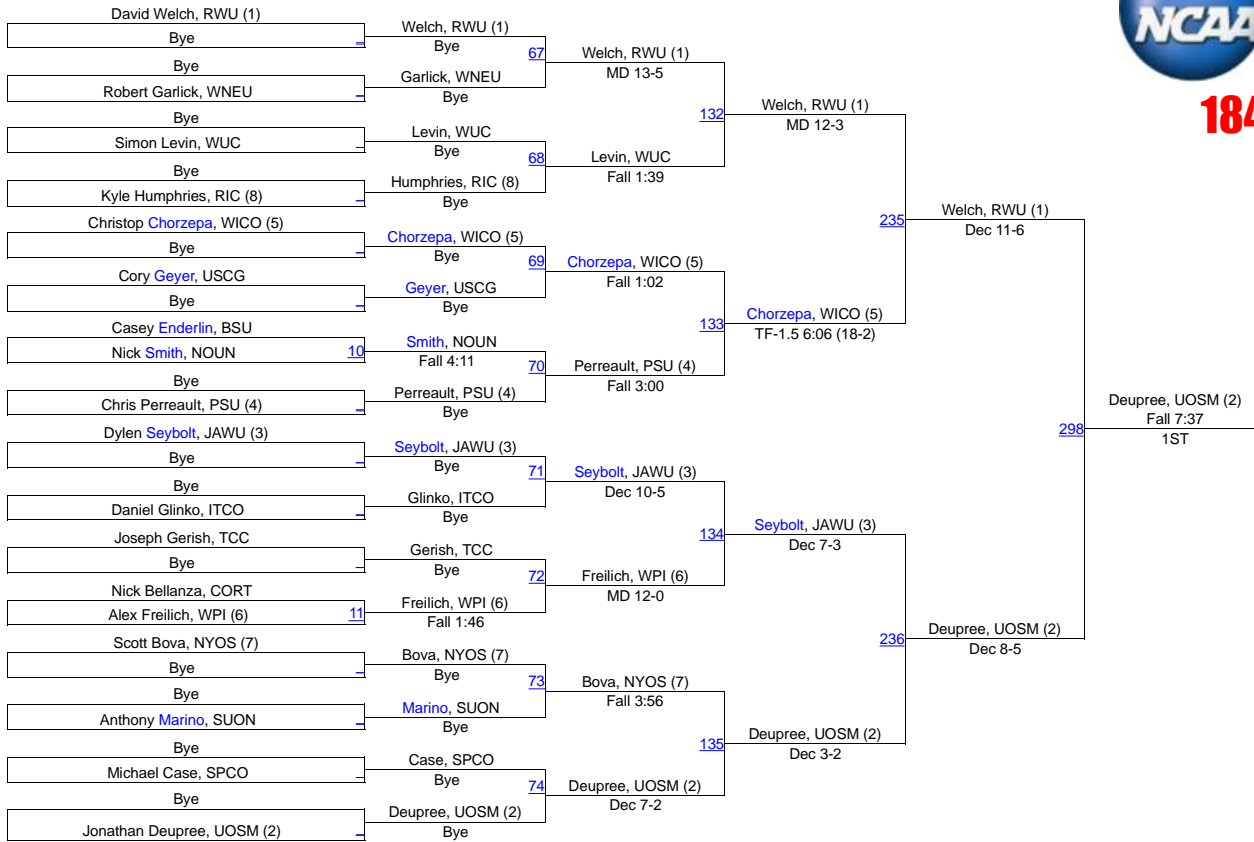

Team Scores

1.	State University Of New York At Cortland	128.0
2.	Ithaca College	126.0
3.	Johnson And Wales University	105.5
4.	Roger Williams University	97.5
5.	Williams College	78.5
6.	Springfield College	77.5
7.	Rhode Island College	59.5
8.	State University College At Oneonta	54.0
8.	Worcester Polytechnic Institute	54.0
10.	U.S. Coast Guard Academy	41.5
11.	Trinity College (Connecticut)	39.5
12.	Norwich University	31.5
13.	University Of Southern Maine	30.5
14.	Wesleyan University (Connecticut)	27.5
15.	Bridgewater State University	15.0
16.	Plymouth State University	14.0
16.	State University of New York at Oswego	14.0
18.	Western New England University	2.0

NCAA DIII Regional - Northeast

141

NCAA DIII Regional - Northeast

157

NCAA DIII Regional - Northeast

174

NCAA DIII Regional - Northeast

184