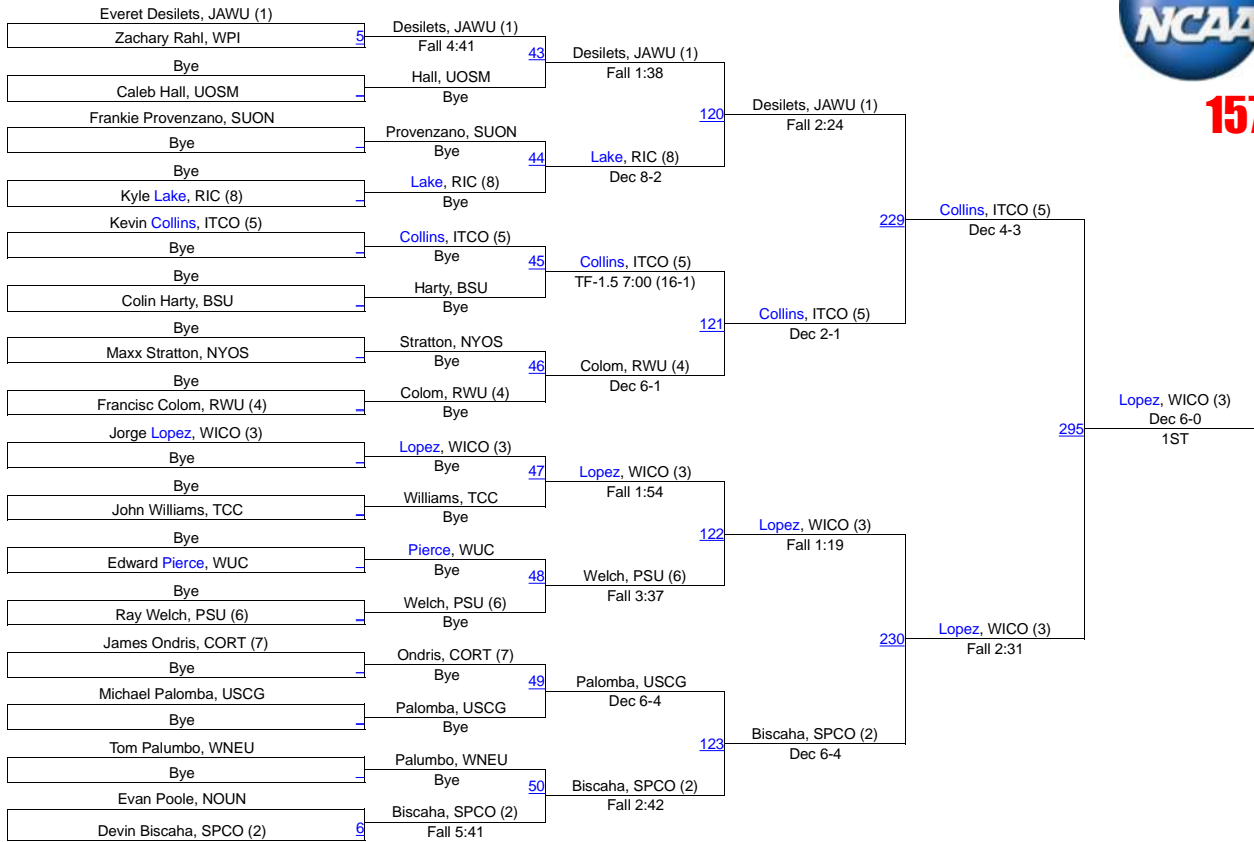

Team Scores

1.	State University Of New York At Cortland	128.0
2.	Ithaca College	126.0
3.	Johnson And Wales University	105.5
4.	Roger Williams University	97.5
5.	Williams College	78.5
6.	Springfield College	77.5
7.	Rhode Island College	59.5
8.	State University College At Oneonta	54.0
8.	Worcester Polytechnic Institute	54.0
10.	U.S. Coast Guard Academy	41.5
11.	Trinity College (Connecticut)	39.5
12.	Norwich University	31.5
13.	University Of Southern Maine	30.5
14.	Wesleyan University (Connecticut)	27.5
15.	Bridgewater State University	15.0
16.	Plymouth State University	14.0
16.	State University of New York at Oswego	14.0
18.	Western New England University	2.0

NCAA DIII Regional - Northeast

141

NCAA DIII Regional - Northeast

157

NCAA DIII Regional - Northeast

174

NCAA DIII Regional - Northeast

184