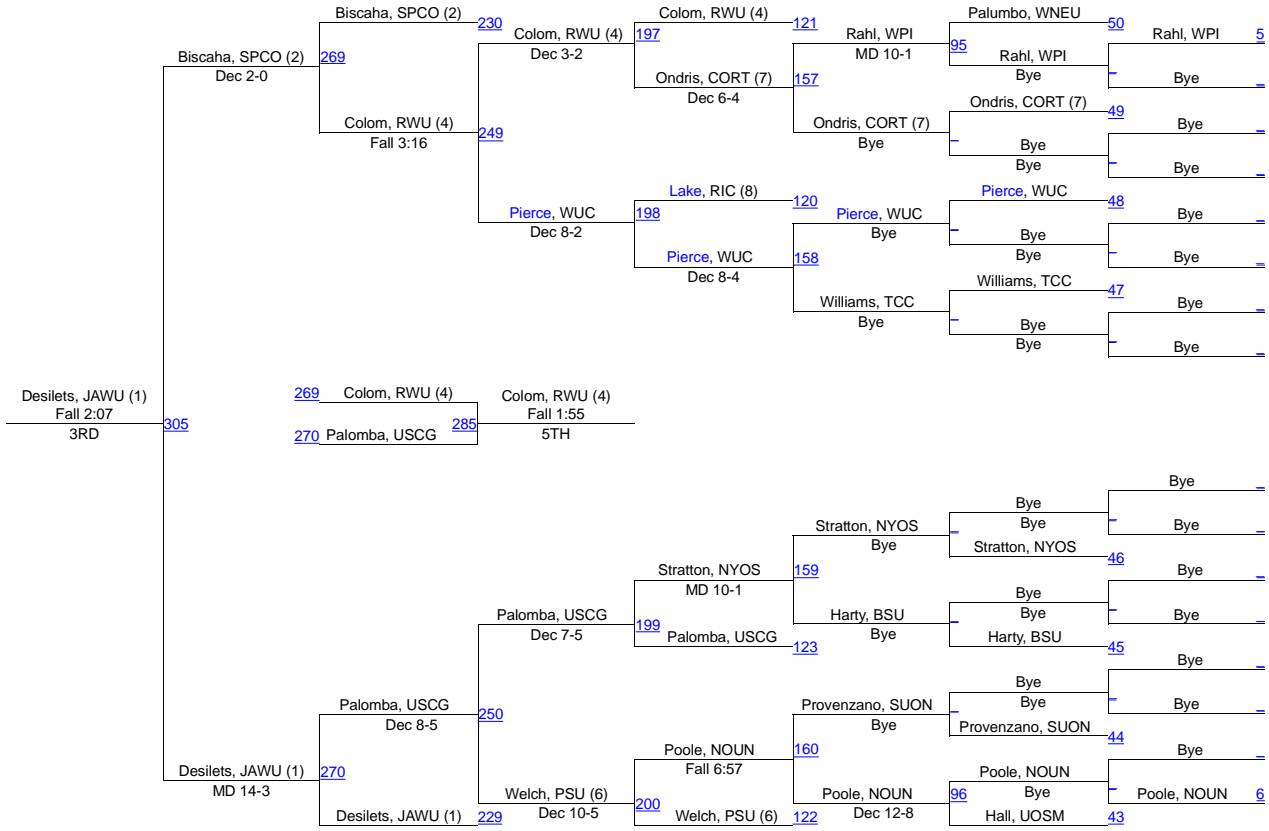

Team Scores

1.	State University Of New York At Cortland	128.0
2.	Ithaca College	126.0
3.	Johnson And Wales University	105.5
4.	Roger Williams University	97.5
5.	Williams College	78.5
6.	Springfield College	77.5
7.	Rhode Island College	59.5
8.	State University College At Oneonta	54.0
8.	Worcester Polytechnic Institute	54.0
10.	U.S. Coast Guard Academy	41.5
11.	Trinity College (Connecticut)	39.5
12.	Norwich University	31.5
13.	University Of Southern Maine	30.5
14.	Wesleyan University (Connecticut)	27.5
15.	Bridgewater State University	15.0
16.	Plymouth State University	14.0
16.	State University of New York at Oswego	14.0
18.	Western New England University	2.0

NCAA DIII Regional - Northeast

141

NCAA DIII Regional - Northeast

157

NCAA DIII Regional - Northeast

174

NCAA DIII Regional - Northeast

184

NCAA DIII Regional - Northeast

197

NCAA DIII Regional - Northeast

285