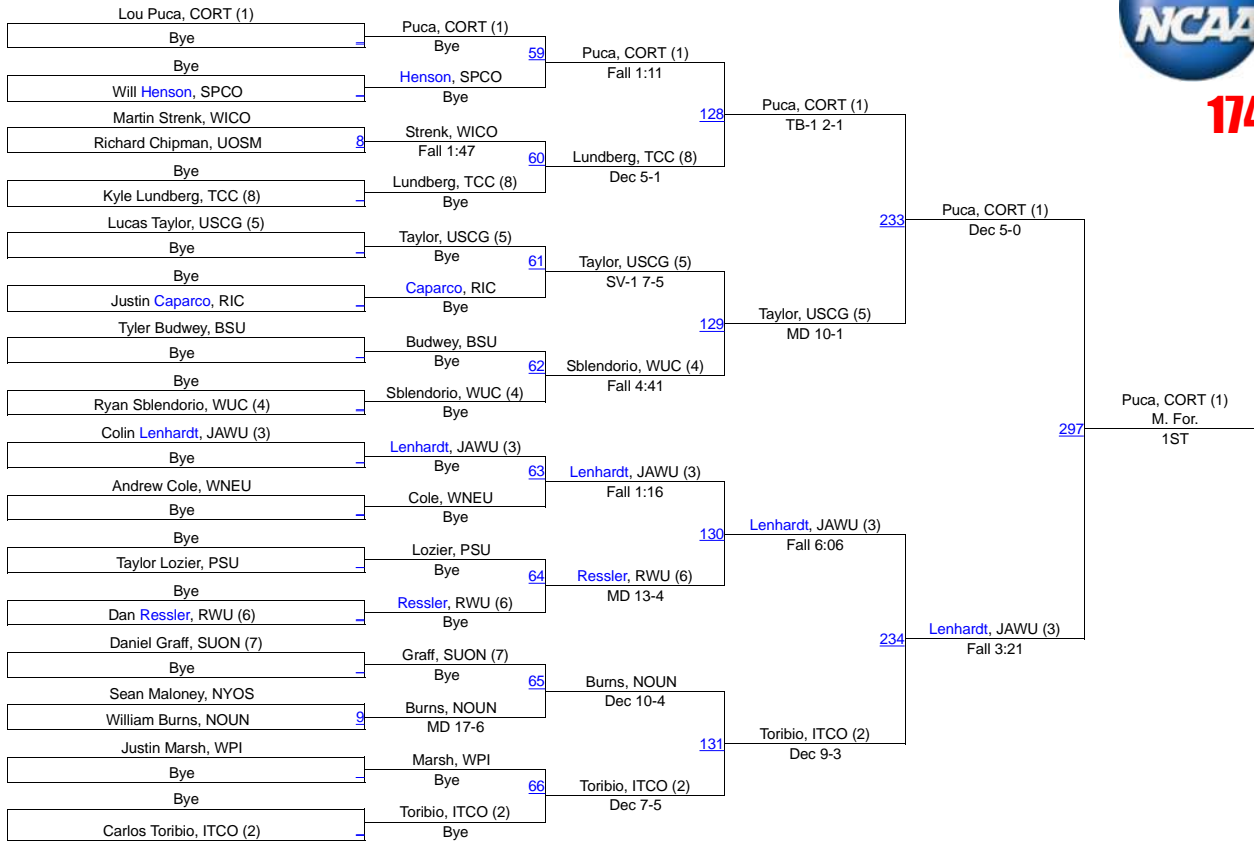

Team Scores

1.	State University Of New York At Cortland	128.0
2.	Ithaca College	126.0
3.	Johnson And Wales University	105.5
4.	Roger Williams University	97.5
5.	Williams College	78.5
6.	Springfield College	77.5
7.	Rhode Island College	59.5
8.	State University College At Oneonta	54.0
8.	Worcester Polytechnic Institute	54.0
10.	U.S. Coast Guard Academy	41.5
11.	Trinity College (Connecticut)	39.5
12.	Norwich University	31.5
13.	University Of Southern Maine	30.5
14.	Wesleyan University (Connecticut)	27.5
15.	Bridgewater State University	15.0
16.	Plymouth State University	14.0
16.	State University of New York at Oswego	14.0
18.	Western New England University	2.0

NCAA DIII Regional - Northeast

141

NCAA DIII Regional - Northeast

157

NCAA DIII Regional - Northeast

174

NCAA DIII Regional - Northeast

184