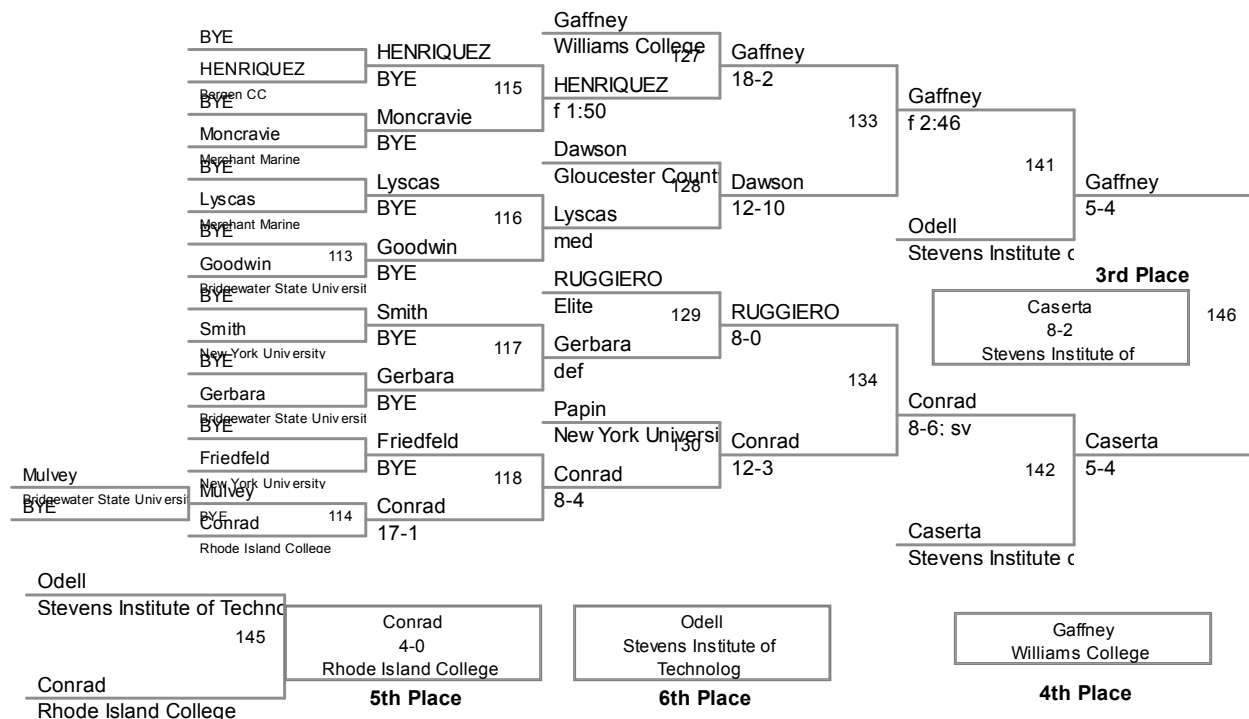

(3) Joseph Slane Rhode Island College 510

Colin Harty Bridgewater State University 510

STEVE ORLIC Bergen CC 503

Dave Canizzo Unat 503 ORLIC 14-0 511

(2) Christian Mazzocchi Kings (Pa) 511

CMSV Dolphin Open  
CMSV Dolphin Op Division (on Mat 5)

**149 Lbs**

**157 Lbs**

**165 Lbs**

**174 Lbs**

**197 Lbs**