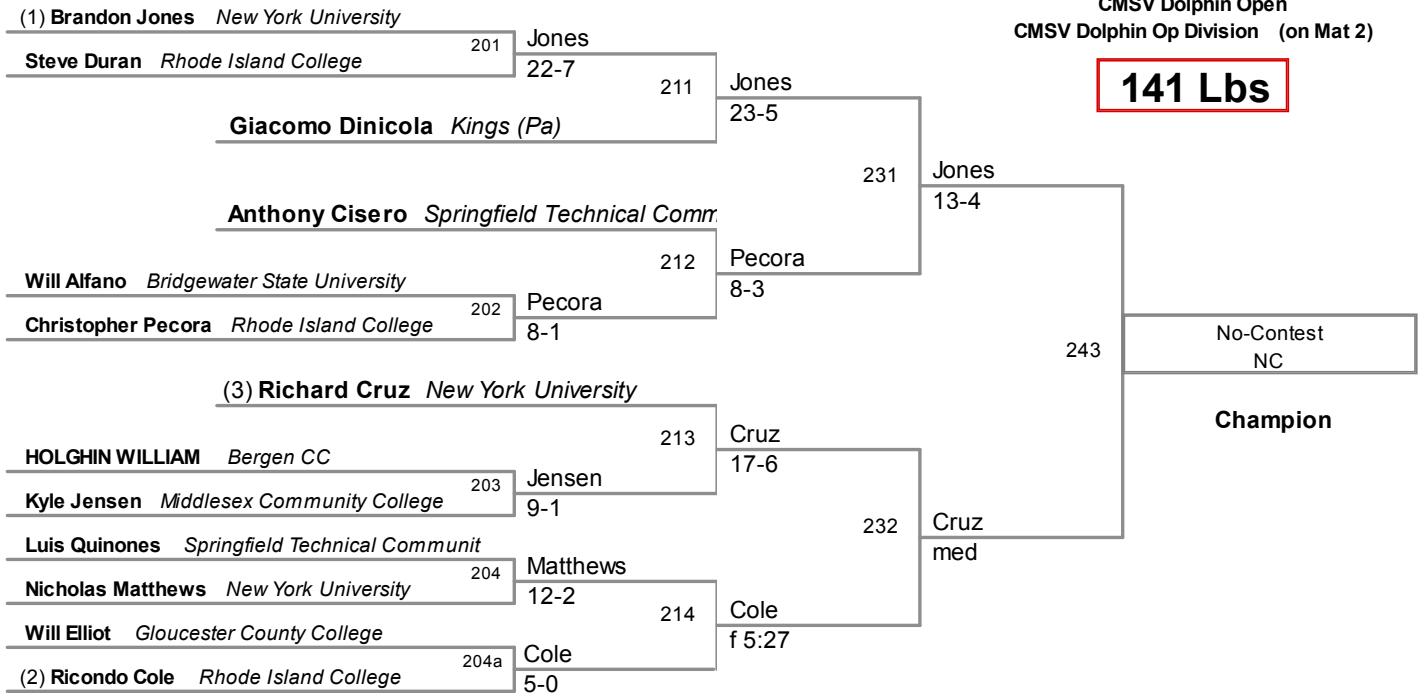

(3) Yuan Wayne New York University 506

Brett Reed Bridgewater State University 507

Hector Reynoso Springfield Technical Comr. 507

(2) Jamie Scarantino Kings (Pa) 507

CMSV Dolphin Open  
CMSV Dolphin Op Division (on Mat 5)

**125 Lbs**

**133 Lbs**

**141 Lbs**

(1) Daniel Pak Gloucester County College

Matt Watson Merchant Marine 502 Pak f 2:03 508

Austin Wruble Williams College 508

Thomas Whitaker Rhode Island College 509

(4) Darryl Albonico New York University 509