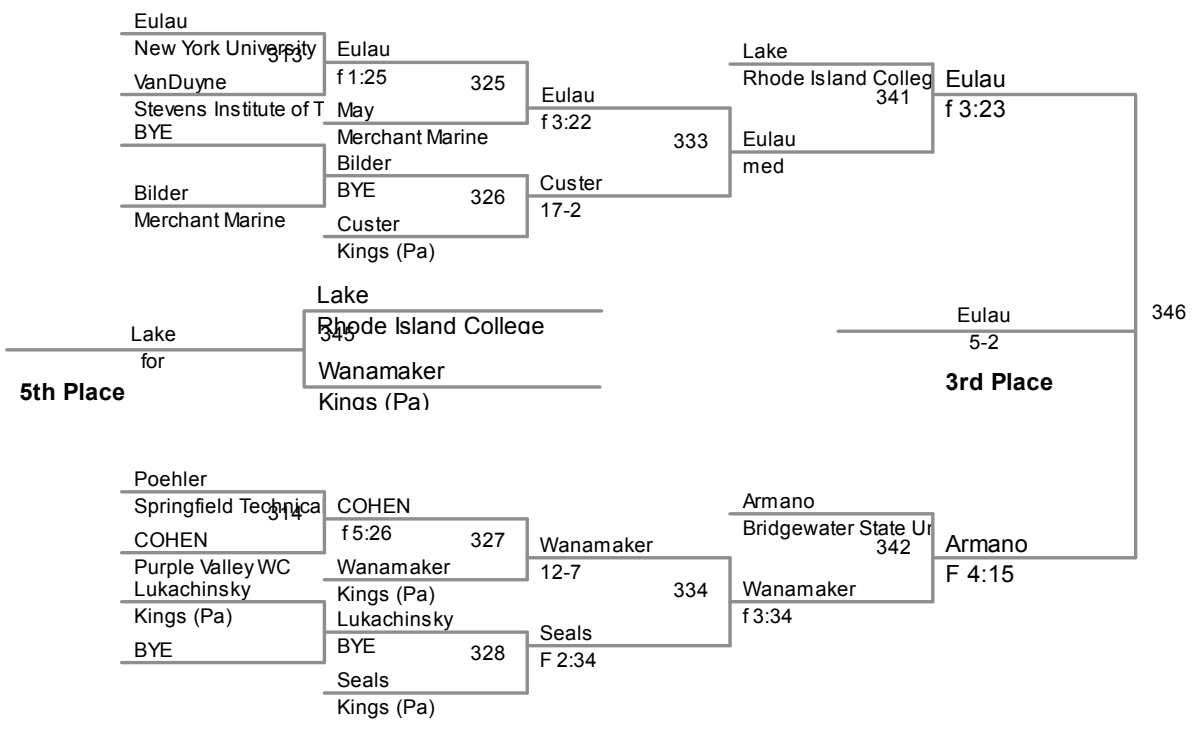

(3) Joseph Slane Rhode Island College 510

Colin Harty Bridgewater State University 510

STEVE ORLIC Bergen CC 503

Dave Canizzo Unat 503 ORLIC 14-0 511

(2) Christian Mazzocchi Kings (Pa) 511

CMSV Dolphin Open  
CMSV Dolphin Op Division (on Mat 5)

**149 Lbs**

**157 Lbs**

**165 Lbs**

**174 Lbs**

**197 Lbs**