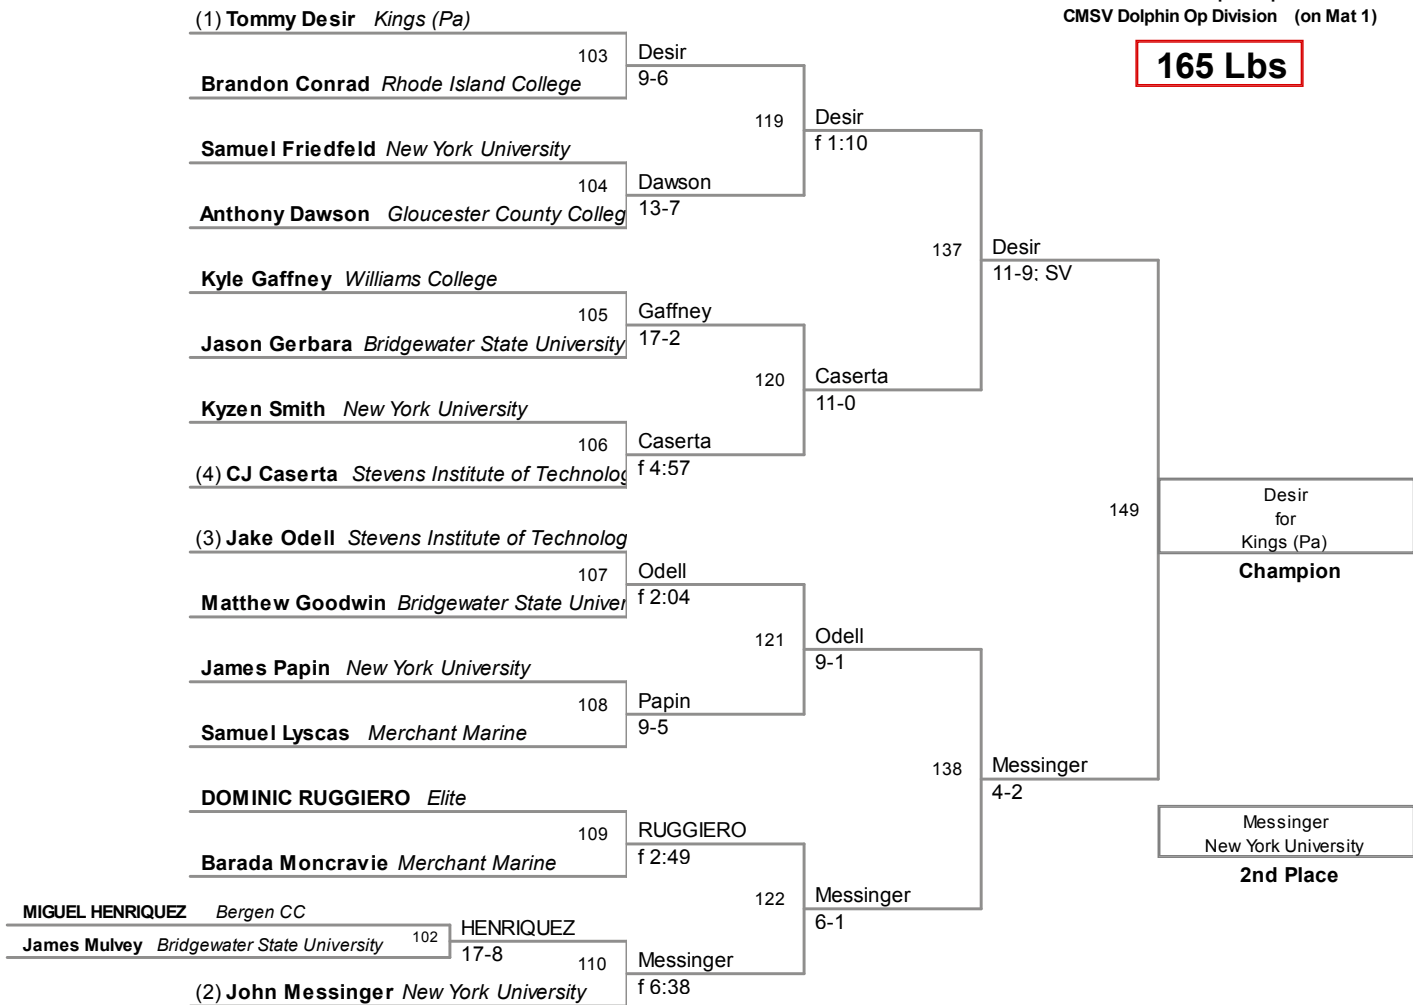

(3) Joseph Slane Rhode Island College 510

Colin Harty Bridgewater State University 510

STEVE ORLIC Bergen CC 503

Dave Canizzo Unat 503 ORLIC 14-0 511

(2) Christian Mazzocchi Kings (Pa) 511

CMSV Dolphin Open  
CMSV Dolphin Op Division (on Mat 5)

**149 Lbs**

**157 Lbs**

**165 Lbs**

**174 Lbs**

**197 Lbs**