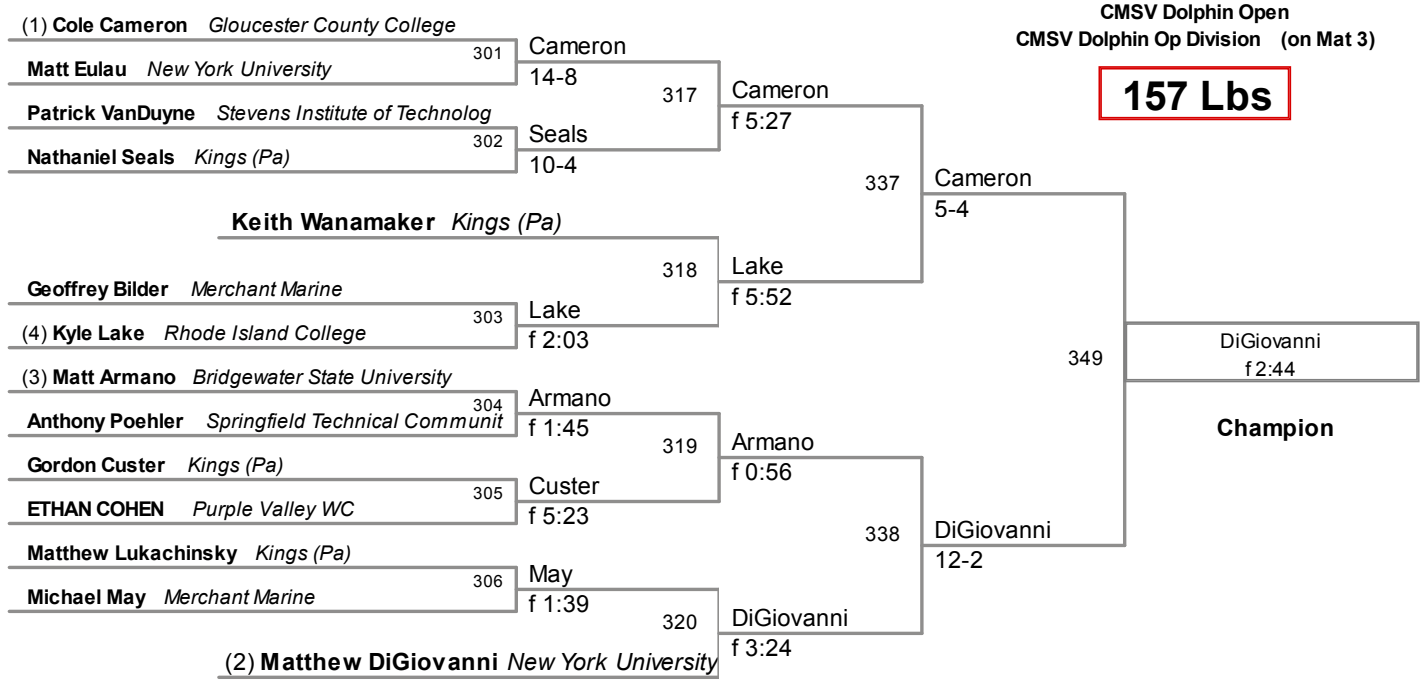

(3) Joseph Slane Rhode Island College 510

Colin Harty Bridgewater State University 510

STEVE ORLIC Bergen CC 503

Dave Canizzo Unat 503 ORLIC 14-0 511

(2) Christian Mazzocchi Kings (Pa) 511

CMSV Dolphin Open  
CMSV Dolphin Op Division (on Mat 5)

**149 Lbs**

**157 Lbs**

**165 Lbs**

**174 Lbs**

**197 Lbs**