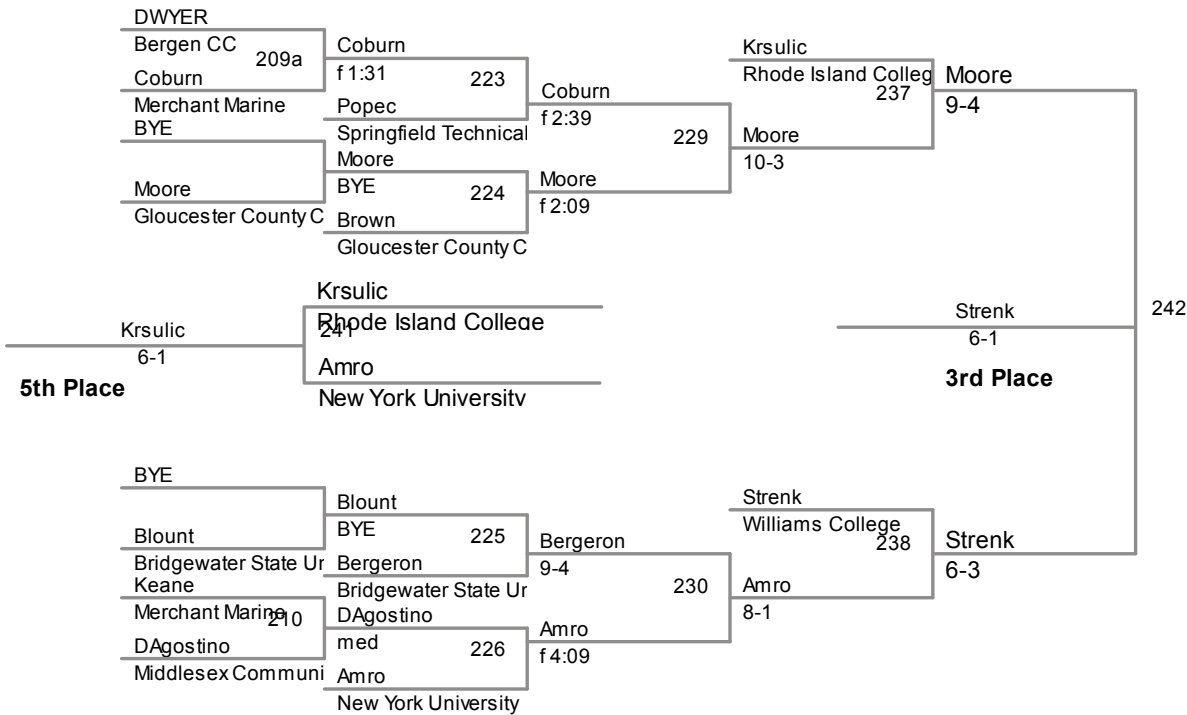

(3) Joseph Slane Rhode Island College 510

Colin Harty Bridgewater State University 510

STEVE ORLIC Bergen CC 503

Dave Canizzo Unat 503 ORLIC 14-0 511

(2) Christian Mazzocchi Kings (Pa) 511

CMSV Dolphin Open  
CMSV Dolphin Op Division (on Mat 5)

**149 Lbs**

**157 Lbs**

**165 Lbs**

**174 Lbs**

**197 Lbs**