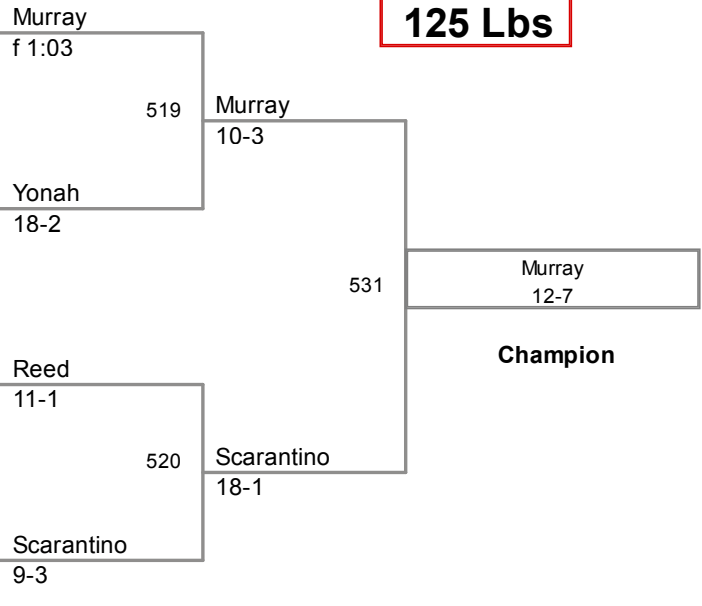

(3) Yuan Wayne New York University 506

Brett Reed Bridgewater State University 507

Hector Reynoso Springfield Technical Comr. 507

(2) Jamie Scarantino Kings (Pa) 507

CMSV Dolphin Open  
CMSV Dolphin Op Division (on Mat 5)

**125 Lbs**

**133 Lbs**

**141 Lbs**

(1) Daniel Pak Gloucester County College

Matt Watson Merchant Marine 502 Pak f 2:03 508

Austin Wruble Williams College 508

Thomas Whitaker Rhode Island College 509

(4) Darryl Albonico New York University 509

**149 Lbs**

**157 Lbs**

**165 Lbs**

**174 Lbs**

**197 Lbs**