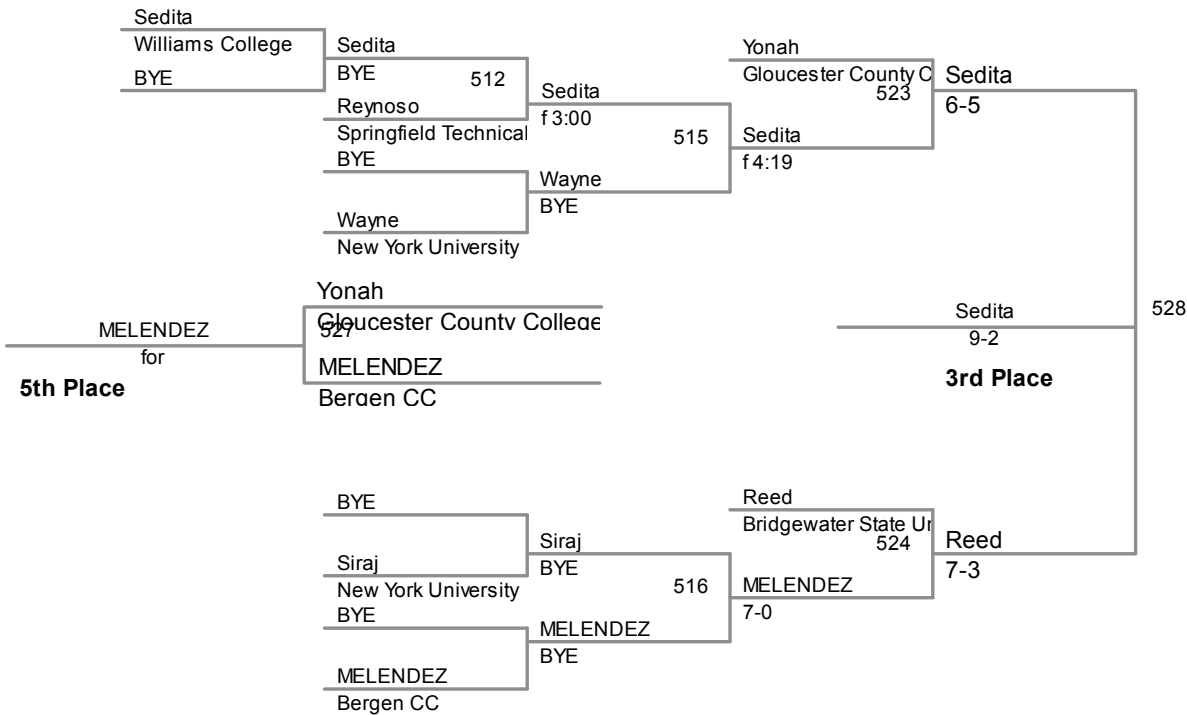

(1) Jonathan Murray Rhode Island College

Daniel Sedita Williams College 501 Murray f 1:04

JONATHAN MELENDEZ Bergen CC 504

Mohammed Siraj New York University 505

(4) Etai Yonah Gloucester County College 507

(3) Yuan Wayne New York University 506

Brett Reed Bridgewater State University 507

Hector Reynoso Springfield Technical Comr. 507

(2) Jamie Scarantino Kings (Pa) 507

CMSV Dolphin Open
CMSV Dolphin Op Division (on Mat 5)

125 Lbs