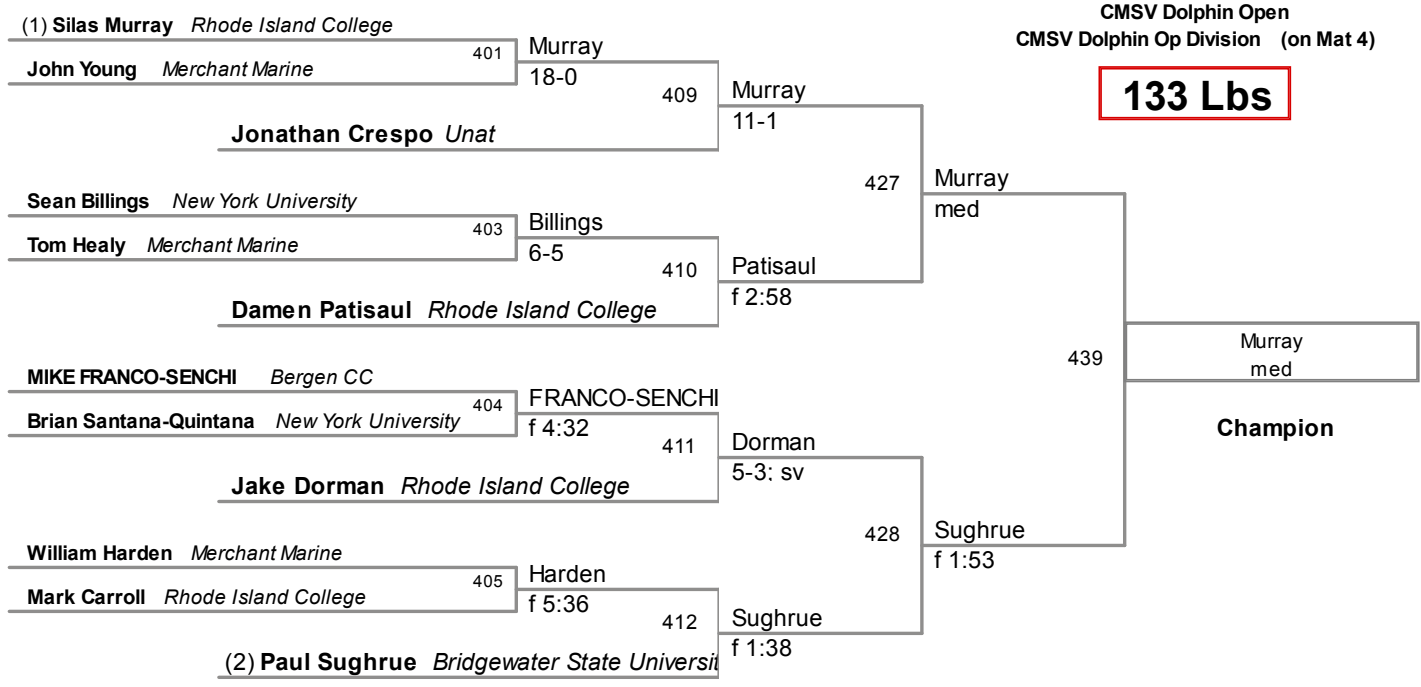

(3) Yuan Wayne New York University 506

Brett Reed Bridgewater State University 507

Hector Reynoso Springfield Technical Comr. 507

(2) Jamie Scarantino Kings (Pa) 507

CMSV Dolphin Open  
CMSV Dolphin Op Division (on Mat 5)

**125 Lbs**

**133 Lbs**

**141 Lbs**

(1) Daniel Pak Gloucester County College

Matt Watson Merchant Marine 502 Pak f 2:03 508

Austin Wruble Williams College 508

Thomas Whitaker Rhode Island College 509

(4) Darryl Albonico New York University 509