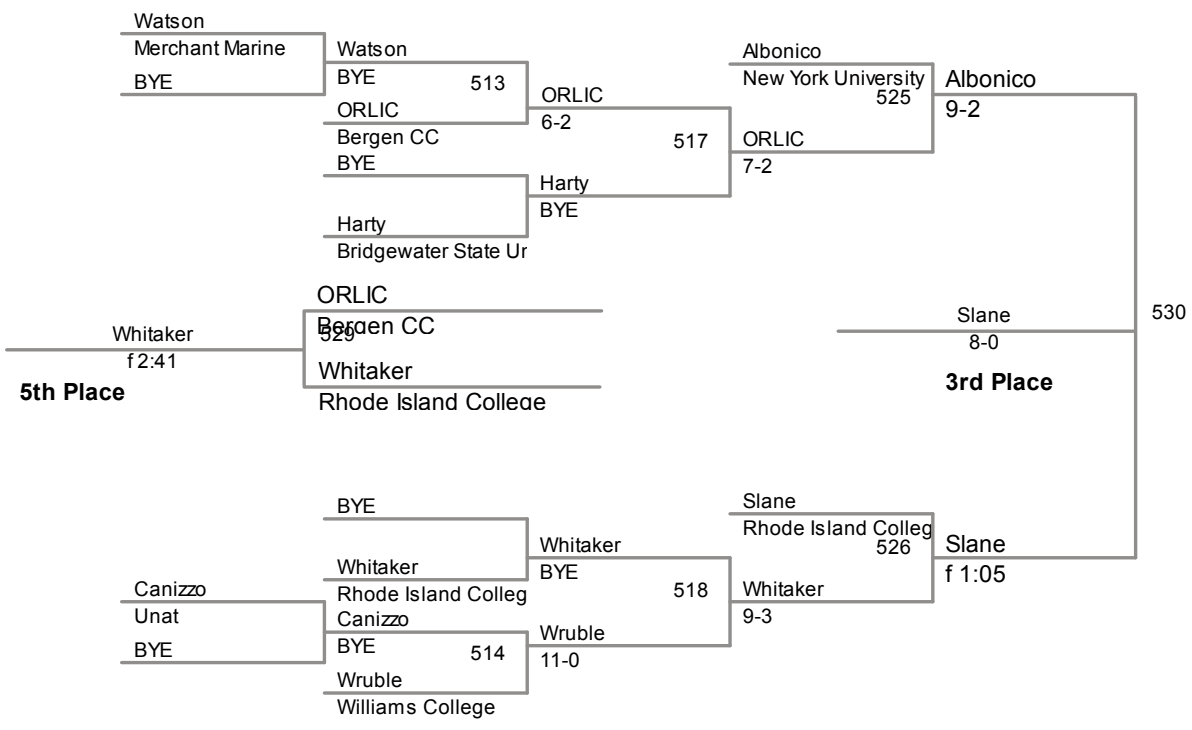

(3) Joseph Slane Rhode Island College 510

Colin Harty Bridgewater State University 510

STEVE ORLIC Bergen CC 503

Dave Canizzo Unat 503 ORLIC 14-0 511

(2) Christian Mazzocchi Kings (Pa) 511

CMSV Dolphin Open  
CMSV Dolphin Op Division (on Mat 5)

**149 Lbs**

**157 Lbs**

**165 Lbs**

**174 Lbs**

**197 Lbs**