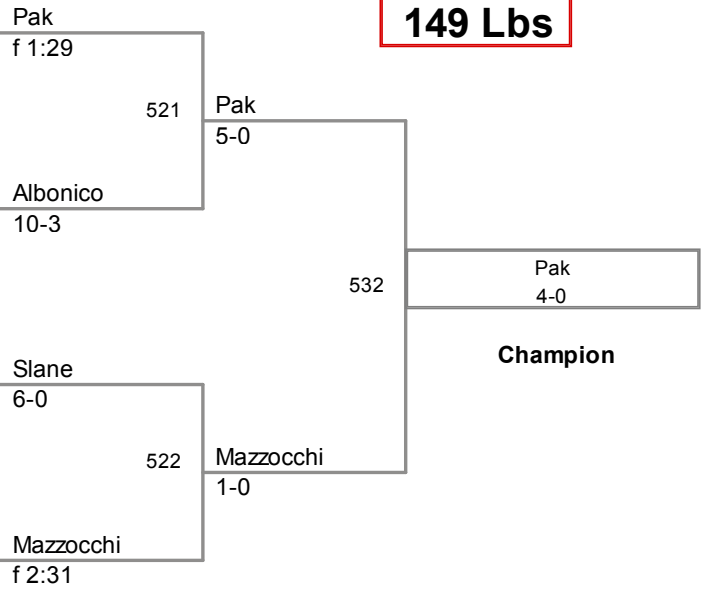

**125 Lbs**

**133 Lbs**

**141 Lbs**

(1) Daniel Pak Gloucester County College

Matt Watson Merchant Marine 502 Pak f 2:03 508

Austin Wruble Williams College 508

Thomas Whitaker Rhode Island College 509

(4) Darryl Albonico New York University 509

(3) Joseph Slane Rhode Island College 510

Colin Harty Bridgewater State University 510

STEVE ORLIC Bergen CC 503

Dave Canizzo Unat 503 ORLIC 14-0 511

(2) Christian Mazzocchi Kings (Pa) 511

CMSV Dolphin Open  
CMSV Dolphin Op Division (on Mat 5)

**149 Lbs**

**157 Lbs**

**165 Lbs**

**174 Lbs**

**197 Lbs**