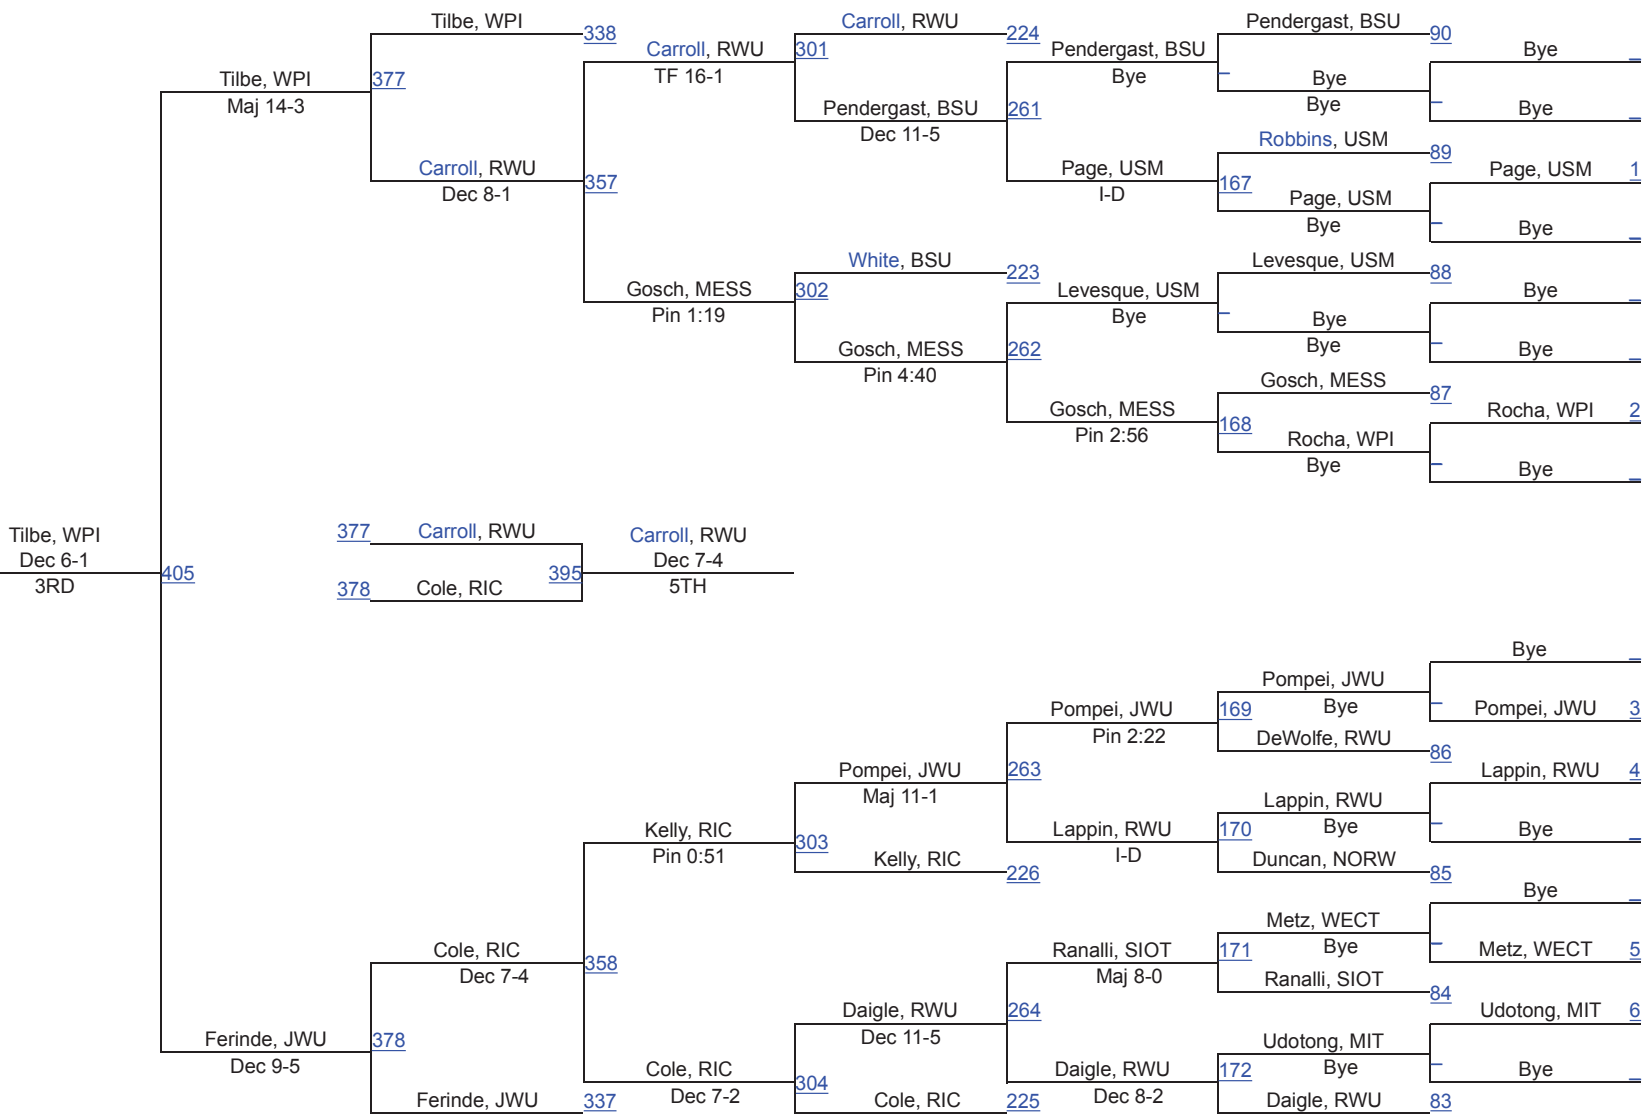

Roger Williams Invitational

125

Roger Williams Invitational

133

Roger Williams Invitational

141

Roger Williams Invitational

149

Roger Williams Invitational

157

Roger Williams Invitational

165

Roger Williams Invitational

174

Roger Williams Invitational

184

Roger Williams Invitational

197

Roger Williams Invitational

285

Team Scores

1.	Messiah	223.0
2.	Roger Williams	222.5
3.	Johnson & Wales	209.5
4.	Rhode Island College	124.5
5.	Wesleyan University	121.0
6.	Norwich	109.5
7.	Stevens Institute of Technology	94.5
8.	Southern Maine	84.5
9.	Worcester Polytechnic Institute	76.5
10.	Coast Guard	39.0