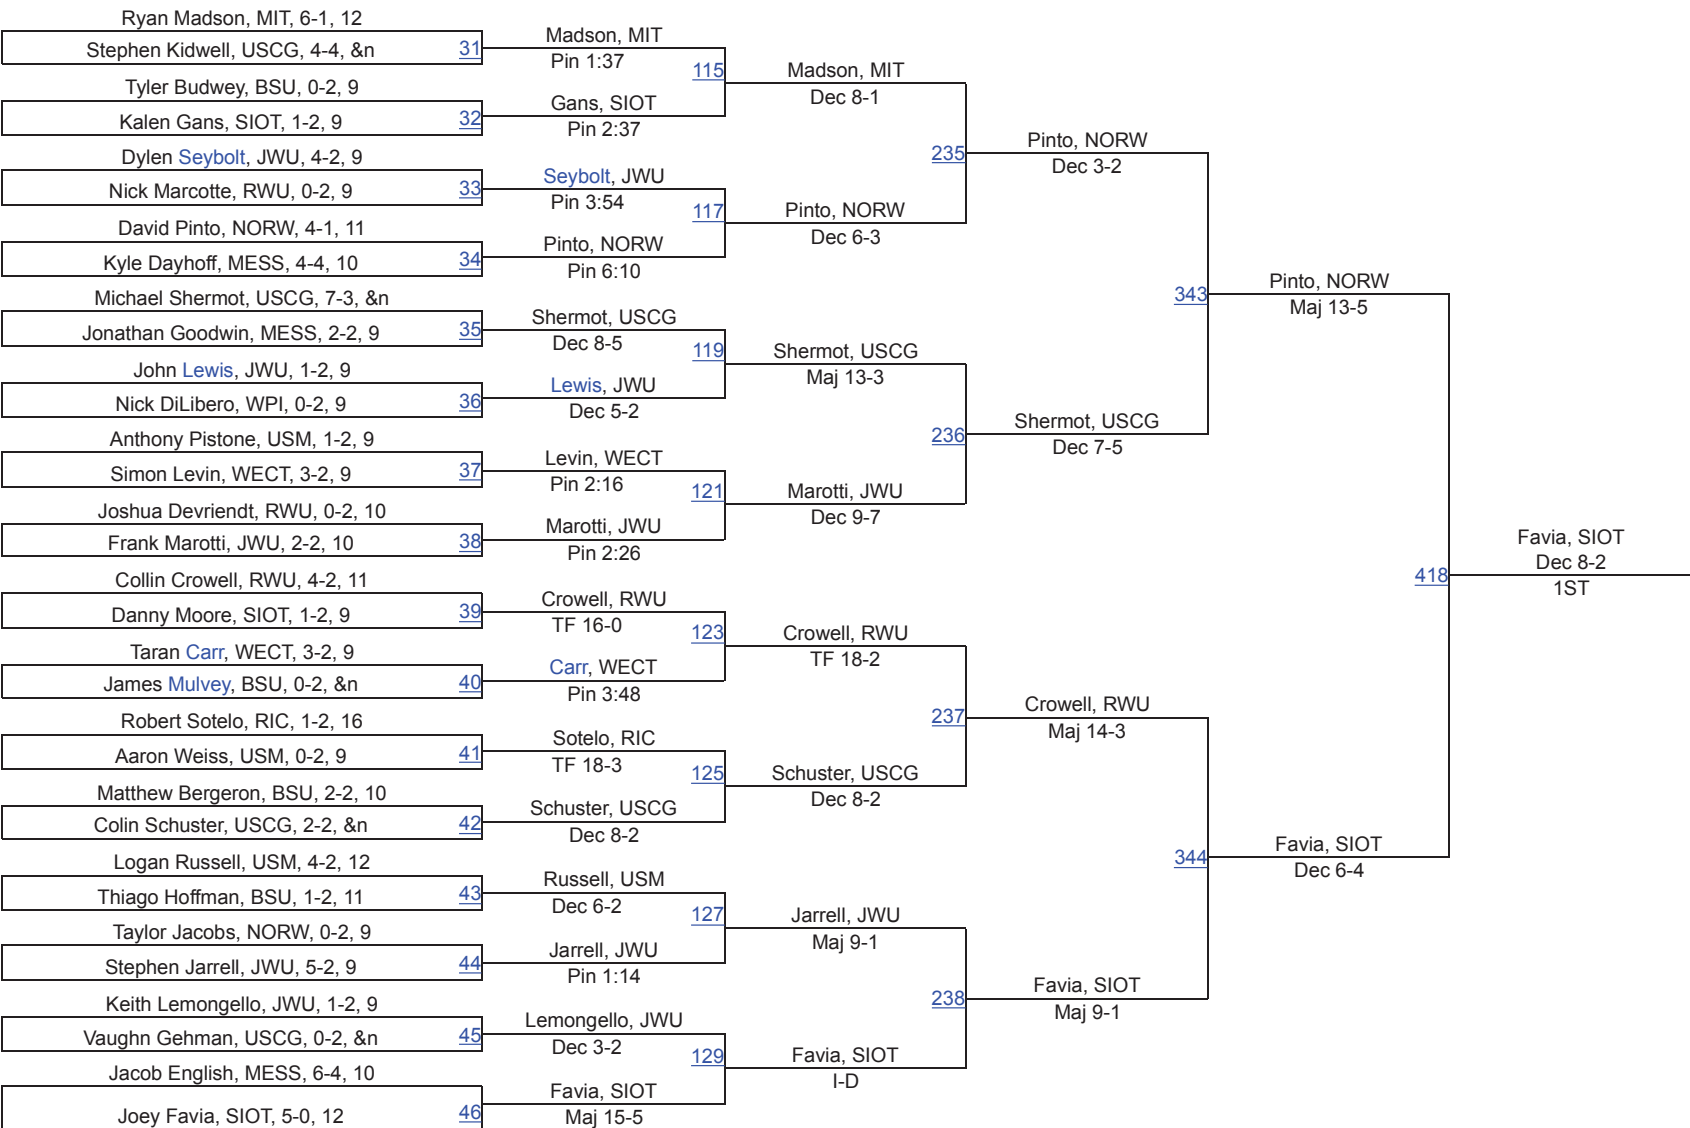

Roger Williams Invitational

125

Roger Williams Invitational

133

Roger Williams Invitational

141

Roger Williams Invitational

149

Roger Williams Invitational

157

Roger Williams Invitational

165

Roger Williams Invitational

174

Roger Williams Invitational

184

Roger Williams Invitational

197

Roger Williams Invitational

285

Team Scores

1.	Messiah	223.0
2.	Roger Williams	222.5
3.	Johnson & Wales	209.5
4.	Rhode Island College	124.5
5.	Wesleyan University	121.0
6.	Norwich	109.5
7.	Stevens Institute of Technology	94.5
8.	Southern Maine	84.5
9.	Worcester Polytechnic Institute	76.5
10.	Coast Guard	39.0