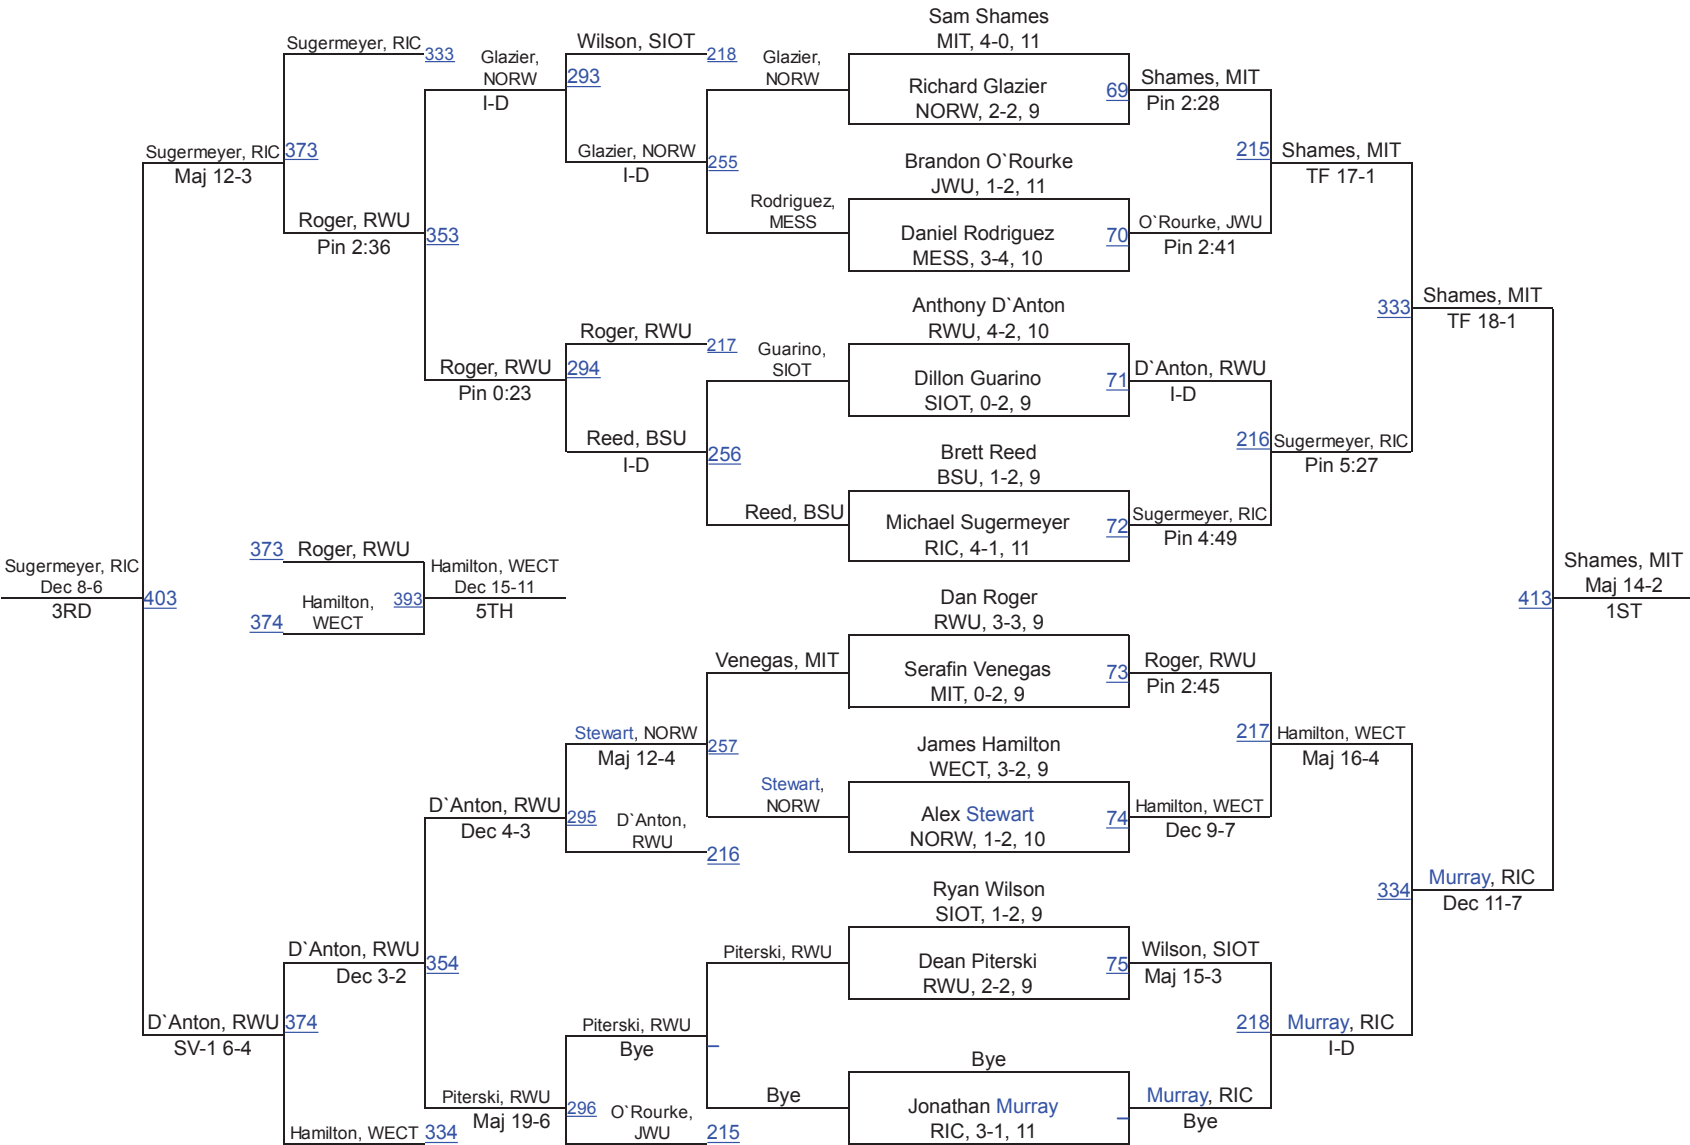

Roger Williams Invitational

125

Roger Williams Invitational

133

Roger Williams Invitational

141

Roger Williams Invitational

149

Roger Williams Invitational

157

Roger Williams Invitational

165

Roger Williams Invitational

174

Roger Williams Invitational

184

Roger Williams Invitational

197

Roger Williams Invitational

285

Team Scores

1.	Messiah	223.0
2.	Roger Williams	222.5
3.	Johnson & Wales	209.5
4.	Rhode Island College	124.5
5.	Wesleyan University	121.0
6.	Norwich	109.5
7.	Stevens Institute of Technology	94.5
8.	Southern Maine	84.5
9.	Worcester Polytechnic Institute	76.5
10.	Coast Guard	39.0