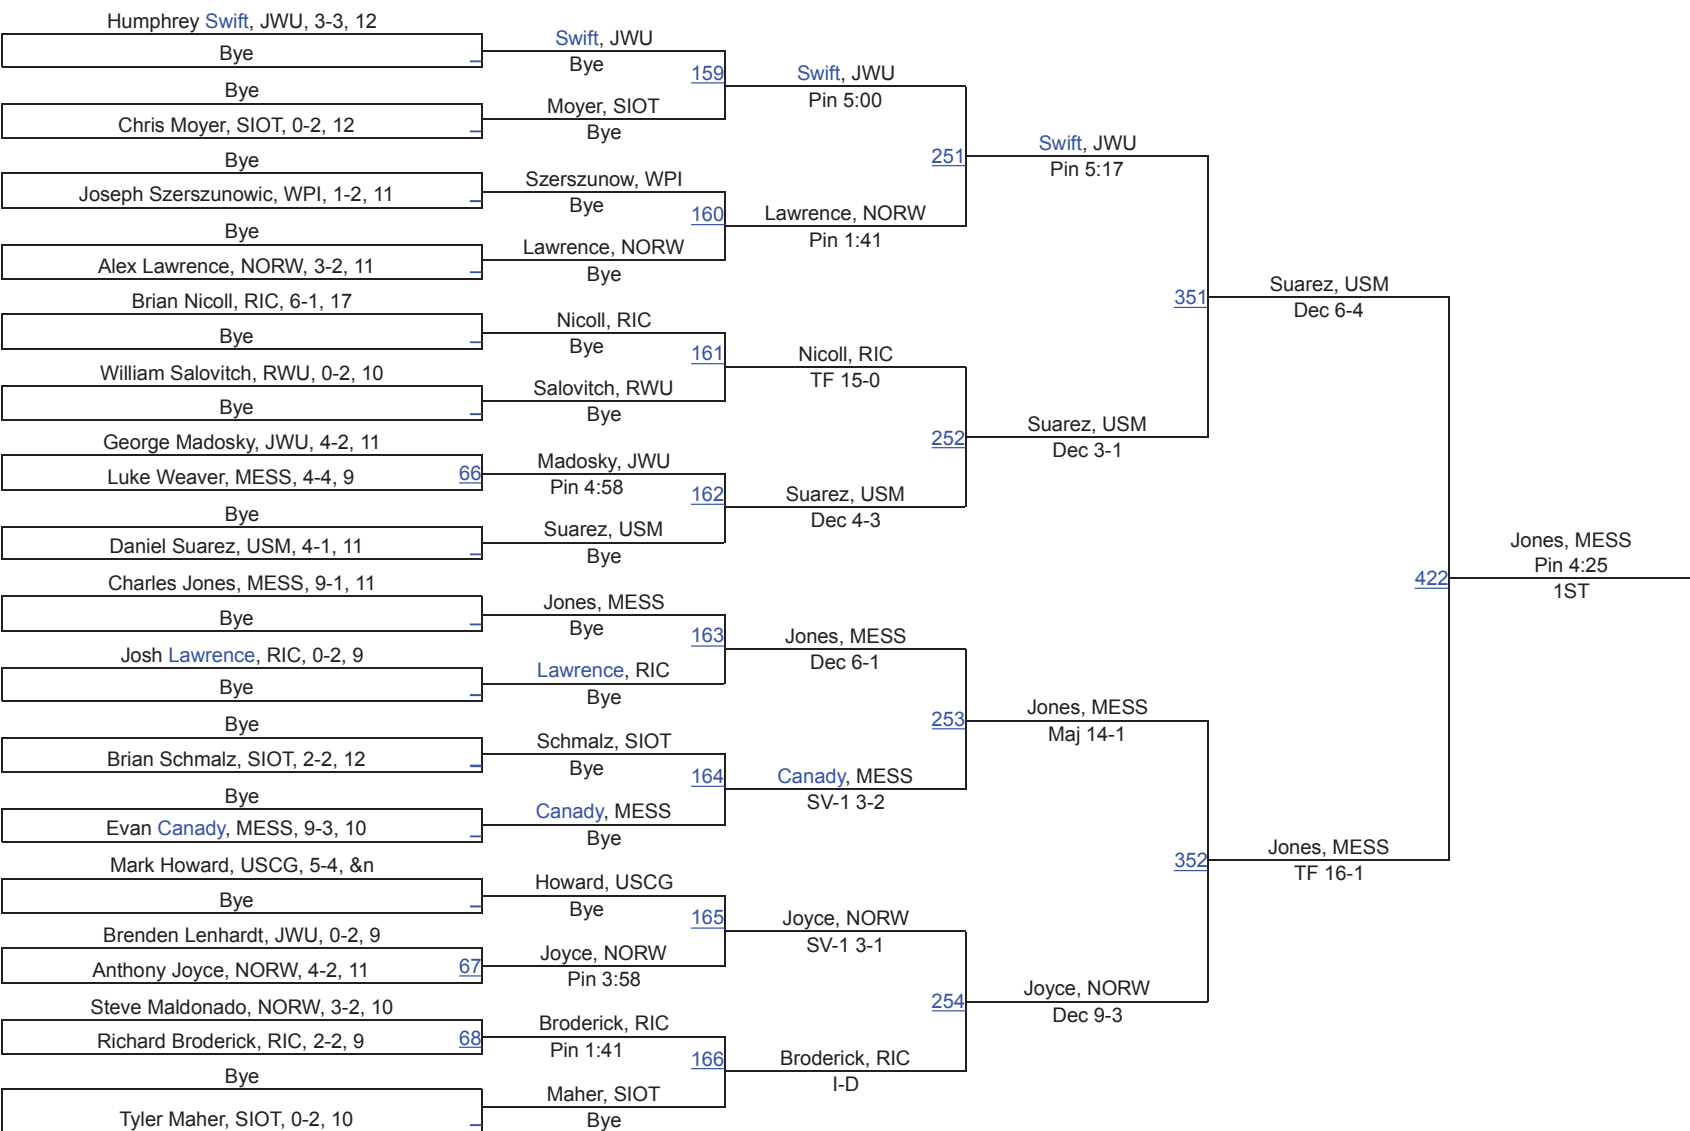

Roger Williams Invitational

125

Roger Williams Invitational

133

Roger Williams Invitational

141

Roger Williams Invitational

149

Roger Williams Invitational

157

Roger Williams Invitational

165

Roger Williams Invitational

174

Roger Williams Invitational

184

Roger Williams Invitational

197

Roger Williams Invitational

285

Team Scores

1.	Messiah	223.0
2.	Roger Williams	222.5
3.	Johnson & Wales	209.5
4.	Rhode Island College	124.5
5.	Wesleyan University	121.0
6.	Norwich	109.5
7.	Stevens Institute of Technology	94.5
8.	Southern Maine	84.5
9.	Worcester Polytechnic Institute	76.5
10.	Coast Guard	39.0