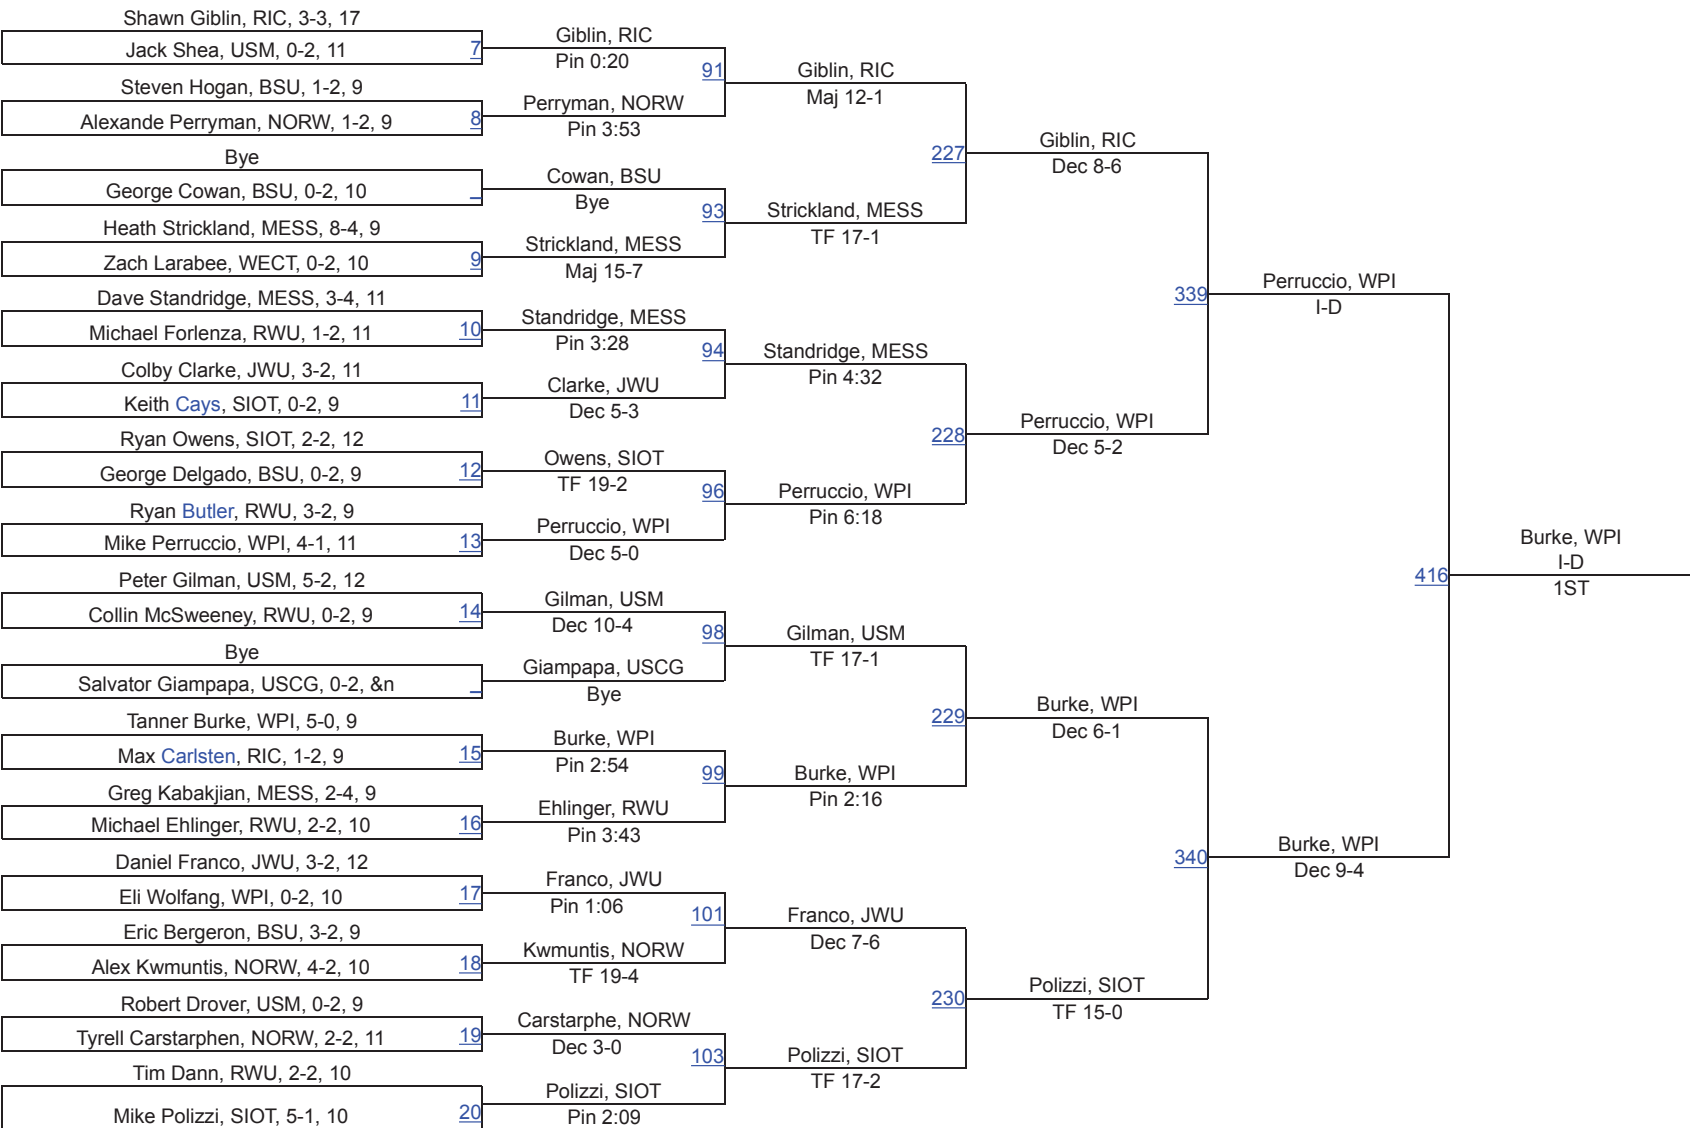

Roger Williams Invitational

125

Roger Williams Invitational

133

Roger Williams Invitational

141

Roger Williams Invitational

149

Roger Williams Invitational

157

Roger Williams Invitational

165

Roger Williams Invitational

174

Roger Williams Invitational

184

Roger Williams Invitational

197

Roger Williams Invitational

285

Team Scores

1.	Messiah	223.0
2.	Roger Williams	222.5
3.	Johnson & Wales	209.5
4.	Rhode Island College	124.5
5.	Wesleyan University	121.0
6.	Norwich	109.5
7.	Stevens Institute of Technology	94.5
8.	Southern Maine	84.5
9.	Worcester Polytechnic Institute	76.5
10.	Coast Guard	39.0