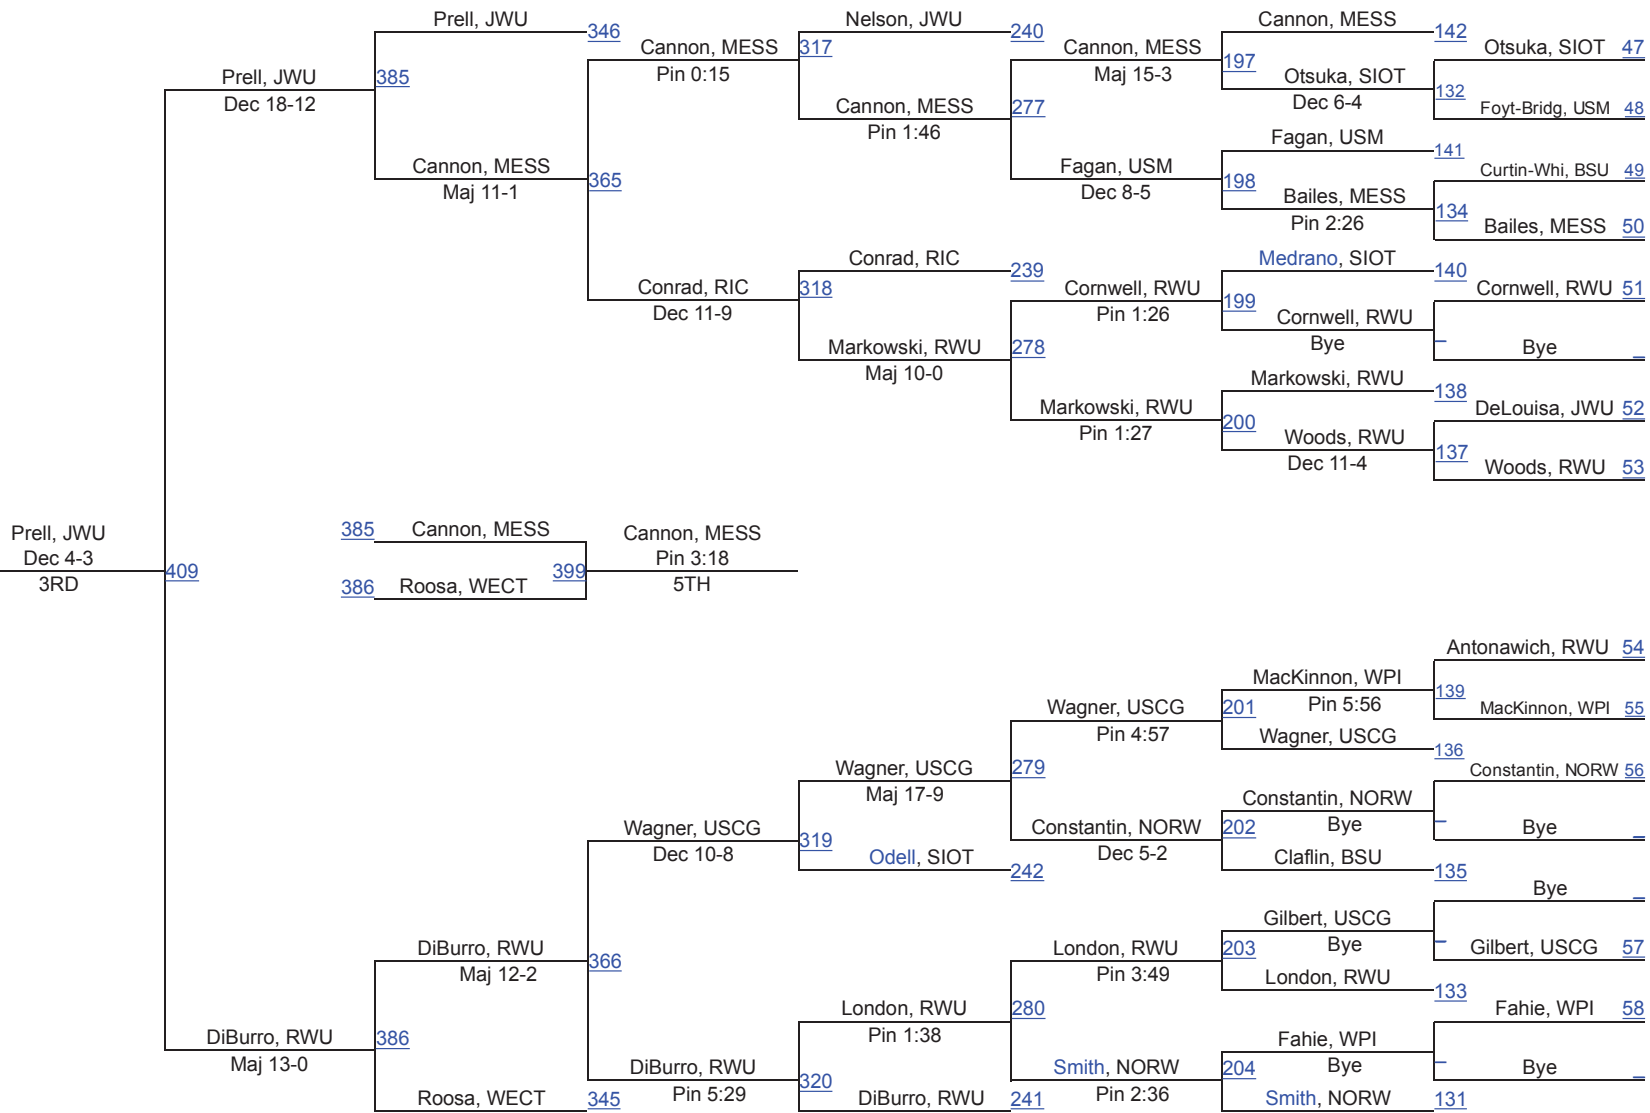

Roger Williams Invitational

125

Roger Williams Invitational

133

Roger Williams Invitational

141

Roger Williams Invitational

149

Roger Williams Invitational

157

Roger Williams Invitational

165

Roger Williams Invitational

174

Roger Williams Invitational

184

Roger Williams Invitational

197

Roger Williams Invitational

285

Team Scores

1.	Messiah	223.0
2.	Roger Williams	222.5
3.	Johnson & Wales	209.5
4.	Rhode Island College	124.5
5.	Wesleyan University	121.0
6.	Norwich	109.5
7.	Stevens Institute of Technology	94.5
8.	Southern Maine	84.5
9.	Worcester Polytechnic Institute	76.5
10.	Coast Guard	39.0