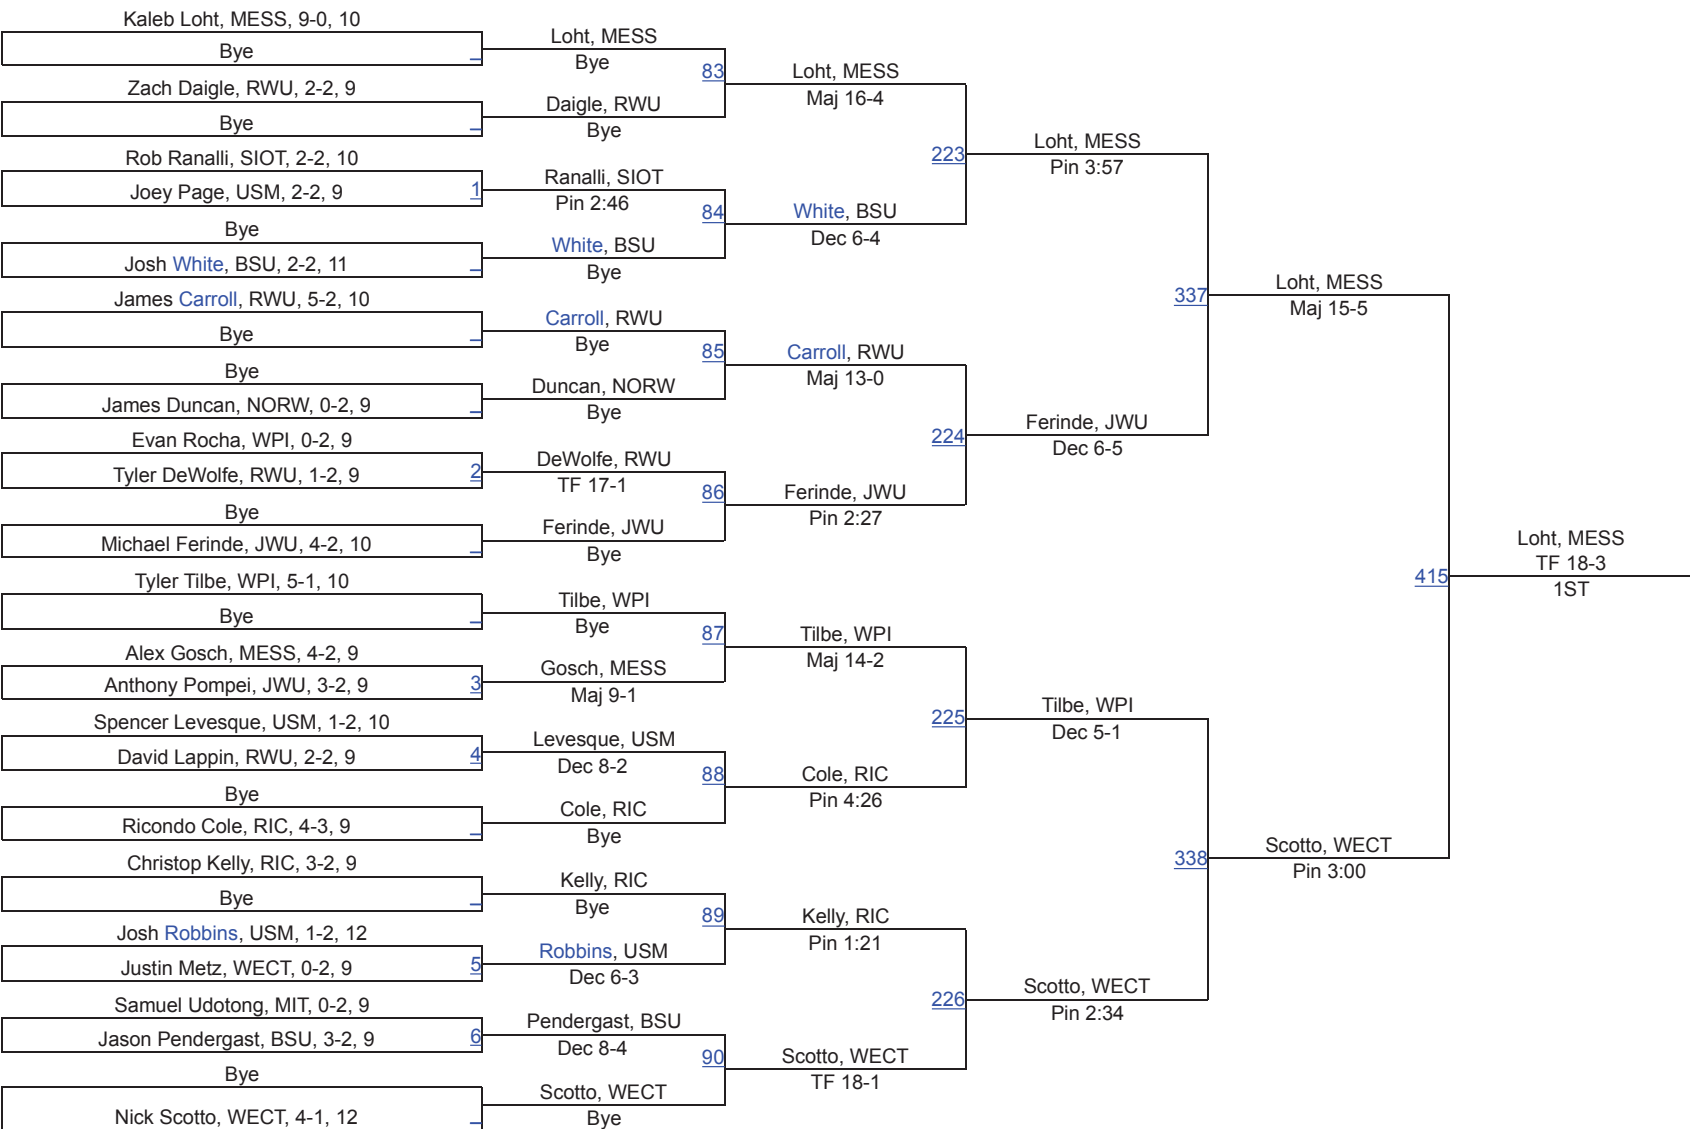

Roger Williams Invitational

125

Roger Williams Invitational

133

Roger Williams Invitational

141

Roger Williams Invitational

149

Roger Williams Invitational

157

Roger Williams Invitational

165

Roger Williams Invitational

174

Roger Williams Invitational

184

Roger Williams Invitational

197

Roger Williams Invitational

285

Team Scores

1.	Messiah	223.0
2.	Roger Williams	222.5
3.	Johnson & Wales	209.5
4.	Rhode Island College	124.5
5.	Wesleyan University	121.0
6.	Norwich	109.5
7.	Stevens Institute of Technology	94.5
8.	Southern Maine	84.5
9.	Worcester Polytechnic Institute	76.5
10.	Coast Guard	39.0