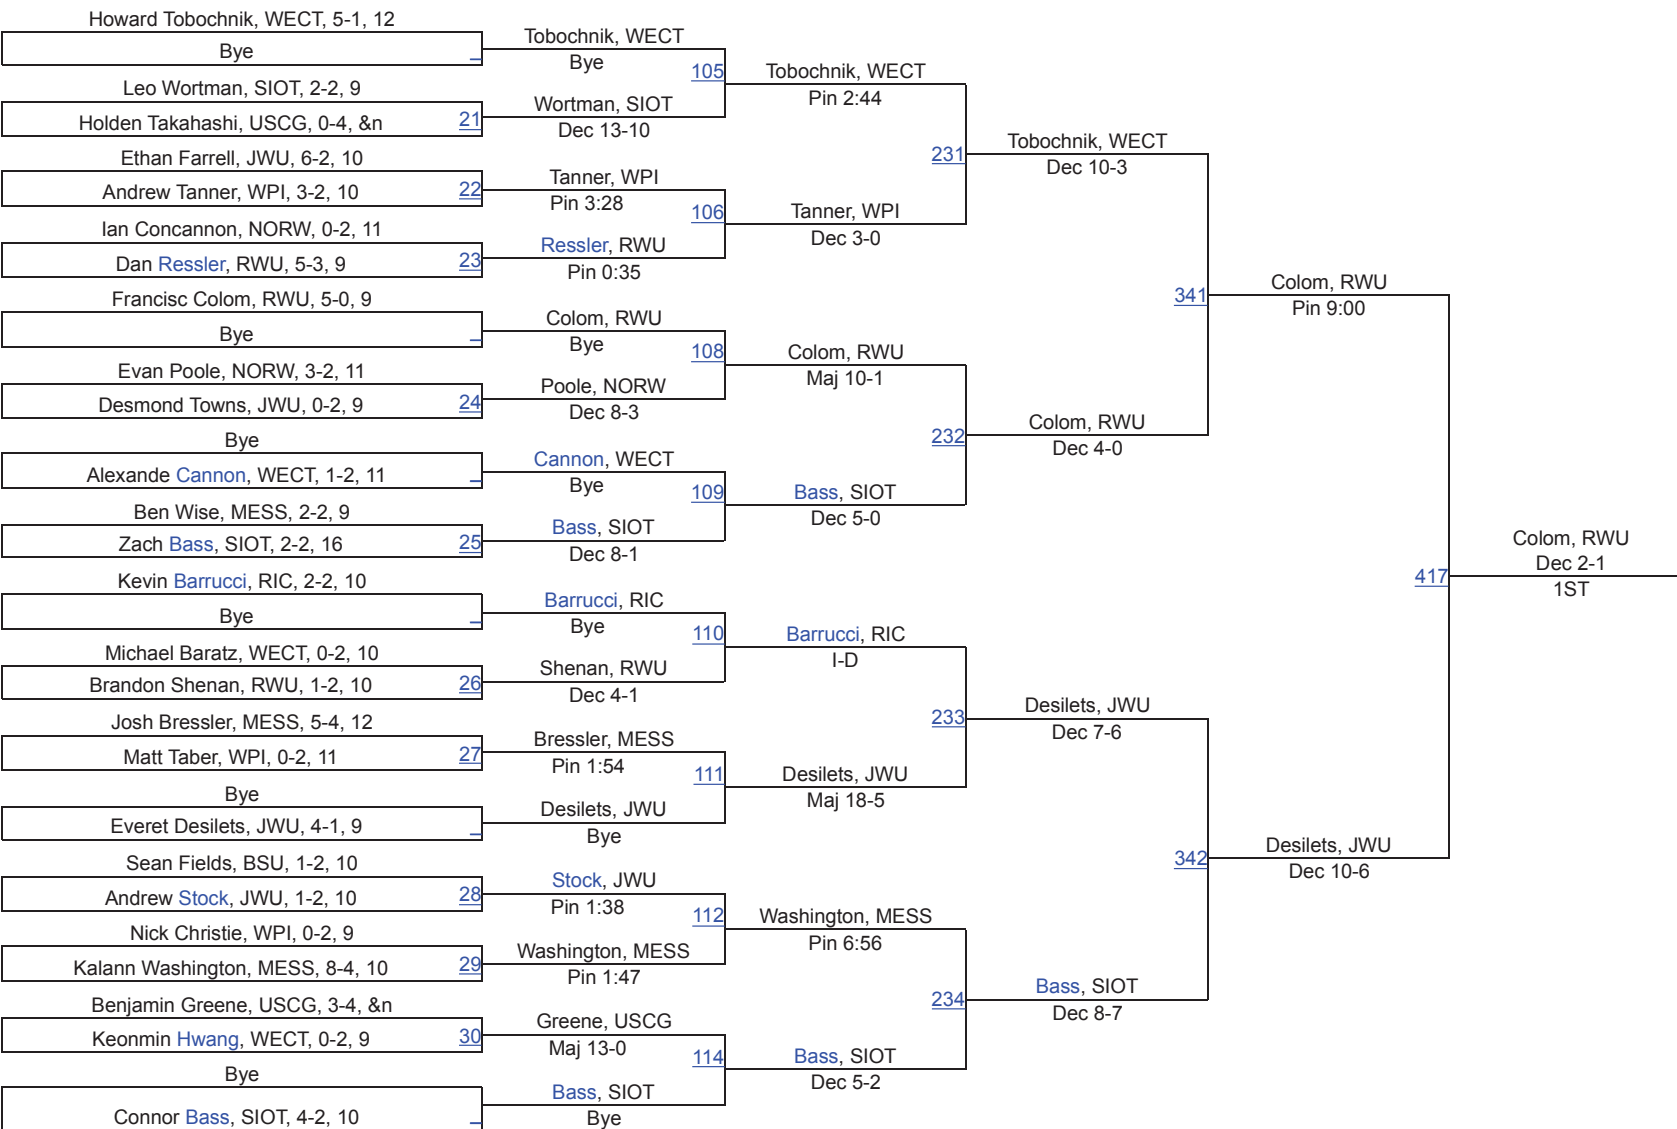

Roger Williams Invitational

125

Roger Williams Invitational

133

Roger Williams Invitational

141

Roger Williams Invitational

149

Roger Williams Invitational

157

Roger Williams Invitational

165

Roger Williams Invitational

174

Roger Williams Invitational

184

Roger Williams Invitational

197

Roger Williams Invitational

285

Team Scores

1.	Messiah	223.0
2.	Roger Williams	222.5
3.	Johnson & Wales	209.5
4.	Rhode Island College	124.5
5.	Wesleyan University	121.0
6.	Norwich	109.5
7.	Stevens Institute of Technology	94.5
8.	Southern Maine	84.5
9.	Worcester Polytechnic Institute	76.5
10.	Coast Guard	39.0