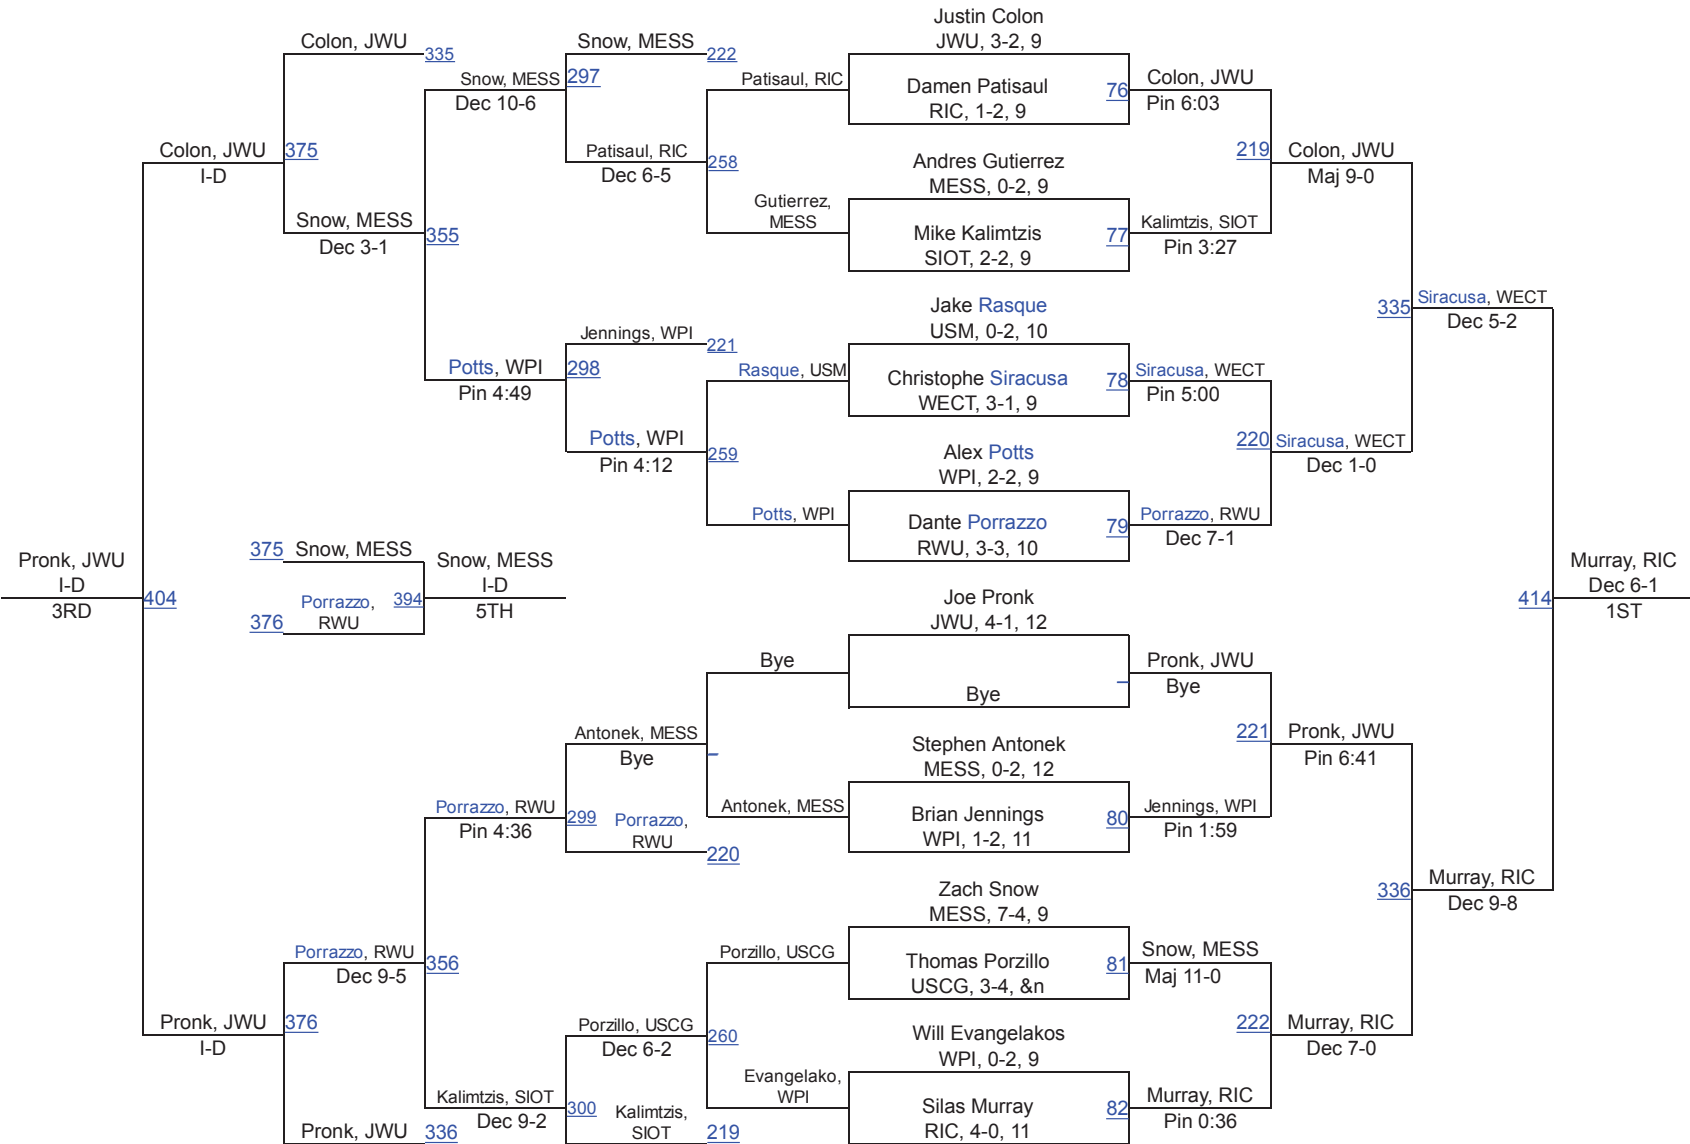

Roger Williams Invitational

125

Roger Williams Invitational

133

Roger Williams Invitational

141

Roger Williams Invitational

149

Roger Williams Invitational

157

Roger Williams Invitational

165

Roger Williams Invitational

174

Roger Williams Invitational

184

Roger Williams Invitational

197

Roger Williams Invitational

285

Team Scores

1.	Messiah	223.0
2.	Roger Williams	222.5
3.	Johnson & Wales	209.5
4.	Rhode Island College	124.5
5.	Wesleyan University	121.0
6.	Norwich	109.5
7.	Stevens Institute of Technology	94.5
8.	Southern Maine	84.5
9.	Worcester Polytechnic Institute	76.5
10.	Coast Guard	39.0