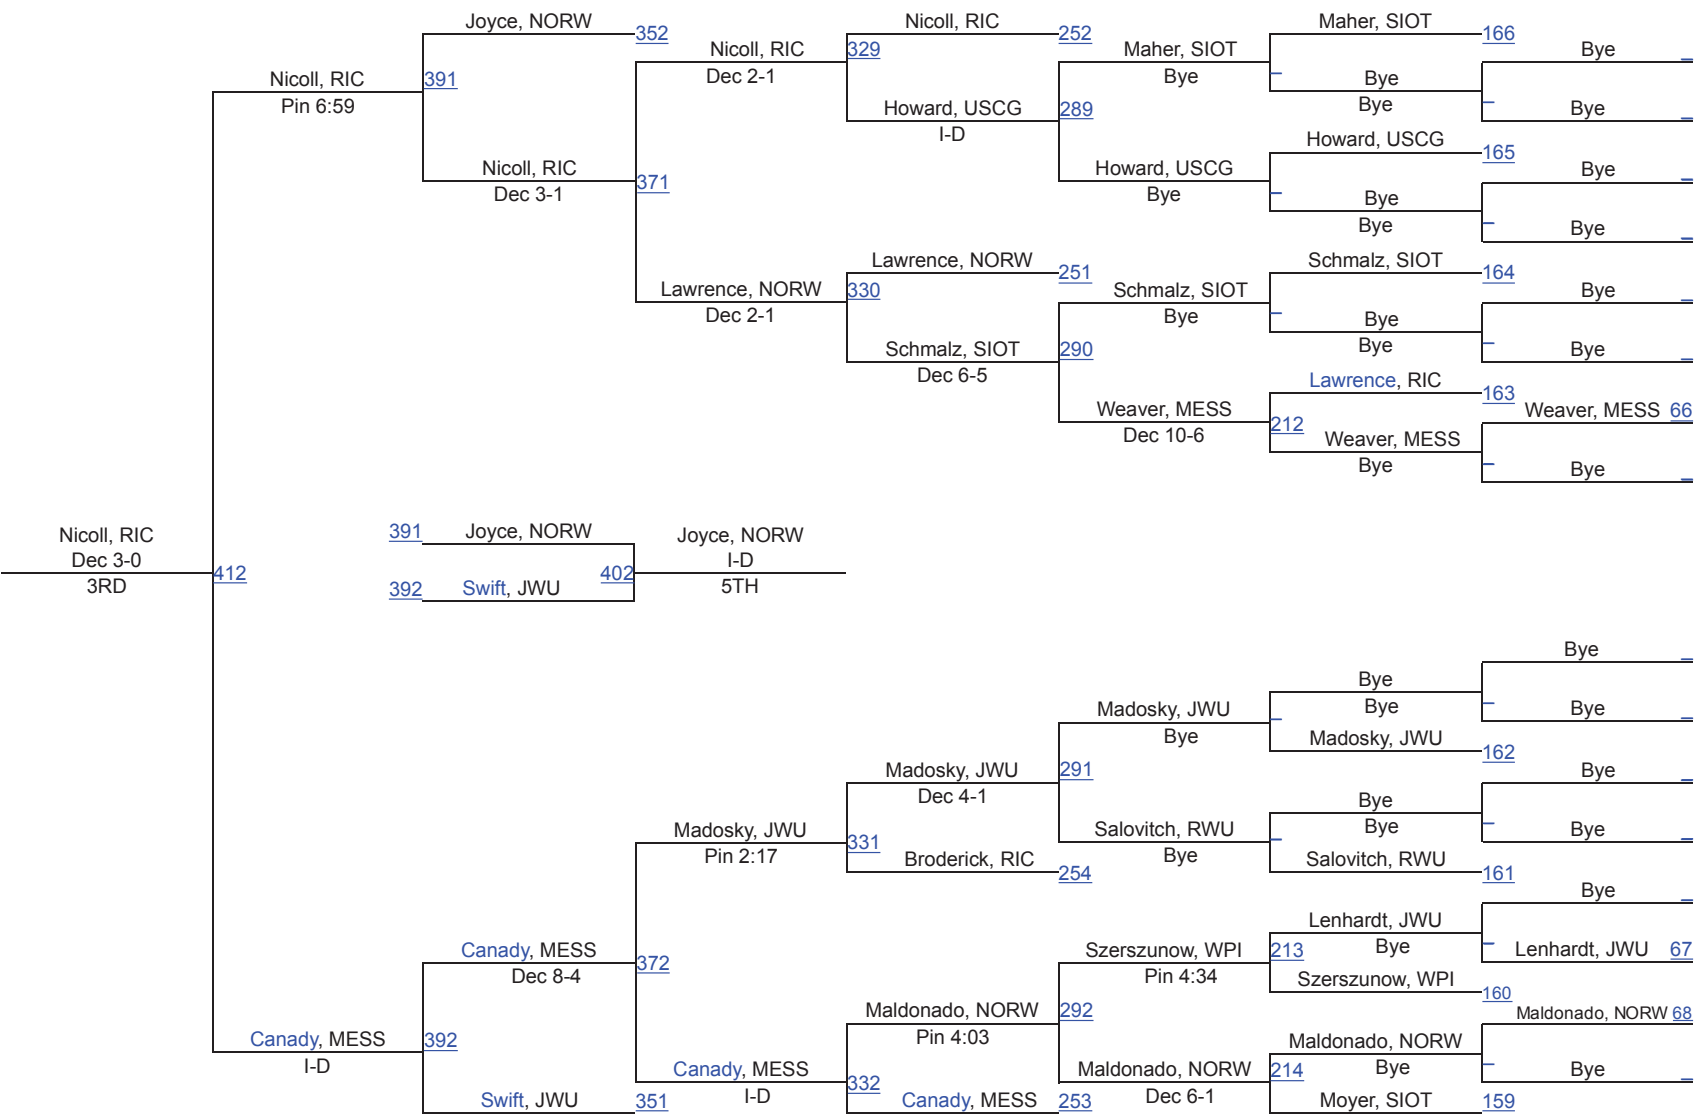

Roger Williams Invitational

125

Roger Williams Invitational

133

Roger Williams Invitational

141

Roger Williams Invitational

149

Roger Williams Invitational

157

Roger Williams Invitational

165

Roger Williams Invitational

174

Roger Williams Invitational

184

Roger Williams Invitational

197

Roger Williams Invitational

285

Team Scores

1.	Messiah	223.0
2.	Roger Williams	222.5
3.	Johnson & Wales	209.5
4.	Rhode Island College	124.5
5.	Wesleyan University	121.0
6.	Norwich	109.5
7.	Stevens Institute of Technology	94.5
8.	Southern Maine	84.5
9.	Worcester Polytechnic Institute	76.5
10.	Coast Guard	39.0