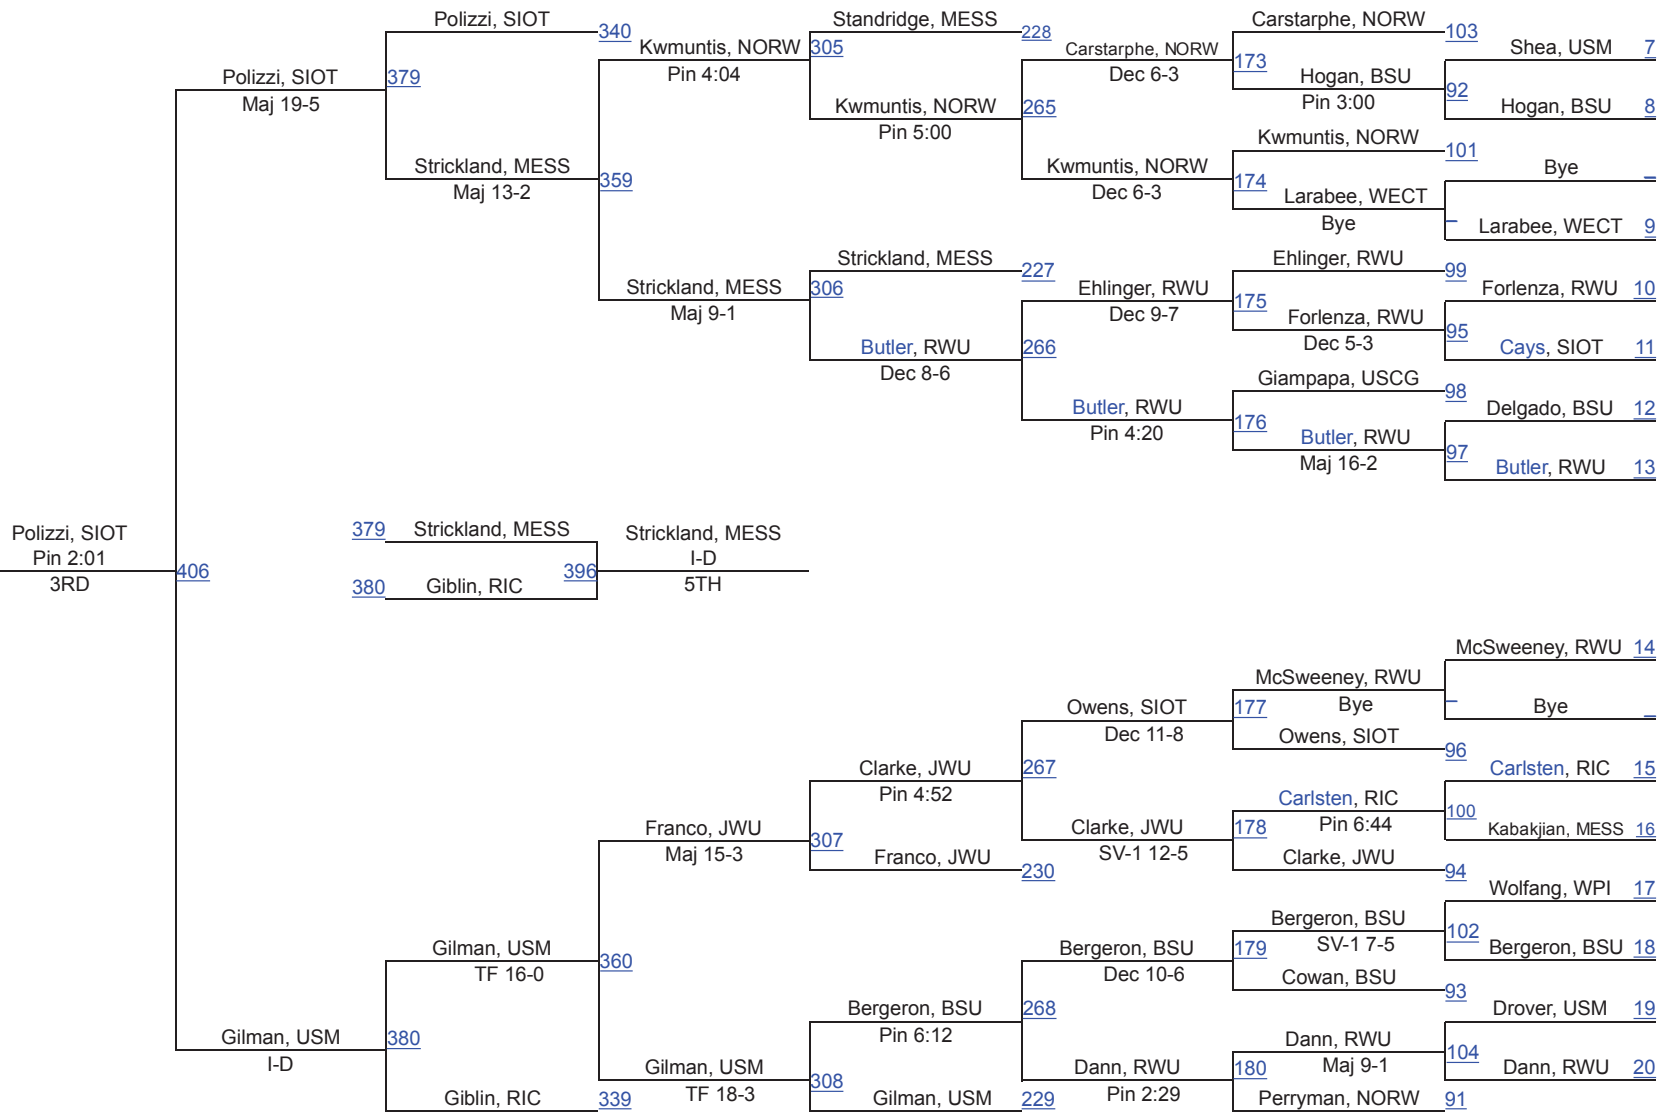

Roger Williams Invitational

125

Roger Williams Invitational

133

Roger Williams Invitational

141

Roger Williams Invitational

149

Roger Williams Invitational

157

Roger Williams Invitational

165

Roger Williams Invitational

174

Roger Williams Invitational

184

Roger Williams Invitational

197

Roger Williams Invitational

285

Team Scores

1.	Messiah	223.0
2.	Roger Williams	222.5
3.	Johnson & Wales	209.5
4.	Rhode Island College	124.5
5.	Wesleyan University	121.0
6.	Norwich	109.5
7.	Stevens Institute of Technology	94.5
8.	Southern Maine	84.5
9.	Worcester Polytechnic Institute	76.5
10.	Coast Guard	39.0