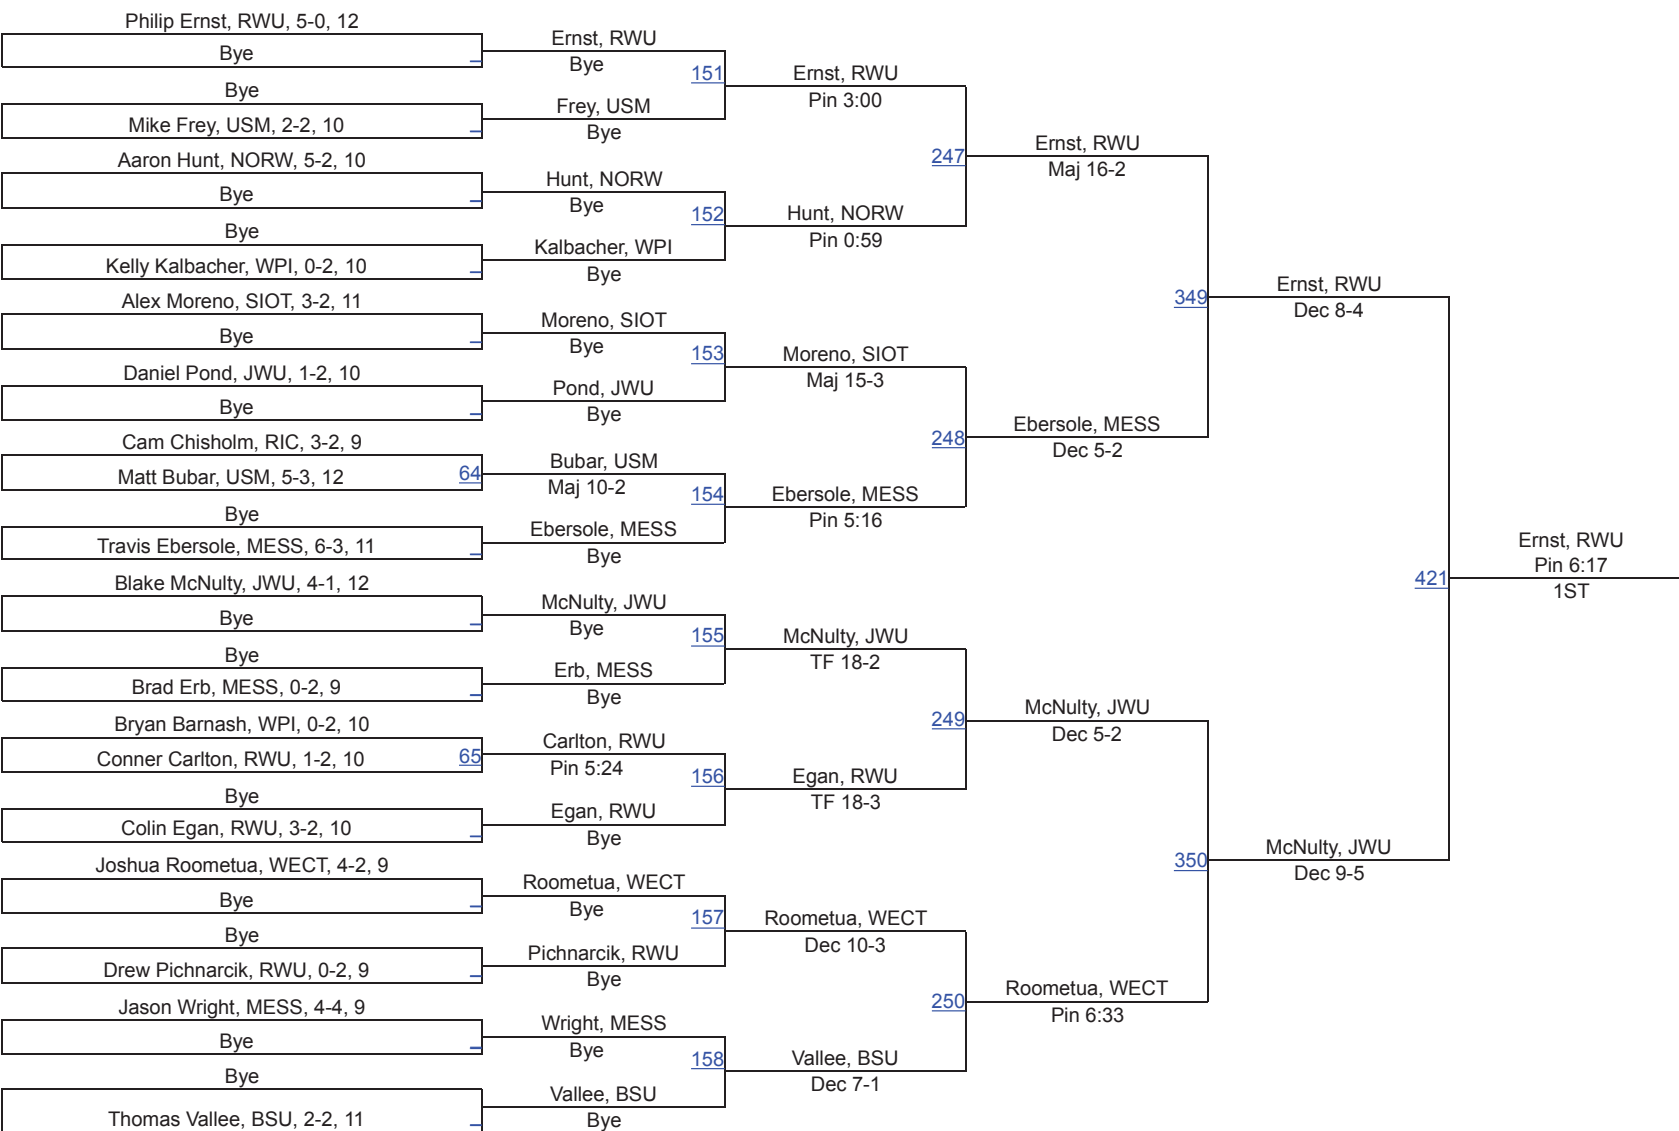

Roger Williams Invitational

125

Roger Williams Invitational

133

Roger Williams Invitational

141

Roger Williams Invitational

149

Roger Williams Invitational

157

Roger Williams Invitational

165

Roger Williams Invitational

174

Roger Williams Invitational

184

Roger Williams Invitational

197

Roger Williams Invitational

285

Team Scores

1.	Messiah	223.0
2.	Roger Williams	222.5
3.	Johnson & Wales	209.5
4.	Rhode Island College	124.5
5.	Wesleyan University	121.0
6.	Norwich	109.5
7.	Stevens Institute of Technology	94.5
8.	Southern Maine	84.5
9.	Worcester Polytechnic Institute	76.5
10.	Coast Guard	39.0