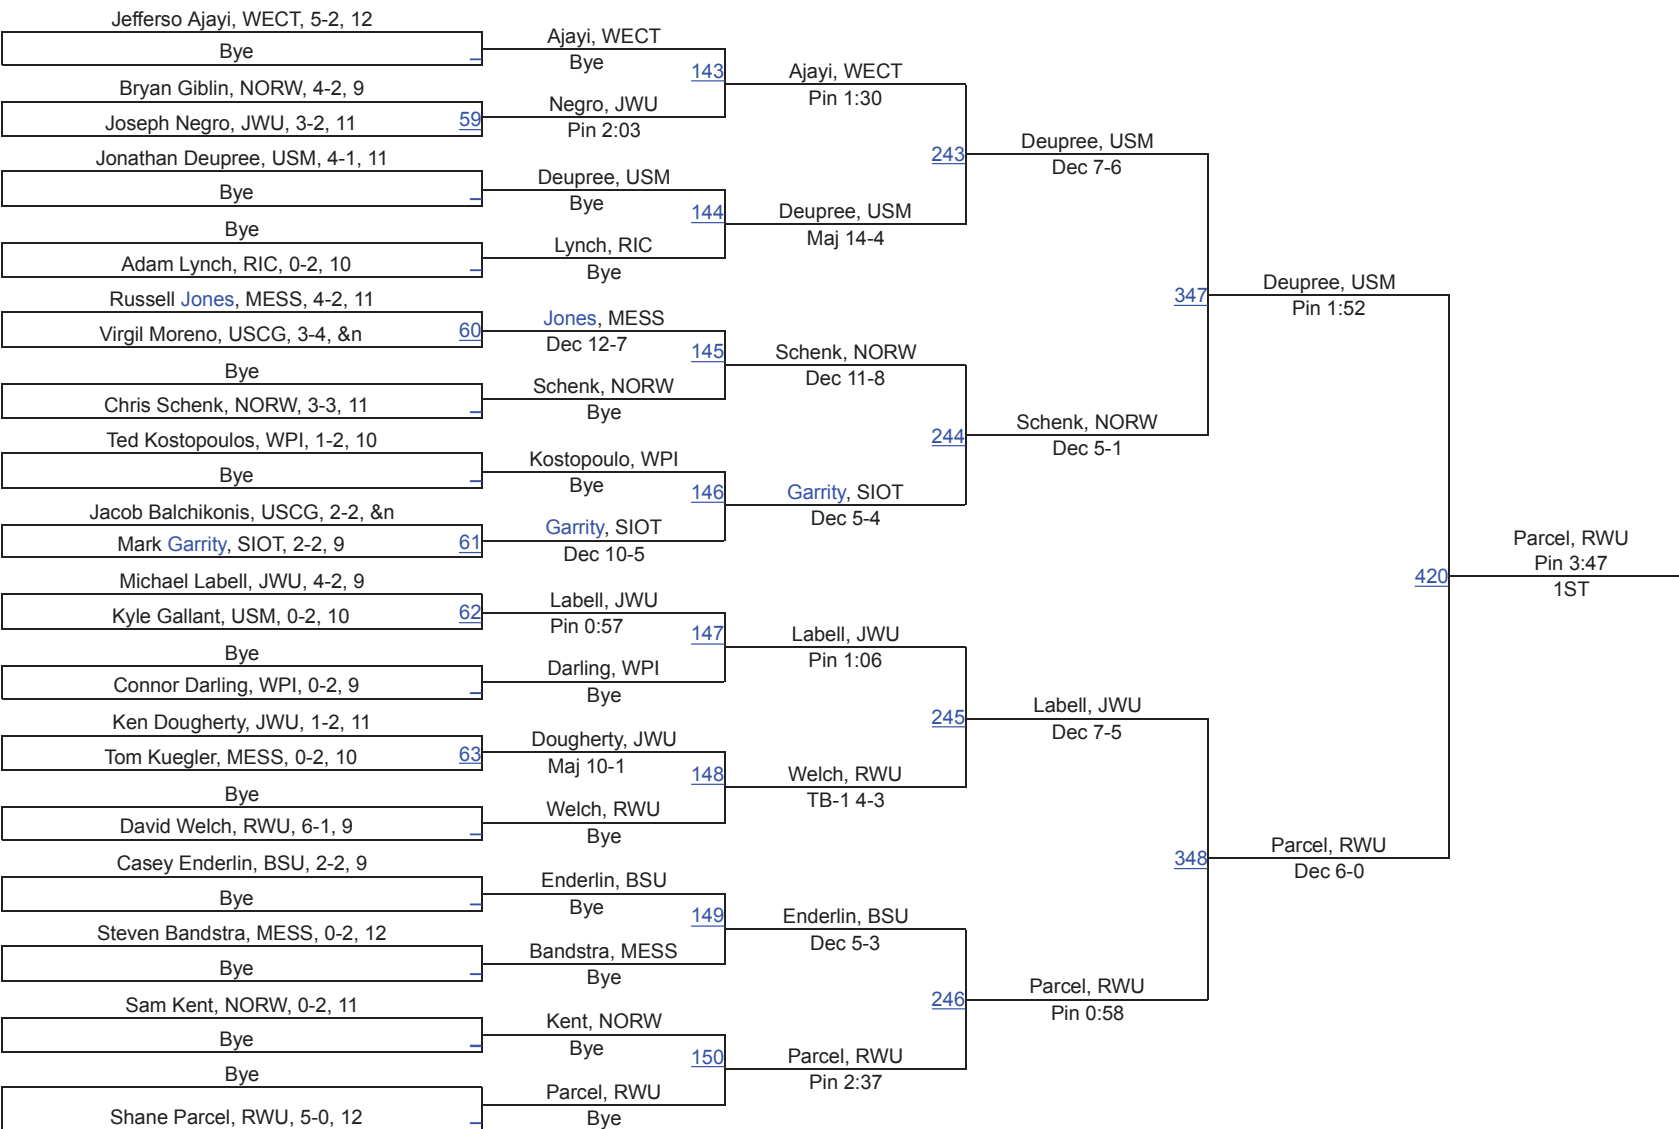

Roger Williams Invitational

125

Roger Williams Invitational

133

Roger Williams Invitational

141

Roger Williams Invitational

149

Roger Williams Invitational

157

Roger Williams Invitational

165

Roger Williams Invitational

174

Roger Williams Invitational

184

Roger Williams Invitational

197

Roger Williams Invitational

285

Team Scores

1.	Messiah	223.0
2.	Roger Williams	222.5
3.	Johnson & Wales	209.5
4.	Rhode Island College	124.5
5.	Wesleyan University	121.0
6.	Norwich	109.5
7.	Stevens Institute of Technology	94.5
8.	Southern Maine	84.5
9.	Worcester Polytechnic Institute	76.5
10.	Coast Guard	39.0