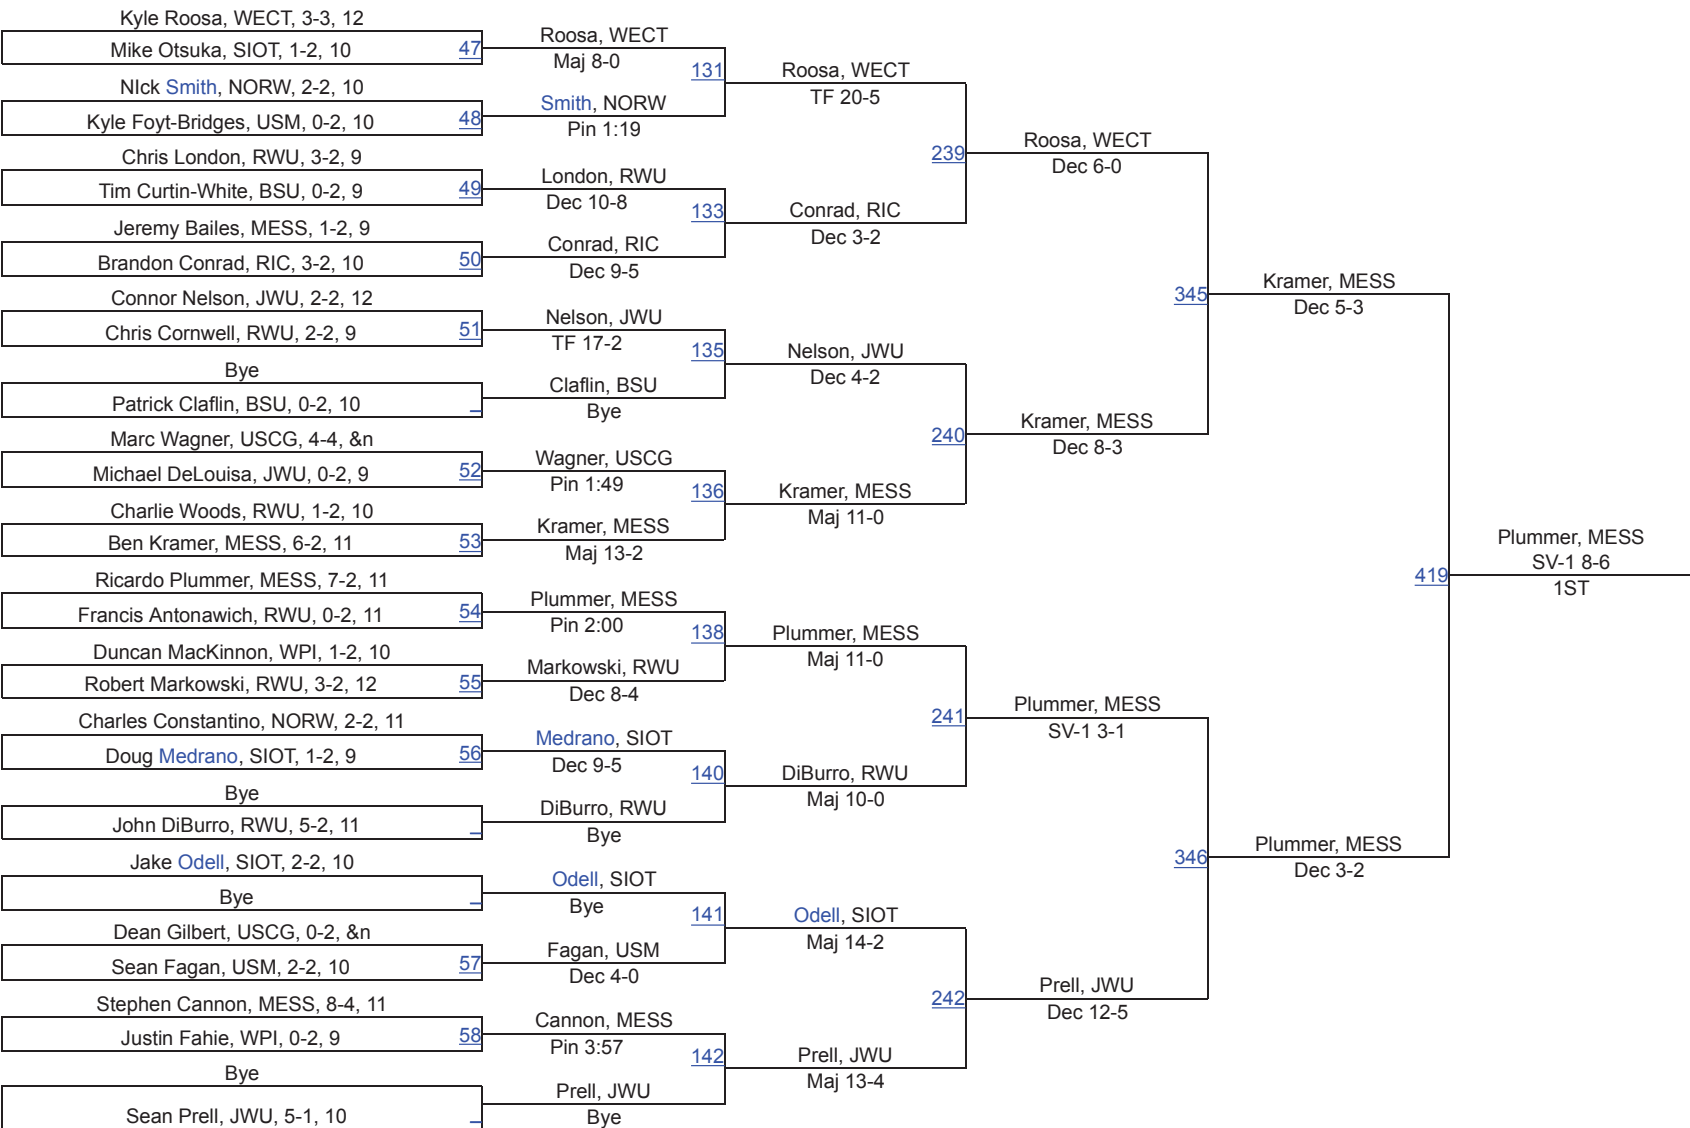

Roger Williams Invitational

125

Roger Williams Invitational

133

Roger Williams Invitational

141

Roger Williams Invitational

149

Roger Williams Invitational

157

Roger Williams Invitational

165

Roger Williams Invitational

174

Roger Williams Invitational

184

Roger Williams Invitational

197

Roger Williams Invitational

285

Team Scores

1.	Messiah	223.0
2.	Roger Williams	222.5
3.	Johnson & Wales	209.5
4.	Rhode Island College	124.5
5.	Wesleyan University	121.0
6.	Norwich	109.5
7.	Stevens Institute of Technology	94.5
8.	Southern Maine	84.5
9.	Worcester Polytechnic Institute	76.5
10.	Coast Guard	39.0