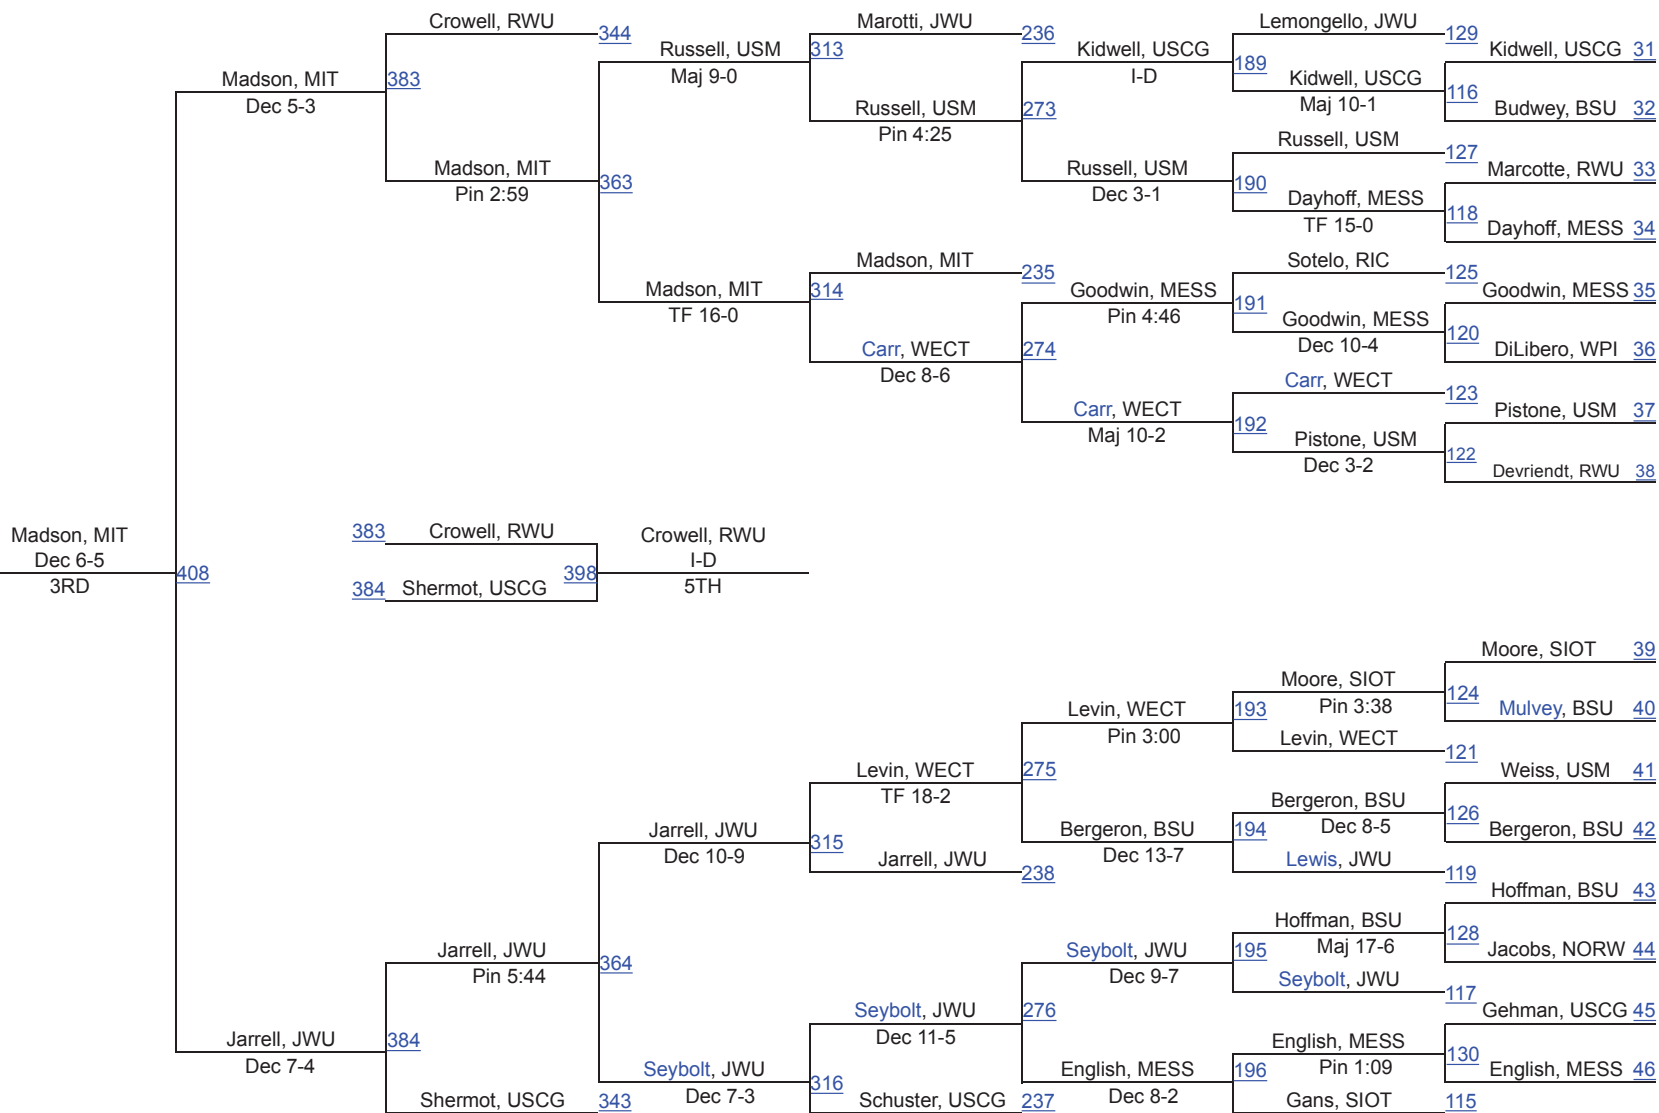

Roger Williams Invitational

125

Roger Williams Invitational

133

Roger Williams Invitational

141

Roger Williams Invitational

149

Roger Williams Invitational

157

Roger Williams Invitational

165

Roger Williams Invitational

174

Roger Williams Invitational

184

Roger Williams Invitational

197

Roger Williams Invitational

285

Team Scores

1.	Messiah	223.0
2.	Roger Williams	222.5
3.	Johnson & Wales	209.5
4.	Rhode Island College	124.5
5.	Wesleyan University	121.0
6.	Norwich	109.5
7.	Stevens Institute of Technology	94.5
8.	Southern Maine	84.5
9.	Worcester Polytechnic Institute	76.5
10.	Coast Guard	39.0