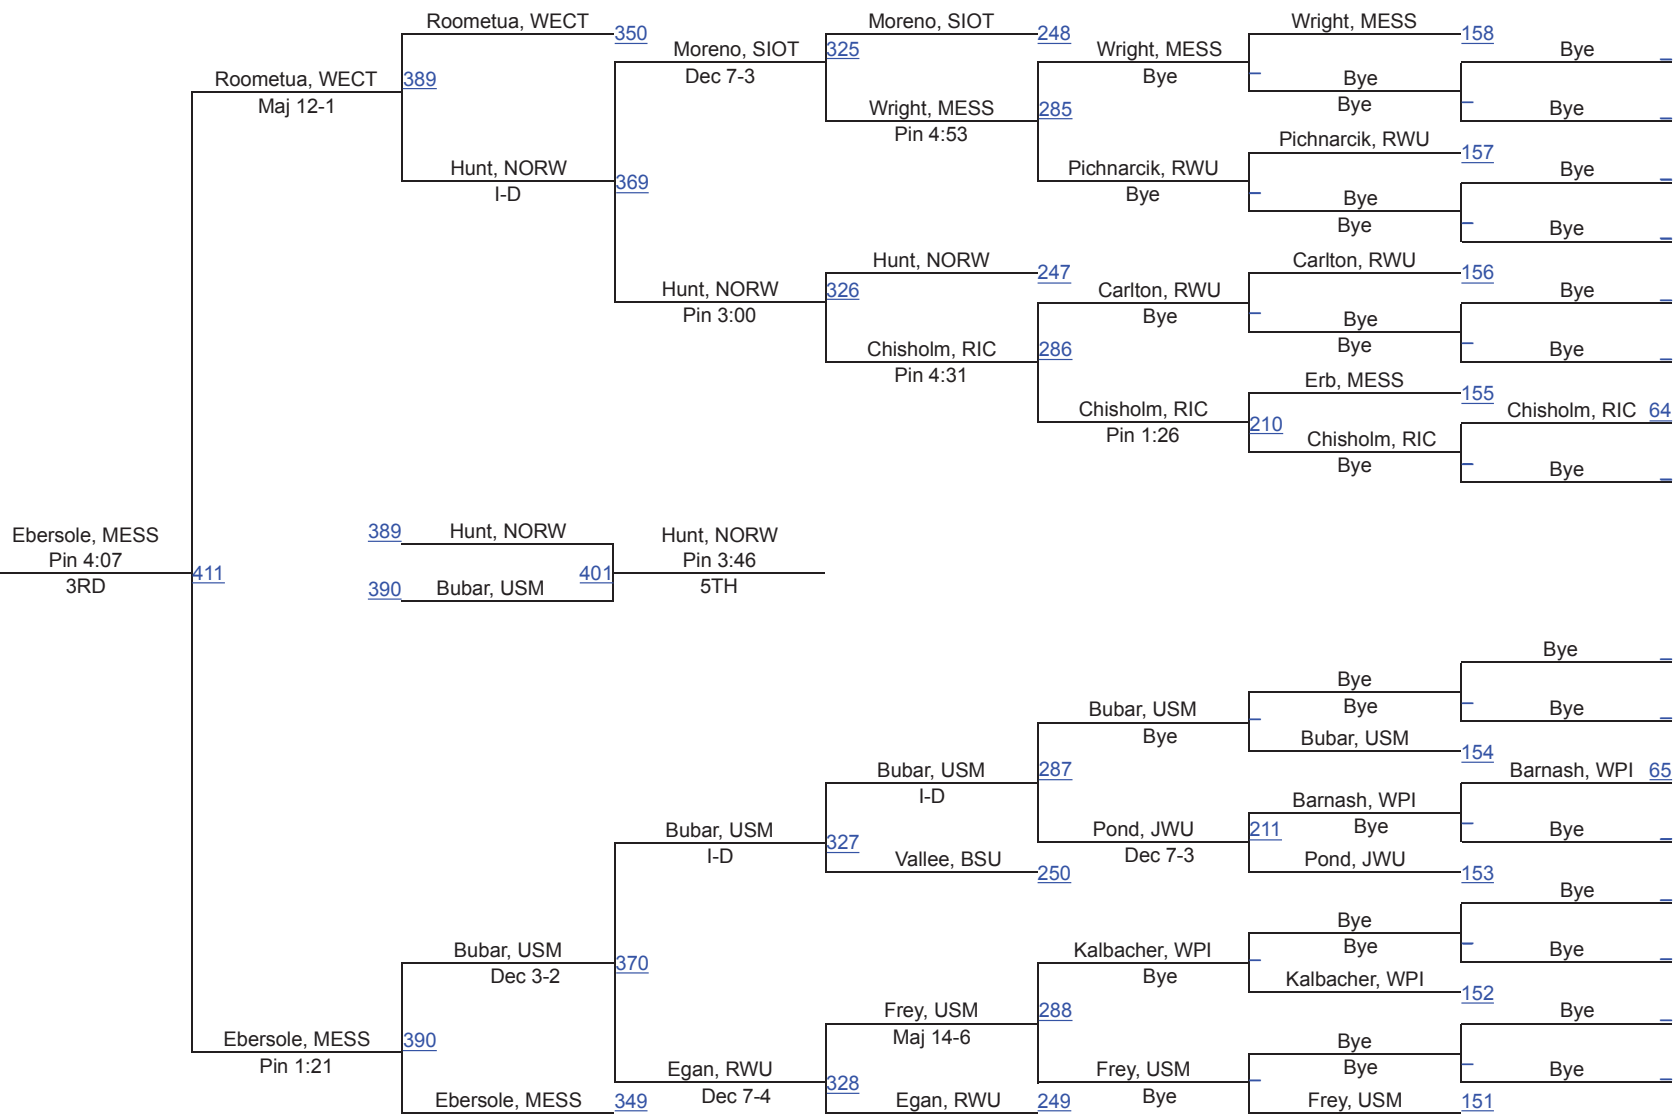

Roger Williams Invitational

125

Roger Williams Invitational

133

Roger Williams Invitational

141

Roger Williams Invitational

149

Roger Williams Invitational

157

Roger Williams Invitational

165

Roger Williams Invitational

174

Roger Williams Invitational

184

Roger Williams Invitational

197

Roger Williams Invitational

285

Team Scores

1.	Messiah	223.0
2.	Roger Williams	222.5
3.	Johnson & Wales	209.5
4.	Rhode Island College	124.5
5.	Wesleyan University	121.0
6.	Norwich	109.5
7.	Stevens Institute of Technology	94.5
8.	Southern Maine	84.5
9.	Worcester Polytechnic Institute	76.5
10.	Coast Guard	39.0