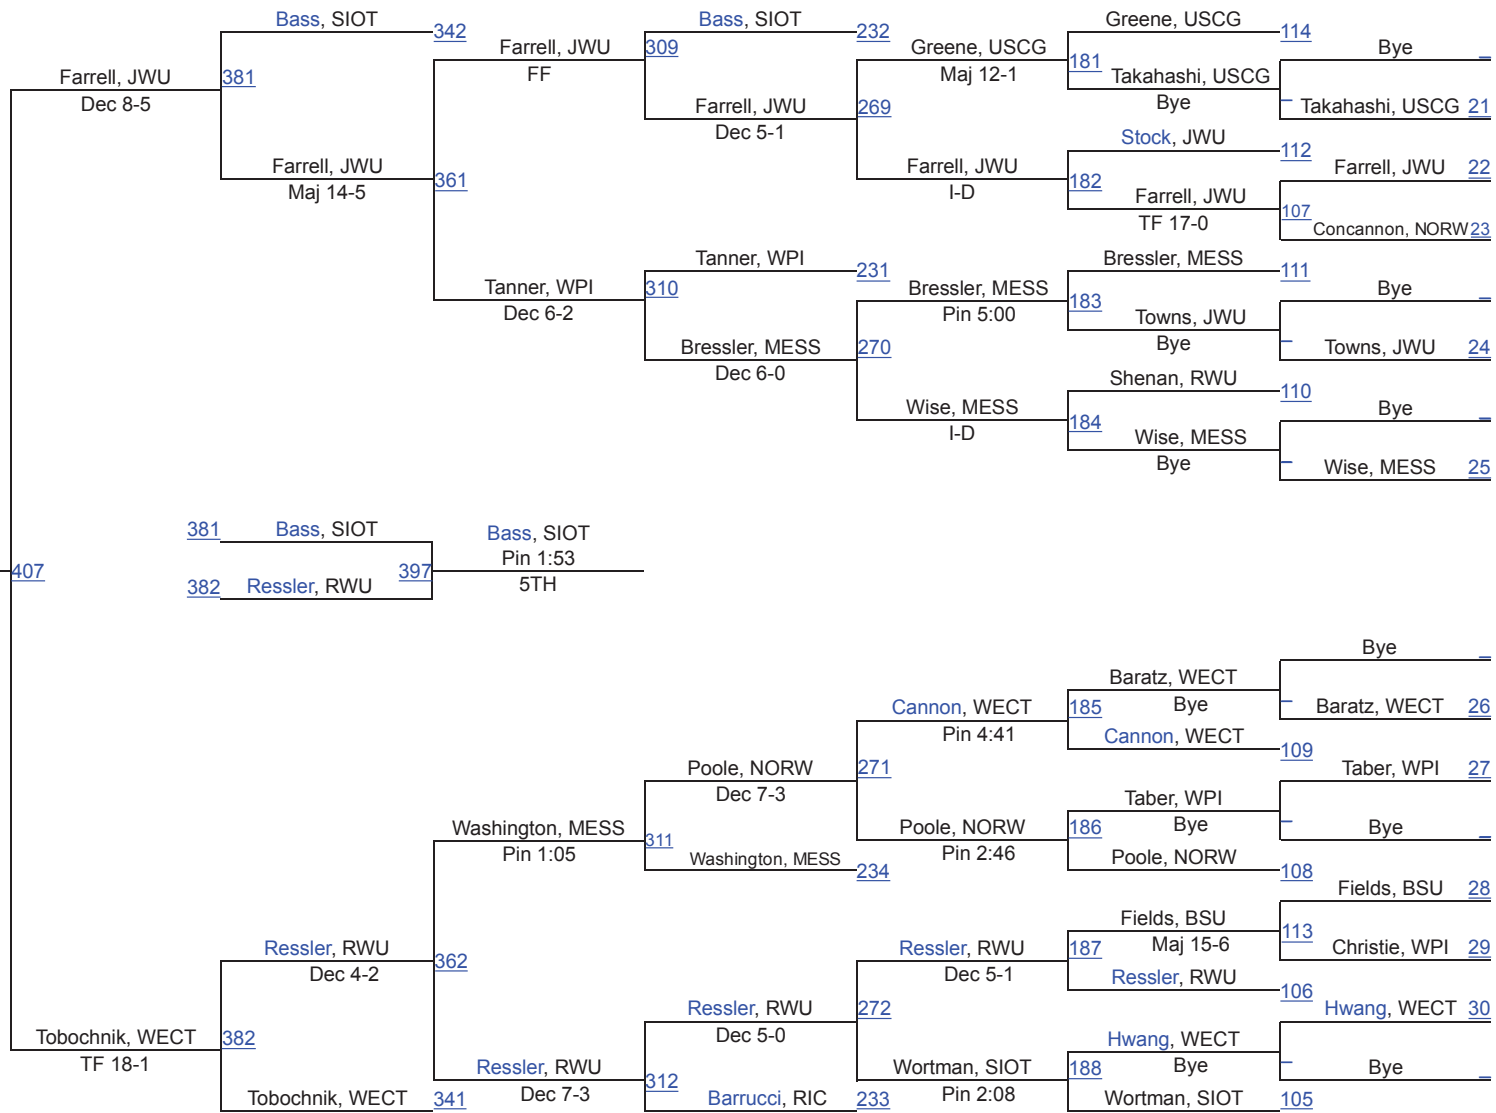

Roger Williams Invitational

125

Roger Williams Invitational

133

Roger Williams Invitational

141

Roger Williams Invitational

149

Roger Williams Invitational

157

Roger Williams Invitational

165

Roger Williams Invitational

174

Roger Williams Invitational

184

Roger Williams Invitational

197

Roger Williams Invitational

285

Team Scores

1.	Messiah	223.0
2.	Roger Williams	222.5
3.	Johnson & Wales	209.5
4.	Rhode Island College	124.5
5.	Wesleyan University	121.0
6.	Norwich	109.5
7.	Stevens Institute of Technology	94.5
8.	Southern Maine	84.5
9.	Worcester Polytechnic Institute	76.5
10.	Coast Guard	39.0