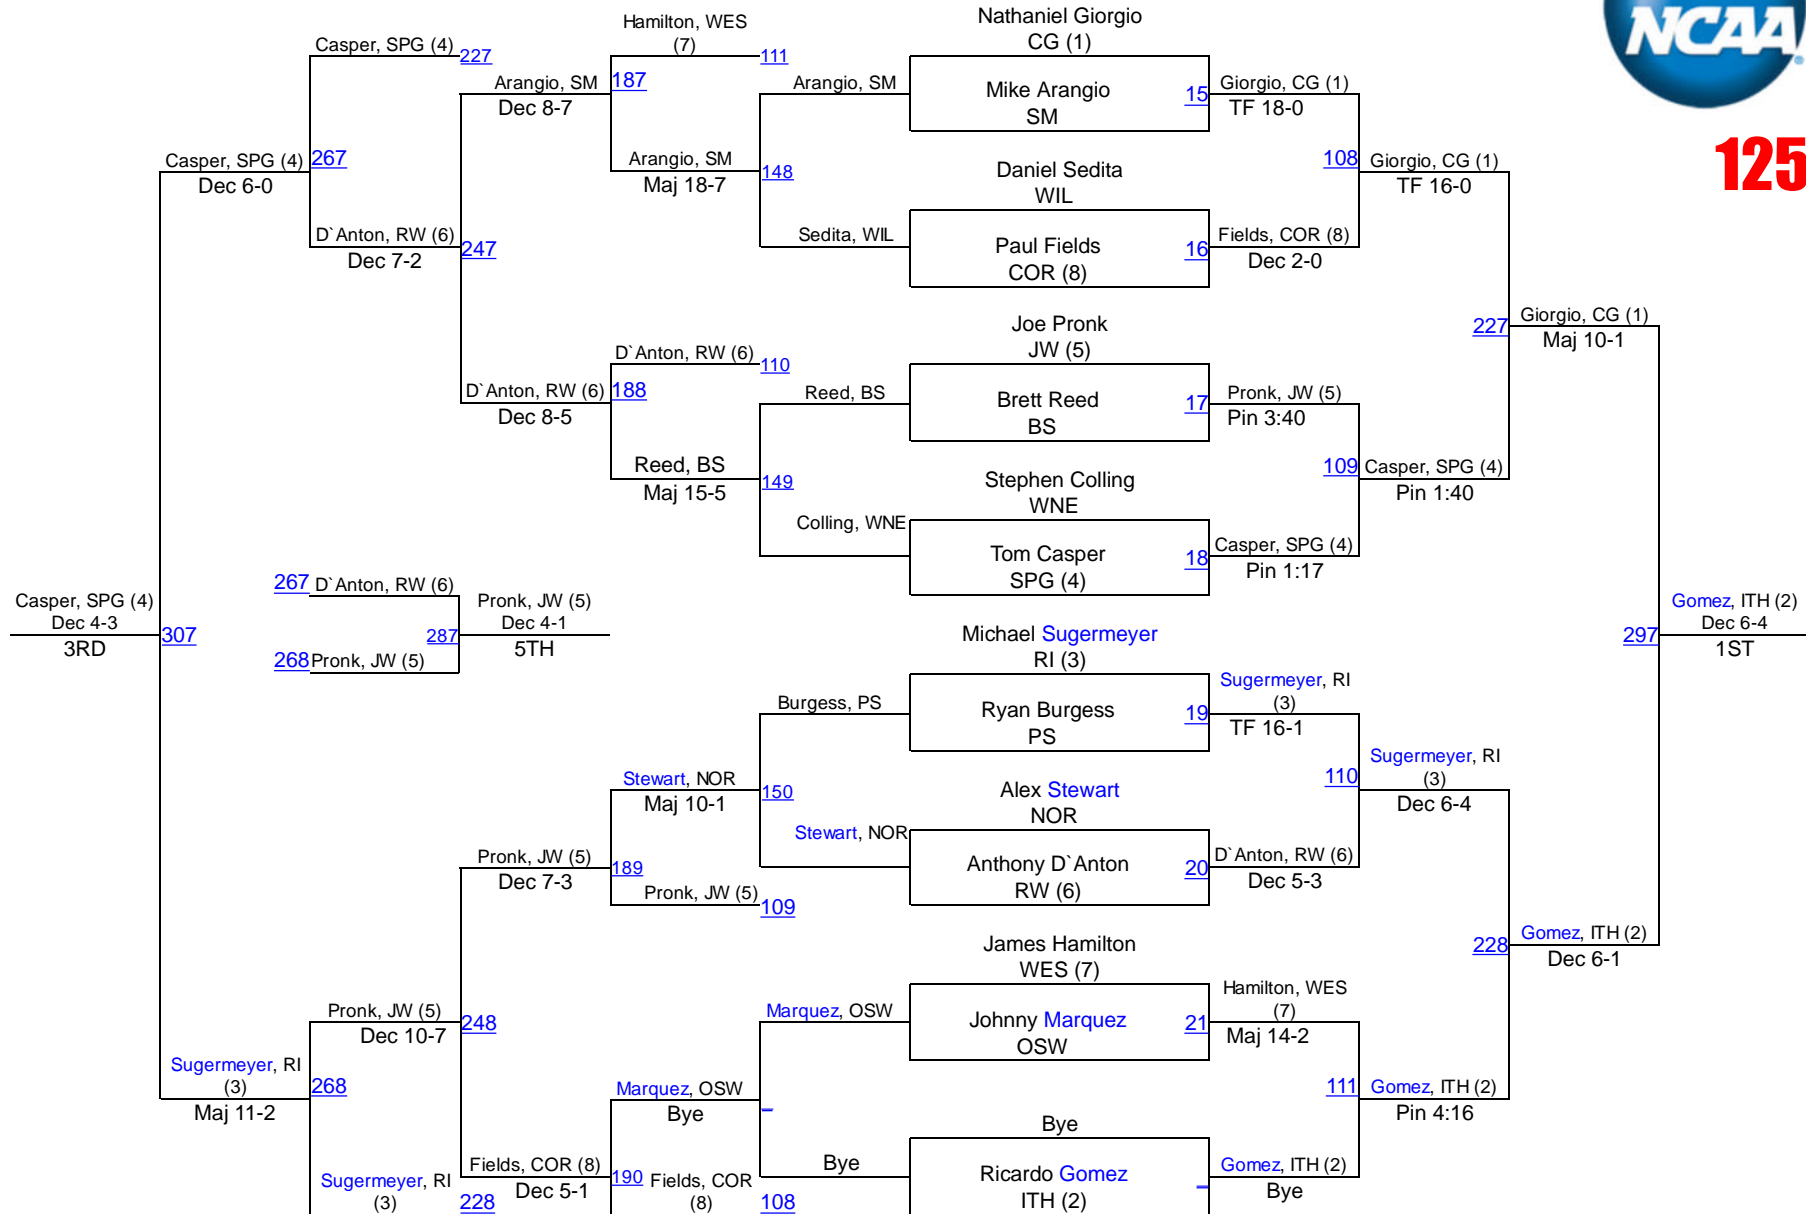

NCAA DIII Regional - Northeast

125

NCAA DIII Regional - Northeast

133

NCAA DIII Regional - Northeast

141

NCAA DIII Regional - Northeast

149

NCAA DIII Regional - Northeast

197