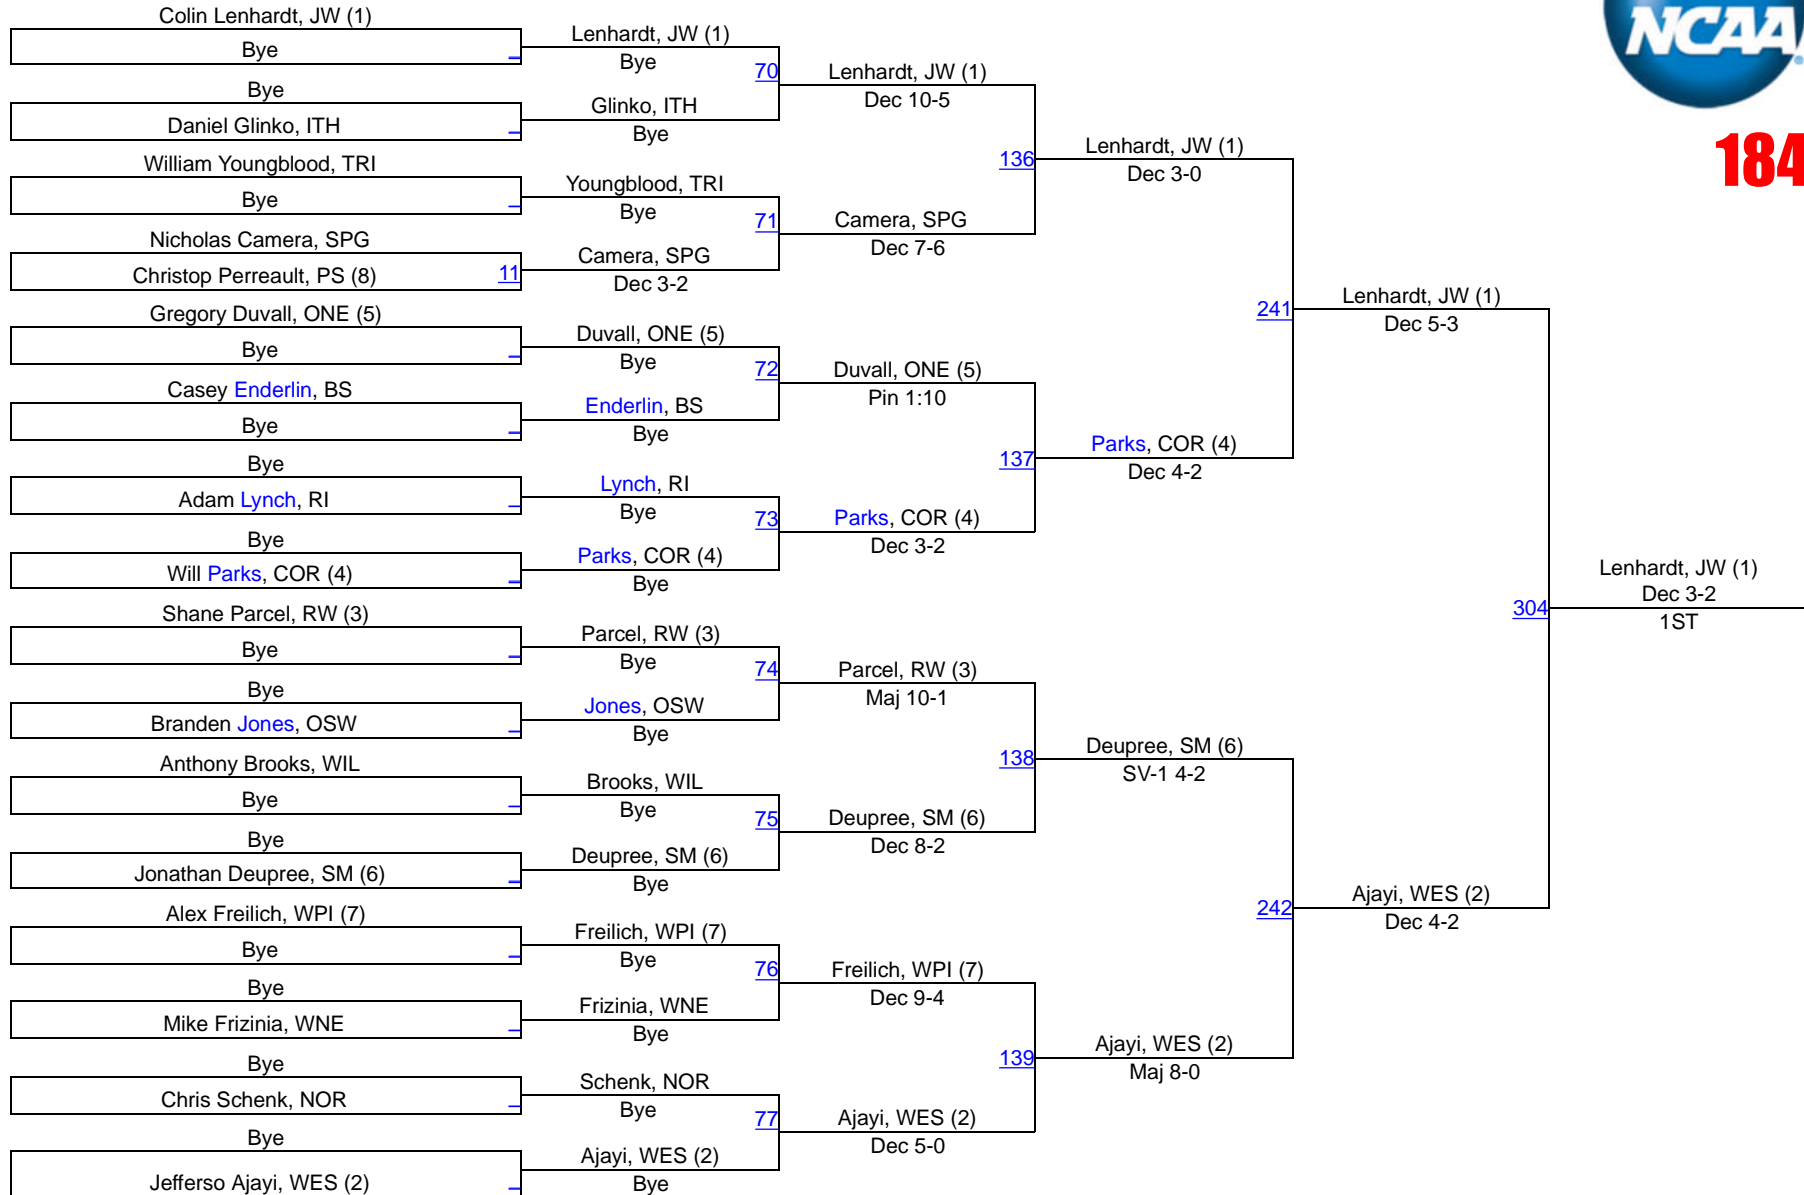

NCAA DIII Regional - Northeast

157

NCAA DIII Regional - Northeast

165

NCAA DIII Regional - Northeast

174

NCAA DIII Regional - Northeast

184

NCAA DIII Regional - Northeast

197