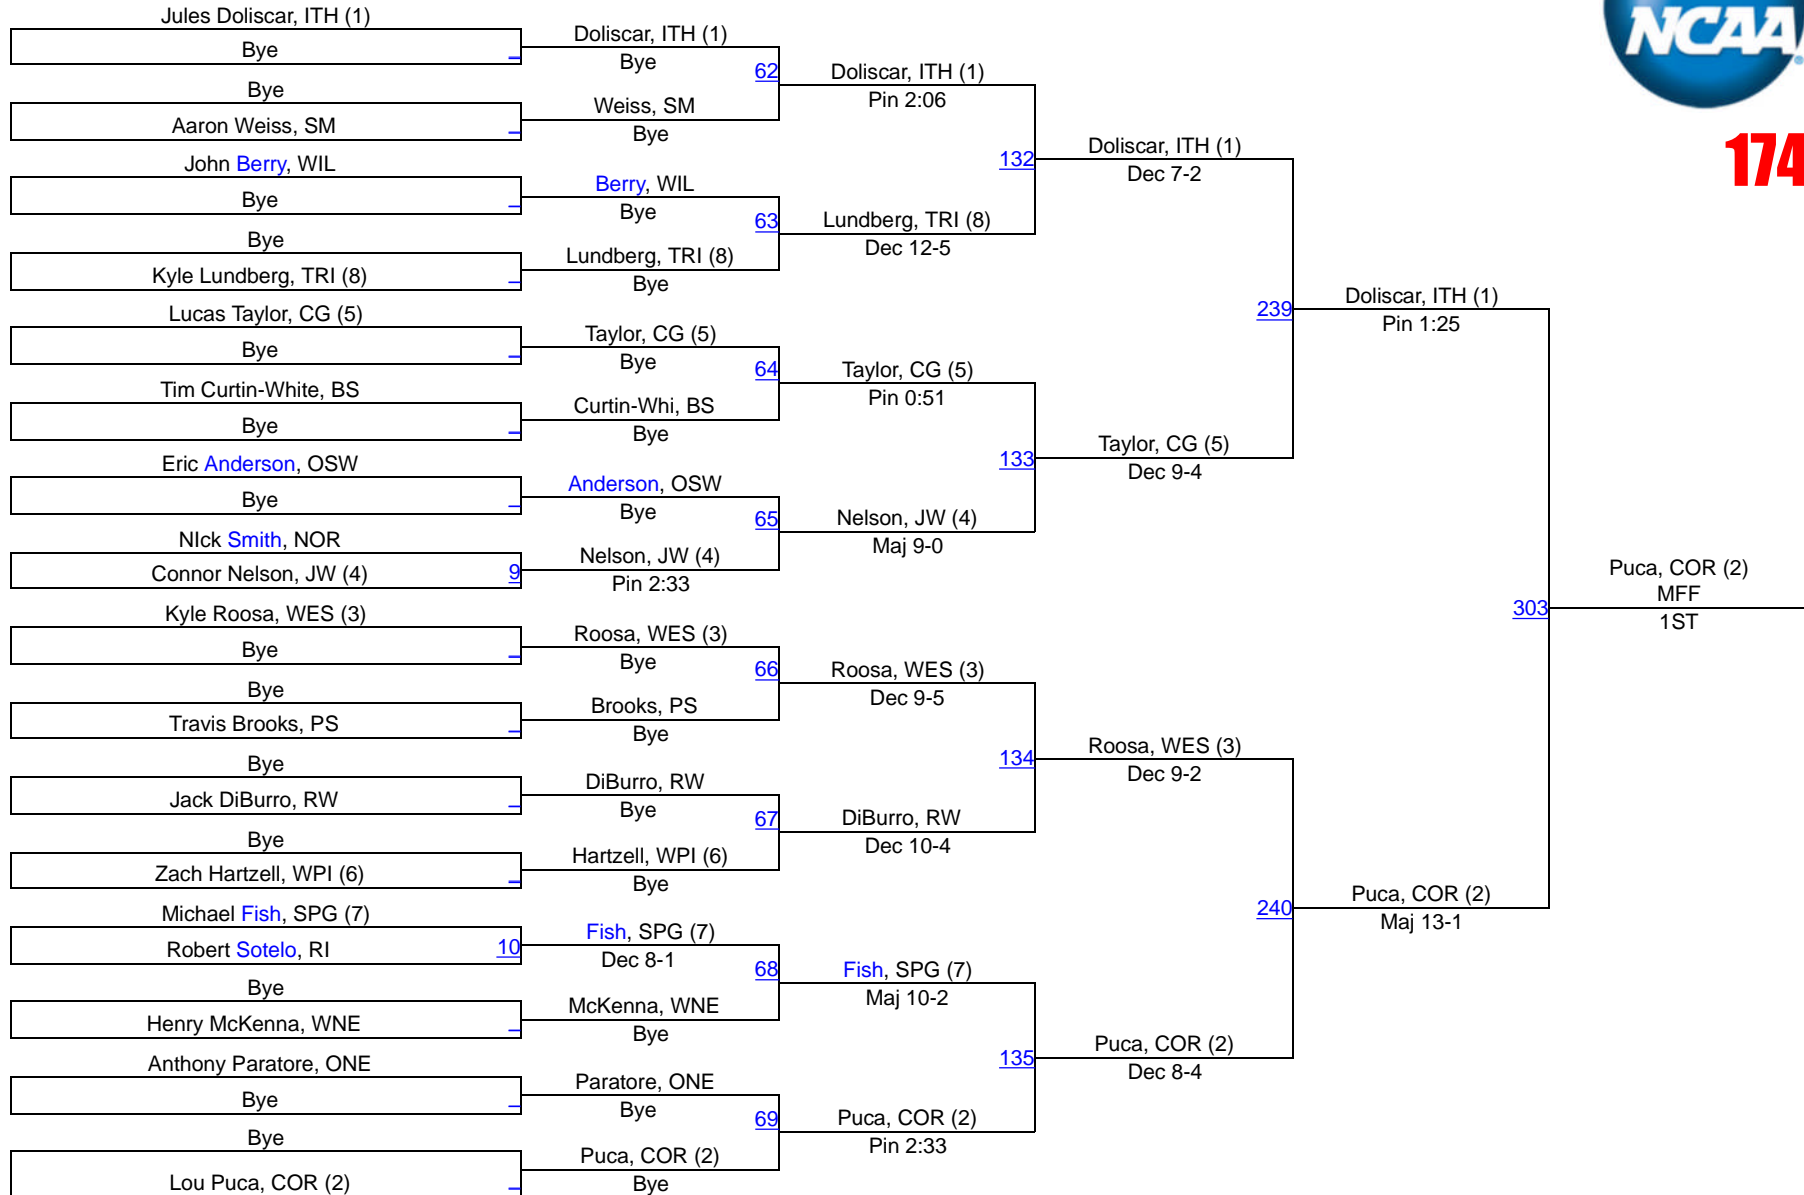

NCAA DIII Regional - Northeast

157

NCAA DIII Regional - Northeast

165

NCAA DIII Regional - Northeast

174

NCAA DIII Regional - Northeast

184

NCAA DIII Regional - Northeast

197