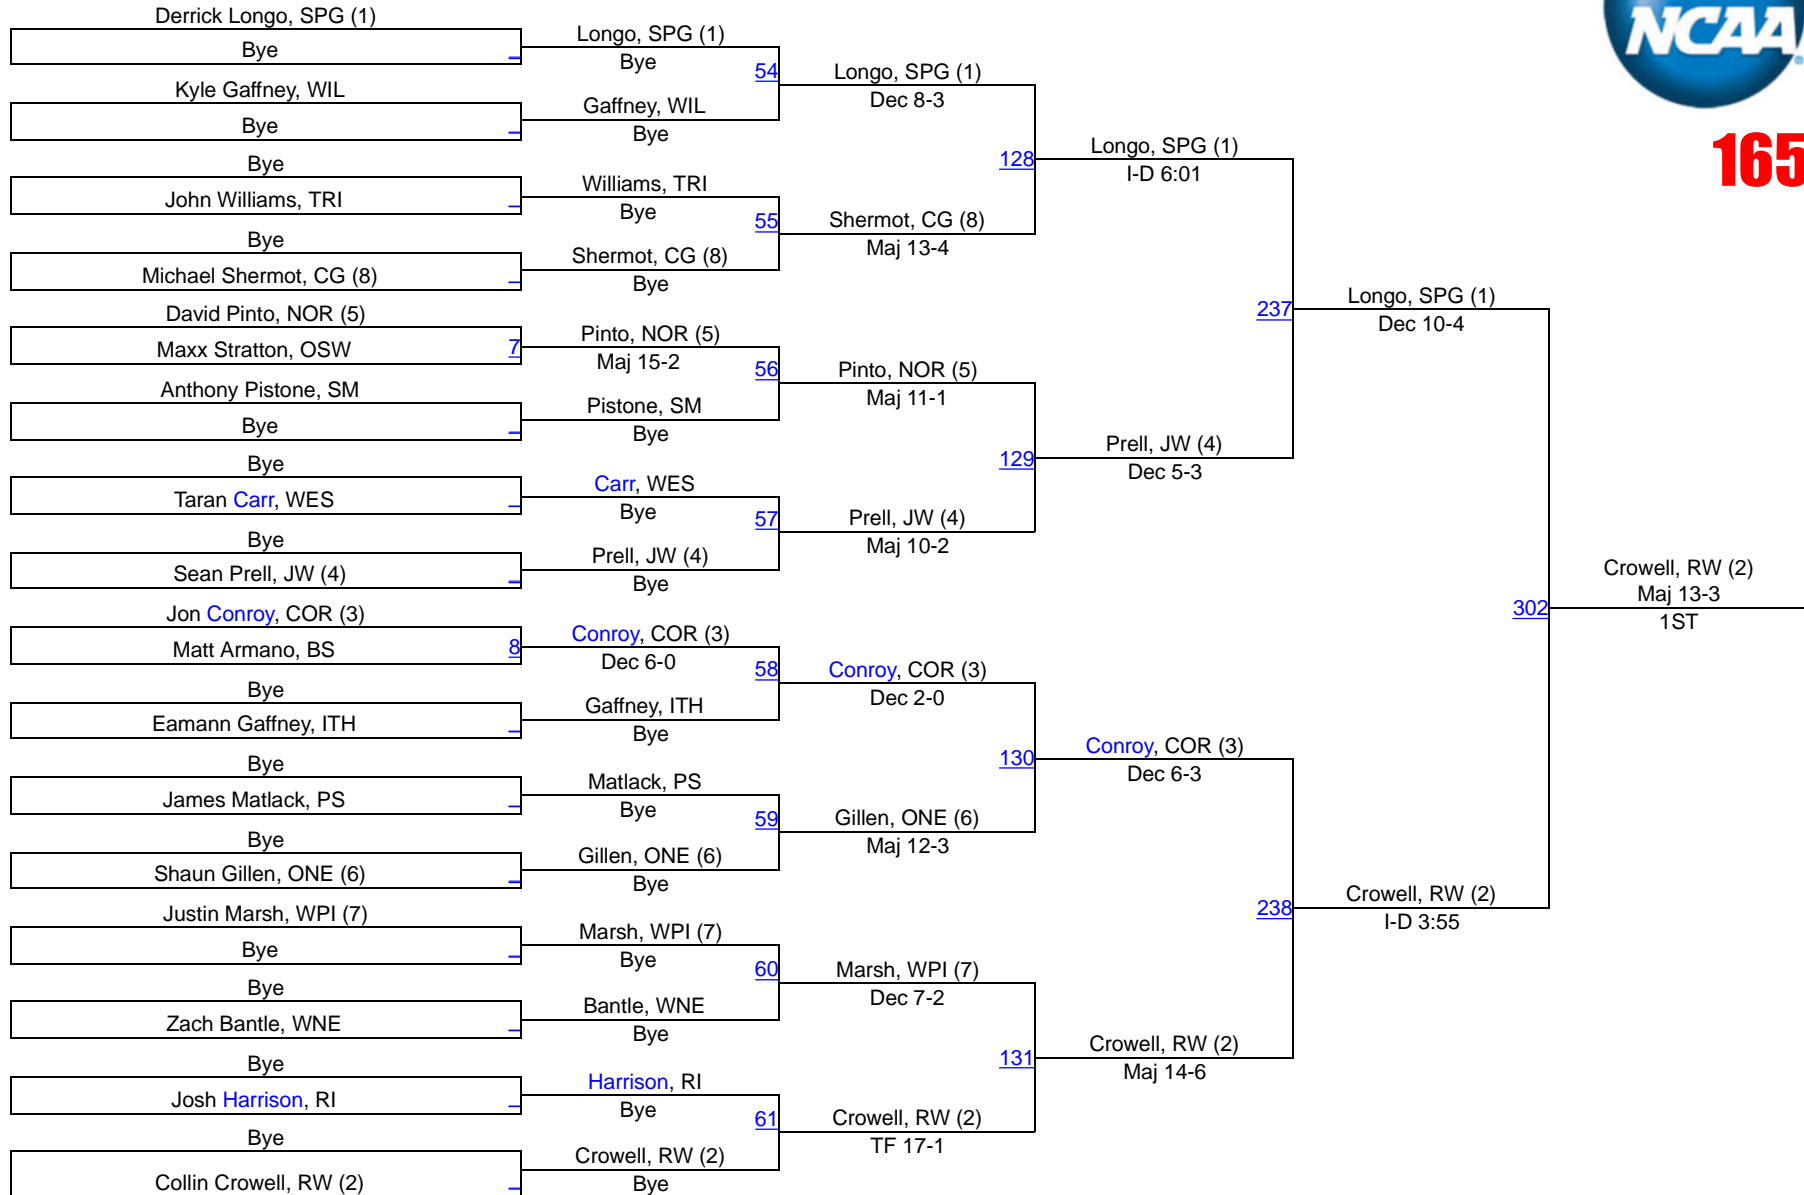

NCAA DIII Regional - Northeast

157

NCAA DIII Regional - Northeast

165

NCAA DIII Regional - Northeast

174

NCAA DIII Regional - Northeast

184

NCAA DIII Regional - Northeast

197