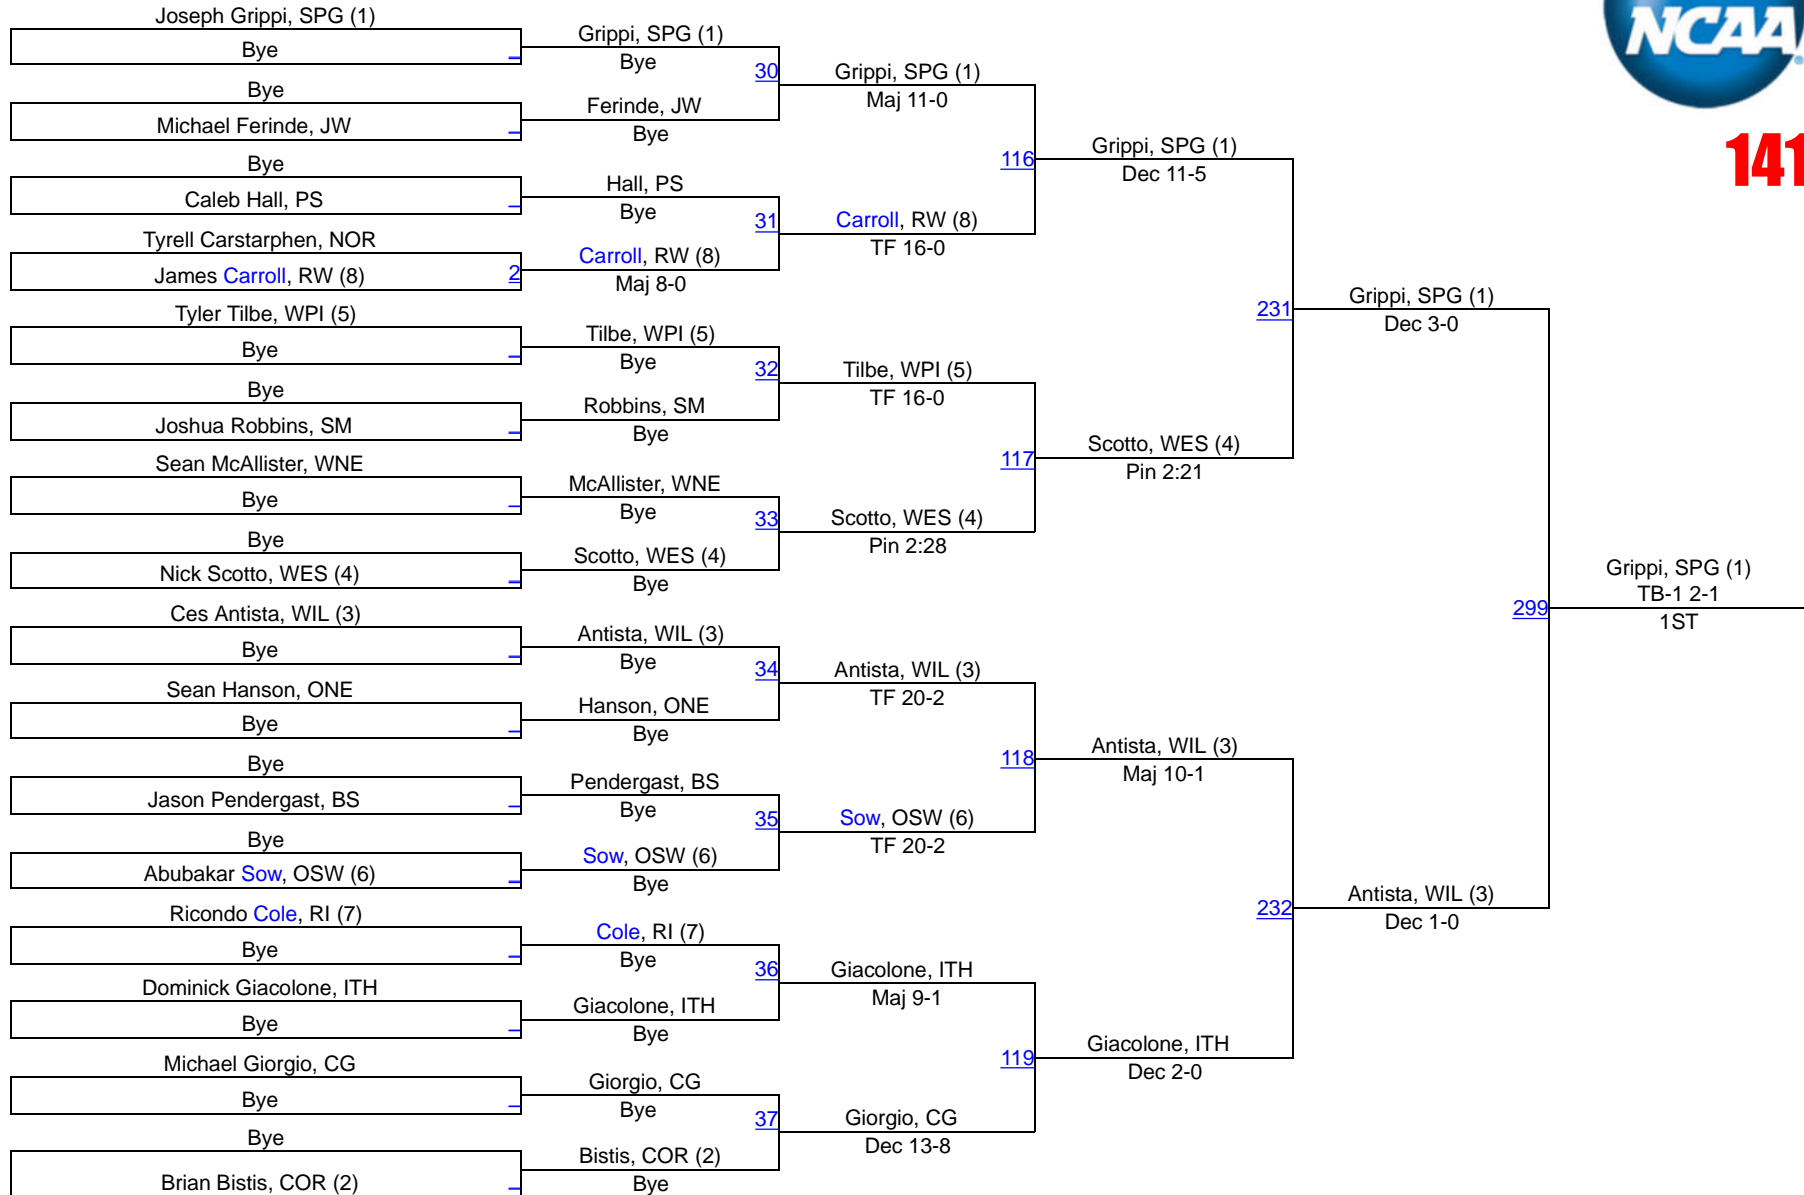

NCAA DIII Regional - Northeast

125

NCAA DIII Regional - Northeast

133

NCAA DIII Regional - Northeast

141

NCAA DIII Regional - Northeast

149

NCAA DIII Regional - Northeast

197