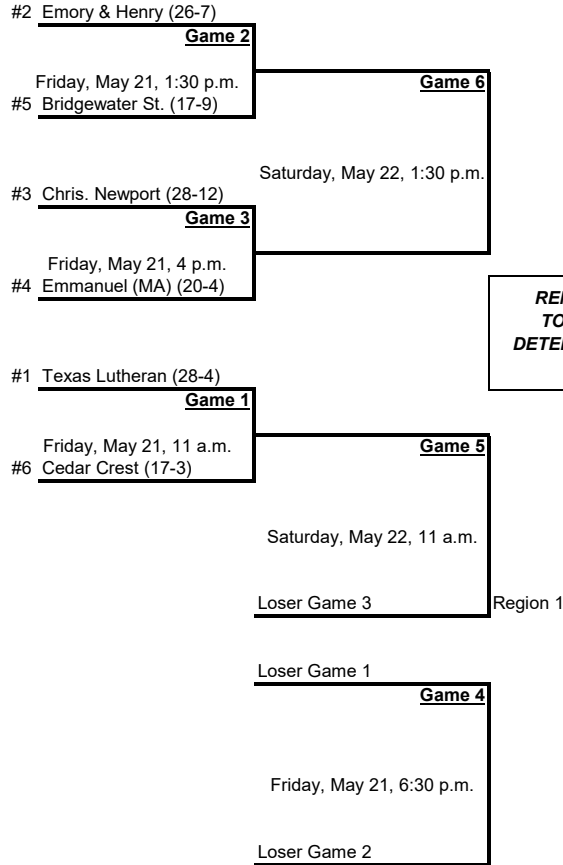

**REMAINDER OF
TOURNAMENT
DETERMINED AFTER
GAME 6**

TOURNAMENT FORMAT	
Game #1	#6 vs. #1
Game #2	#5 vs. #2
Game #3	#4 vs. #3
Game #4	LG1 vs. LG2
Game #5	WG1 vs. LG3
Game #6	WG2 vs. WG3
If four teams remain after Game #6:	
Game #7	WG4 vs. LG6
Game #8	WG5 vs. WG6
Game #9	WG7 vs. LG8
Game #10	WG8 vs. WG9
Game #11	Same teams as G10
If five teams remain after Game #6:	
Game #7	WG4 vs. WG5
Game #8	LG5 vs. LG6
Game #9	WG6 vs. WG7
If two teams remain after Game #9:	
Game #10	WG8 vs. WG9
Game #11	Same teams as G10
If three teams remain after Game #9:	
Game #10	WG8 vs. LG9
Game #11	WG9 vs. WG10

© 2021 National Collegiate Athletic Association. No commercial use without the NCAA's written permission.
 The NCAA opposes all forms of sports wagering.

2021 NCAA Division III Softball Championship 6-Team Regional Bracket
Seguin, Texas
May 21-23