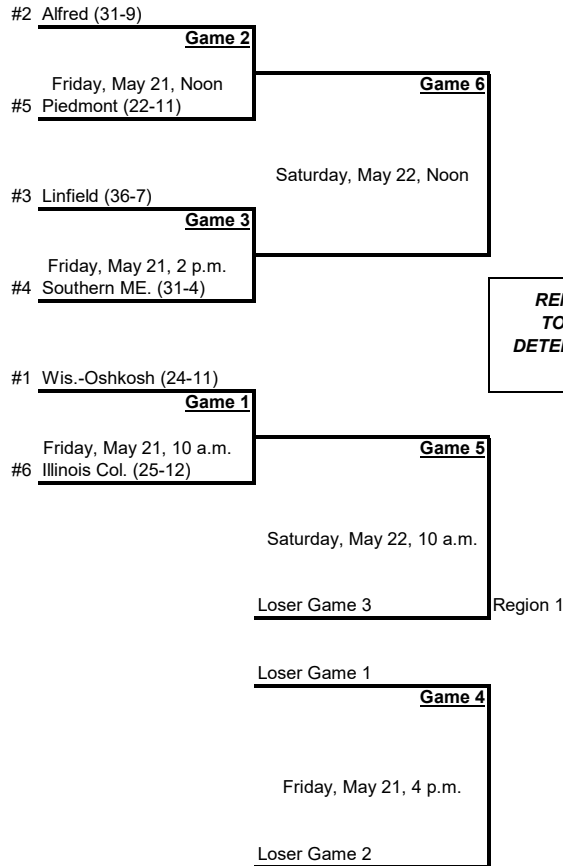

2021 NCAA Division III Softball Championship 6-Team Regional Bracket
Eau Claire, Wisconsin
May 21-23