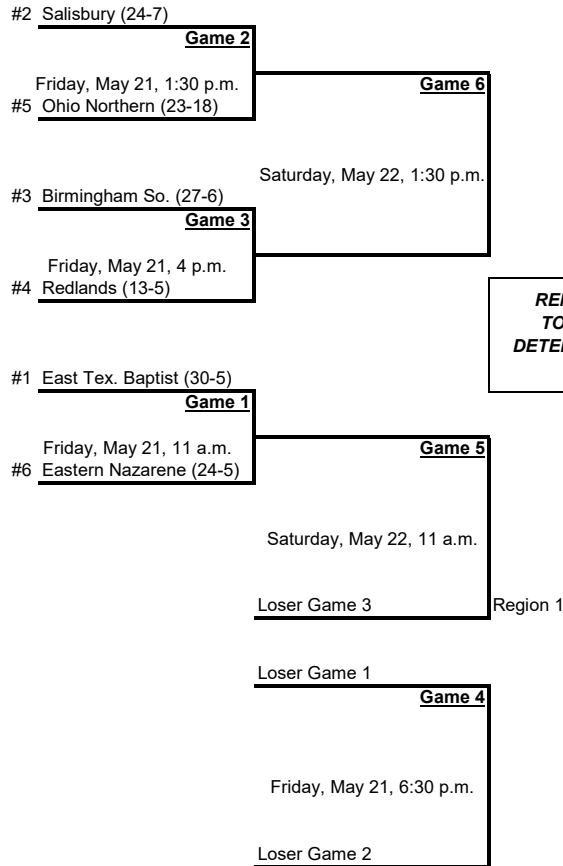

2021 NCAA Division III Softball Championship 6-Team Regional Bracket
Marshall, Texas
May 21-23

**REMAINDER OF
TOURNAMENT
DETERMINED AFTER
GAME 6**

TOURNAMENT FORMAT	
Game #1	#6 vs. #1
Game #2	#5 vs. #2
Game #3	#4 vs. #3
Game #4	LG1 vs. LG2
Game #5	WG1 vs. LG3
Game #6	WG2 vs. WG3
If four teams remain after Game #6:	
Game #7	WG4 vs. LG6
Game #8	WG5 vs. WG6
Game #9	WG7 vs. LG8
Game #10	WG8 vs. WG9
Game #11	Same teams as G10
If five teams remain after Game #6:	
Game #7	WG4 vs. WG5
Game #8	LG5 vs. LG6
Game #9	WG6 vs. WG7
If two teams remain after Game #9:	
Game #10	WG8 vs. WG9
Game #11	Same teams as G10
If three teams remain after Game #9:	
Game #10	WG8 vs. LG9
Game #11	WG9 vs. WG10