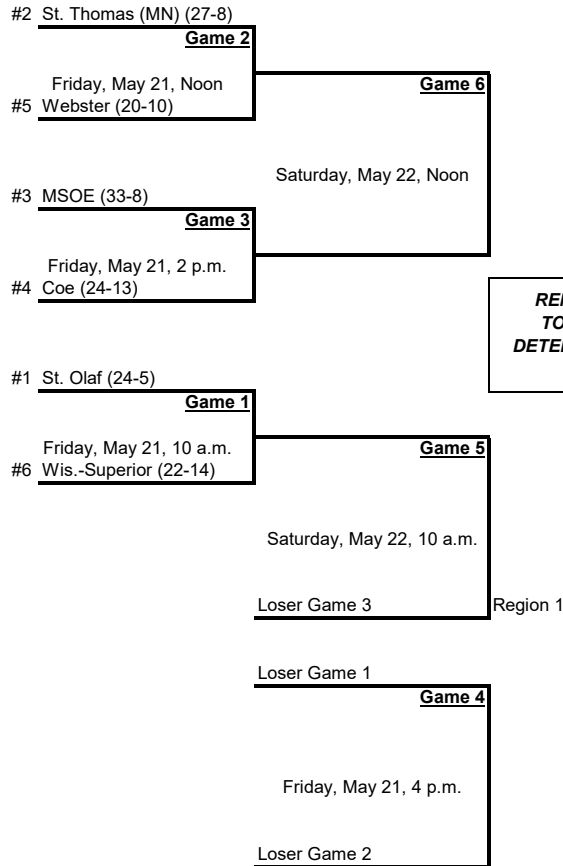

2021 NCAA Division III Softball Championship 6-Team Regional Bracket
Waverly, Iowa
May 21-23