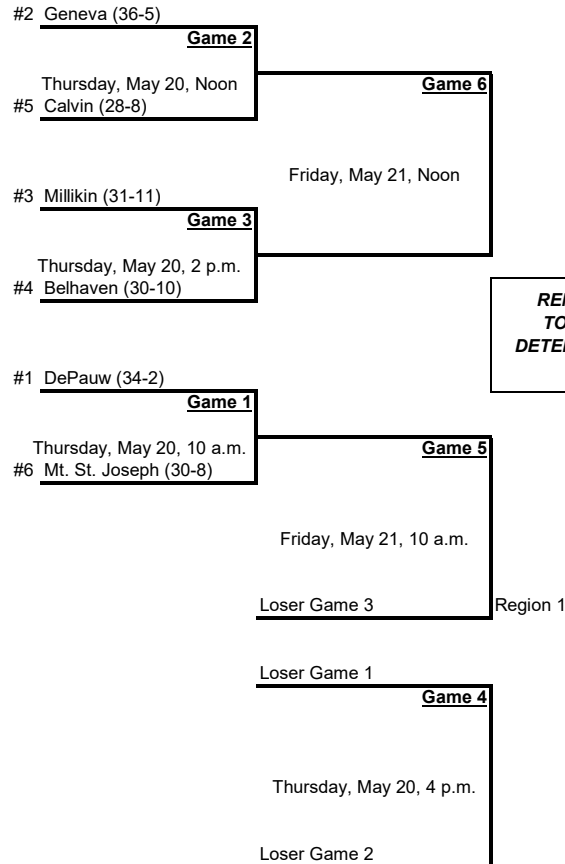

2021 NCAA Division III Softball Championship 6-Team Regional Bracket
Decatur, Illinois
May 20-22

**REMAINDER OF
 TOURNAMENT
 DETERMINED AFTER
 GAME 6**

TOURNAMENT FORMAT	
Game #1	#6 vs. #1
Game #2	#5 vs. #2
Game #3	#4 vs. #3
Game #4	LG1 vs. LG2
Game #5	WG1 vs. LG3
Game #6	WG2 vs. WG3
If four teams remain after Game #6:	
Game #7	WG4 vs. LG6
Game #8	WG5 vs. WG6
Game #9	WG7 vs. LG8
Game #10	WG8 vs. WG9
Game #11	Same teams as G10
If five teams remain after Game #6:	
Game #7	WG4 vs. WG5
Game #8	LG5 vs. LG6
Game #9	WG6 vs. WG7
If two teams remain after Game #9:	
Game #10	WG8 vs. WG9
Game #11	Same teams as G10
If three teams remain after Game #9:	
Game #10	WG8 vs. LG9
Game #11	WG9 vs. WG10