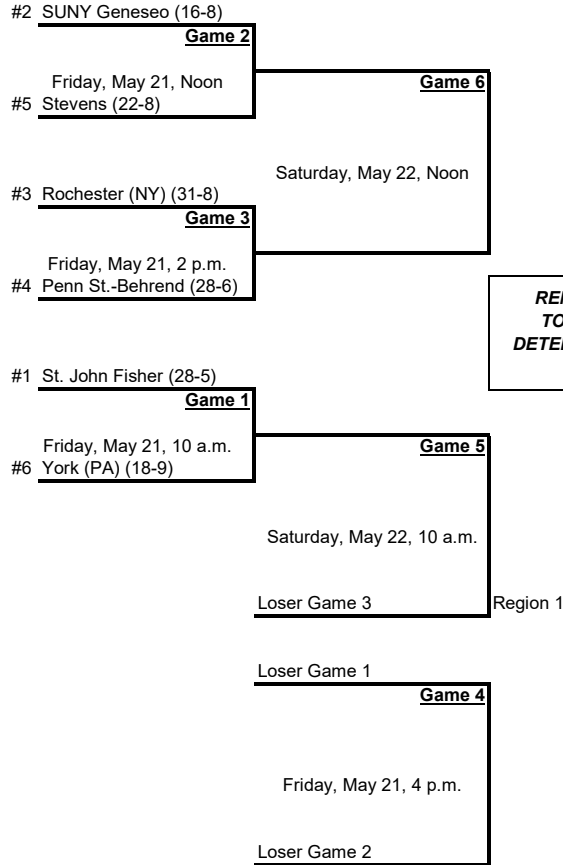

2021 NCAA Division III Softball Championship 6-Team Regional Bracket
Erie, Pennsylvania
May 21-23

**REMAINDER OF
TOURNAMENT
DETERMINED AFTER
GAME 6**

TOURNAMENT FORMAT	
Game #1	#6 vs. #1
Game #2	#5 vs. #2
Game #3	#4 vs. #3
Game #4	LG1 vs. LG2
Game #5	WG1 vs. LG3
Game #6	WG2 vs. WG3
If four teams remain after Game #6:	
Game #7	WG4 vs. LG6
Game #8	WG5 vs. WG6
Game #9	WG7 vs. LG8
Game #10	WG8 vs. WG9
Game #11	Same teams as G10
If five teams remain after Game #6:	
Game #7	WG4 vs. WG5
Game #8	LG5 vs. LG6
Game #9	WG6 vs. WG7
If two teams remain after Game #9:	
Game #10	WG8 vs. WG9
Game #11	Same teams as G10
If three teams remain after Game #9:	
Game #10	WG8 vs. LG9
Game #11	WG9 vs. WG10